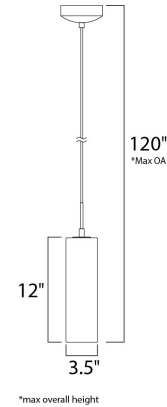

Product Specifications for E20021-04

Job Name:	Job Type:
Quantity:	Comments:

**E20021-04**  
**Rondelle 1-Light Pendant**

**Finish**  
Polished Chrome

**Glass/Shade**  
Green

**Product Category**  
Mini Pendant

**Lamping**

Number of Bulb(s)	1
Light Type	Incandescent
Bulb Type	MB
Max Bulb Wattage	60
Max Fixture Wattage	60
Rated Life	±2,500 Hours
Rated Lumens	±672
Color Temp	±2,700 K
Bulb(s) Included	No
Light Up/Down	N/A
Beam Spread	N/A
CRI	N/A
Photo Cell Included	N/A
Ballast/Driver/Transformer	No
Dimmable	Standard

**Measurements**

Width	3.50"
Height	12.00"
Length	N/A
Extension	N/A
Back Plate Width	N/A
Back Plate Height	N/A
HCO	N/A
Min Overall Height	24.00"
Max Overall Height	120.00"
Hanging Weight	3.96 lb(s)
Height Adjustable	N/A
Slope	120°
Chain Length	N/A
Wire Length	118.00"
Canopy Width	N/A
Canopy Height	N/A
Canopy Length	N/A

**Shipping**

Carton Weight	4.50 lb(s)
Carton Width	6.13"
Carton Height	7.13"
Carton Length	18.75"
Carton Cubic Feet	N/A
Master Pack	1
Master Pack Weight	N/A
Master Pack Width	N/A
Master Pack Height	N/A
Master Pack Length	N/A
Master Cubic Feet	N/A
UPS Shippable	Yes