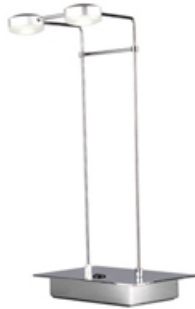

Product Specifications for E20962-10

Job Name:	Job Type:
Quantity:	Comments:

E20962-10
Linus 2-Light LED Table Lamp

Finish
Polished Chrome

Glass/Shade
Clear/White

Product Category
Table Lamp

Lamping

Number of Bulb(s)	2
Light Type	LED
Bulb Type	LED
Max Bulb Wattage	3
Max Fixture Wattage	6
Rated Life	±50,000 Hours
Rated Lumens	±270
Color Temp	±3,000 K
Bulb(s) Included	Integrated
Light Up/Down	N/A
Beam Spread	N/A
CRI	N/A
Photo Cell Included	N/A
Ballast/Driver/Transformer	Yes
Dimmable	No

Measurements

Width	8.00"
Height	16.00"
Length	N/A
Extension	N/A
Back Plate Width	N/A
Back Plate Height	N/A
HCO	N/A
Min Overall Height	N/A
Max Overall Height	N/A
Hanging Weight	N/A
Height Adjustable	N/A
Slope	N/A
Chain Length	N/A
Wire Length	N/A
Canopy Width	N/A
Canopy Height	N/A
Canopy Length	N/A