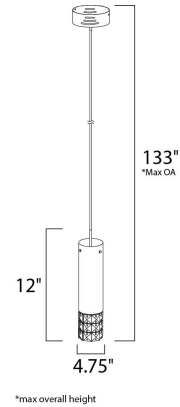

Product Specifications for E23241-20PC

Job Name:	Job Type:
Quantity:	Comments:

E23241-20PC
Bangle 1-Light Pendant

Finish
Polished Chrome

Glass/Shade
Crystal

Product Category
Mini Pendant

Lamping

Number of Bulb(s)	1
Light Type	Xenon
Bulb Type	12V G4
Max Bulb Wattage	20
Max Fixture Wattage	20
Rated Life	±2,000 Hours
Rated Lumens	±320
Color Temp	±2,900 K
Bulb(s) Included	Yes
Light Up/Down	N/A
Beam Spread	N/A
CRI	N/A
Photo Cell Included	N/A
Ballast/Driver/Transformer	Yes
Dimmable	Low-Voltage

Measurements

Width	4.75"
Height	12.00"
Length	N/A
Extension	N/A
Back Plate Width	N/A
Back Plate Height	N/A
HCO	N/A
Min Overall Height	18.00"
Max Overall Height	133.00"
Hanging Weight	1.76 lb(s)
Height Adjustable	N/A
Slope	120°
Chain Length	N/A
Wire Length	120.00"
Canopy Width	N/A
Canopy Height	N/A
Canopy Length	N/A

Shipping

Carton Weight	2.77 lb(s)
Carton Width	10.10"
Carton Height	4.25"
Carton Length	13.00"
Carton Cubic Feet	N/A
Master Pack	12
Master Pack Weight	34.00 lb(s)
Master Pack Width	20.87"
Master Pack Height	13.39"
Master Pack Length	26.77"
Master Cubic Feet	N/A
UPS Shippable	Yes