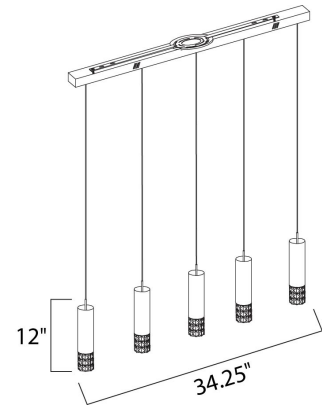

Product Specifications for E23242-20PC

Job Name:	Job Type:
Quantity:	Comments:

E23242-20PC
Bangle 5-Light Pendant

Finish
Polished Chrome

Glass/Shade
Crystal

Product Category
Linear Pendant

Lamping

Number of Bulb(s)	5
Light Type	Xenon
Bulb Type	12V G4
Max Bulb Wattage	20
Max Fixture Wattage	100
Rated Life	±2,000 Hours
Rated Lumens	±1,600
Color Temp	±2,900 K
Bulb(s) Included	Yes
Light Up/Down	N/A
Beam Spread	N/A
CRI	N/A
Photo Cell Included	N/A
Ballast/Driver/Transformer	Yes
Dimmable	Low-Voltage

Measurements

Width	4.75"
Height	12.00"
Length	34.25"
Extension	N/A
Back Plate Width	N/A
Back Plate Height	N/A
HCO	N/A
Min Overall Height	18.00"
Max Overall Height	133.00"
Hanging Weight	7.70 lb(s)
Height Adjustable	N/A
Slope	120°
Chain Length	N/A
Wire Length	120.00"
Canopy Width	N/A
Canopy Height	N/A
Canopy Length	N/A

Shipping

Carton Weight	11.50 lb(s)
Carton Width	7.63"
Carton Height	7.50"
Carton Length	36.63"
Carton Cubic Feet	N/A
Master Pack	1
Master Pack Weight	N/A
Master Pack Width	N/A
Master Pack Height	N/A
Master Pack Length	N/A
Master Cubic Feet	N/A
UPS Shippable	Yes