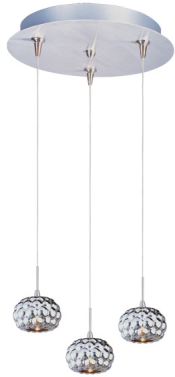

Product Specifications for E94612-55SN

Job Name:	Job Type:
Quantity:	Comments:

E94612-55SN
Mylar 3-Light RapidJack Pendant and Canopy

Finish
 Satin Nickel

Glass/Shade
 Mirror Chrome

Product Category
 Down Light Chandelier

Lamping

Number of Bulb(s)	3
Light Type	Xenon
Bulb Type	12V GY6.35 T4
Max Bulb Wattage	50
Max Fixture Wattage	150
Rated Life	±2,000 Hours
Rated Lumens	±2,250
Color Temp	±2,900 K
Bulb(s) Included	Yes
Light Up/Down	N/A
Beam Spread	N/A
CRI	N/A
Photo Cell Included	N/A
Ballast/Driver/Transformer	Yes
Dimmable	Low-Voltage Electronic Dimmer

Measurements

Width	11.75"
Height	2.75"
Length	11.75"
Extension	N/A
Back Plate Width	N/A
Back Plate Height	N/A
HCO	N/A
Min Overall Height	9.50"
Max Overall Height	127.50"
Hanging Weight	10.03 lb(s)
Height Adjustable	N/A
Slope	N/A
Chain Length	N/A
Wire Length	120.00"
Canopy Width	11.8"
Canopy Height	2.5"
Canopy Length	11.8"