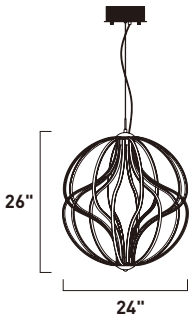

Finish options: Black (BK) Polished Chrome (PC)

AURA

- Functional sculptures of illumination
- 3000K Color Temperature
- CRI 80+
- Dimmable with Triac dimmers

E21176-BK, -PC
Pendant

A

ITEM #	FINISH	LAMPING	DIMENSION	LUMENS			Additional Information
				CRI	INIT.	DEL.	
A E21176	BK, PC	104W PCB LED 3000K (Integrated)	24"W x 26"H, 148"OAH	80+	7257	6380	