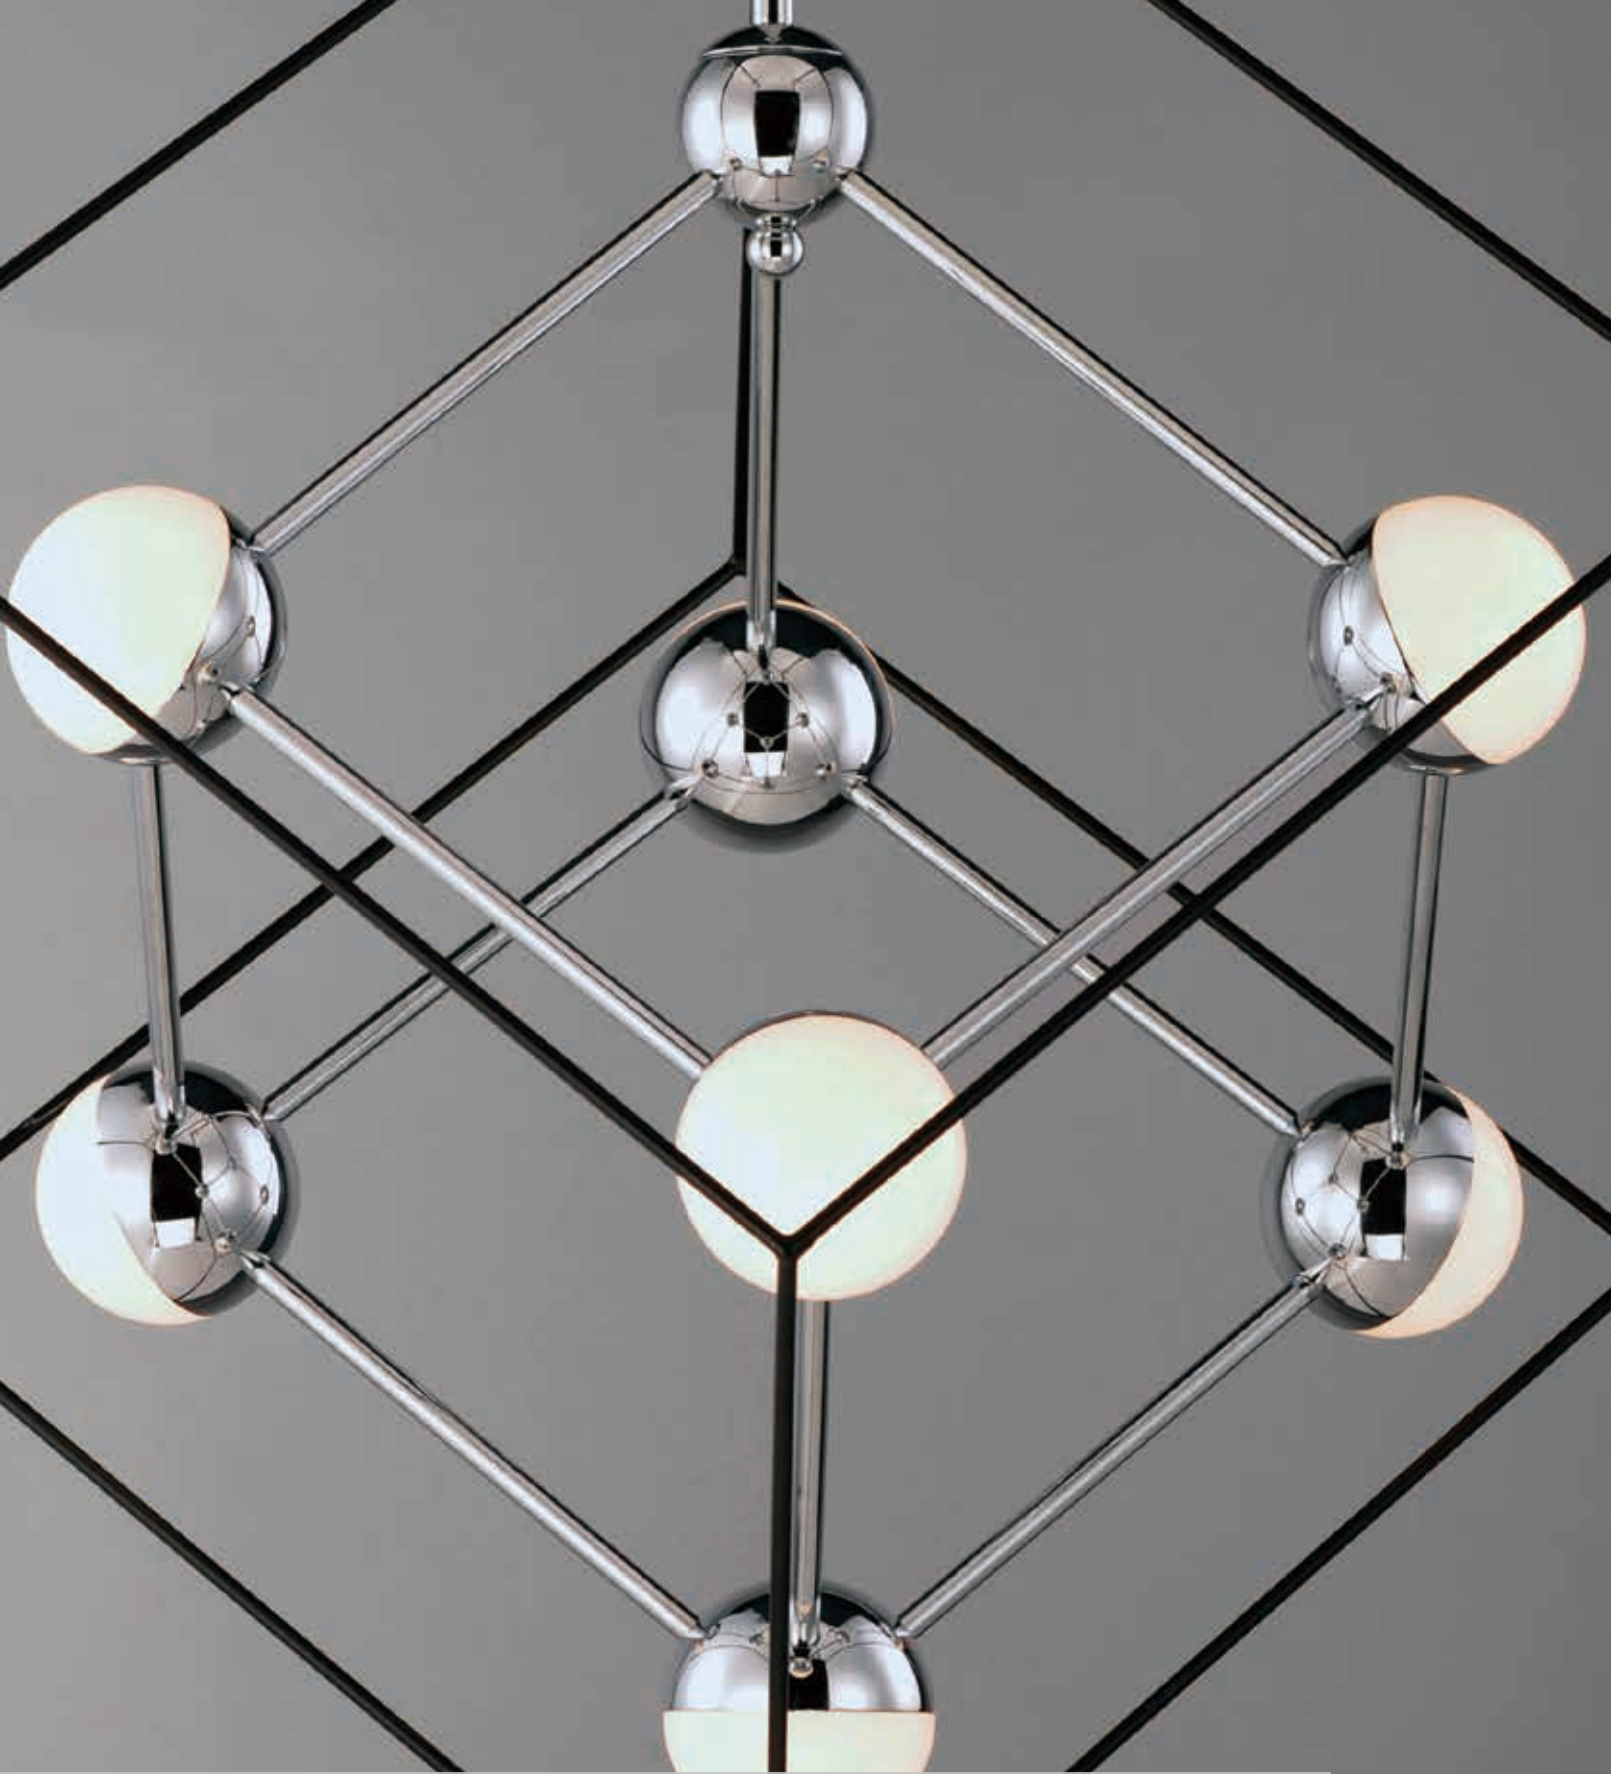

ION

With the popularity of geometric shapes in lighting, meet the Ion collection. Featuring Black frames surrounding clusters of Polished Chrome which terminate with a opal White glass, this contemporary design is upgraded with high power LED module which is dimmable to 10%.