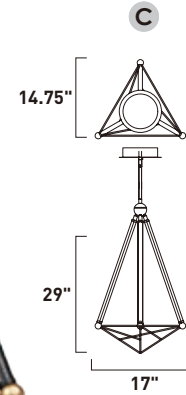

E20592-BKGLD
Pendant