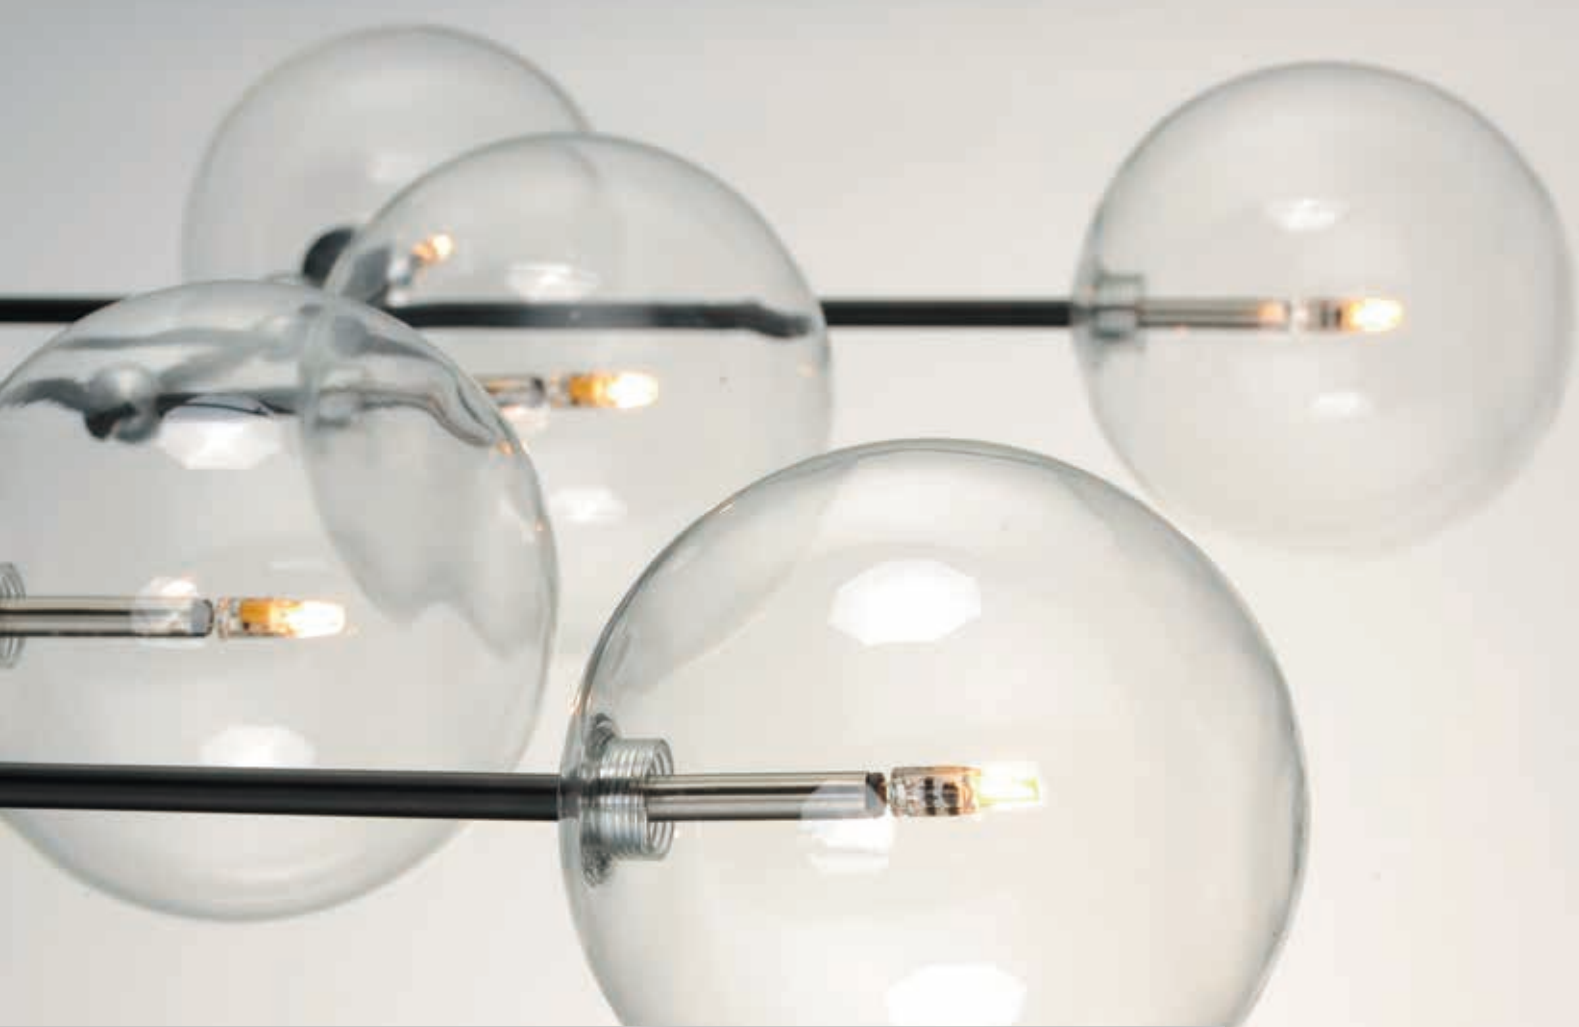

Finish: Black/Polished Chrome (BKPC)

GLOBAL

Clear blown glass shades of various sizes attach to a tubular body of Black with Satin Nickel accents to create a beautiful contemporary sculpture. The arms pivot on the body to allow flexibility of light direction.