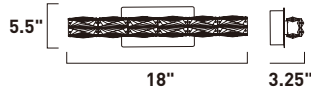

E23307-20PC
Bath Vanity

D