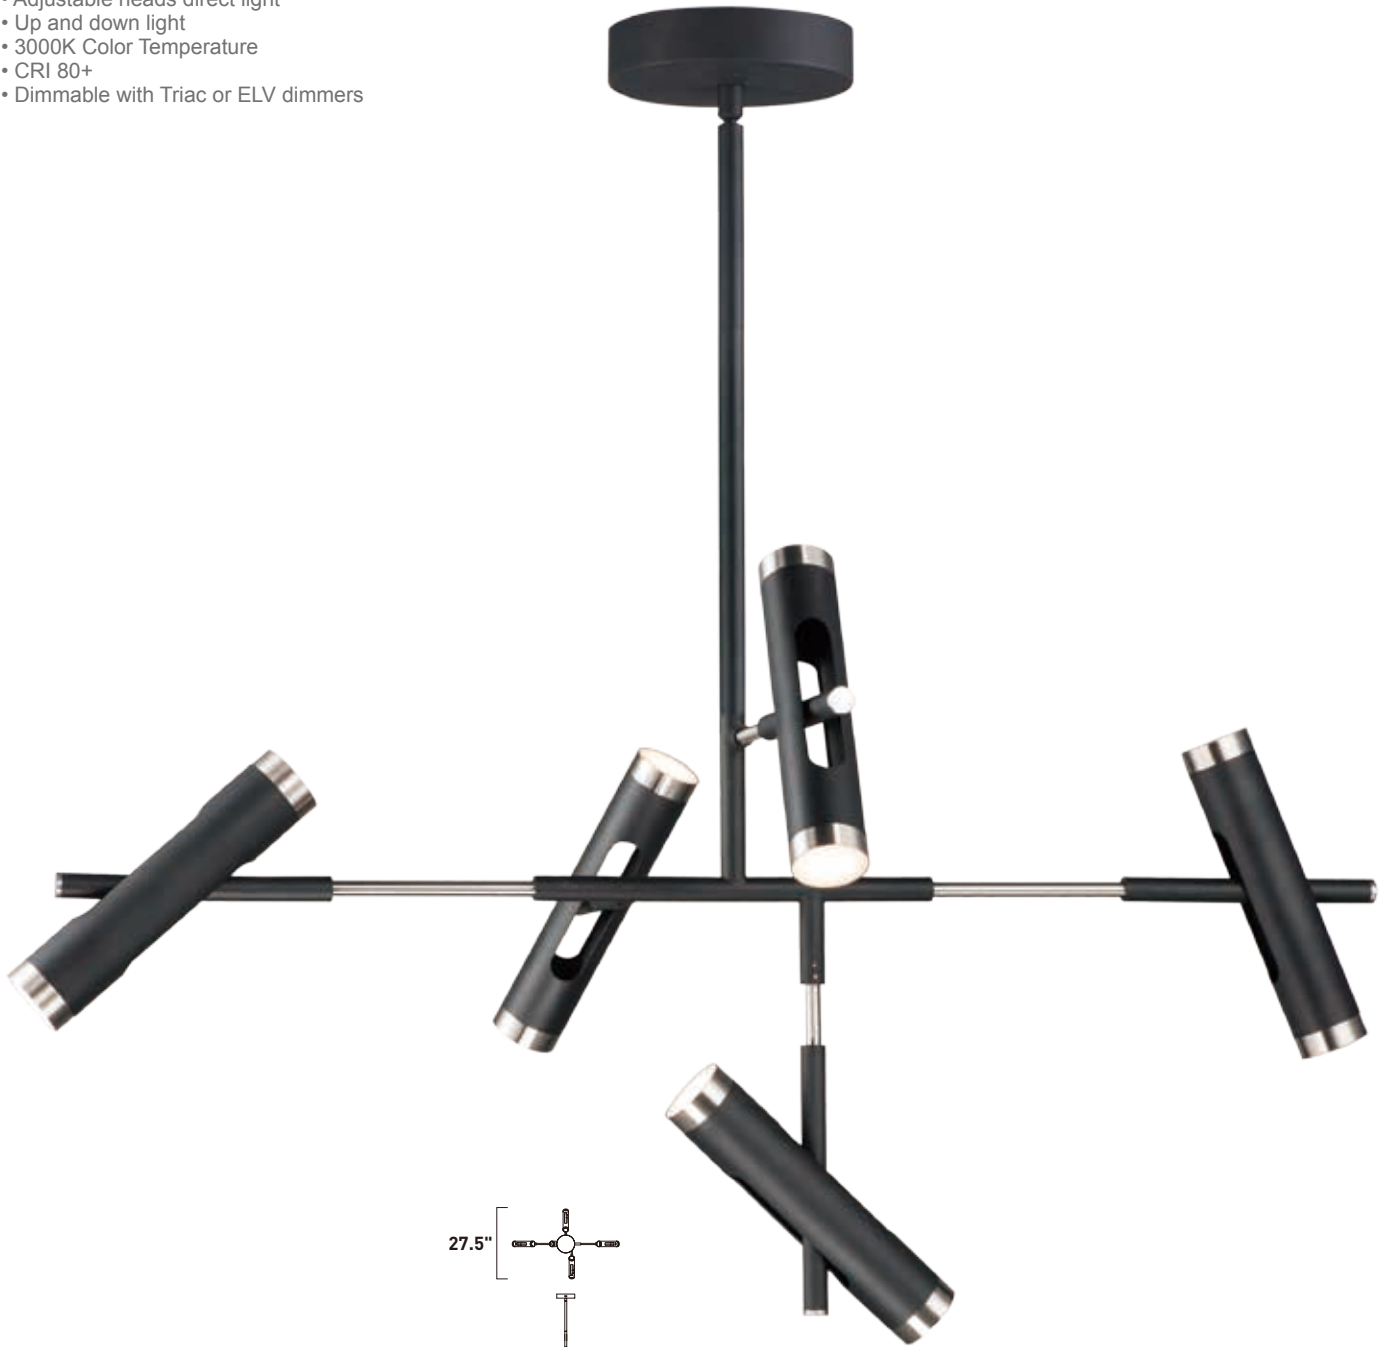

AMBIT

- Two tone Black and Satin Nickel finish
- Adjustable heads direct light
- Up and down light
- 3000K Color Temperature
- CRI 80+
- Dimmable with Triac or ELV dimmers

E25045-BKSN
Pendant

ITEM #	FINISH	LAMPING	DIMENSION	LUMENS			Additional Information
				CRI	INIT.	DEL.	
A E25045	BKSN	10 x 3W PCB LED 3000K (Integrated)	42"L x 27.5"W x 26.5"H, 67.5"OAH	80+	2400	1882	

Finish: Black/Satin Nickel (BKSN)