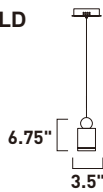

B

C

D

ITEM #	FINISH	LAMPING	DIMENSION	LUMENS	CRI	INIT.	DEL.	Additional Information
B	E20860	75BKGLD	5W PCB LED 3000K (Integrated)	3.5"L x 3.5"W x 6.75"H, 128.5"OAH	80+	350	240	
C	E20861	75BKGLD	7.2W PCB LED 3000K (Integrated)	4.75"L x 4.75"W x 4.25"H, 125.75"OAH	80+	504	450	
D	E20862	75BKGLD	7.2W PCB LED 3000K (Integrated)	4"L x 4"W x 7.5"H, 129"OAH	80+	504	450	

Finish: Clear Acrylic (75) Black/Gold (BKGLD)