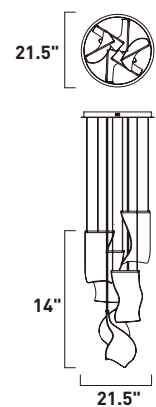

ITEM #	FINISH	LAMPING	DIMENSION	LUMENS		Additional Information	
				CRI	INIT. DEL.		
A E24873	133PC	36W PCB LED 3000K (Integrated)	52"L x 14.25"W x 15.75"H, 135.5"OAH	90+	2880	2000	

Finish: Patterned Acrylic (133) Polished Chrome (PC)

E24877-133PC
Pendant

B

E24875-133PC
Pendant

C

	ITEM #	FINISH	LAMPING	DIMENSION	LUMENS CRI INIT. DEL.	Additional Information
B	E24877	133PC	58.5W PCB LED 3000K (Integrated)	27.5"L x 27.5"W x 14"H, 133.75"OAH	90+ 4095 2320	
C	E24875	133PC	25W PCB LED 3000K (Integrated)	21.5"L x 21.5"W x 14"H, 133.75"OAH	90+ 2000 900	