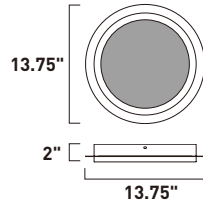

E24600-122PC
Flush Mount