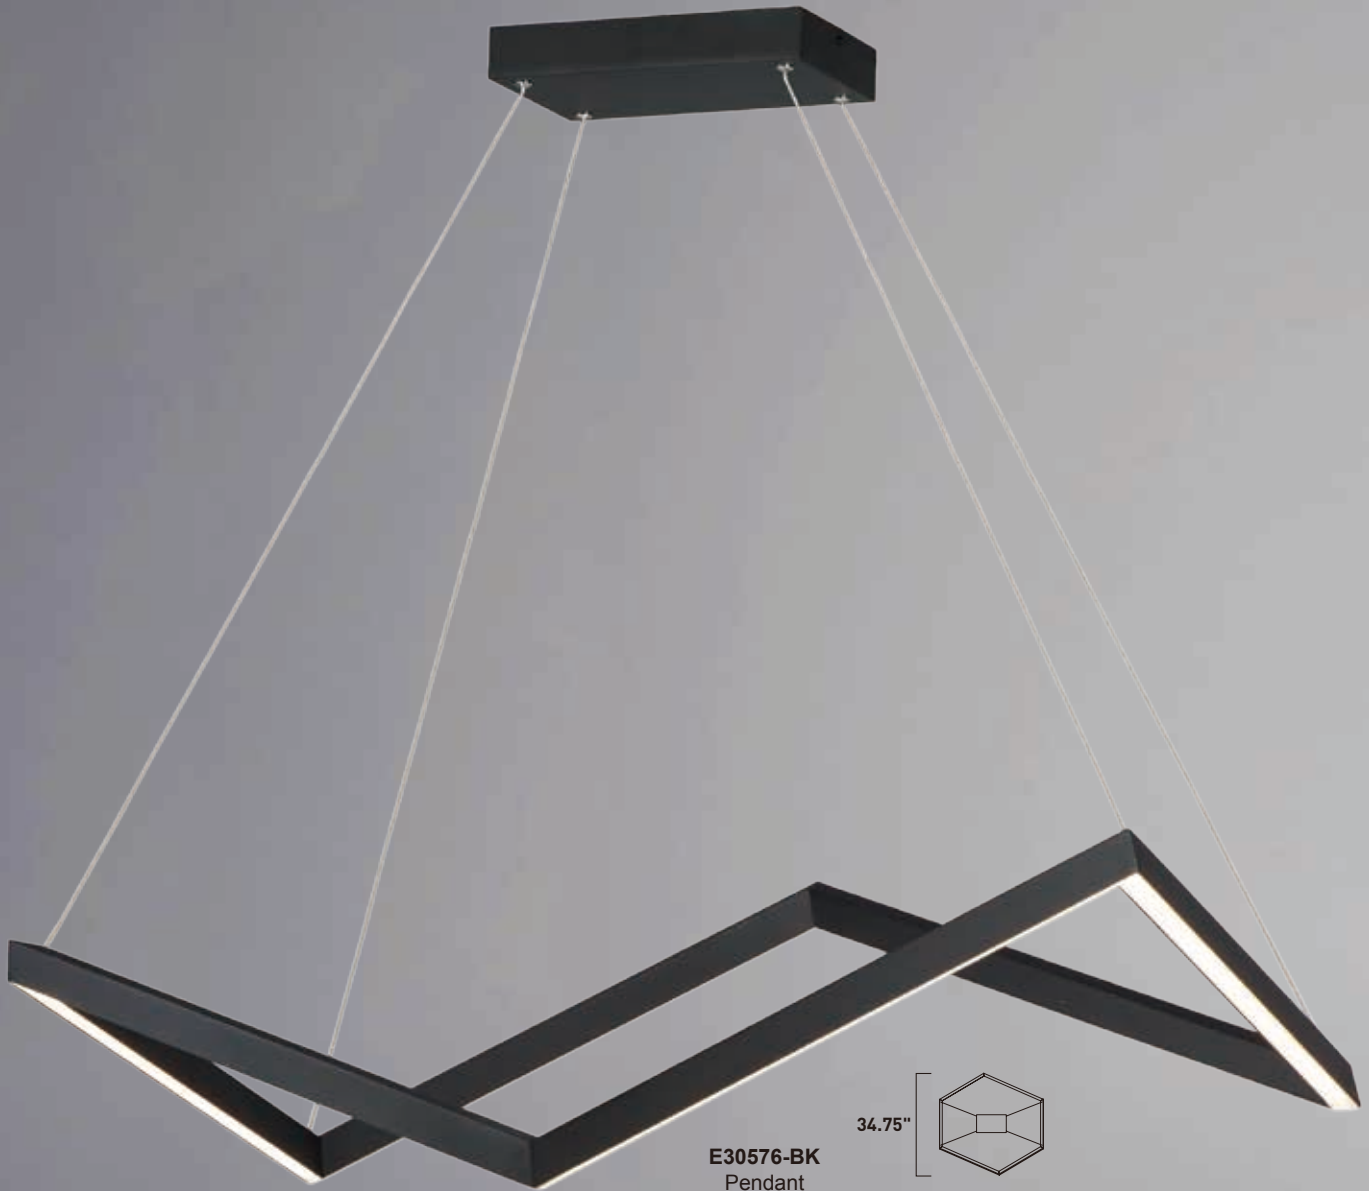

Finish options: Black (BK) Polished Chrome (PC)

STEALTH

Channels of Black are fused in an erratic fashion concealing a LED light source which emits a soft and even illumination to the surface below. Light intensity is adjustable down to 10% to allow for multiple mood settings.