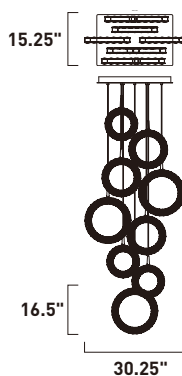

CHARM

- Rectangular Beveled Crystal
- 3000K Color Temperature
- CRI 90+
- Dimmable with Triac dimmers

E30568-20PC
Pendant

A

E30567-20PC
Pendant

B

	ITEM #	FINISH	LAMPING	DIMENSION	LUMENS			Additional Information
					CRI	INIT.	DEL.	
A	E30568	20PC	160W PCB LED 3000K (Integrated)	30.25"L x 15.25"W x 16.5"H, 138.5"OAH	90+	17,600	7800	
B	E30567	20PC	83W PCB LED 3000K (Integrated)	23.75"L x 23.5"W x 16.5"H, 138.5"OAH	90+	9130	5280	