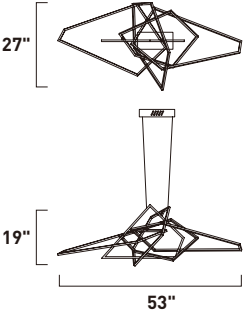

Finish: Polished Chrome (PC)

TRAPEZOID

E22674-PC
Wall Mount

B

Coordinating Tables
(See page 183)

E22678-PC
Pendant

C

	ITEM #	FINISH	LAMPING	DIMENSION	HCO	CRI	LUMENS	Additional Information
B	E22674	PC	45W LED 3000K (Integrated)	20"W x 26.5"H x 13.75"Ext.	9.75"	90+	3150	
C	E22678	PC	68W LED 3000K (Integrated)	53"L x 27"W x 19"H, 139.5"OAH		90+	3000	