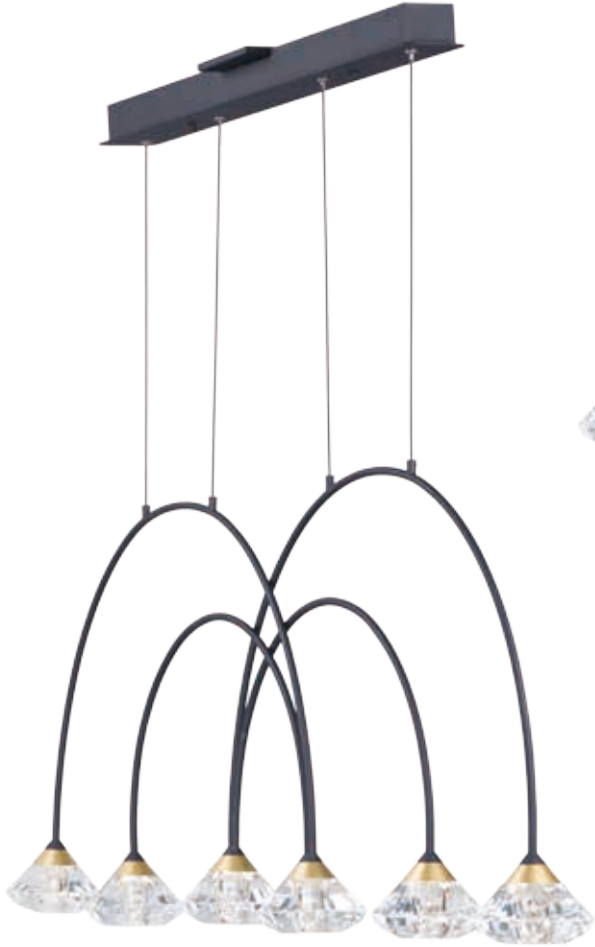

HOPE

- Clear Acrylic Diamond diffuses light
- Textured Black frames with Metallic Gold Accents
- Pivoting Pin Up Wall Sconce with plug, perfect for bedside
- 3000K Color Temperature
- CRI 80+
- Dimmable with Triac dimmers

E24806-75BKMG
Pendant

B