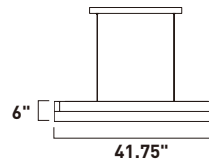

Color Ambience Light Control