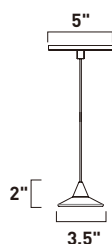

E25027-BKPC, -WTPC

Pendant

B