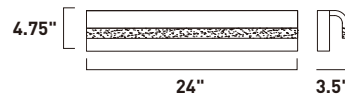

E24846-90BK, -90PC
Bath Vanity

C