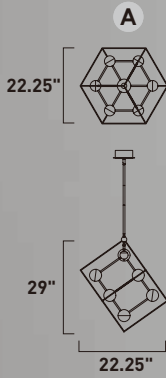

E20443-BKPC
Pendant