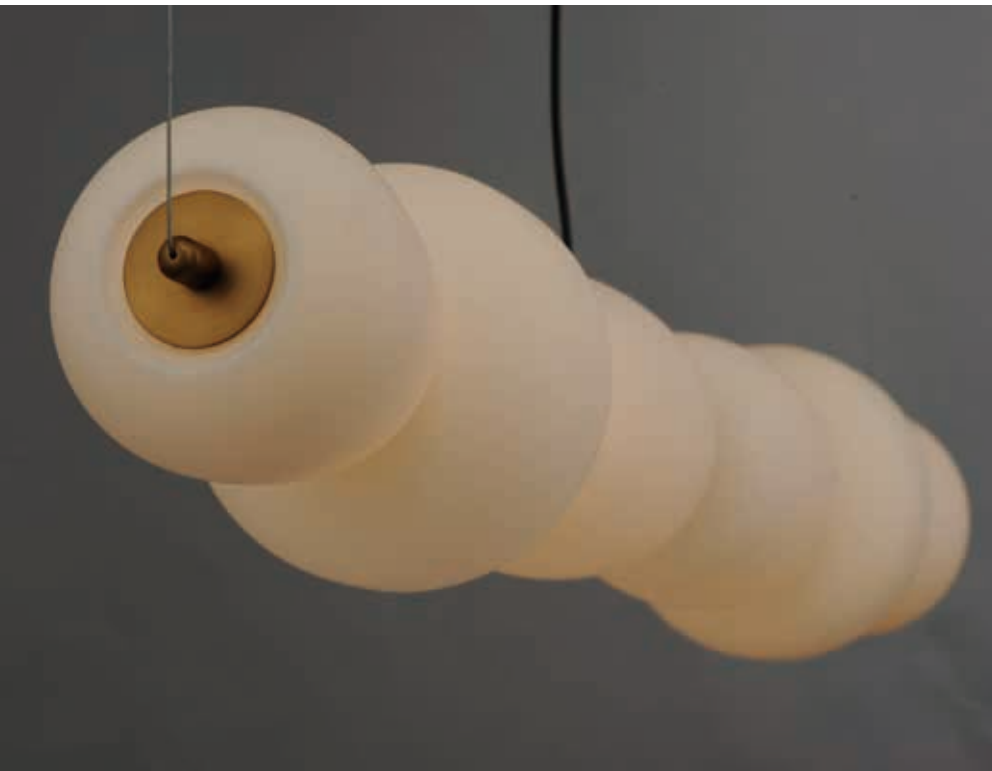

SOJI

Inspired by Japanese lanterns, this soft contemporary collection features Satin White glass shades of various shapes and sizes mounted on metal frames finished in a dramatic 2-tone Gold with Black accents.