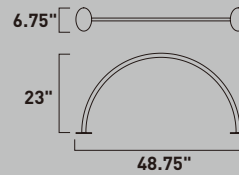

E20246-BBK
Table Lamp

C