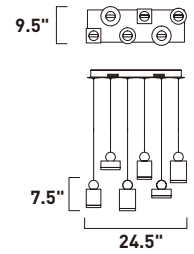

ITEM #	FINISH	LAMPING	DIMENSION	LUMENS			Additional Information
				CRI	INIT.	DEL.	
B E20866	75BKGLD	38.8W PCB LED 3000K (Integrated)	24.5"L x 9.5"W x 7.5"H, 129.5"OAH	80+	2716	1940	

Finish: Clear Acrylic (75) Black/Gold (BKGLD)