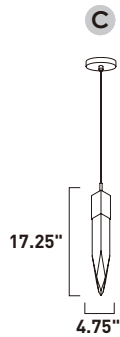

ITEM #	FINISH	LAMPING	DIMENSION	LUMENS			Additional Information
				CRI	INIT.	DEL.	
C	E31242 20BK, 20PC	1 x 6W LED 3000K (Integrated)	4.75"L x 4.75"W x 17.25"H, 138.25"OAH	90+	560	480	
D	E31241 20BK, 20PC	1 x 6W LED 3000K (Integrated)	4.75"L x 4.75"W x 21"H, 142"OAH	90+	560	480	
E	E31243 20BK, 20PC	3 x 6W LED 3000K (Integrated)	13"L x 13"W x 21"H, 142"OAH	90+	1680	1428	

Finish options: Crystal (20) Black (BK) Polished Chrome (PC)