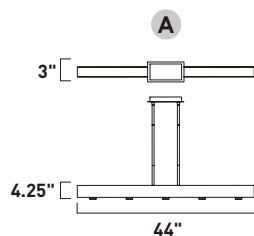

• Adjustable LED spot lights