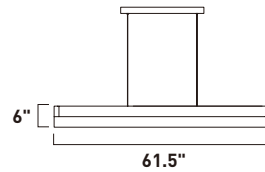

E35022-83AL, -83BBK
Pendant

B

Aluminum (AL)

Brushed Black (BBK)

	ITEM #	FINISH	LAMPING	DIMENSION	LUMENS CRI	INIT.	DEL.	Additional Information
A	E35020	83AL, 83BBK	30W PCB LED (Integrated)	41.75"L x 1"W x 6"H, 124.75"OAH	90+	2100	1680	
B	E35022	83AL, 83BBK	40W PCB LED (Integrated)	61.5"L x 1"W x 6"H, 124.75"OAH	90+	2800	2100	