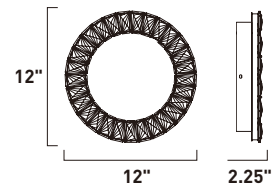

Finish: Crystal (20) Polished Chrome (PC)

E30561-20PC
Wall/Flush Mount

C

E30560-20PC
Wall/Flush Mount

D

	ITEM #	FINISH	LAMPING	DIMENSION	HCO	CRI	LUMENS		Additional Information
							INIT.	DEL.	
C	E30561	20PC	31W PCB LED 3000K (Integrated)	17"W x 2.5"H		90+	2170	1620	
D	E30560	20PC	18.5W PCB LED 3000K (Integrated)	12"W x 12"H x 2.25"Ext.	6"	90+	1295	820	