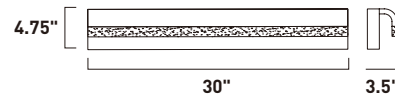

E24848-90BK, -90PC
Bath Vanity

D