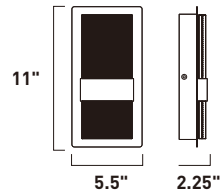

E24605-122PC
Wall Mount

B

C