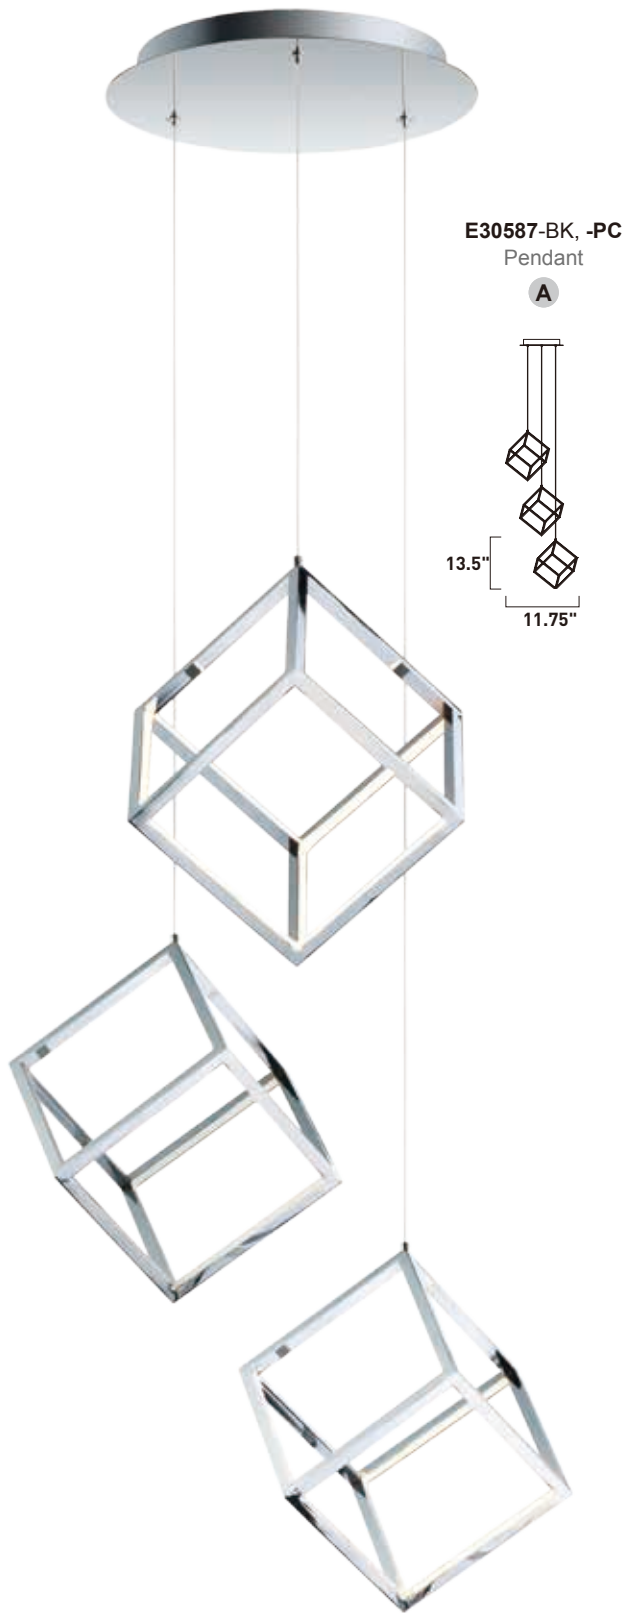

4 SQUARE

- Two tone finishes of Black and Polished Chrome
- Coordinating bath vanities and flush mounts available in Black or Polished Chrome
- 3000K Color Temperature
- CRI 80+
- Dimmable with Triac dimmers

ITEM #	FINISH	LAMPING	DIMENSION	LUMENS			Additional Information
				CRI	INIT.	DEL.	
A E30587	BK, PC	54W PCB LED 3000K (Integrated)	11.75"L x 11.75"W x 13.5"H, 131"OAH	80+	3780	3240	
B E30582	BK, PC	24W PCB LED 3000K (Integrated)	20.5"L x 20.5"W x 21"H, 120"OAH	80+	1680	1500	

Finish options: Black (BK) Polished Chrome (PC)