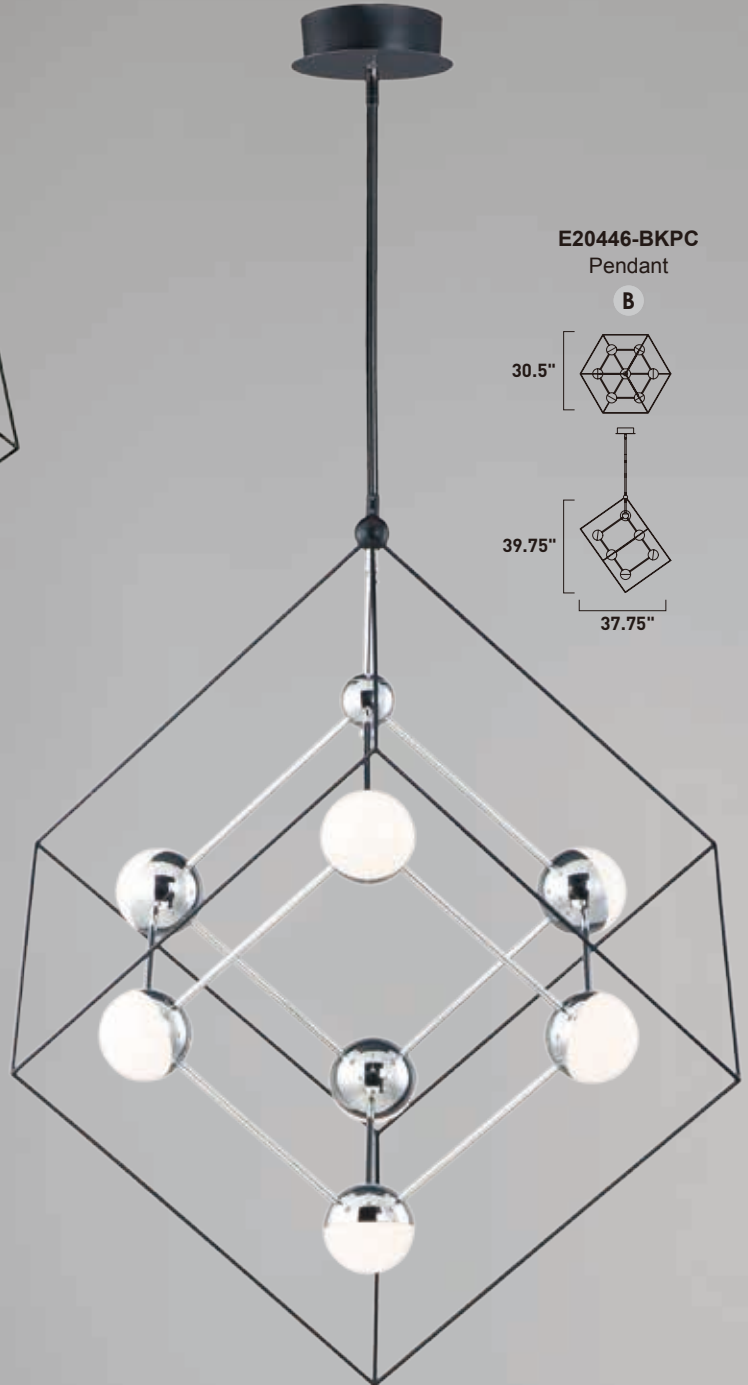

- Two tone Black and Polished Chrome finish
- Opal White glass diffusers
- 3000K Color Temperature
- CRI 90+
- Dimmable with Triac dimmers

E20443-BKPC
Pendant

ITEM #	FINISH	LAMPING	DIMENSION	LUMENS			Additional Information	
				CRI	INIT.	DEL.		
A	E20443	BKPC	40.5W PCB LED 3000K (Integrated)	22.25"L x 22.25"W x 29"H, 75.25"OAH	90+	2835	2090	
B	E20446	BKPC	40.5W PCB LED 3000K (Integrated)	37.75"L x 30.5"W x 39.75"H, 85"OAH	90+	2835	2100	

Finish: Black/Polished Chrome (BKPC)