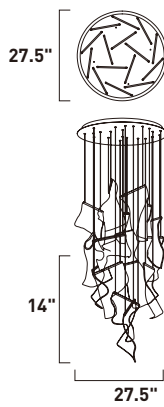

E24877-133PC
Pendant

C