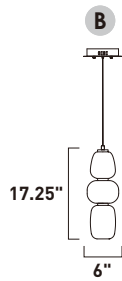

ITEM #	FINISH	LAMPING	DIMENSION	LUMENS			Additional Information
					CRI	INIT.	DEL.	
B	E25067	92BKGLD	13W PCB LED 3000K (Integrated)	6"L x 6"W x 17.25"H, 140"OAH	90+	1040	930	
C	E25066	92BKGLD	10W PCB LED 3000K (Integrated)	4.75"L x 4.75"W x 13"H, 135"OAH	90+	960	760	

Finish: Satin White glass (92) Black/Gold (BKGLD)