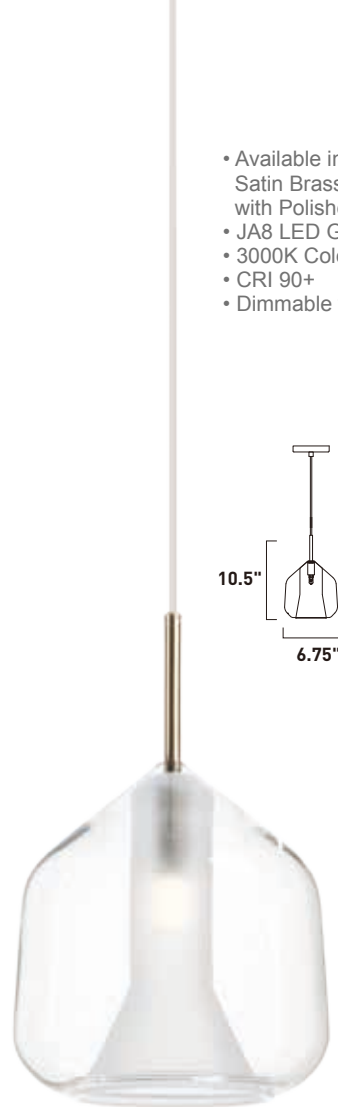

E10044-138PC, -18SBR
Pendant
C

ITEM #	FINISH	LAMPING	DIMENSION	LUMENS			Additional Information
				CRI	INIT.	DEL.	
A	E10040 | 138PC, 18SBR	5W G9 LED 3000K (Incl.)	5.5"W x 11.25"H, 130"OAH	90+	480	380	
B	E10042 | 138PC, 18SBR	5W G9 LED 3000K (Incl.)	7.75"W x 8"H, 126"OAH	90+	480	380	
C	E10044 | 138PC, 18SBR	5W G9 LED 3000K (Incl.)	6.75"W x 10.5"H, 130"OAH	90+	480	380	

Finish Options: Clear glass (18) Smoke glass (138) Satin Brass (SBR) Polished Chrome (PC)