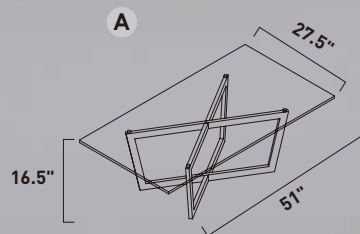

Finish: Polished Chrome (PC)

Carlo Coffee Table

Sleek and streamlined, this coffee table features heavy crossed legs that support a large thick clear glass pane to set your living room accoutrements.

E71019-PC
Table