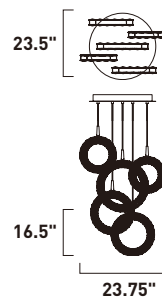

CHARM

- Rectangular Beveled Crystal
- 3000K Color Temperature
- CRI 90+
- Dimmable with Triac dimmers

E30568-20PC
Pendant

A

E30567-20PC
Pendant

B

	ITEM #	FINISH	LAMPING	DIMENSION	LUMENS			Additional Information
					CRI	INIT.	DEL.	
A	E30568	20PC	160W PCB LED 3000K (Integrated)	30.25"L x 15.25"W x 16.5"H, 138.5"OAH	90+	17,600	7800	
B	E30567	20PC	83W PCB LED 3000K (Integrated)	23.75"L x 23.5"W x 16.5"H, 138.5"OAH	90+	9130	5280	