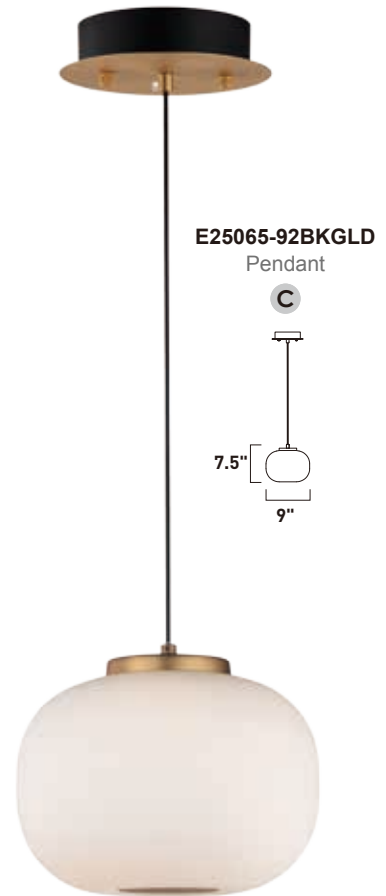

SOJI

- Two tone Black with Gold finish
- Satin White opal glass shades
- Pendants and wall sconces include JA8 LED G9 bulb
- 3000K Color Temperature
- CRI 90+
- Dimmable with Triac or ELV dimmers

	ITEM #	FINISH	LAMPING	DIMENSION	LUMENS		Additional Information
					CRI	INIT. DEL.	
A	E25063	92BKGLD	2 x 5W G9 LED 3000K (Incl.)	7"L x 7"W x 8.75"H, 131"OAH	90+	960 760	
B	E25064	92BKGLD	2 x 5W G9 LED 3000K (Incl.)	7"L x 7"W x 10.75"H, 133"OAH	90+	960 760	
C	E25065	92BKGLD	2 x 5W G9 LED 3000K (Incl.)	9"L x 9"W x 7.5"H, 131"OAH	90+	960 760	

Finish: Satin White glass (92) Black/Gold (BKGLD)