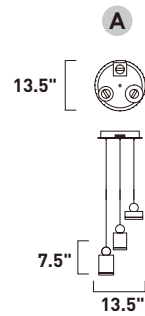

E20863-75BKGLD
Pendant

ITEM #	FINISH	LAMPING	DIMENSION	LUMENS		Additional Information
				CRI	INIT. DEL.	
A E20863	75BKGLD	19.4W PCB LED 3000K (Integrated)	13.5"L x 13.5"W x 7.5"H, 129.5"OAH	80+	1358 1200	

Finish: Clear Acrylic (75) Black/Gold (BKGLD)