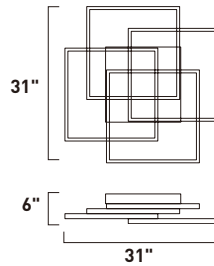

ITEM #	FINISH	LAMPING	DIMENSION	CRI	LUMENS INIT.	DEL.	Additional Information
A	E21513	CHP	95W PCB LED 3000K (Integrated)	35.5"L x 23.5"W x 6.75"H	80+	6650	5860	LED
B	E21518	CHP	112W PCB LED 3000K (Integrated)	31"L x 31"W x 6"H	80+	7840	5500	LED

Finish: Champagne (CHP)