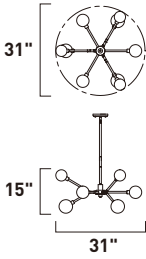

ITEM #	FINISH	LAMPING	DIMENSION	CRI	LUMENS	Additional Information
A	E24826	138PC	12 x 4W G9 LED 3000K (Incl.)	41.5"L x 41.5"W x 12.25"H, 52.75"OAH	90+	5400	
B	E24823	138PC	9 x 4W G9 LED 3000K (Incl.)	31"L x 31"W x 15"H, 55"OAH	90+	4050	

Finish: Smoke glass (138) Polished Chrome (PC)