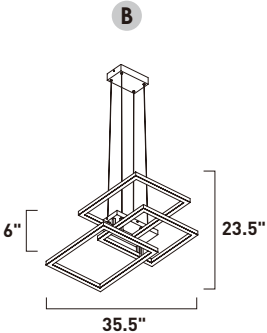

E21515-CHP
Pendant

	ITEM #	FINISH	LAMPING	DIMENSION	CRI	LUMENS INIT.	DEL.	Additional Information
A	E21516	CHP	95W PCB LED 3000K (Integrated)	31"W x 5.75"H, 127"OAH	80+	7840	5500	
B	E21515	CHP	86W PCB LED 3000K (Integrated)	35.5"W x 6"H, 127.75"OAH	80+	6650	5860	

Finish: Champagne (CHP)