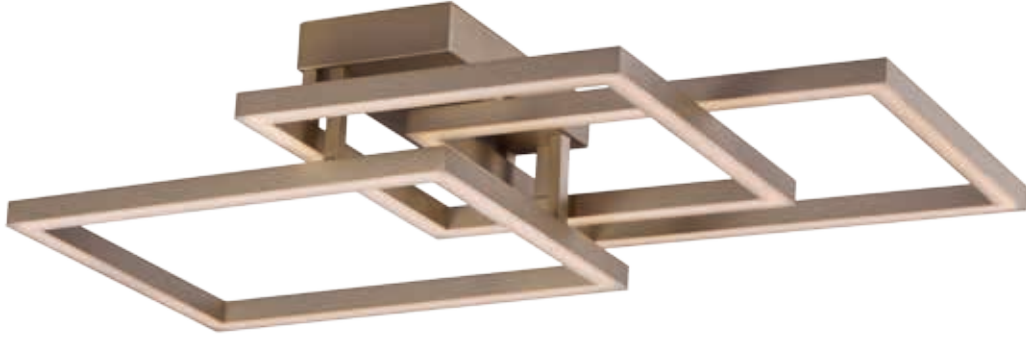

TRAVERSE

- Dimmable with Triac Dimmer
- 3000K Color Temperature
- CRI 80+

E21513-CHP
Flush Mount

A