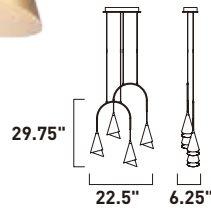

B

E21444-BKMG
Pendant

C

E21442-BKMG
Pendant

D

ITEM #	FINISH	LAMPING	DIMENSION	LUMENS			Additional Information
				CRI	INIT.	DEL.	
A	E21441	BKMG	1 x 7.2W PCB LED 3000K (Integrated)	80+	504	330	
B	E21448	BKMG	1 x 12W PCB LED 3000K (Integrated)	80+	960	469	
C	E21444	BKMG	4 x 7.2W PCB LED 3000K (Integrated)	80+	2016	900	
D	E21442	BKMG	2 x 7.2W PCB LED 3000K (Integrated)	80+	1008	540	