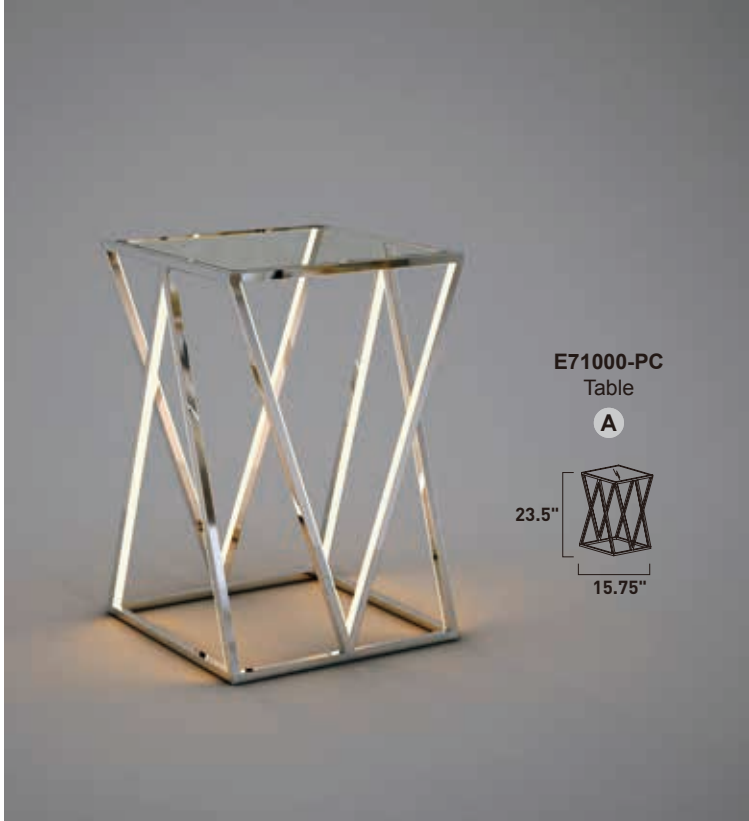

Victory LED Tables

Stainless steel V shaped sections are meticulously welded together to form this beautiful lighting sculpture. Finished in a mirror-like Polished Chrome, this fixture is the epitome of quality and contemporary design. Pair with coordinating accent tables to complete your decor.

• Corresponding Collection on page 141

E71000-PC
Table

A