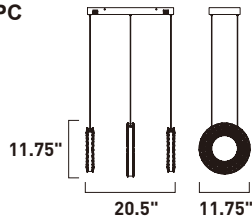

Finish: Crystal (20) Polished Chrome (PC)

CHARM

- Rectangular Beveled Crystal
- 3000K Color Temperature
- CRI 90+
- Dimmable with Triac dimmers

E30565-20PC
Pendant

B

E30563-20PC
Pendant

A

ITEM #	FINISH	LAMPING	DIMENSION	LUMENS			Additional Information	
				CRI	INIT.	DEL.		
A	E30563	20PC	45.6W PCB LED 3000K (Integrated)	20.5"L x 11.75"W x 11.75"H, 136"OAH	90+	3192	2500	
B	E30565	20PC	83W PCB LED 3000K (Integrated)	37.25"L x 13.75"W x 13.75"H, 136"OAH	90+	5780	4540	