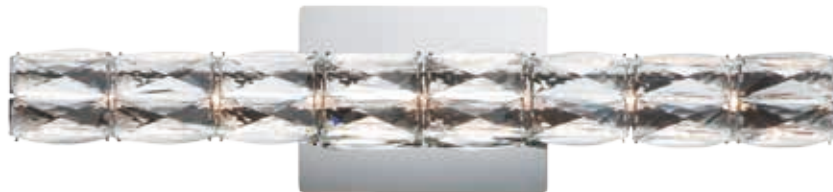

E23307-20PC
Bath Vanity

D