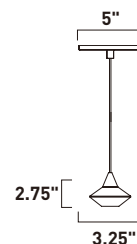

C

ITEM #	FINISH	LAMPING	DIMENSION	LUMENS		Additional Information
				CRI	INIT. DEL.	
A	E25026 BKPC, WTPC	6W PCB LED 3000K (Integrated)	3.5"W x 2"H, 121"OAH	90+	412	284
B	E25027 BKPC, WTPC	6W PCB LED 3000K (Integrated)	2.75"W x 3"H, 122"OAH	90+	412	264
C	E25028 BKPC, WTPC	6W PCB LED 3000K (Integrated)	3.25"W x 2.75"H, 122"OAH	90+	412	212