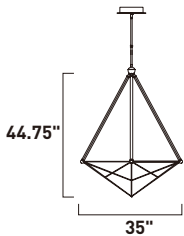

44.75"

35"

ITEM #	FINISH	LAMPING	DIMENSION	LUMENS			Additional Information
				CRI	INIT.	DEL.	
A E20596	BKGLD	52W PCB LED 3000K (Integrated)	35"L x 35"W x 44.75"H, 90.25"OAH	90+	3640	3100	

Finish: Black/Gold (BKGLD)