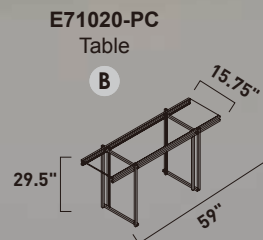

Rosen LED Console Tables

(Pairs well with E42030-PC) The elegant check-pattern remains a classic, so why not carry it through to your home decor. The Rosen Console table creates the perfect space to rest your belongings or dress up for interest.

	ITEM #	FINISH	LAMPING	DIMENSION	CRI	LUMENS	Additional Information
B	E71020	PC	36W PCB LED 3000K (Integrated)	59"L x 15.75"W x 29.5"H	80+	2520	LED

Finish: Polished Chrome (PC)