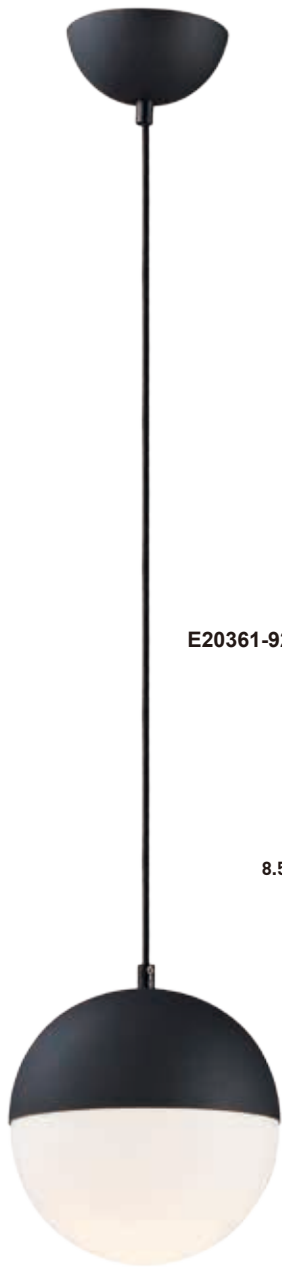

ITEM #	FINISH	LAMPING	DIMENSION	LUMENS			Additional Information
				HCO	CRI	INIT. DEL.	
C	E20361 92BK, 92MG, 92SN	1 x 9W MB LED 3000K (Incl.)	7.75"L x 7.75"W x 8.5"H, 131.25"OAH	90+	630	570	JA8 Bulb Incl.
D	E20369 92BK, 92MG, 92SN	1 x 9W MB LED 3000K (Incl.)	7.75"W x 7.75"H x 9.25"Ext.	2.25"	90+	630	580 JA8 Bulb Incl.

Finish options: Satin White glass (92) Black (BK) Metallic Gold (MG) Satin Nickel (SN)