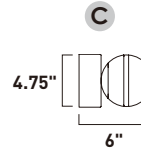

E24590-93NAB, -93PC
Wall/Flush Mount