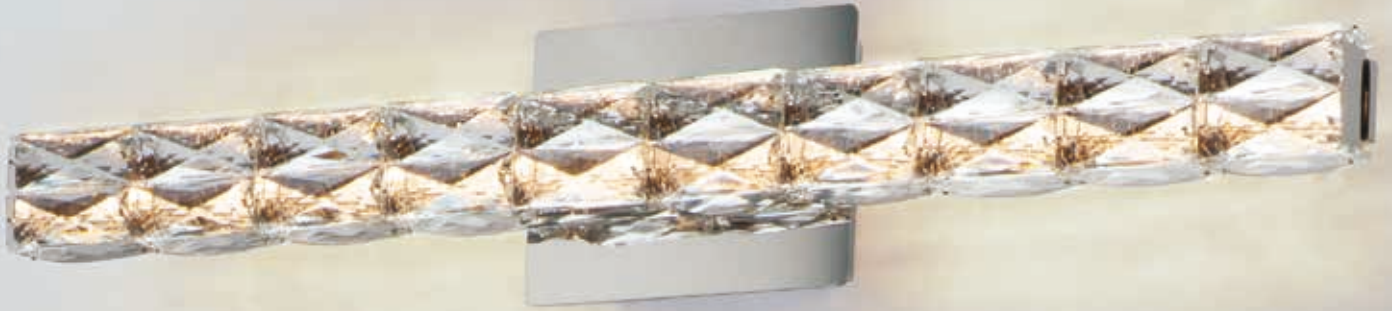

E23306-20PC
Bath Vanity

C