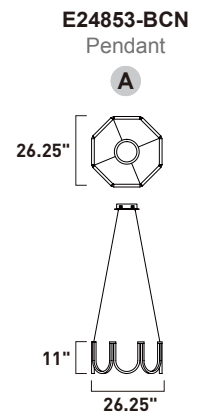

- Rich Brushed Champagne finish
- Stainless Steel construction
- 3000K Color Temperature
- CRI 90+
- Dimmable with Triac dimmers

ITEM #	FINISH	LAMPING	DIMENSION	LUMENS			Additional Information
				CRI	INIT.	DEL.	
A E24853	BCN	47W PCB LED 3000K (Integrated)	26.25"L x 26.25"W x 11"H, 130"OAH	90+	3276	1880	

Finish: Brushed Champagne (BCN)