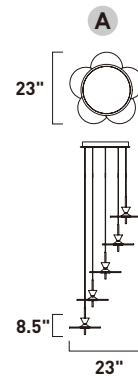

E24745-130MW
Pendant