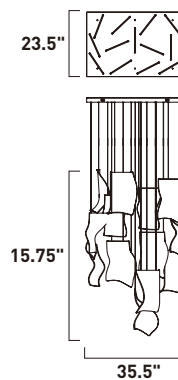

E24878-133PC
Pendant

ITEM #	FINISH	LAMPING	DIMENSION	LUMENS			Additional Information
				CRI	INIT.	DEL.	
A E24878	133PC	32.5W PCB LED 3000K (Integrated)	35.5"L x 23.5"W x 15.75"H, 135.5"OAH	90+	2600	1820	

Finish: Patterned Acrylic (133) Polished Chrome (PC)