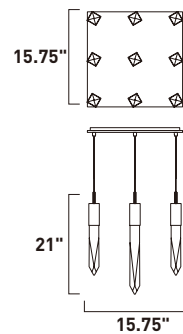

ITEM #	FINISH	LAMPING	DIMENSION	LUMENS			Additional Information
					CRI	INIT.	DEL.	
A	E31245	20BK, 20PC	6 x 6W LED 3000K (Integrated)	39.25"L x 6"W x 21"H, 142"OAH	90+	3360	2856	
B	E31246	20BK, 20PC	9 x 6W LED 3000K (Integrated)	15.75"L x 15.75"W x 21"H, 142"OAH	90+	5040	4284	

Finish options: Crystal (20) Black (BK) Polished Chrome (PC)