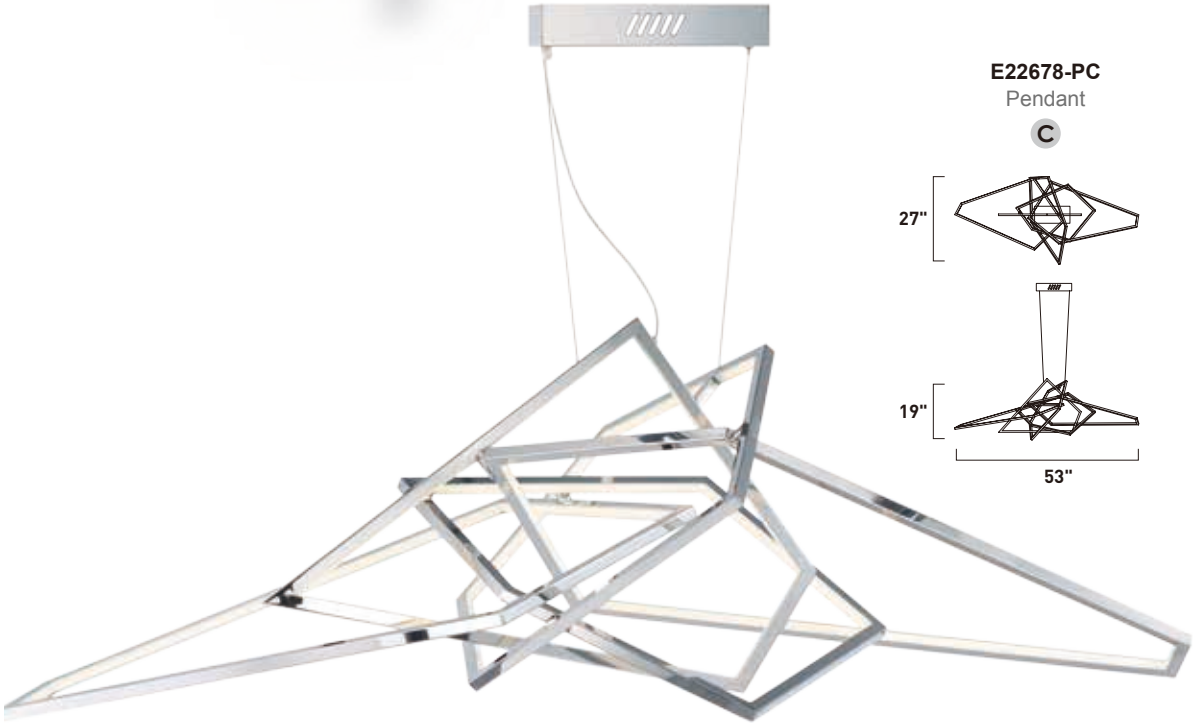

Finish: Polished Chrome (PC)

TRAPEZOID

E22674-PC
Wall Mount

B

Coordinating Tables
(See page 183)

E22678-PC
Pendant

C

	ITEM #	FINISH	LAMPING	DIMENSION	HCO	CRI	LUMENS	Additional Information
B	E22674	PC	45W LED 3000K (Integrated)	20"W x 26.5"H x 13.75"Ext.	9.75"	90+	3150	
C	E22678	PC	68W LED 3000K (Integrated)	53"L x 27"W x 19"H, 139.5"OAH		90+	3000	