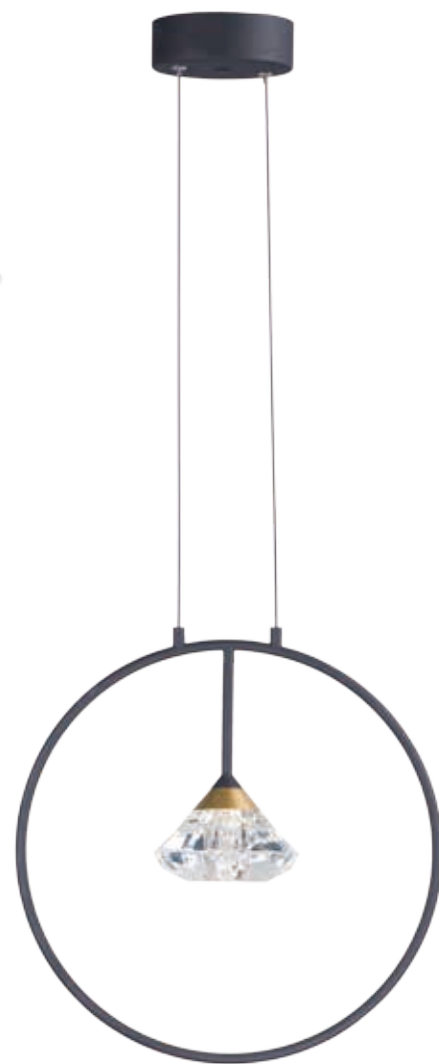

B

	ITEM #	FINISH	LAMPING	DIMENSION	LUMENS			Additional Information
					CRI	INIT.	DEL.	
A	E24807	75BKMG	8 x 3W PCB LED 3000K (Integrated)	29"L x 29"W x 15.25"H	80+	1920	1680	
B	E24801	75BKMG	1 x 3W PCB LED 3000K (Integrated)	13.75"L x 4.75"W x 14"H, 136"OAH	80+	330	210	

Finish: Clear Acrylic (75) Black/Metallic Gold (BKMG)