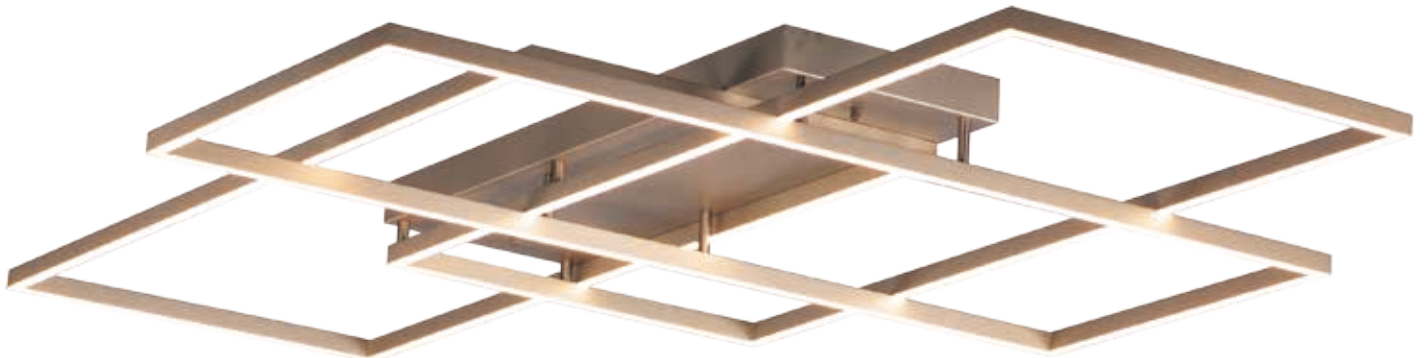

E21510-CHP
Wall Mount

C

D

	ITEM #	FINISH	LAMPING	DIMENSION	HCO	CRI	LUMENS		Additional Information
							INIT.	DEL.	
C	E21510	CHP	42W PCB LED 3000K (Integrated)	28.5"W x 28.5"H x 3.5"Ext.	16.75"	80+	2940	1100	
D	E21519	CHP	147W PCB LED 3000K (Integrated)	67.75"L x 67.75"W x 4.75"H		80+	10,290	7200	

Finish: Champagne (CHP)