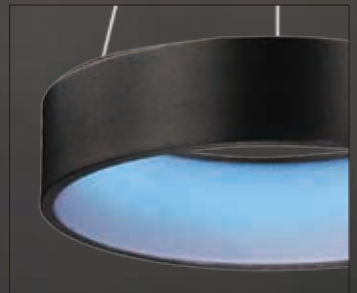

iQ

Rings finished in Brushed Black are fitted with a custom formed diffuser which evenly diffuses the light. iQ is a Friends of HUE smart light which can change color, control the Kelvin temperature, dim and be programmed for different room scenes by use of the Philips Hue light engine included. These features are controlled from your phone, Amazon Echo, Google Home and many other Smart Home controls.

Color Ambience Light Control