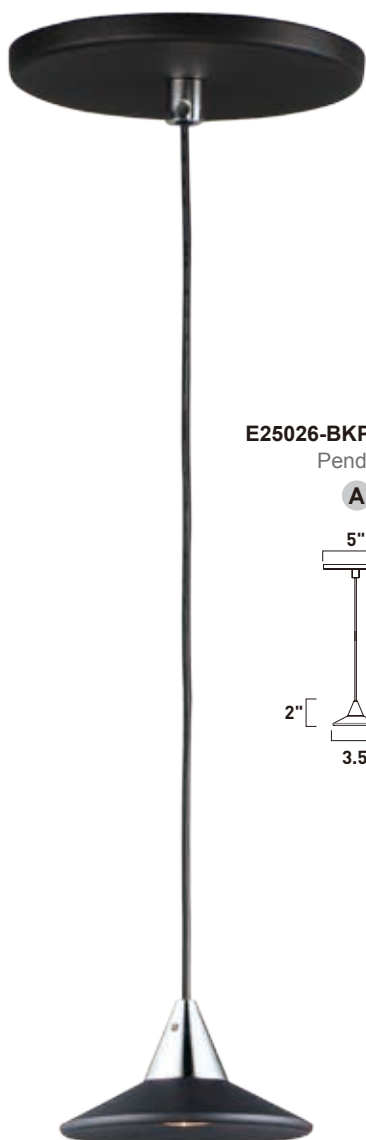

MICRO

- Various pendants constructed of either: Concrete, Gypsum, or Aluminum
- Black, White, Polished Chrome, and Satin Brass finishes available (Finish based on material)
- Low Profile Canopies
- 3000K Color Temperature
- CRI 90+
- Dimmable with Triac or ELV dimmers

E25026-BKPC, -WTPC

Pendant

A