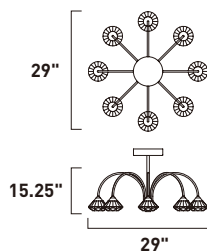

- Clear Acrylic Diamond diffuses light
- Textured Black frames with Metallic Gold Accents
- Pivoting Pin Up Wall Sconce with plug, perfect for bedside
- 3000K Color Temperature
- CRI 80+
- Dimmable with Triac dimmers

E24807-75BKMG
Semi-Flush Mount

A

B

	ITEM #	FINISH	LAMPING	DIMENSION	LUMENS			Additional Information
					CRI	INIT.	DEL.	
A	E24807	75BKMG	8 x 3W PCB LED 3000K (Integrated)	29"L x 29"W x 15.25"H	80+	1920	1680	
B	E24801	75BKMG	1 x 3W PCB LED 3000K (Integrated)	13.75"L x 4.75"W x 14"H, 136"OAH	80+	330	210	

Finish: Clear Acrylic (75) Black/Metallic Gold (BKMG)