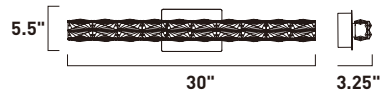

ITEM #	FINISH	LAMPING	DIMENSION	HCO	CRI	LUMENS		Additional Information	
						INIT.	DEL.		
C	E23306	20PC	14W PCB LED 3000K (Integrated)	18"W x 5.5"H x 3.25"Ext.	2.75"	90+	1540	985	
D	E23307	20PC	18W PCB LED 3000K (Integrated)	24"W x 5.5"H x 3.25"Ext.	2.75"	90+	1980	1265	
E	E23308	20PC	22W PCB LED 3000K (Integrated)	30"W x 5.5"H x 3.25"Ext.	2.75"	90+	2420	1532	

Finish: Crystal (20) Polished Chrome (PC)