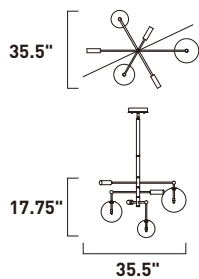

E25074-18BKSN
Pendant

ITEM #	FINISH	LAMPING	DIMENSION	LUMENS			Additional Information
				CRI	INIT.	DEL.	
B E25074	18BKSN	3 x 1.5W G4 LED 3000K (Incl.)	35.5"L x 35.5"W x 17.75"H, 63.75"OAH	90+	450	360	

Finish: Clear glass (18) Black/Satin Nickel (BKSN)