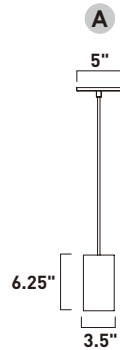

E25002-WT
Pendant