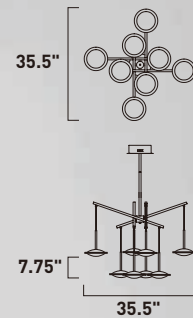

ITEM #	FINISH	LAMPING	DIMENSION	LUMENS			Additional Information
				CRI	INIT.	DEL.	
A E21548	90BKGLD	74W PCB LED 3000K (Integrated)	35.5"L x 35.5"W x 7.75"H, 63.75"OAH	80+	5000	3730	

Finish: Frosted glass (90) Black/Gold (BKGLD)