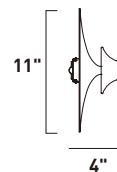

RADAR

- Two tone Black and White finish
- Adjustable dish
- Indirect light
- 3000K Color Temperature
- CRI 90+
- Dimmable with Triac or ELV dimmers

A

B

• Adjustable dish

• Adjustable pendant

C

	ITEM #	FINISH	LAMPING	DIMENSION	LUMENS		Additional Information		
					HCO	CRI		INIT.	DEL.
A	E21461	WTBK	7.5W PCB LED 3000K (Integrated)	11"W x 11"H x 4"Ext.	5.5"	90+	525	280	
B	E21468	WTBK	7.5W PCB LED 3000K (Integrated)	16.5"W x 72.75"H		90+	525	280	
C	E21464	WTBK	7.5W PCB LED 3000K (Integrated)	16.5"W x 12.75"H, 134.25"OAH		90+	525	280	

Finish: White/Black (WTBK)