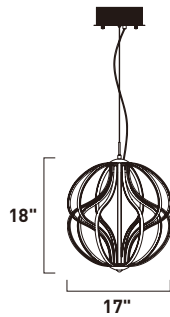

B

C

	ITEM #	FINISH	LAMPING	DIMENSION	LUMENS			Additional Information
					CRI	INIT.	DEL.	
B	E21174	BK, PC	60W PCB LED 3000K (Integrated)	17"W x 18"H, 142"OAH	80+	4233	3730	
C	E21172	BK, PC	32W PCB LED 3000K (Integrated)	12"W x 14"H, 134"OAH	80+	2268	2000	

Finish options: Black (BK) Polished Chrome (PC)