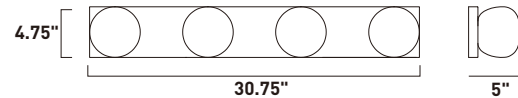

ITEM #	FINISH	LAMPING	DIMENSION	HCO	CRI	LUMENS INIT.	LUMENS DEL.	Additional Information
A	E21451	93BK	1 x 4W G9 LED 3000K (Incl.)	4.75"W x 4.75"H x 5"Ext.	2.5"	80+	450	420	
B	E21452	93BK	2 x 4W G9 LED 3000K (Incl.)	13.5"W x 4.75"H x 5"Ext.	2.5"	80+	900	750	
C	E21453	93BK	3 x 4W G9 LED 3000K (Incl.)	22"W x 4.75"H x 5"Ext.	2.5"	80+	1350	1020	
D	E21454	93BK	4 x 4W G9 LED 3000K (Incl.)	30.75"W x 4.75"H x 5"Ext.	2.5"	80+	1800	1500	

Finish: Clear glass (93) Black (BK)