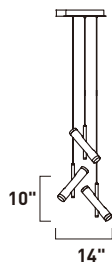

E25044-BKSN
Flush Mount

C