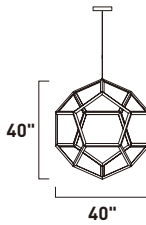

E25104-BK
Pendant

C

	ITEM #	FINISH	LAMPING	DIMENSION	LUMENS			Additional Information
					CRI	INIT.	DEL.	
A	E25108	BK	108W PCB LED 3000K (Integrated)	40"W x 40"H, 163"OAH	80+	8640	6480	
B	E25106	BK	85W PCB LED 3000K (Integrated)	28"W x 28"H, 151"OAH	80+	6800	5100	
C	E25104	BK	62W PCB LED 3000K (Integrated)	22"W x 22"H, 145"OAH	80+	4960	3720	

Finish: Black (BK)