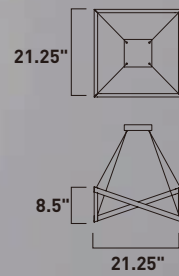

E30574-BK
Pendant

ITEM #	FINISH	LAMPING	DIMENSION	LUMENS			Additional Information
				CRI	INIT.	DEL.	
B E30574	BK	36W PCB LED 3000K (Integrated)	21.25"L x 21.25"W x 8.5"H, 128.5"OAH	80+	2500	1600	

Finish: Black (BK)