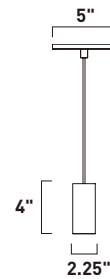

E25021-GY, -WT
Pendant

C