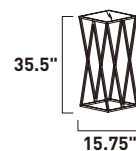

ITEM #	FINISH	LAMPING	DIMENSION	CRI	LUMENS	Additional Information
A	E71000	PC	24W PCB LED 3000K (Integrated)	15.75"L x 15.75"W x 23.5"H	80+	1680	LED
B	E71001	PC	36W PCB LED 3000K (Integrated)	15.75"L x 15.75"W x 29.5"H	80+	2520	LED
C	E71003	PC	36W PCB LED 3000K (Integrated)	15.75"L x 15.75"W x 35.5"H	80+	2520	LED

Finish: Polished Chrome (PC)