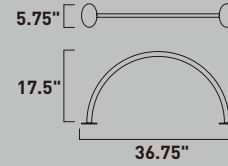

- Anodized Brushed Black finish
- 3000K Color Temperature
- CRI 80+
- Dimmable with floor dimmer
- 72" cord with plug

E20244-BBK
Table Lamp

A