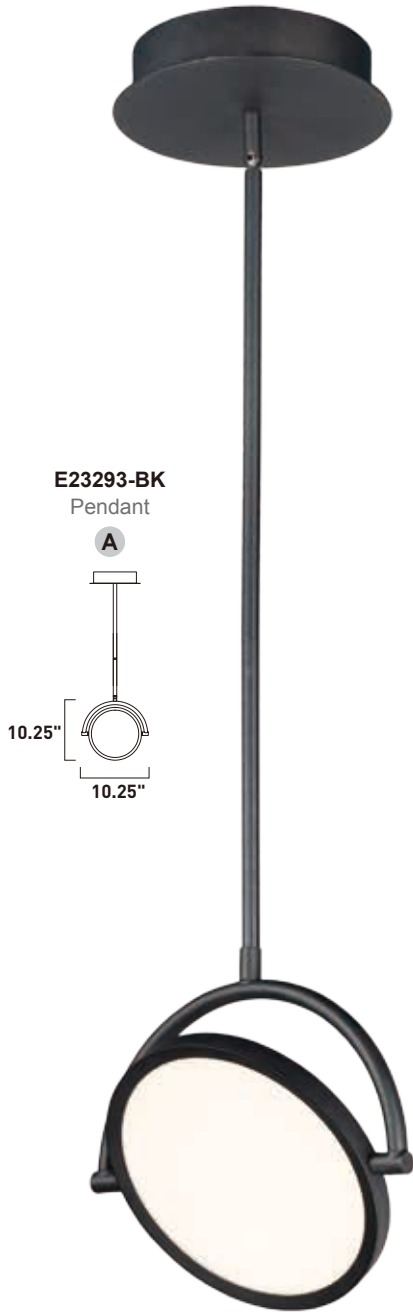

PADDLE

- Matte Black finish
- Edge lit LED panels
- Adjustable parts to direct light
- 3000K Color Temperature
- CRI 80+
- Dimmable with Triac dimmers

	ITEM #	FINISH	LAMPING	DIMENSION	LUMENS			Additional Information
					CRI	INIT.	DEL.	
A	E23293	BK	16W PCB LED 3000K (Integrated)	10.5"L x 10.25"W x 10.25"H, 54.25"OAH	80+	1120	1200	
B	E23295	BK	33W PCB LED 3000K (Integrated)	19.25"L x 18.5"W x 19.25"H, 63.25"OAH	80+	2310	2145	

Finish: Black (BK)