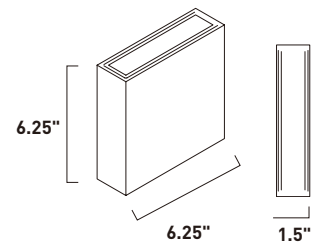

BRIK

Low profile LED up and down wall sconce which can be used interior or exterior are available in both Black and White. The flat face provides a place for numbers which makes these great for multi-family installations.

- Machined Aluminum construction
- Available in White and Black
- Wet location rated
- 3000K Color Temperature
- CRI 80+
- Dimmable with Triac or ELV dimmers

A

E23214-BK, -WT
Interior/Exterior Wall Sconce

B

ITEM #	FINISH	LAMPING	DIMENSION	HCO	CRI	LUMENS		Additional Information
						INIT.	DEL.	
A	E23212 BK, WT	8W PCB LED 3000K (Integrated)	4.75"W x 4.75"H x 1.5"Ext.	2.25"	80+	640	440	
B	E23214 BK, WT	10W PCB LED 2700K (Integrated)	6.25"W x 6.25"H x 1.5"Ext.	3.25"	80+	800	650	

Finish options: Black (BK) White (WT)