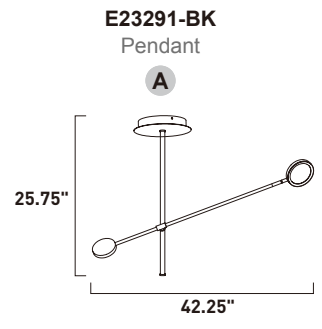

PADDLE

- Matte Black finish
- Edge lit LED panels
- Adjustable parts to direct light
- 3000K Color Temperature
- CRI 80+
- Dimmable with Triac dimmers

	ITEM #	FINISH	LAMPING	DIMENSION	LUMENS			Additional Information
					CRI	INIT.	DEL.	
A	E23291	BK	7W PCB LED 3000K (Integrated)	42.25"L x 8"W x 25.75"H	80+	490	400	
B	E23292	BK	21W PCB LED 3000K (Integrated)	58.25"L x 58.25"W x 33.75"H	80+	1470	1100	

Finish: Black (BK)