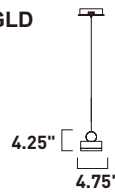

E20861-75BKGLD
Pendant

C

D