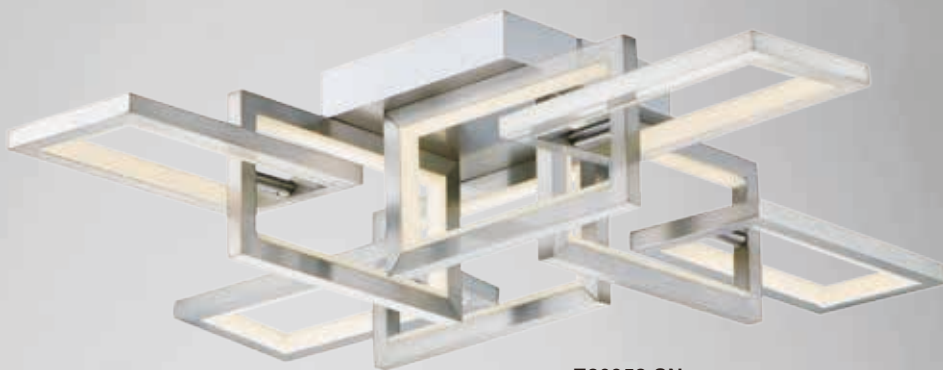

LINK

- Satin Nickel finish
- Adjustable frames to expand the pendants dimensions
- 3000K Color Temperature
- CRI 90+
- Dimmable with Triac dimmer

E20352-SN
Flush Mount

A