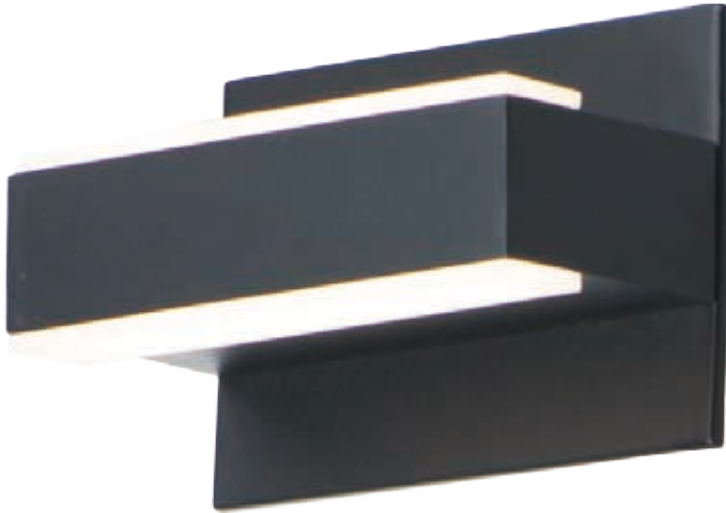

OMNI

Machined aluminum interior up and down wall sconce available in your choice of White or Black providing you an economical and architectural lighting fixture.

- Machined Aluminum construction
- Available in White and Black
- Wet location rated
- 3000K Color Temperature
- CRI 80+
- Dimmable with Triac or ELV dimmers
- Can be mounted vertically and horizontally