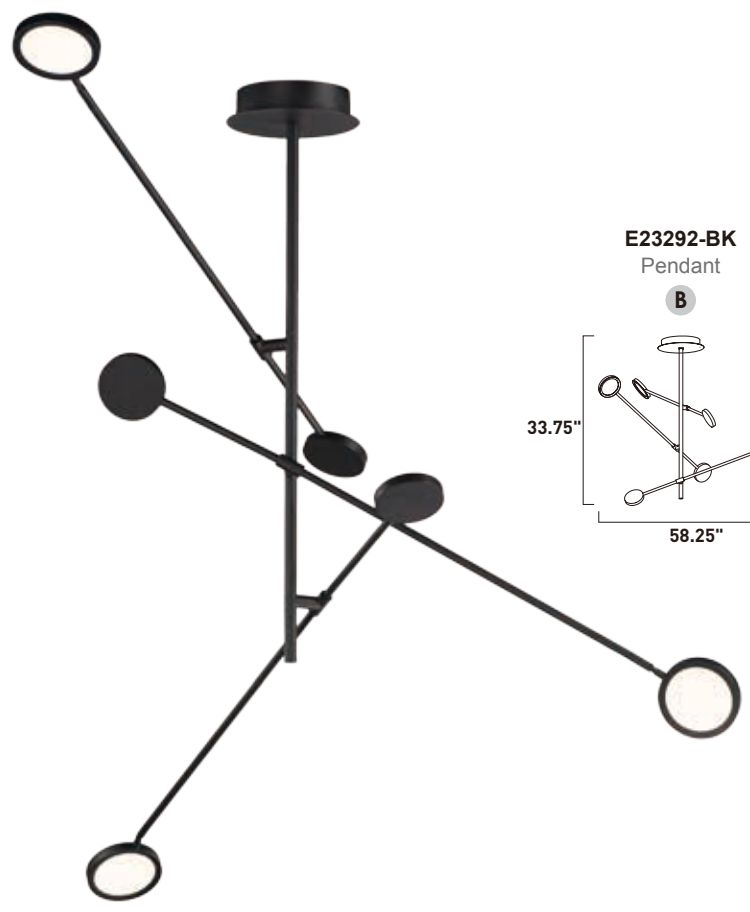

PADDLE

- Matte Black finish
- Edge lit LED panels
- Adjustable parts to direct light
- 3000K Color Temperature
- CRI 80+
- Dimmable with Triac dimmers

	ITEM #	FINISH	LAMPING	DIMENSION	LUMENS			Additional Information
					CRI	INIT.	DEL.	
A	E23291	BK	7W PCB LED 3000K (Integrated)	42.25"L x 8"W x 25.75"H	80+	490	400	
B	E23292	BK	21W PCB LED 3000K (Integrated)	58.25"L x 58.25"W x 33.75"H	80+	1470	1100	

Finish: Black (BK)