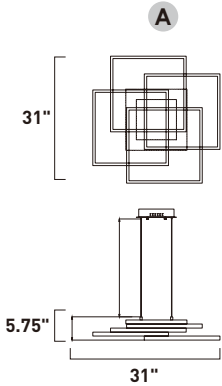

TRAVERSE

- Dimmable with Triac Dimmer
- 3000K Color Temperature
- CRI 80+

	ITEM #	FINISH	LAMPING	DIMENSION	CRI	LUMENS INIT.	DEL.	Additional Information
A	E21516	CHP	95W PCB LED 3000K (Integrated)	31"W x 5.75"H, 127"OAH	80+	7840	5500	
B	E21515	CHP	86W PCB LED 3000K (Integrated)	35.5"W x 6"H, 127.75"OAH	80+	6650	5860	

Finish: Champagne (CHP)