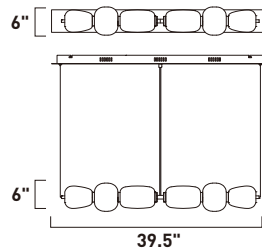

ITEM #	FINISH	LAMPING	DIMENSION	LUMENS			Additional Information
				CRI	INIT.	DEL.	
A E25068	92BKGLD	27W PCB LED 3000K (Integrated)	39.5"L x 6"W x 6"H, 125"OAH	90+	1890	1570	

Finish: Satin White glass (92) Black/Gold (BKGLD)