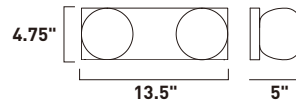

POD

- Two tone Black and plated Gold finish
- Dual Clear/Frosted Glass spheres
- 3000K Color Temperature
- CRI 80+
- Dimmable with Triac dimmers
- LED G9 bulbs included

A

B

C

D

	ITEM #	FINISH	LAMPING	DIMENSION	HCO	CRI	LUMENS INIT.	LUMENS DEL.	Additional Information
A	E21451	93BK	1 x 4W G9 LED 3000K (Incl.)	4.75"W x 4.75"H x 5"Ext.	2.5"	80+	450	420	
B	E21452	93BK	2 x 4W G9 LED 3000K (Incl.)	13.5"W x 4.75"H x 5"Ext.	2.5"	80+	900	750	
C	E21453	93BK	3 x 4W G9 LED 3000K (Incl.)	22"W x 4.75"H x 5"Ext.	2.5"	80+	1350	1020	
D	E21454	93BK	4 x 4W G9 LED 3000K (Incl.)	30.75"W x 4.75"H x 5"Ext.	2.5"	80+	1800	1500	

Finish: Clear glass (93) Black (BK)