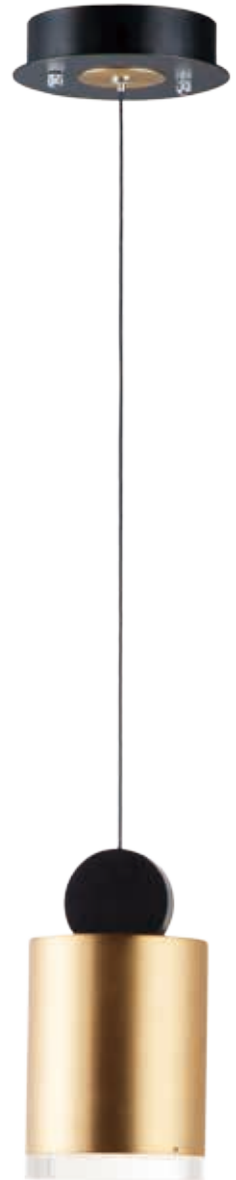

E20862-75BKGLD
Pendant

D

ITEM #	FINISH	LAMPING	DIMENSION	LUMENS	CRI	INIT.	DEL.	Additional Information
B	E20860	75BKGLD	5W PCB LED 3000K (Integrated)	3.5"L x 3.5"W x 6.75"H, 128.5"OAH	80+	350	240	
C	E20861	75BKGLD	7.2W PCB LED 3000K (Integrated)	4.75"L x 4.75"W x 4.25"H, 125.75"OAH	80+	504	450	
D	E20862	75BKGLD	7.2W PCB LED 3000K (Integrated)	4"L x 4"W x 7.5"H, 129"OAH	80+	504	450	

Finish: Clear Acrylic (75) Black/Gold (BKGLD)