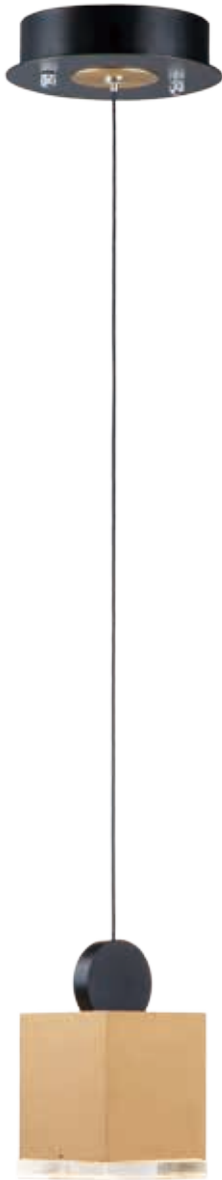

E20860-75BKGLD
Pendant

B