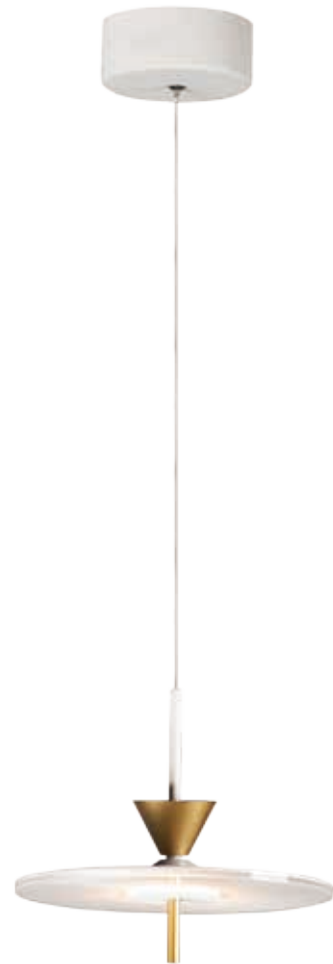

E24741-130MW

Pendant

B

	ITEM #	FINISH	LAMPING	DIMENSION	LUMENS		Additional Information
					CRI	INIT. DEL.	
A	E24743	130MW	3 x 12W PCB LED 3000K (Integrated)	17"L x 17"W x 8.5"H, 126.75"OAH	80+	2520 1400	
B	E24741	130MW	1 x 12W PCB LED 3000K (Integrated)	9.75"L x 9.75"W x 8.5"H, 126.75"OAH	80+	840 550	

Finish: Etched Acrylic (130) Matte White (MW)