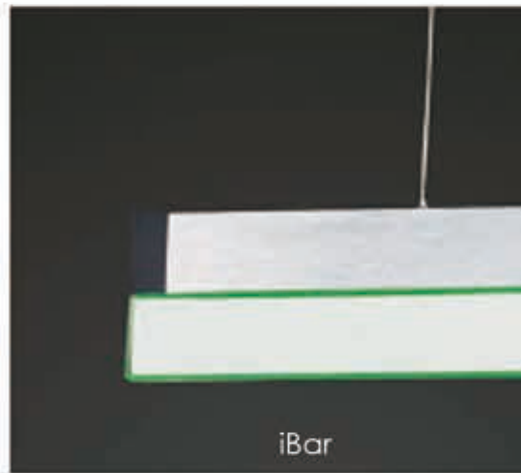

"Light in nature
creates the
movement in
colors"

- Robert Delaunay

iCorona

iQ

iWood

iBar

iCORONA

Meet the new standard in smart lighting, Friends of HUE together with ET2 introduce the iCorona collection. Encased inside a dual Matte White ring is a Philips Hue light engine which will change the color temperature, dim the lights, and a wide variety of programmable room scenes. All of this can be done from your phone, Amazon Alexa, Apple HomeKit, and many other Smart Home controls.