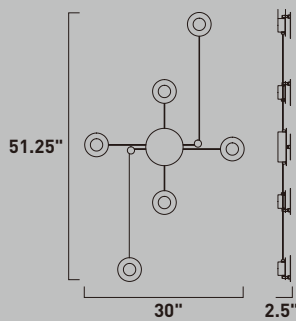

E23176-BKWT
Wall Mount

	ITEM #	FINISH	LAMPING	DIMENSION	CRI	LUMENS INIT.	DEL.	Additional Information
A	E23174	BKWT	10W PCB LED 3000K (Integrated)	23"W x 37"H x 2.5"Ext.	80+	960	720	
B	E23176	BKWT	14W PCB LED 3000K (Integrated)	30"W x 51.25"H x 2.5"Ext.	80+	1440	1080	

Finish: Black/White (BKWT)