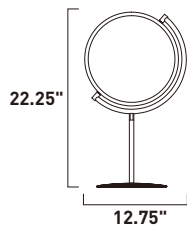

C

D

	ITEM #	FINISH	LAMPING	DIMENSION	LUMENS	CRI	INIT.	DEL.	Additional Information
C	E23298	BK	18W PCB LED 3000K (Integrated)	12.75"L x 12.75"W x 22.25"H	80+	1260	1170		
D	E23299	BK	33W PCB LED 3000K (Integrated)	24"L x 24"W x 68"H	80+	2310	2145		

Finish: Black (BK)