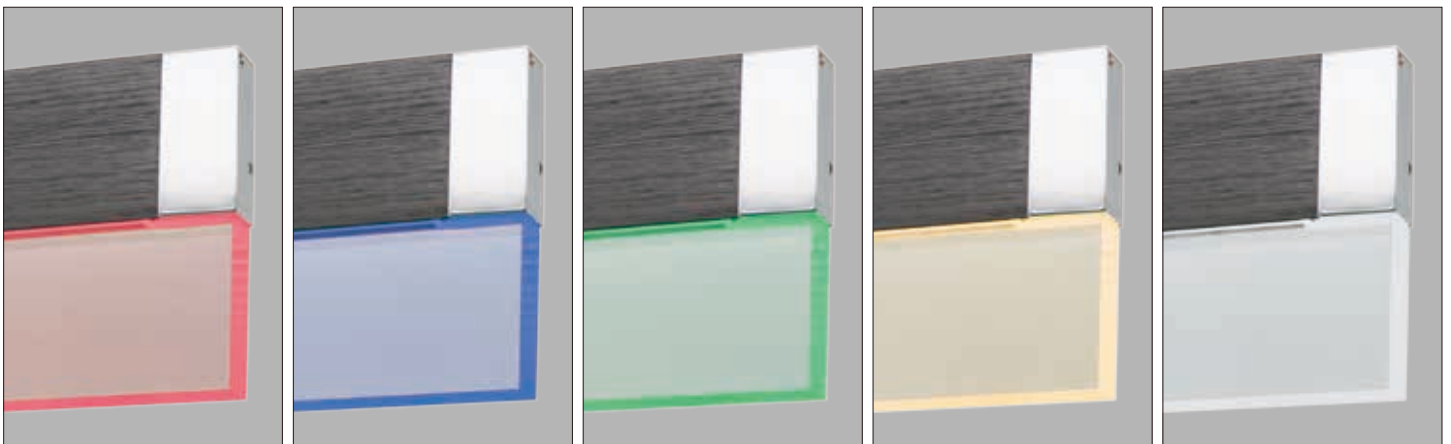

Color Ambience Light Control