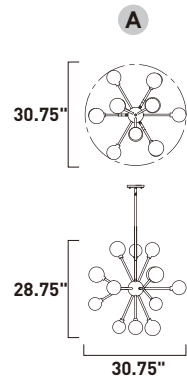

E24828-138PC
Pendant

	ITEM #	FINISH	LAMPING	DIMENSION	CRI	LUMENS	Additional Information
A	E24828	138PC	15 x 4W G9 LED 3000K (Incl.)	30.75"L x 30.75"W x 28.75"H, 61.75"OAH	90+	6750	

Finish: Smoke glass (138) Polished Chrome (PC)