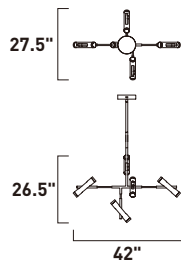

AMBIT

- Two tone Black and Satin Nickel finish
- Adjustable heads direct light
- Up and down light
- 3000K Color Temperature
- CRI 80+
- Dimmable with Triac or ELV dimmers

E25045-BKSN
Pendant

ITEM #	FINISH	LAMPING	DIMENSION	LUMENS			Additional Information
				CRI	INIT.	DEL.	
A E25045	BKSN	10 x 3W PCB LED 3000K (Integrated)	42"L x 27.5"W x 26.5"H, 67.5"OAH	80+	2400	1882	

Finish: Black/Satin Nickel (BKSN)