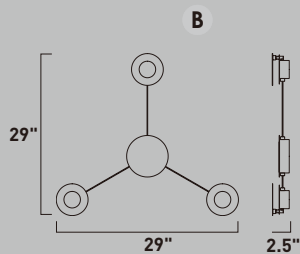

E23173-BKWT
Wall Mount

ITEM #	FINISH	LAMPING	DIMENSION	CRI	LUMENS		Additional Information	
					INIT.	DEL.		
A	E23172	BKWT	4.8W PCB LED 3000K (Integrated)	17.5"W x 24.5"H x 2.5"Ext.	80+	480	360	
B	E23173	BKWT	7.2W PCB LED 3000K (Integrated)	29"W x 29"H x 2.5"Ext.	80+	720	540	

Finish: Black/White (BKWT)