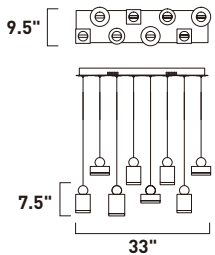

ITEM #	FINISH	LAMPING	DIMENSION	LUMENS		Additional Information
				CRI	INIT. DEL.	
A E20867	75BKGLD	51W PCB LED 3000K (Integrated)	33"L x 9.5"W x 7.5"H, 129.5"OAH	80+	3570	2490

Finish: Clear Acrylic (75) Black/Gold (BKGLD)