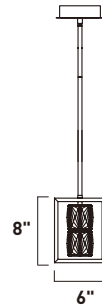

B

	ITEM #	FINISH	LAMPING	DIMENSION	LUMENS			Additional Information
					CRI	INIT.	DEL.	
A	E23300	20BK	22W PCB LED 3000K (Integrated)	15.75"L x 15.75"W x 9.25"H	90+	2420	1750	
B	E23301	20BK	6.5W PCB LED 3000K (Integrated)	6"L x 6"W x 8"H, 51.75"OAH	90+	715	310	