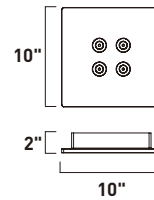

ITEM #	FINISH	LAMPING	DIMENSION	LUMENS			Additional Information
					CRI	INIT.	DEL.	
A	E25010	GY, WT	5 x 3W PCB LED 3000K (Integrated)	7.25"L x 7.25"W x 2.5"H	90+	1400	940	
B	E25012	GY, WT	4 x 3W PCB LED 3000K (Integrated)	10"L x 10"W x 2"H	90+	1170	760	

Finish options: Grey (GY) White (WT)