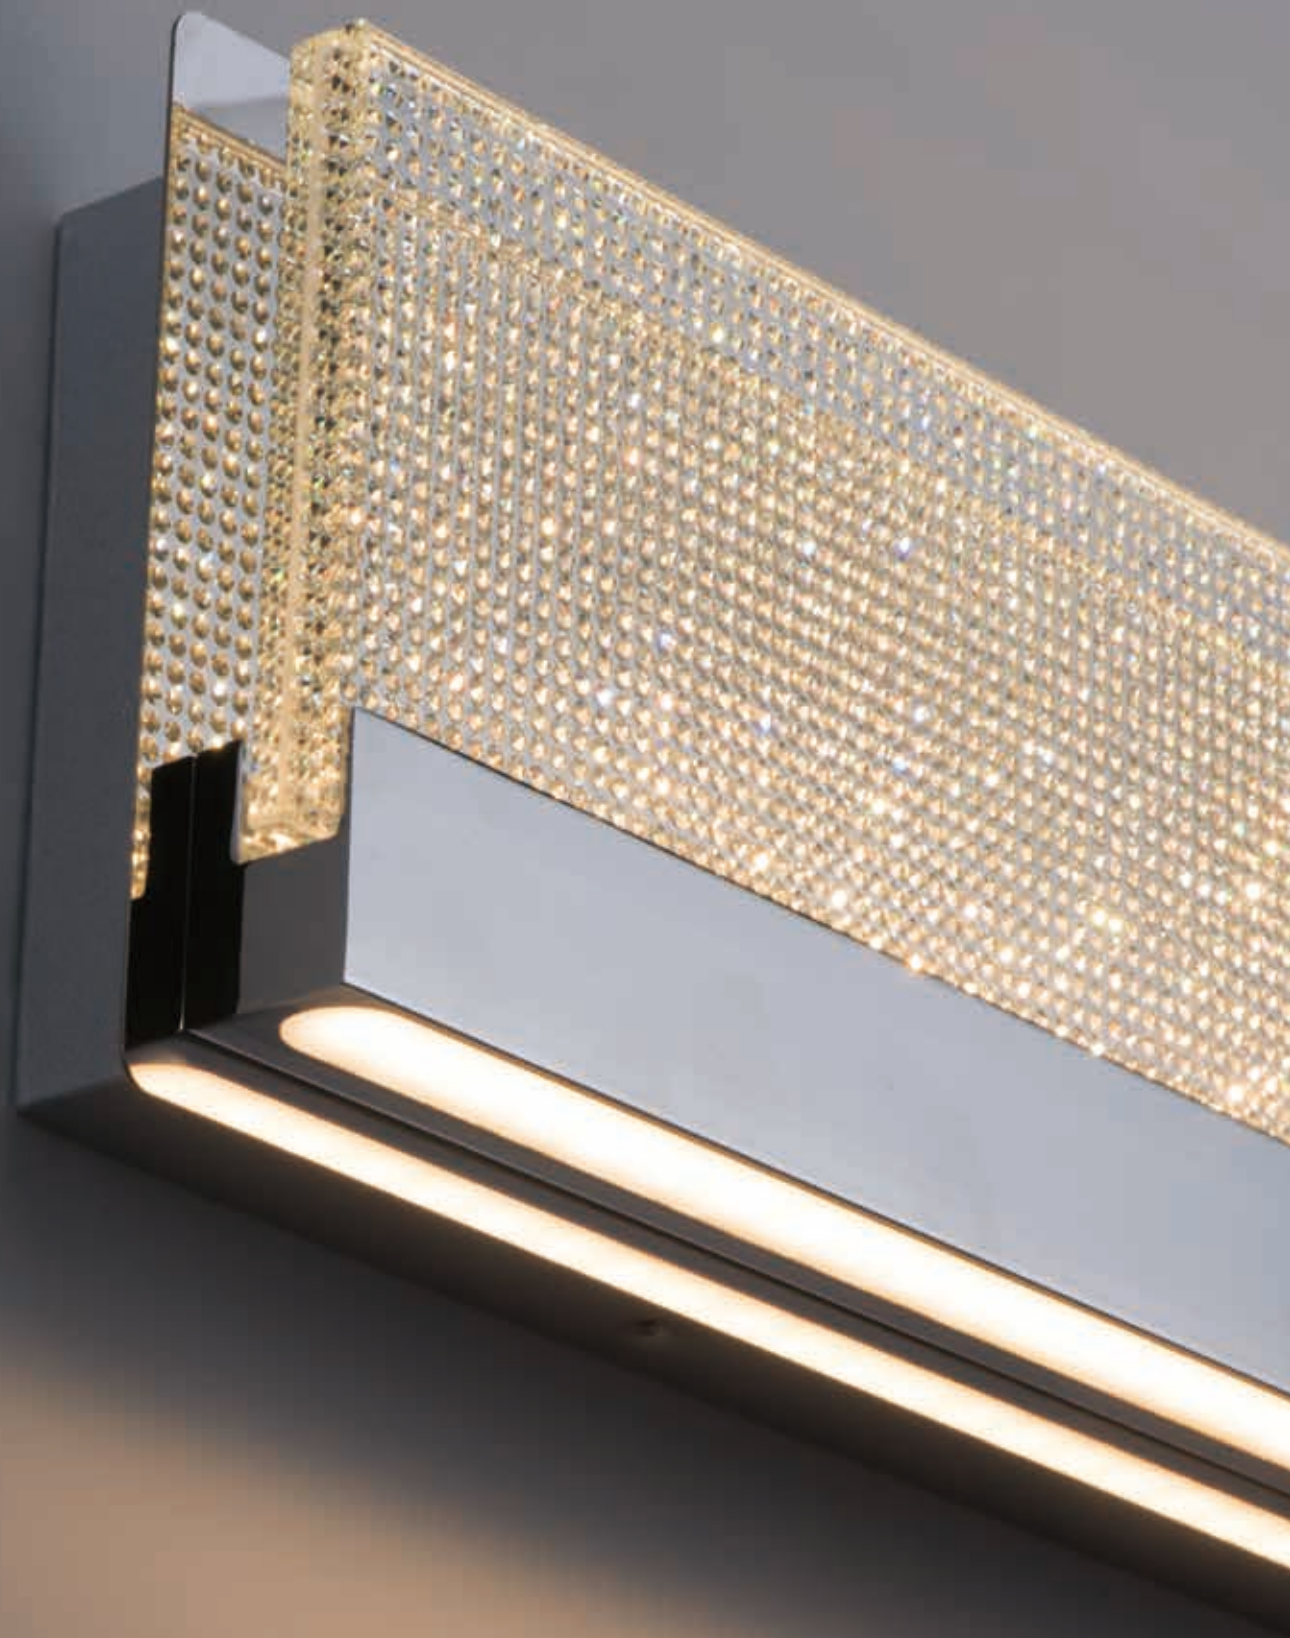

Finish: Clear Crystal (122) Polished Chrome (PC)

WATERFALL

An aluminum frame of Polished Chrome or Black, cascades downward and supports a frosted acrylic diffuser which nicely diffuses the light from the LED enclosed. A perfect complement to the similar bath hardware found in many homes today.