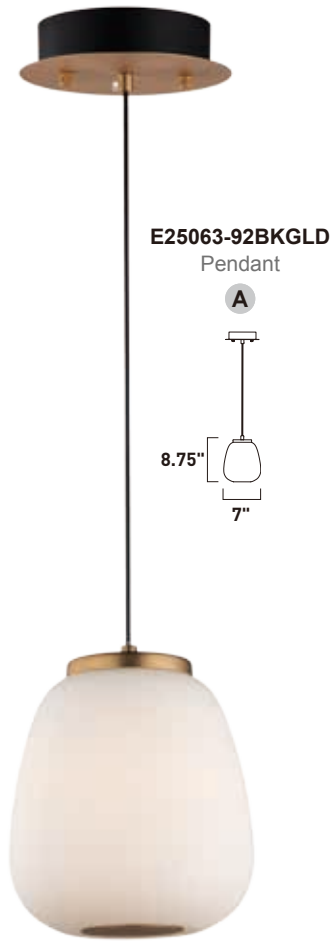

SOJI

- Two tone Black with Gold finish
- Satin White opal glass shades
- Pendants and wall sconces include JA8 LED G9 bulb
- 3000K Color Temperature
- CRI 90+
- Dimmable with Triac or ELV dimmers

	ITEM #	FINISH	LAMPING	DIMENSION	LUMENS		Additional Information
					CRI	INIT. DEL.	
A	E25063	92BKGLD	2 x 5W G9 LED 3000K (Incl.)	7"L x 7"W x 8.75"H, 131"OAH	90+	960 760	
B	E25064	92BKGLD	2 x 5W G9 LED 3000K (Incl.)	7"L x 7"W x 10.75"H, 133"OAH	90+	960 760	
C	E25065	92BKGLD	2 x 5W G9 LED 3000K (Incl.)	9"L x 9"W x 7.5"H, 131"OAH	90+	960 760	

Finish: Satin White glass (92) Black/Gold (BKGLD)