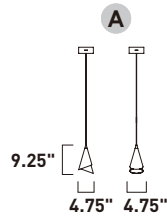

MERMAID

- Separated shades are adjustable
- Two tone matte Black and Metallic Gold finish
- LED diffuser
- 3000K Color Temperature
- CRI 80+
- Dimmable with Triac dimmers

E21441-BKMG
Pendant

B