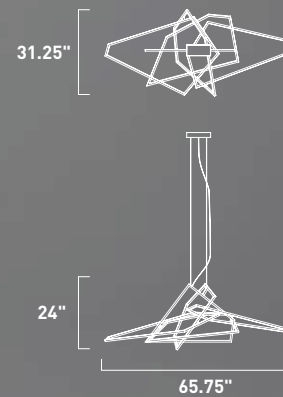

ITEM #	FINISH	LAMPING	DIMENSION	CRI	LUMENS	Additional Information
A	E22679	PC	80W LED 3000K (Integrated)	65.75"L x 31.25"W x 24"H, 146.25"OAH	80+	5600	

Finish: Polished Chrome (PC)