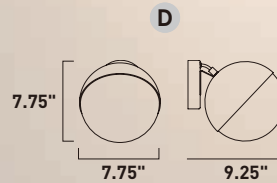

E20369-92BK, -92MG, -92SN
Wall Mount