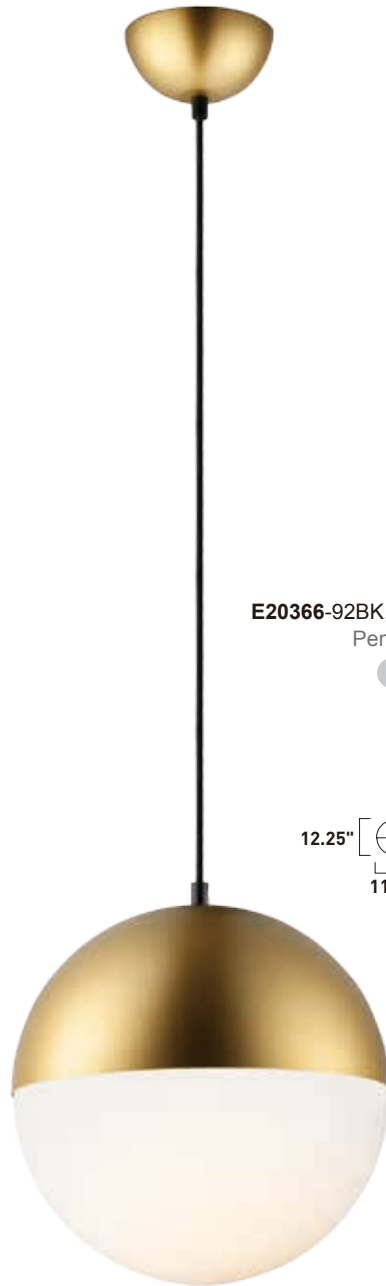

E20366-92BK, -92MG, -92SN

Pendant

B

ITEM #	FINISH	LAMPING	DIMENSION	LUMENS			Additional Information	
				CRI	INIT.	DEL.		
A	E20364	92BK, 92MG, 92SN	3 x 9W MB LED 3000K (Incl.)	16.5"L x 16.5"W x 8.5"H, 130.25"OAH	90+	1890	1270	JA8 Bulb Incl.
B	E20366	92BK, 92MG, 92SN	1 x 12W MB LED 3000K (Incl.)	11.75"L x 11.75"W x 12.25"H, 135"OAH	90+	840	830	JA8 Bulb Incl.

Finish options: Satin White glass (92) Black (BK) Metallic Gold (MG) Satin Nickel (SN)