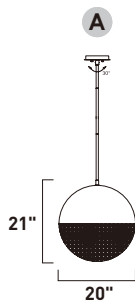

ECLIPSE

- 3000K Color Temperature
- CRI 90+
- Dimmable with Triac dimmers

	ITEM #	FINISH	LAMPING	DIMENSION	LUMENS		Additional Information
					CRI	INIT. DEL.	
A	E31228	20PC	32W PCB LED 3000K (Integrated)	20"W x 21"H, 65"OAH	90+	2240 2350	
B	E31225	20PC	29.5W PCB LED 3000K (Integrated)	15.75"W x 16.75"H, 60"OAH	90+	2065 2020	

Finish: Crystal (20) Polished Chrome (PC)