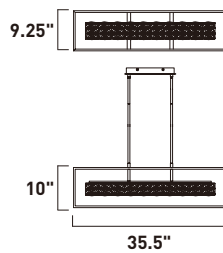

ZEPHYR

- Rectangular beveled crystals
- Matte Black steel frame
- 3000K Color Temperature
- CRI 90+
- Dimmable with Triac or ELV dimmers

E23304-20BK
Pendant

A

ITEM #	FINISH	LAMPING	DIMENSION	LUMENS			Additional Information
				CRI	INIT.	DEL.	
A E23304	20BK	27W PCB LED 3000K (Integrated)	35.5"L x 9.25"W x 10"H, 131.25"OAH	90+	2970	2289	