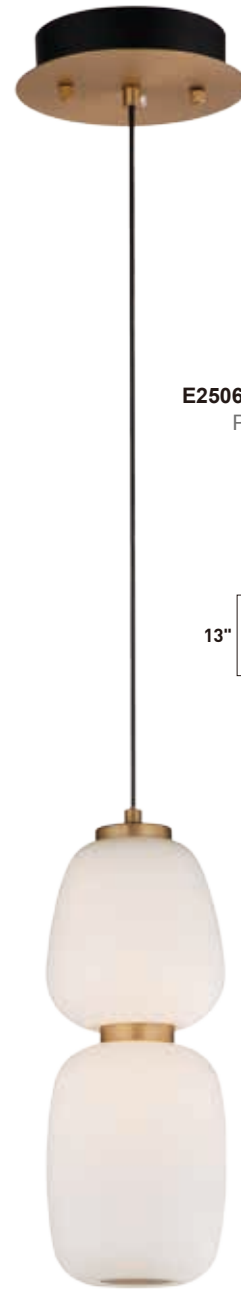

ITEM #	FINISH	LAMPING	DIMENSION	LUMENS			Additional Information
					CRI	INIT.	DEL.	
B	E25067	92BKGLD	13W PCB LED 3000K (Integrated)	6"L x 6"W x 17.25"H, 140"OAH	90+	1040	930	
C	E25066	92BKGLD	10W PCB LED 3000K (Integrated)	4.75"L x 4.75"W x 13"H, 135"OAH	90+	960	760	

Finish: Satin White glass (92) Black/Gold (BKGLD)