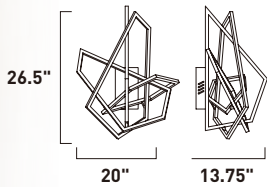

E22674-PC
Wall Mount

B