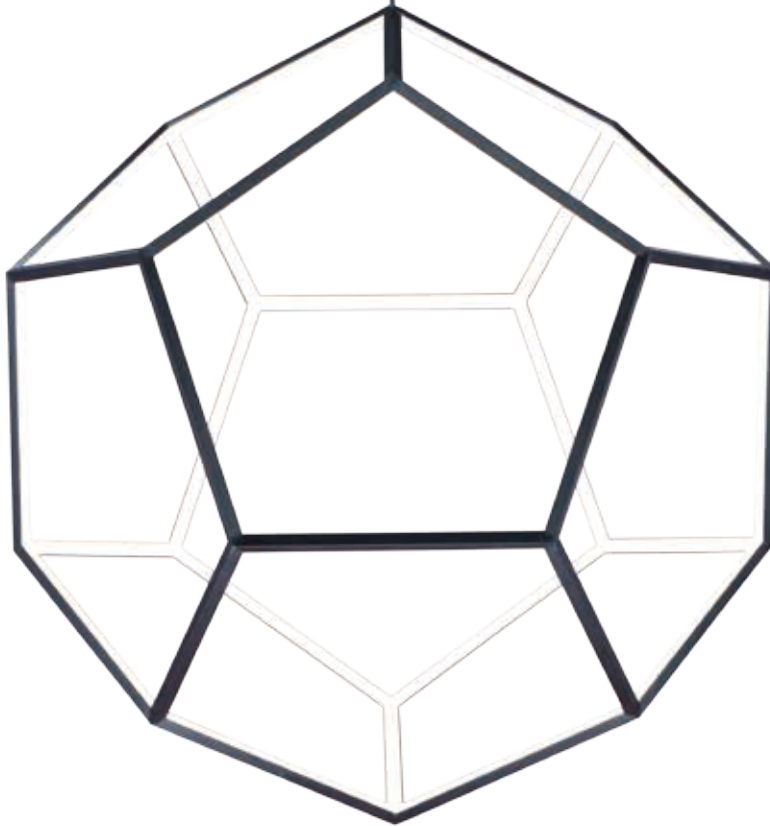

PENTA

- Available in Black finish
- 3000K Color Temperature
- CRI 80+
- Dimmable with Triac or ELV dimmers

E25108-BK
Pendant

A