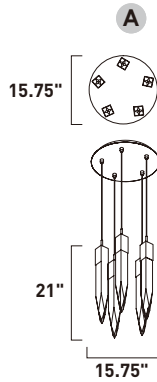

E31244-20BK, -20PC
Pendant