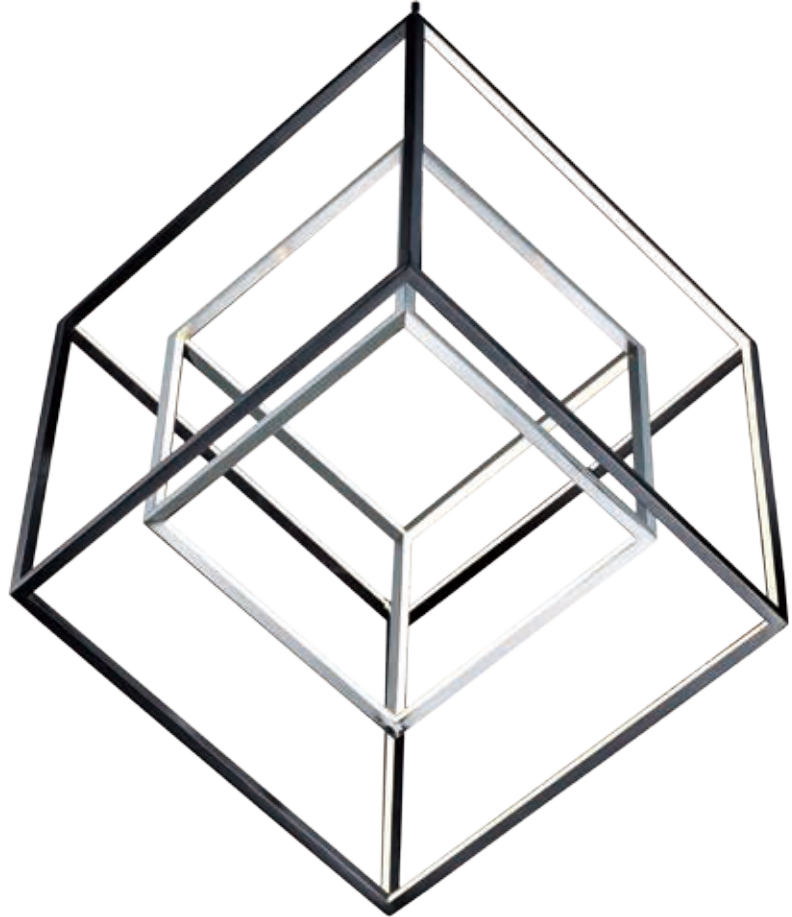

E30586-BKPC
Pendant

	ITEM #	FINISH	LAMPING	DIMENSION	LUMENS			Additional Information
					CRI	INIT.	DEL.	
A	E30586	BKPC	57W PCB LED 3000K (Integrated)	30.5"L x 30.5"W x 31"H, 120"OAH	80+	3990	2850	
B	E30584	BKPC	40W PCB LED 3000K (Integrated)	20.5"L x 20.5"W x 21"H, 120"OAH	80+	2800	2400	

Finish: Black/Polished Chrome (BKPC)