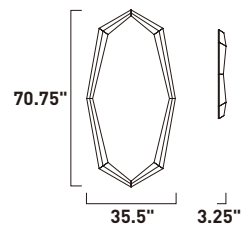

MIRRORS

LED MIRRORS

LED mirrors are an excellent addition to any upscale home. These mirrors excel in top of the line quality, features, and appearance. Not only can you adjust the brightness but you also can change the color temperature to enhance the design of the room and other functional applications. Available in a variety of sizes and shapes you are sure to find a perfect match to your décor.

Mirror

A