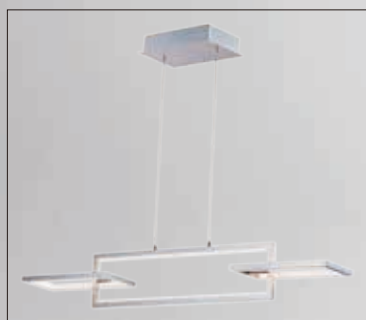

Finish: Satin Nickel (SN)

LINK

- Satin Nickel finish
- Adjustable frames to expand the pendants dimensions
- 3000K Color Temperature
- CRI 90+
- Dimmable with Triac dimmer

E20352-SN
Flush Mount

A

E20354-SN
Pendant