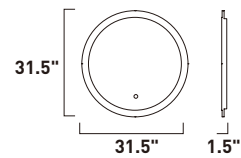

LED MIRRORS Acrylic

• Thick Acrylic Trim captures LED light along its edge

- Touch Dimmable
- Plug in or direct wire
- 3000 – 4500 – 6400K Color Temperature
- CRI 80+
- Dimmable with Triac dimmers

B

C

D

	ITEM #	FINISH	LAMPING	DIMENSION	HCO	CRI	LUMENS INIT.	LUMENS DEL.	Additional Information
B	E42022	83	18W PCB LED 3000/4500/6400K (Inte.)	23.75"W x 23.75"H x 1.5"Ext.	11.75"	80+	1260	900	
C	E42024	83	22W PCB LED 3000/4500/6400K (Inte.)	31.5"W x 31.5"H x 1.5"Ext.	15.75"	80+	1540	1100	
D	E42028	83	18W PCB LED 3000/4500/6400K (Inte.)	23.75"W x 31.5"H x 1.5"Ext.	15.75"	80+	1260	900	

Finish: Clear Acrylic (83)