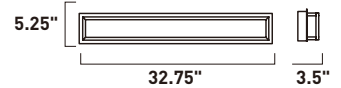

C

E30592-BK, -PC
Bath Vanity

D

E30594-BK, -PC
Bath Vanity

E

E30596-BK, -PC
Bath Vanity

F

ITEM #	FINISH	LAMPING	DIMENSION	HCO	CRI	INIT.	DEL.	LUMENS	Additional Information
C	E30598 BK, PC	48W PCB LED 3000K (Integrated)	20"L x 20"W x 6.5"H		80+	3360	2880		
D	E30592 BK, PC	10W PCB LED 3000K (Integrated)	17"W x 5.25"H x 3.5"Ext.	3.5"	80+	700	600		
E	E30594 BK, PC	16W PCB LED 3000K (Integrated)	24.75"W x 5.25"H x 3.5"Ext.	3.5"	80+	1120	960		
F	E30596 BK, PC	24W PCB LED 3000K (Integrated)	32.75"W x 5.25"H x 3.5"Ext.	3.5"	80+	1680	1440		

Finish options: Black (BK) Polished Chrome (PC)