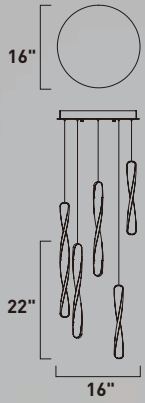

PIROUETTE

- Twisted Aluminum construction in matte Black finish
- 3200K Color Temperature
- CRI 80+
- Dimmable with Triac dimmers

Pendant

A

B

	ITEM #	FINISH	LAMPING	DIMENSION	LUMENS			Additional Information
					CRI	INIT.	DEL.	
A	E24154	BK	66W PCB LED 3200K (Integrated)	16"L x 16"W x 22"H, 142.5"OAH	80+	4620	3900	
B	E24159	BK	40W PCB LED 3200K (Integrated)	9.25"L x 9.25"W x 48"H	80+	2800	2800	

Finish: Black (BK)