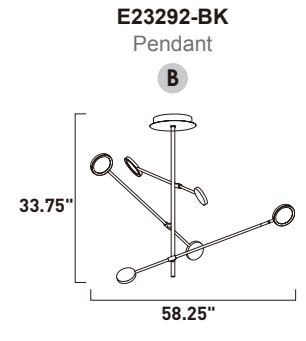

PADDLE

- Matte Black finish
- Edge lit LED panels
- Adjustable parts to direct light
- 3000K Color Temperature
- CRI 80+
- Dimmable with Triac dimmers

	ITEM #	FINISH	LAMPING	DIMENSION	LUMENS			Additional Information
					CRI	INIT.	DEL.	
A	E23291	BK	7W PCB LED 3000K (Integrated)	42.25"L x 8"W x 25.75"H	80+	490	400	
B	E23292	BK	21W PCB LED 3000K (Integrated)	58.25"L x 58.25"W x 33.75"H	80+	1470	1100	

Finish: Black (BK)