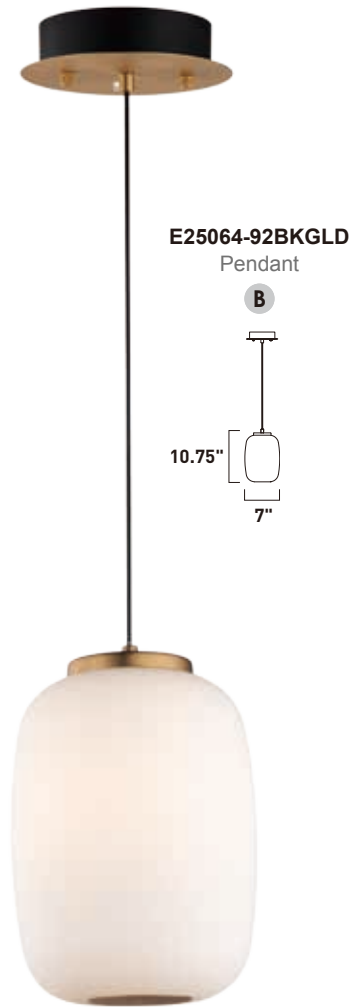

SOJI

- Two tone Black with Gold finish
- Satin White opal glass shades
- Pendants and wall sconces include JA8 LED G9 bulb
- 3000K Color Temperature
- CRI 90+
- Dimmable with Triac or ELV dimmers

	ITEM #	FINISH	LAMPING	DIMENSION	LUMENS		Additional Information
					CRI	INIT. DEL.	
A	E25063	92BKGLD	2 x 5W G9 LED 3000K (Incl.)	7"L x 7"W x 8.75"H, 131"OAH	90+	960 760	
B	E25064	92BKGLD	2 x 5W G9 LED 3000K (Incl.)	7"L x 7"W x 10.75"H, 133"OAH	90+	960 760	
C	E25065	92BKGLD	2 x 5W G9 LED 3000K (Incl.)	9"L x 9"W x 7.5"H, 131"OAH	90+	960 760	

Finish: Satin White glass (92) Black/Gold (BKGLD)