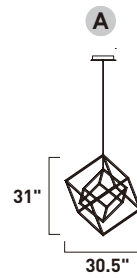

4 SQUARE

- Two tone finishes of Black and Polished Chrome
- Coordinating bath vanities and flush mounts available in Black or Polished Chrome
- 3000K Color Temperature
- CRI 80+
- Dimmable with Triac dimmers

	ITEM #	FINISH	LAMPING	DIMENSION	LUMENS			Additional Information
					CRI	INIT.	DEL.	
A	E30586	BKPC	57W PCB LED 3000K (Integrated)	30.5"L x 30.5"W x 31"H, 120"OAH	80+	3990	2850	
B	E30584	BKPC	40W PCB LED 3000K (Integrated)	20.5"L x 20.5"W x 21"H, 120"OAH	80+	2800	2400	

Finish: Black/Polished Chrome (BKPC)