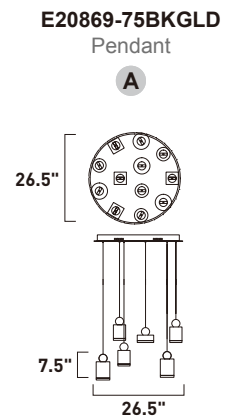

- Two tone Black and plated Gold finish
- Clear Acrylic diffusers
- 3000K Color Temperature
- CRI 80+
- Dimmable with Triac dimmers

ITEM #	FINISH	LAMPING	DIMENSION	CRI	LUMENS		Additional Information
					INIT.	DEL.	
A E20869	75BKGLD	77.6W PCB LED 3000K (Integrated)	26.5"L x 26.5"W x 7.5"H, 129.5"OAH	80+	5432	3980	

Finish: Clear Acrylic (75) Black/Gold (BKGLD)