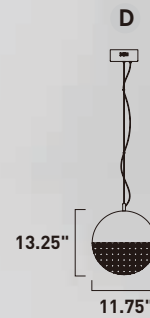

Finish: Crystal (20) Polished Chrome (PC)

E31226-20PC
Pendant

E31224-20PC
Pendant

	ITEM #	FINISH	LAMPING	DIMENSION	LUMENS			Additional Information
					CRI	INIT.	DEL.	
C	E31226	20PC	21.8W PCB LED 3000K (Integrated)	18.5"W x 8.5"H, 130.25"OAH	90+	1526	1215	
D	E31224	20PC	25.6W PCB LED 3000K (Integrated)	11.75"W x 13.25"H, 135.25"OAH	90+	1792	1540	