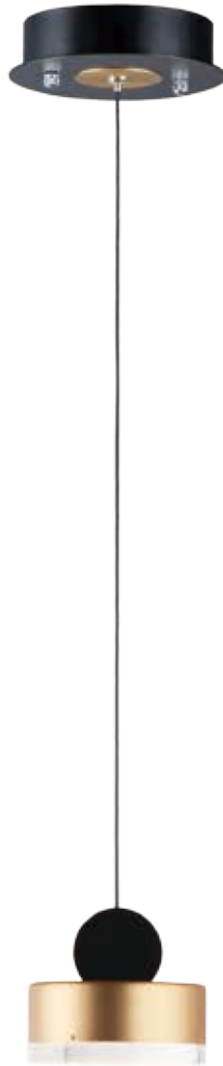

B

C

D

ITEM #	FINISH	LAMPING	DIMENSION	LUMENS	CRI	INIT.	DEL.	Additional Information
B	E20860	75BKGLD	5W PCB LED 3000K (Integrated)	3.5"L x 3.5"W x 6.75"H, 128.5"OAH	80+	350	240	
C	E20861	75BKGLD	7.2W PCB LED 3000K (Integrated)	4.75"L x 4.75"W x 4.25"H, 125.75"OAH	80+	504	450	
D	E20862	75BKGLD	7.2W PCB LED 3000K (Integrated)	4"L x 4"W x 7.5"H, 129"OAH	80+	504	450	

Finish: Clear Acrylic (75) Black/Gold (BKGLD)