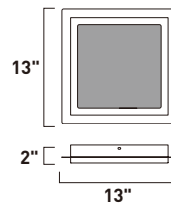

E24601-122PC
Flush Mount

ITEM #	FINISH	LAMPING	DIMENSION	LUMENS			Additional Information
				HCO	CRI	INIT. DEL.	
A	E24600	122PC 25.6W LED 3000K (Integrated)	13.75"L x 13.75"W x 2"H		90+	1790 460	
B	E24605	122PC 8W LED 3000K (Integrated)	5.5"W x 11"H x 2.25"Ext.	5.5"	90+	880 298	
C	E24601	122PC 25.6W LED 3000K (Integrated)	13"L x 13"W x 2"H		90+	1790 370	

Finish: Clear Crystal (122) Polished Chrome (PC)