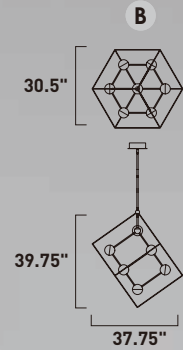

E20446-BKPC
Pendant

ITEM #	FINISH	LAMPING	DIMENSION	LUMENS			Additional Information	
				CRI	INIT.	DEL.		
A	E20443	BKPC	40.5W PCB LED 3000K (Integrated)	22.25"L x 22.25"W x 29"H, 75.25"OAH	90+	2835	2090	
B	E20446	BKPC	40.5W PCB LED 3000K (Integrated)	37.75"L x 30.5"W x 39.75"H, 85"OAH	90+	2835	2100	

Finish: Black/Polished Chrome (BKPC)