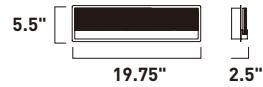

E24603-122PC
Bath Vanity

B