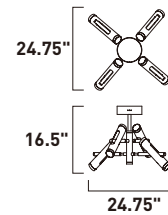

ITEM #	FINISH	LAMPING	DIMENSION	LUMENS		Additional Information
					CRI	INIT. DEL.	
B	E25043	BKSN	6 x 3W PCB LED 3000K (Integrated)	14"L x 14"W x 10"H, 132"OAH	80+	1440 1199	
C	E25044	BKSN	8 x 3W PCB LED 3000K (Integrated)	24.75"L x 24.75"W x 16.5"H	80+	1920 1474	

Finish: Black/Satin Nickel (BKSN)