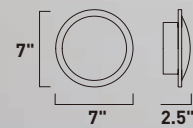

E21540-90BKGLD
Flush/Wall Mount

D