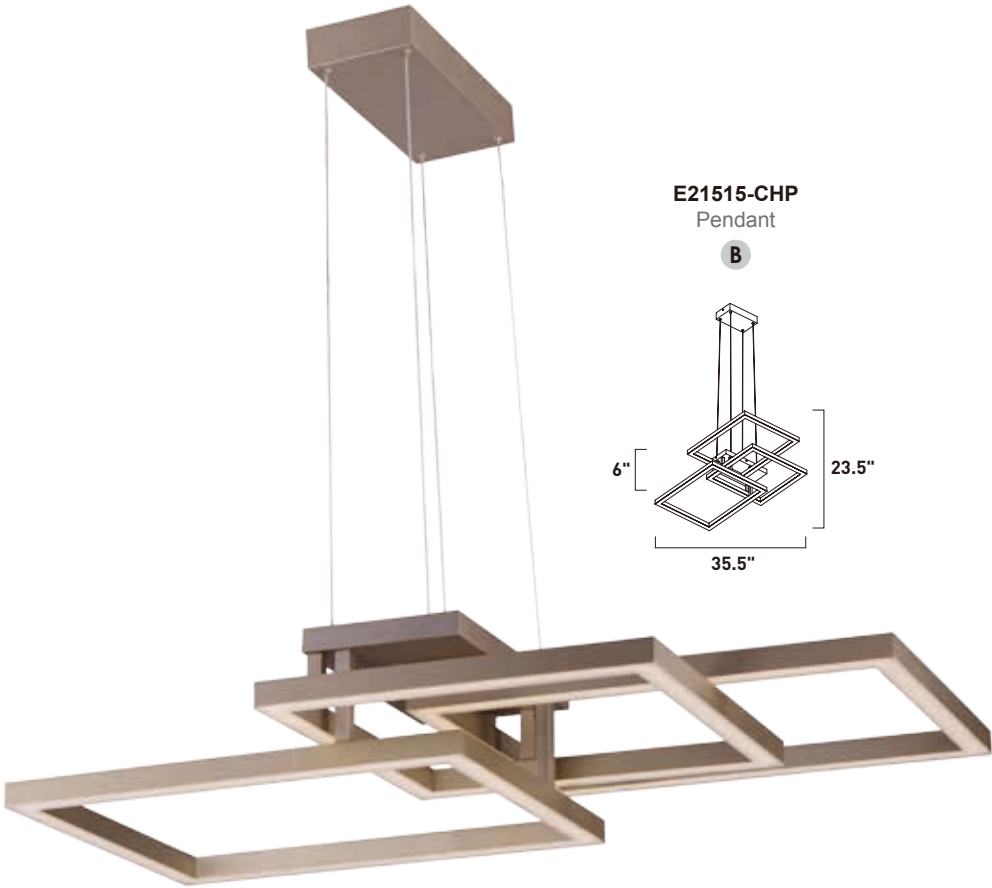

TRAVERSE

- Dimmable with Triac Dimmer
- 3000K Color Temperature
- CRI 80+

	ITEM #	FINISH	LAMPING	DIMENSION	CRI	LUMENS INIT.	DEL.	Additional Information
A	E21516	CHP	95W PCB LED 3000K (Integrated)	31"W x 5.75"H, 127"OAH	80+	7840	5500	
B	E21515	CHP	86W PCB LED 3000K (Integrated)	35.5"W x 6"H, 127.75"OAH	80+	6650	5860	

Finish: Champagne (CHP)