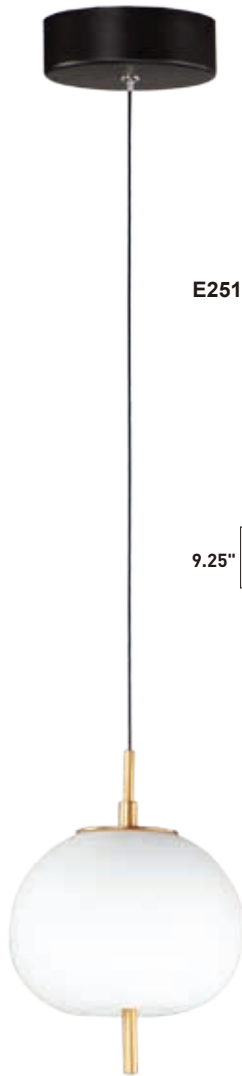

- Two tone Black with Gold finish
- Satin White opal glass shades
- 3000K Color Temperature
- CRI 80+
- Dimmable with Triac or ELV dimmers

E25111-92BKGLD

Pendant

B