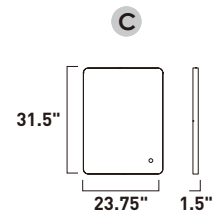

- Available in Anodized Bronze or Brushed Aluminum
- Coordinating free standing mirror that can be wall mounted as well

LED MIRRORS Aluminum

- Touch Dimmable
- Plug in or direct wire
- 3000 – 4500 – 6400K Color Temperature
- CRI 80+
- Dimmable with Triac dimmers

ITEM #	FINISH	LAMPING	DIMENSION	HCO	LUMENS	CRI	INIT. DEL.	Additional Information
A	E20029	PC	35.5"W x 70.75"H x 3.25"Ext.					
B	E42012	90AL, 90BRZ; 22W PCB LED 3000/4500/6400K (Inte.)	23.75"W x 29.5"H x 1.5"Ext.	14.75"	80+	1540	1100	
C	E42014	90AL, 90BRZ; 25W PCB LED 3000/4500/6400K (Inte.)	23.75"W x 31.5"H x 1.5"Ext.	15.75"	80+	1750	1250	
D	E42016	90AL, 90BRZ; 22W PCB LED 3000/4500/6400K (Inte.)	27.5"W x 27.5"H x 1.5"Ext.	13.75"	80+	1540	1100	

Finish options: Frosted glass (90) Aluminum (AL) Anodized Bronze (BRZ) Polished Chrome (PC)