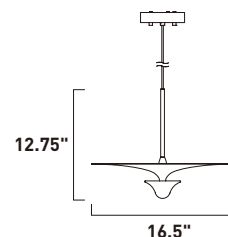

E21464-WTBK
Pendant

C

	ITEM #	FINISH	LAMPING	DIMENSION	LUMENS		Additional Information		
					HCO	CRI		INIT.	DEL.
A	E21461	WTBK	7.5W PCB LED 3000K (Integrated)	11"W x 11"H x 4"Ext.	5.5"	90+	525	280	
B	E21468	WTBK	7.5W PCB LED 3000K (Integrated)	16.5"W x 72.75"H		90+	525	280	
C	E21464	WTBK	7.5W PCB LED 3000K (Integrated)	16.5"W x 12.75"H, 134.25"OAH		90+	525	280	

Finish: White/Black (WTBK)