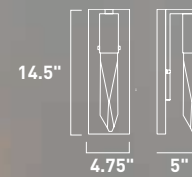

Finish options: Crystal (20) Black (BK) Polished Chrome (PC)

E31249-20BK, -20PC
Flush Mount

C

E31240-20BK, -20PC
Wall Mount

D

	ITEM #	FINISH	LAMPING	DIMENSION	HCO	CRI	LUMENS INIT.	DEL.	Additional Information
C	E31249	20BK, 20PC	9 x 6W LED 3000K (Integrated)	17.75"L x 17.75"W x 14.5"H		90+	5040	4284	
D	E31240	20BK, 20PC	1 x 6W LED 3000K (Integrated)	4.75"W x 14.5"H x 5"Ext.	7.25"	90+	560	480	