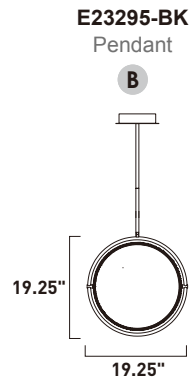

PADDLE

- Matte Black finish
- Edge lit LED panels
- Adjustable parts to direct light
- 3000K Color Temperature
- CRI 80+
- Dimmable with Triac dimmers

	ITEM #	FINISH	LAMPING	DIMENSION	LUMENS			Additional Information
					CRI	INIT.	DEL.	
A	E23293	BK	16W PCB LED 3000K (Integrated)	10.5"L x 10.25"W x 10.25"H, 54.25"OAH	80+	1120	1200	
B	E23295	BK	33W PCB LED 3000K (Integrated)	19.25"L x 18.5"W x 19.25"H, 63.25"OAH	80+	2310	2145	

Finish: Black (BK)