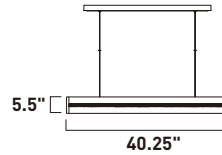

- Friends of HUE product
- Natural wood pendants available in Antique Pecan with Brushed Champagne or Wenge with Polished Chrome
- Color Ambience tuning
- CRI 90+
- Unlock all the features with Philips HUE Bridge
- Compatible with Amazon Echo, Apple HomeKit, Google Home, and other Smart Home Controls

E35016-APBCN, -WEPC
Pendant