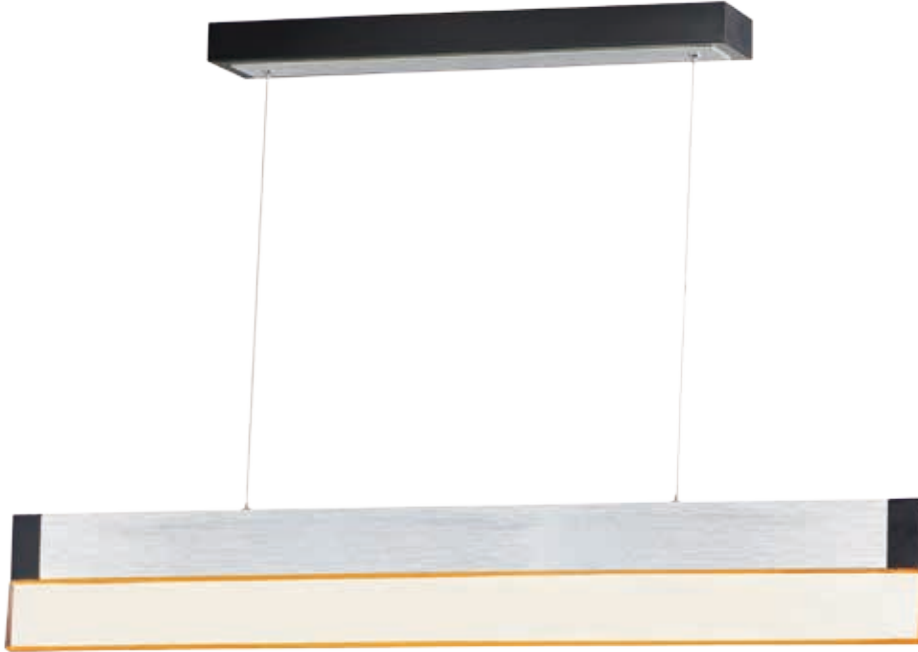

Finish: Antique Pecan/Brushed Champagne (APBCN) Wenge/Polished Chrome (WEPC)

iBAR

The iBar Friends of Hue collection features aluminum channels anodized in your choice of Brushed Aluminum or Brushed Black. The pendants support a solid block of Clear acrylic which creates a dramatic lighting effect. Entertain with 96 million color combinations or enjoy the health benefits of a regularly changing color temperature to suit the mood of the day. With Philips Hue technology, you can program a variety of themes for the ultimate in convenience, health, security, and entertainment.