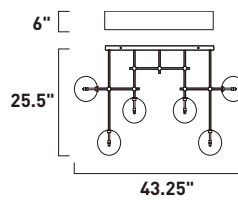

ITEM #	FINISH	LAMPING	DIMENSION	LUMENS		Additional Information
				CRI	INIT. DEL.	
A E25078	18BKSN	6 x 1.5W G4 LED 3000K (Incl.)	43.25"L x 6"W x 25.5"H	90+	900 720	

Finish: Clear glass (18) Black/Satin Nickel (BKSN)