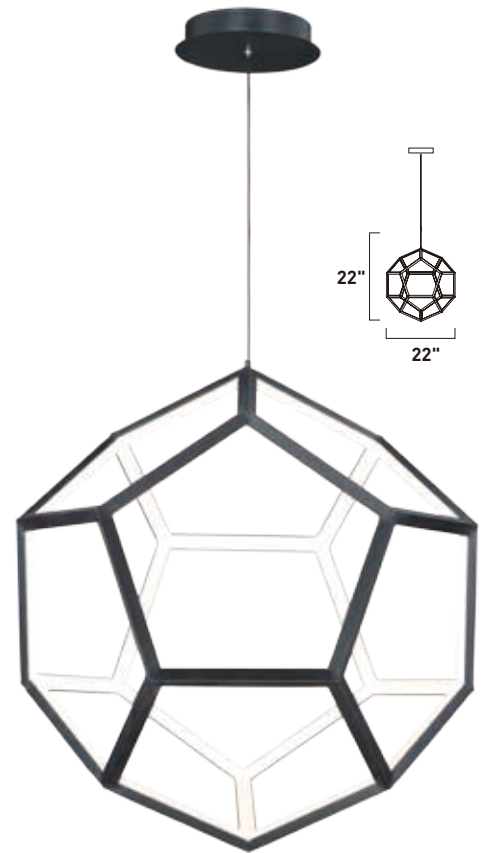

E25104-BK
Pendant

C

	ITEM #	FINISH	LAMPING	DIMENSION	LUMENS			Additional Information
					CRI	INIT.	DEL.	
A	E25108	BK	108W PCB LED 3000K (Integrated)	40"W x 40"H, 163"OAH	80+	8640	6480	
B	E25106	BK	85W PCB LED 3000K (Integrated)	28"W x 28"H, 151"OAH	80+	6800	5100	
C	E25104	BK	62W PCB LED 3000K (Integrated)	22"W x 22"H, 145"OAH	80+	4960	3720	

Finish: Black (BK)