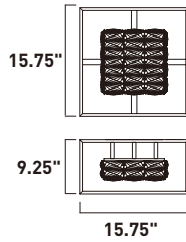

ZEPHYR

- Rectangular beveled crystals
- Matte Black steel frame
- 3000K Color Temperature
- CRI 90+
- Dimmable with Triac or ELV dimmers

A

B

	ITEM #	FINISH	LAMPING	DIMENSION	LUMENS			Additional Information
					CRI	INIT.	DEL.	
A	E23300	20BK	22W PCB LED 3000K (Integrated)	15.75"L x 15.75"W x 9.25"H	90+	2420	1750	
B	E23301	20BK	6.5W PCB LED 3000K (Integrated)	6"L x 6"W x 8"H, 51.75"OAH	90+	715	310	

Finish: Crystal (20) Black (BK)