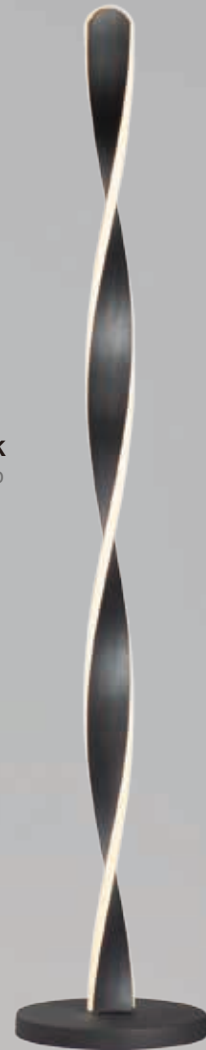

Finish: Black (BK)

PIROUETTE

- Twisted Aluminum construction in matte Black finish
- 3200K Color Temperature
- CRI 80+
- Dimmable with Triac dimmers

E24154-BK

Pendant

A

E24159-BK
Floor Lamp

B