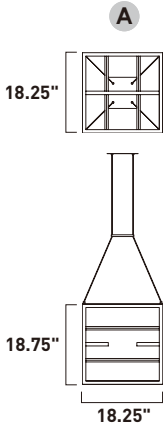

CHAMBER

- Two tone Black and painted Gold finish
- 3000K Color Temperature
- CRI 90+
- Dimmable with Triac dimmers

ITEM #	FINISH	LAMPING	DIMENSION	LUMENS		Additional Information
				CRI	INIT. DEL.	
A	E21224 BKGLD	44W PCB LED 3000K (Integrated)	18.25"L x 18.25"W x 18.75"H, 132.25"OAH	90+	3080 1840	
B	E21226 BKGLD	51W PCB LED 3000K (Integrated)	23.75"L x 23.75"W x 24.25"H, 137.75"OAH	90+	3570 2130	

Finish: Black/Gold (BKGLD)