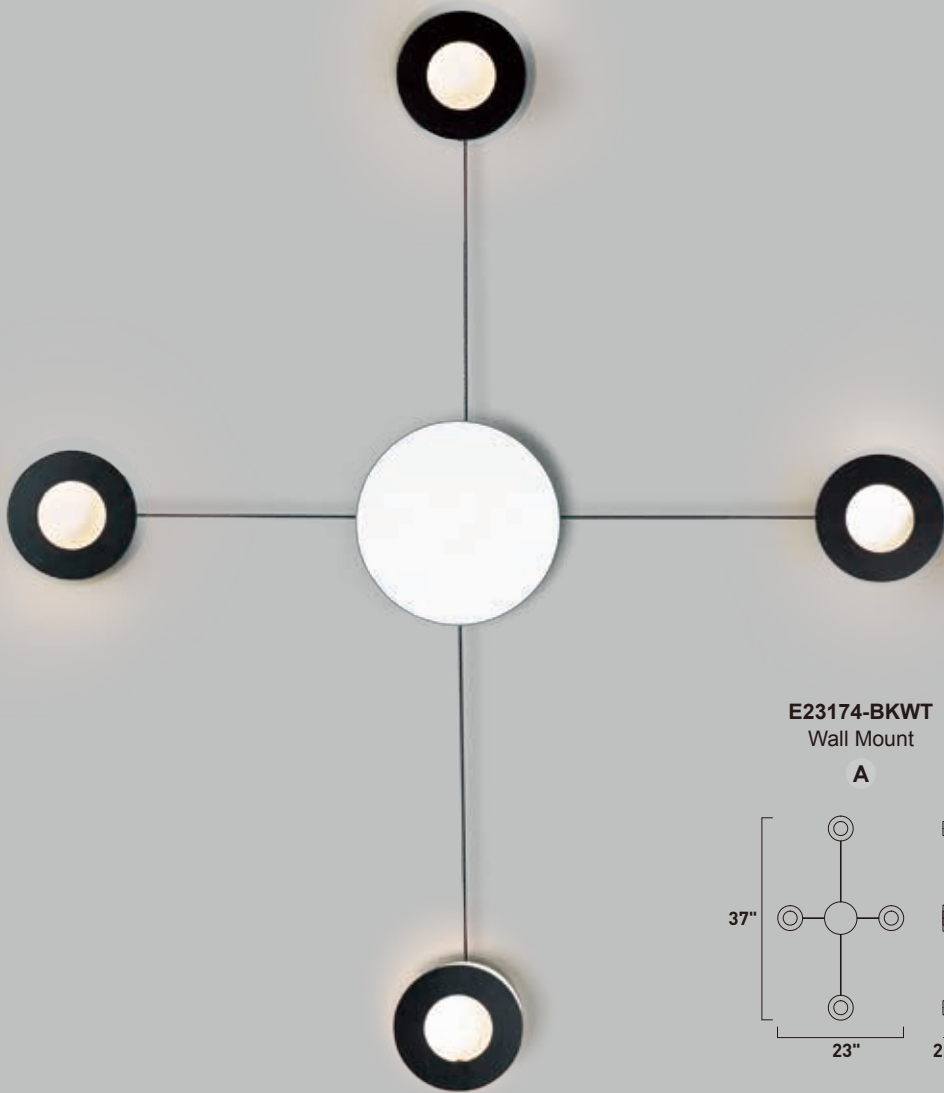

Finish options: Black (BK) White (WT)

ORBITAL

A creative way to add light to a room, this collection can be arrayed in many configurations. Simply install the main canopy on an outlet and position the Moons at your desired location within 3 feet from the center. Each moon is finished White on the backside and Black on the face. The face can move from side to side and also in an outward direction.