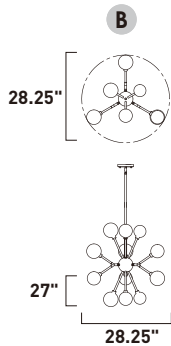

ITEM #	FINISH	LAMPING	DIMENSION	CRI	LUMENS	Additional Information
B	E24825	138PC	12 x 4W G9 LED 3000K (Incl.)	28.25"L x 28.25"W x 27"H, 60.75"OAH	90+	5400	
C	E24822	138PC	9 x 4W G9 LED 3000K (Incl.)	27.5"L x 27.5"W x 20"H, 57.75"OAH	90+	4050	

Finish: Smoke glass (138) Polished Chrome (PC)