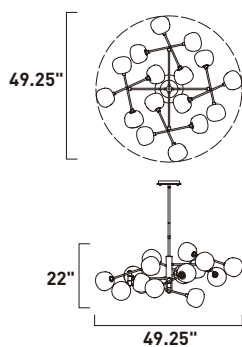

PARALLEL

This unique design feature arms of Black with Gold accents that support glass in glass orbs which are Clear on the outside and Frost on the inside. The glass orbs are threaded that allows for secure attachment without the use of external screws. Ample light is provided from LED G9 lamps which are included.

- Two tone Black and plated Gold finish
- Dual Clear/Frosted Glass spheres
- Adjustable arms to customize configuration
- 3000K Color Temperature
- CRI 80+
- Dimmable with Triac dimmers
- LED G9 bulbs included

E23286-93BKGLD
Pendant

A

	ITEM #	FINISH	LAMPING	DIMENSION	CRI	LUMENS INIT.	DEL.	Additional Information
A	E23286	93BKGLD	16 x 4W G9 LED 3000K (Incl.)	49.25"W x 49.25"W x 22"H, 61"OAH	80+	7200	6000	

Finish: Clear glass (93) Black/Gold (BKGLD)