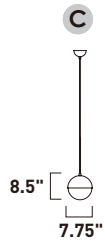

E20361-92BK, -92MG, -92SN
Pendant