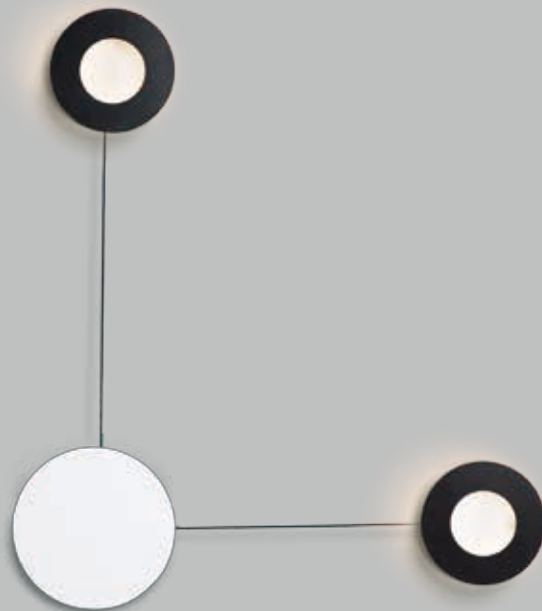

ORBITAL

- Two tone Black/White finish
- Directional ring to adjust the light
- Each satellite module is provided with 3 feet of wire to customize your mounting design
- 3000K Color Temperature
- CRI 80+
- Dimmable with Triac dimmers

E23172-BKWT
Wall Mount