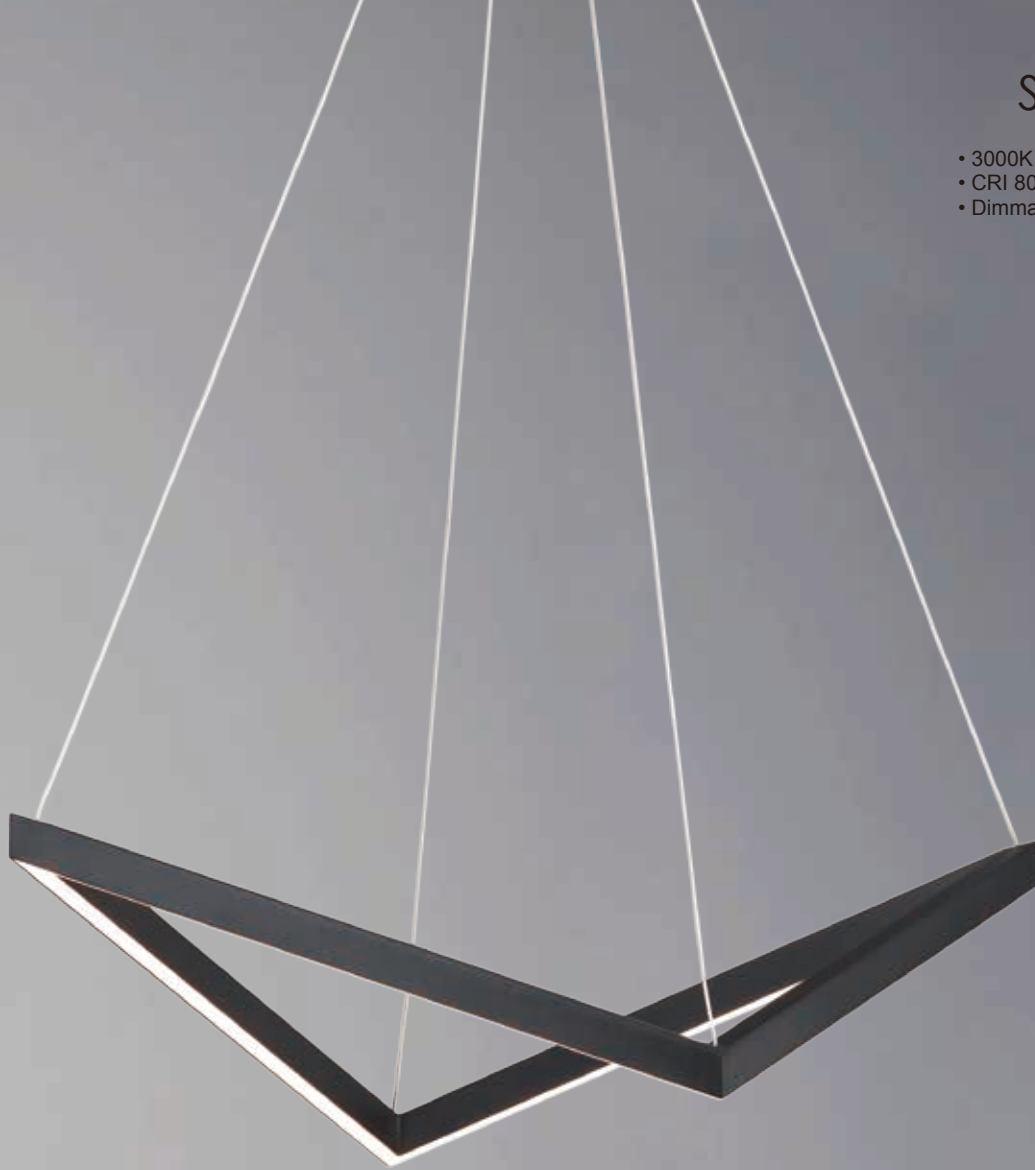

STEALTH

- 3000K Color Temperature
- CRI 80+
- Dimmable with Triac dimmers

B

ITEM #	FINISH	LAMPING	DIMENSION	LUMENS			Additional Information
				CRI	INIT.	DEL.	
B E30574	BK	36W PCB LED 3000K (Integrated)	21.25"L x 21.25"W x 8.5"H, 128.5"OAH	80+	2500	1600	

Finish: Black (BK)