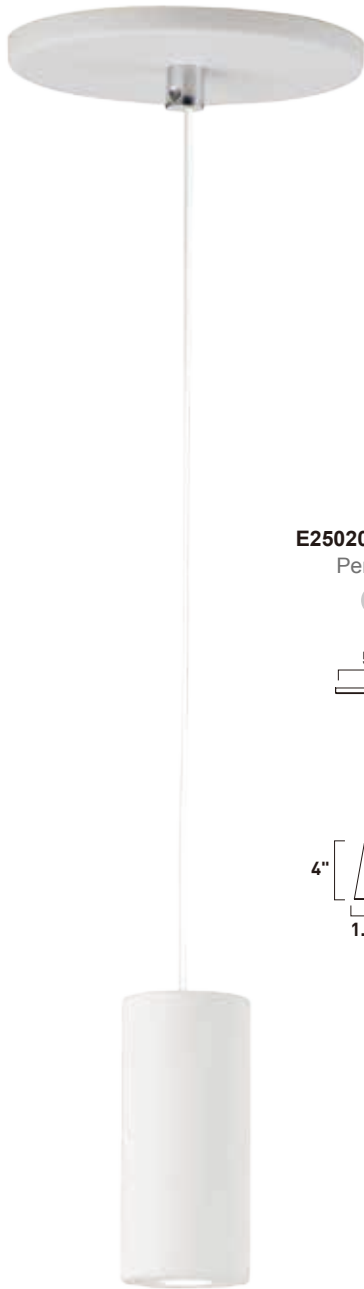

MICRO

- Various pendants constructed of either: Concrete, Gypsum, or Aluminum
- Black, White, Polished Chrome, and Satin Brass finishes available (Finish based on material)
- Low Profile Canopies
- 3000K Color Temperature
- CRI 90+
- Dimmable with Triac or ELV dimmers

E25020-GY, -WT
Pendant

B