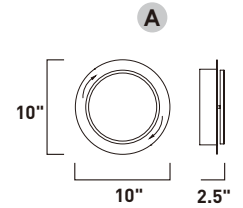

E20090-MW
Flush/Wall Mount