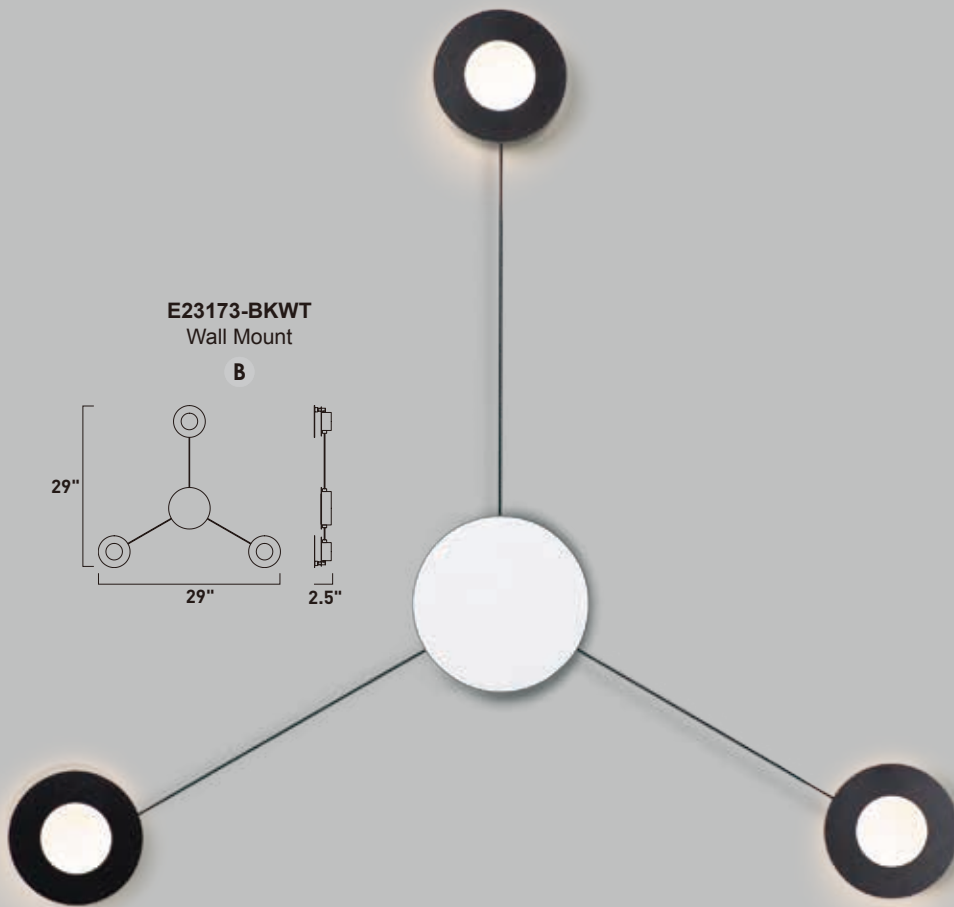

E23173-BKWT
Wall Mount

ITEM #	FINISH	LAMPING	DIMENSION	CRI	LUMENS		Additional Information	
					INIT.	DEL.		
A	E23172	BKWT	4.8W PCB LED 3000K (Integrated)	17.5"W x 24.5"H x 2.5"Ext.	80+	480	360	
B	E23173	BKWT	7.2W PCB LED 3000K (Integrated)	29"W x 29"H x 2.5"Ext.	80+	720	540	

Finish: Black/White (BKWT)