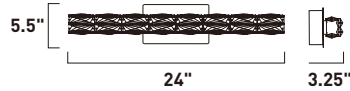

E23308-20PC
Bath Vanity

E