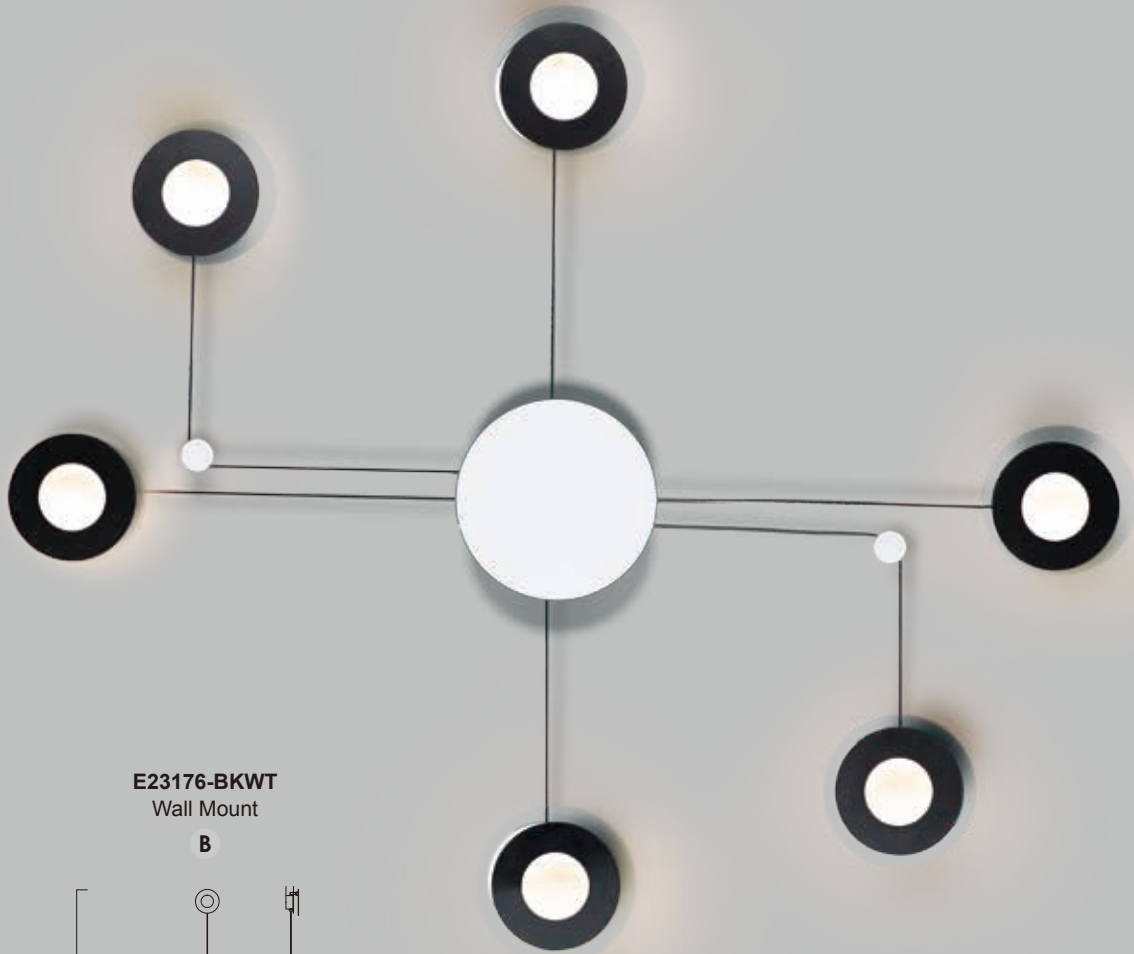

ORBITAL

- Two tone Black/White finish
- Directional ring to adjust the light
- Each satellite module is provided with 3 feet of wire to customize your mounting design
- 3000K Color Temperature
- CRI 80+
- Dimmable with Triac dimmers

B