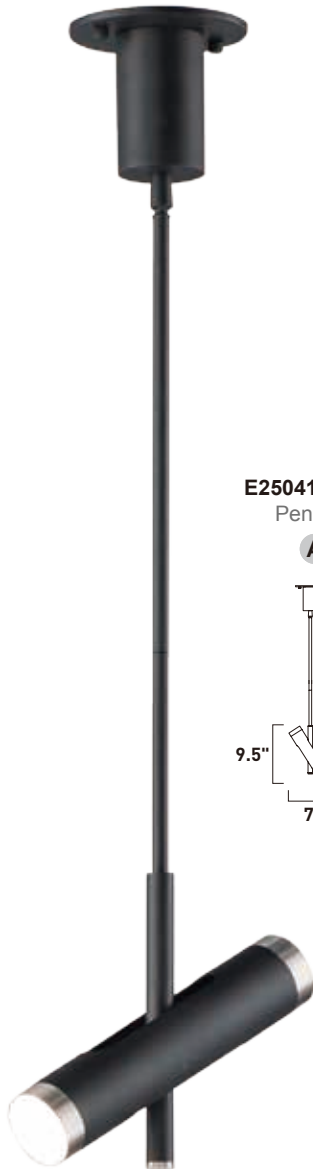

AMBIT

- Two tone Black and Satin Nickel finish
- Adjustable heads direct light
- Up and down light
- 3000K Color Temperature
- CRI 80+
- Dimmable with Triac or ELV dimmers