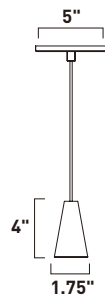

MICRO

- Various pendants constructed of either: Concrete, Gypsum, or Aluminum
- Black, White, Polished Chrome, and Satin Brass finishes available (Finish based on material)
- Low Profile Canopies
- 3000K Color Temperature
- CRI 90+
- Dimmable with Triac or ELV dimmers

B

C

ITEM #	FINISH	LAMPING	DIMENSION	LUMENS			Additional Information
				CRI	INIT.	DEL.	
A	E25024 BK, PC, SBR, WT	4.5W PCB LED 3000K (Integrated)	2"W x 2"H, 121.25"OAH	90+	360	220	
B	E25020 GY, WT	4.5W PCB LED 3000K (Integrated)	1.75"W x 4"H, 123.25"OAH	90+	360	220	
C	E25021 GY, WT	4.5W PCB LED 3000K (Integrated)	2.25"W x 4"H, 123.25"OAH	90+	360	220	

Finish Options: Black (BK) Grey (GY) Polished Chrome (PC) Satin Brass (SBR) White (WT)