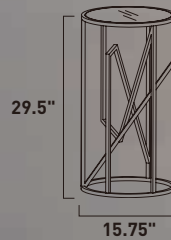

ITEM #	FINISH	LAMPING	DIMENSION	CRI	LUMENS	Additional Information
A	E71005	PC	24W PCB LED 3000K (Integrated)	19.5"L x 19.5"W x 20.5"H	80+	1680	LED
B	E71006	PC	24W PCB LED 3000K (Integrated)	15.75"L x 15.75"W x 29.5"H	80+	1680	LED
C	E71007	PC	24W PCB LED 3000K (Integrated)	15.75"L x 15.75"W x 35.5"H	80+	1680	LED

Finish: Polished Chrome (PC)