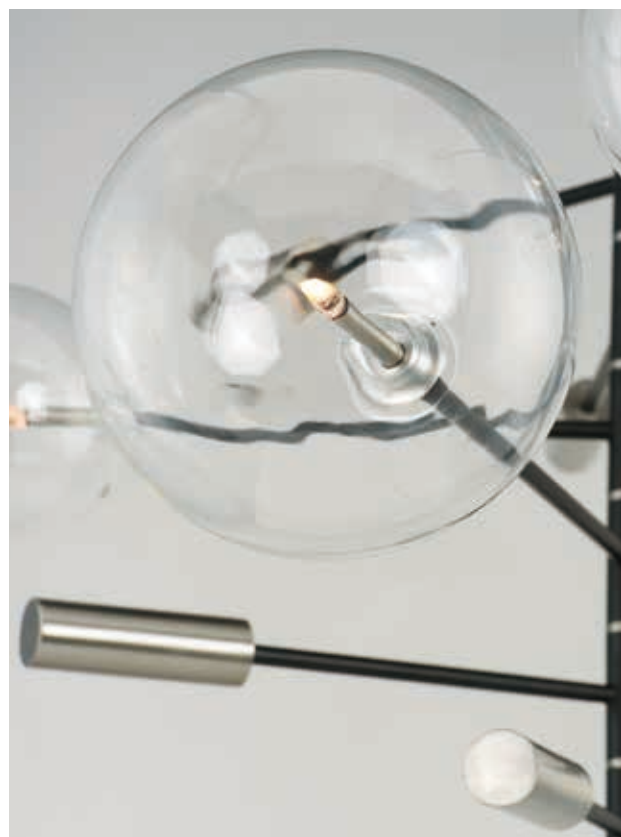

Finish: Black/Polished Chrome (BKPC)

GLOBAL

Clear blown glass shades of various sizes attach to a tubular body of Black with Satin Nickel accents to create a beautiful contemporary sculpture. The arms pivot on the body to allow flexibility of light direction.