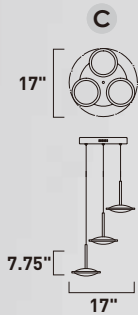

E21543-90BKGLD
Pendant