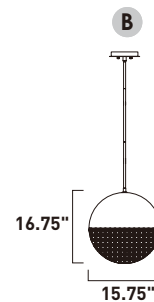

E31225-20PC
Pendant