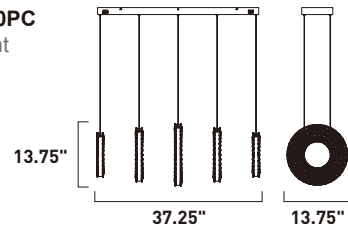

CHARM

- Rectangular Beveled Crystal
- 3000K Color Temperature
- CRI 90+
- Dimmable with Triac dimmers

E30568-20PC
Pendant

A

E30567-20PC
Pendant

B

	ITEM #	FINISH	LAMPING	DIMENSION	LUMENS			Additional Information
					CRI	INIT.	DEL.	
A	E30568	20PC	160W PCB LED 3000K (Integrated)	30.25"L x 15.25"W x 16.5"H, 138.5"OAH	90+	17,600	7800	
B	E30567	20PC	83W PCB LED 3000K (Integrated)	23.75"L x 23.5"W x 16.5"H, 138.5"OAH	90+	9130	5280	

Finish: Crystal (20) Polished Chrome (PC)

CHARM

- Rectangular Beveled Crystal
- 3000K Color Temperature
- CRI 90+
- Dimmable with Triac dimmers

E30565-20PC
Pendant

B

E30563-20PC
Pendant

A

ITEM #	FINISH	LAMPING	DIMENSION	LUMENS			Additional Information	
				CRI	INIT.	DEL.		
A	E30563	20PC	45.6W PCB LED 3000K (Integrated)	20.5"L x 11.75"W x 11.75"H, 136"OAH	90+	3192	2500	
B	E30565	20PC	83W PCB LED 3000K (Integrated)	37.25"L x 13.75"W x 13.75"H, 136"OAH	90+	5780	4540	