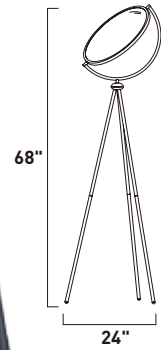

Finish: Black (BK)

E23298-BK
Table Lamp

C

E23299-BK
Floor Lamp

D

	ITEM #	FINISH	LAMPING	DIMENSION	LUMENS	CRI	INIT.	DEL.	Additional Information
C	E23298	BK	18W PCB LED 3000K (Integrated)	12.75"L x 12.75"W x 22.25"H	80+	1260	1170		
D	E23299	BK	33W PCB LED 3000K (Integrated)	24"L x 24"W x 68"H	80+	2310	2145		