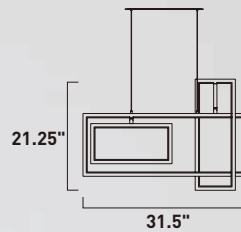

ITEM #	FINISH	LAMPING	DIMENSION	LUMENS			Additional Information
				CRI	INIT.	DEL.	
A E20356	SN	40W PCB LED 3000K (Integrated)	31.5"L x 15.5"W x 21.25"H, 133.75"OAH	90+	2800	1960	

Finish: Satin Nickel (SN)