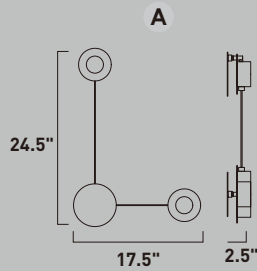

ORBITAL

- Two tone Black/White finish
- Directional ring to adjust the light
- Each satellite module is provided with 3 feet of wire to customize your mounting design
- 3000K Color Temperature
- CRI 80+
- Dimmable with Triac dimmers

E23172-BKWT
Wall Mount