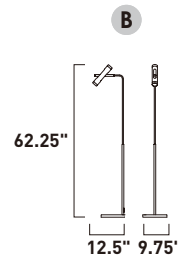

E25049-BKSN
Floor Lamp

	ITEM #	FINISH	LAMPING	DIMENSION	LUMENS			Additional Information
					CRI	INIT.	DEL.	
A	E25041	BKSN	2 x 3W PCB LED 3000K (Integrated)	7"L x 2.25"W x 9.5"H, 56"OAH	80+	480	473	
B	E25049	BKSN	2 x 3W PCB LED 3000K (Integrated)	12.5"L x 9.75"W x 62.25"H	80+	480	421	

Finish: Black/Satin Nickel (BKSN)