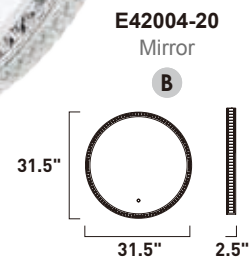

• Crystal Trim along edge of mirror

LED MIRRORS Crystal

- Touch Dimmable
- Plug in or direct wire
- 3000 – 4500 – 6400K Color Temperature
- CRI 80+
- Dimmable with Triac dimmers

	ITEM #	FINISH	LAMPING	DIMENSION	HCO	CRI	LUMENS INIT.	LUMENS DEL.	Additional Information
A	E42002	20	18W PCB LED 3000/4500/6400K (Inte.)	23.75"W x 23.75"H x 2.5"Ext.	11.75"	80+	1260	1080	
B	E42004	20	22W PCB LED 3000/4500/6400K (Inte.)	31.5"W x 31.5"H x 2.5"Ext.	15.75"	80+	1540	1320	
C	E42006	20	22W PCB LED 3000/4500/6400K (Inte.)	23.75"W x 31.5"H x 2.5"Ext.	15.75"	80+	1540	1320	

Finish: Crystal (20)