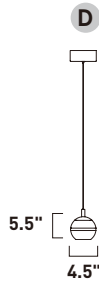

Finish Options: Frost/Clear Acrylic (93) Natural Aged Brass (NAB) Polished Chrome (PC)

• Flush Mount Option

E24590-93NAB, -93PC
Wall/Flush Mount

E24591-93NAB, -93PC
Pendant

	ITEM #	FINISH	LAMPING	DIMENSION	HCO	CRI	LUMENS INIT.	DEL.	Additional Information
C	E24590	93NAB, 93PC	1 x 6W PCB LED 3000K (Integrated)	4.75"W x 4.75"H x 6"Ext.	2.5"	80+	480	440	
D	E24591	93NAB, 93PC	1 x 6W PCB LED 3000K (Integrated)	4.5"W x 5.5"H, 127.75"OAH		80+	480	440	