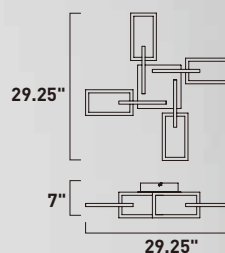

LINK

- Satin Nickel finish
- Adjustable frames to expand the pendants dimensions
- 3000K Color Temperature
- CRI 90+
- Dimmable with Triac dimmer

A

B

	ITEM #	FINISH	LAMPING	DIMENSION	LUMENS			Additional Information
					CRI	INIT.	DEL.	
A	E20352	SN	49W PCB LED 3000K (Integrated)	29.25\"L x 29.25\"W x 7\"H	90+	3430	2380	
B	E20354	SN	30W PCB LED 3000K (Integrated)	42\"L x 6.25\"W x 7.25\"H, 129\"OAH	90+	2100	1620	

Finish: Satin Nickel (SN)