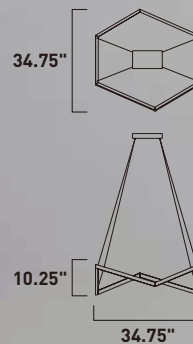

E30576-BK
Pendant

A

ITEM #	FINISH	LAMPING	DIMENSION	LUMENS			Additional Information
				CRI	INIT.	DEL.	
A E30576	BK	50W PCB LED 3000K (Integrated)	34.75"L x 34.75"W x 10.25"H, 132"OAH	80+	3500	2200	

Finish: Black (BK)