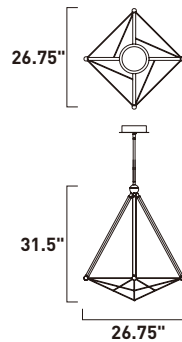

SPIRE

- Two tone Black and painted Gold finish
- Internally lit and diffused by white acrylic diffusers
- 3000K Color Temperature
- CRI 90+
- Dimmable with Triac dimmers

B

D

ITEM #	FINISH	LAMPING	DIMENSION	LUMENS			Additional Information	
				CRI	INIT.	DEL.		
B	E20594	BKGLD	34W PCB LED 3000K (Integrated)	26.75"L x 26.75"W x 31.5"H, 77"OAH	90+	2380	1890	
C	E20592	BKGLD	27W PCB LED 3000K (Integrated)	17"L x 14.75"W x 29"H, 72.75"OAH	90+	1890	1750	
D	E20591	BKGLD	13W PCB LED 3000K (Integrated)	9.5"L x 8.5"W x 18"H, 62.75"OAH	90+	910	700	

Finish: Black/Gold (BKGLD)