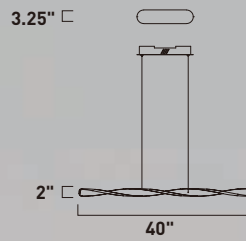

ITEM #	FINISH	LAMPING	DIMENSION	LUMENS			Additional Information
				CRI	INIT.	DEL.	
C E24155	BK	32W PCB LED 3200K (Integrated)	40"L x 3.25"W x 2"H, 132"OAH	80+	2240	2400	

Finish: Black (BK)