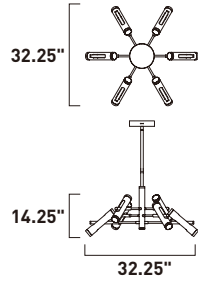

AMBIT

- Two tone Black and Satin Nickel finish
- Adjustable heads direct light
- Up and down light
- 3000K Color Temperature
- CRI 80+
- Dimmable with Triac or ELV dimmers

E25046-BKSN
Pendant

A

ITEM #	FINISH	LAMPING	DIMENSION	LUMENS		Additional Information
				CRI	INIT. DEL.	
A E25046	BKSN	12 x 3W PCB LED 3000K (Integrated)	32.25"L x 32.25"W x 14.25"H, 58.25"OAH	80+	2880 2174	

Finish: Black/Satin Nickel (BKSN)