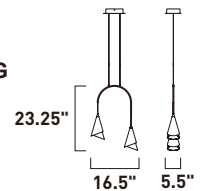

B

E21444-BKMG
Pendant

C

E21442-BKMG
Pendant

D

ITEM #	FINISH	LAMPING	DIMENSION	LUMENS			Additional Information
				CRI	INIT.	DEL.	
A	E21441	BKMG	1 x 7.2W PCB LED 3000K (Integrated)	80+	504	330	
B	E21448	BKMG	1 x 12W PCB LED 3000K (Integrated)	80+	960	469	
C	E21444	BKMG	4 x 7.2W PCB LED 3000K (Integrated)	80+	2016	900	
D	E21442	BKMG	2 x 7.2W PCB LED 3000K (Integrated)	80+	1008	540	