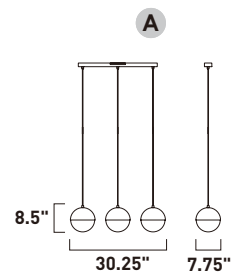

E20363-92BK, -92MG, -92SN
Pendant

ITEM #	FINISH	LAMPING	DIMENSION	LUMENS			Additional Information
				CRI	INIT.	DEL.	
A E20363	92BK, 92MG, 92SN	3 x 9W MB LED 3000K (Incl.)	30.25"L x 7.75"W x 8.5"H, 130.25"OAH	90+	1890	1350	JA8 Bulb Incl.

Finish options: Satin White glass (92) Black (BK) Metallic Gold (MG) Satin Nickel (SN)