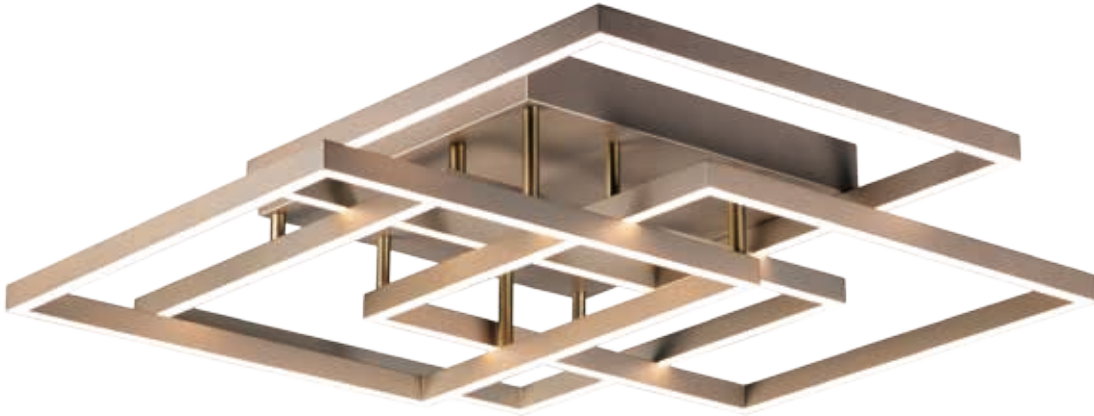

Finish: Champagne (CHP)

TRAVERSE

- Dimmable with Triac Dimmer
- 3000K Color Temperature
- CRI 80+

E21513-CHP
Flush Mount

A

E21518-CHP
Flush Mount

B

	ITEM #	FINISH	LAMPING	DIMENSION	CRI	LUMENS INIT.	DEL.	Additional Information
A	E21513	CHP	95W PCB LED 3000K (Integrated)	35.5"L x 23.5"W x 6.75"H	80+	6650	5860	LED
B	E21518	CHP	112W PCB LED 3000K (Integrated)	31"L x 31"W x 6"H	80+	7840	5500	LED