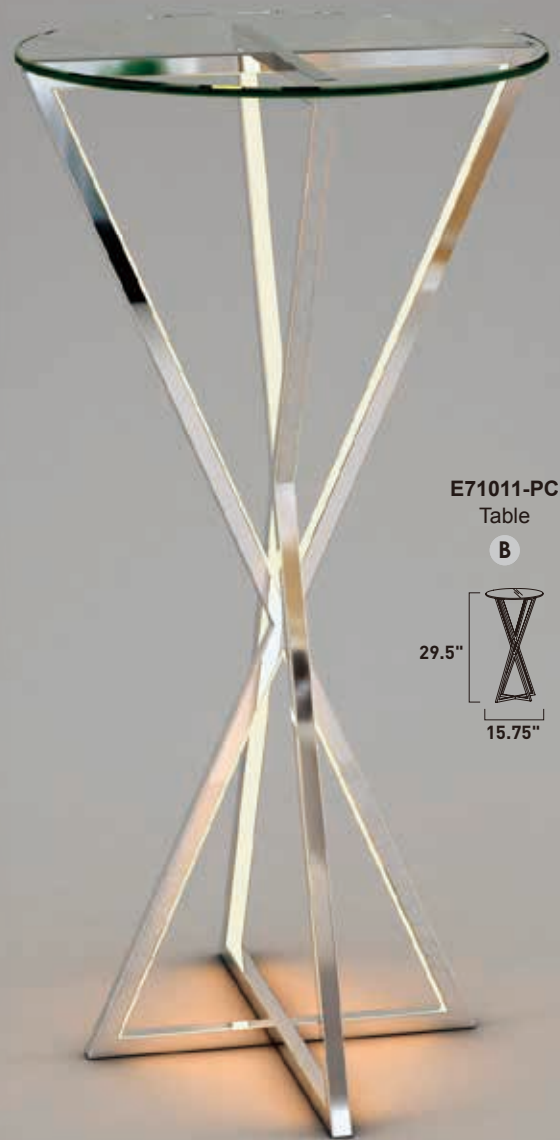

B

	ITEM #	FINISH	LAMPING	DIMENSION	CRI	LUMENS	Additional Information
A	E71010	PC	24W PCB LED 3000K (Integrated)	15.75"L x 15.75"W x 23.5"H	80+	1680	LED Non-Dimmable
B	E71011	PC	24W PCB LED 3000K (Integrated)	15.75"L x 15.75"W x 29.5"H	80+	1680	LED Non-Dimmable
C	E71012	PC	24W PCB LED 3000K (Integrated)	15.75"L x 15.75"W x 35.5"H	80+	1680	LED Non-Dimmable

Finish: Polished Chrome (PC)