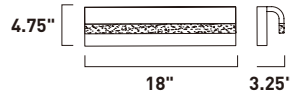

E24844-90BK, -90PC
Bath Vanity

B