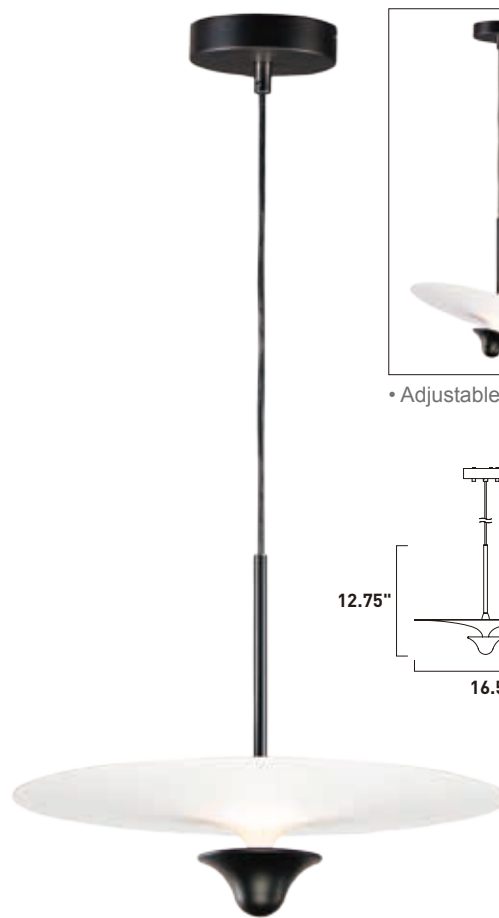

• Adjustable pendant

E21464-WTBK
Pendant

C

	ITEM #	FINISH	LAMPING	DIMENSION	LUMENS		Additional Information		
					HCO	CRI		INIT.	DEL.
A	E21461	WTBK	7.5W PCB LED 3000K (Integrated)	11"W x 11"H x 4"Ext.	5.5"	90+	525	280	
B	E21468	WTBK	7.5W PCB LED 3000K (Integrated)	16.5"W x 72.75"H		90+	525	280	
C	E21464	WTBK	7.5W PCB LED 3000K (Integrated)	16.5"W x 12.75"H, 134.25"OAH		90+	525	280	