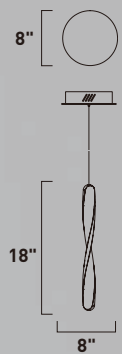

E24151-BK
Pendant

	ITEM #	FINISH	LAMPING	DIMENSION	LUMENS			Additional Information
					CRI	INIT.	DEL.	
A	E24156	BK	120W PCB LED 3200K (Integrated)	24"L x 24"W x 32"H, 161.5"OAH	80+	8400	6800	
B	E24151	BK	16W PCB LED 3200K (Integrated)	8"L x 8"W x 18"H, 146"OAH	80+	1120	1040	

Finish: Black (BK)