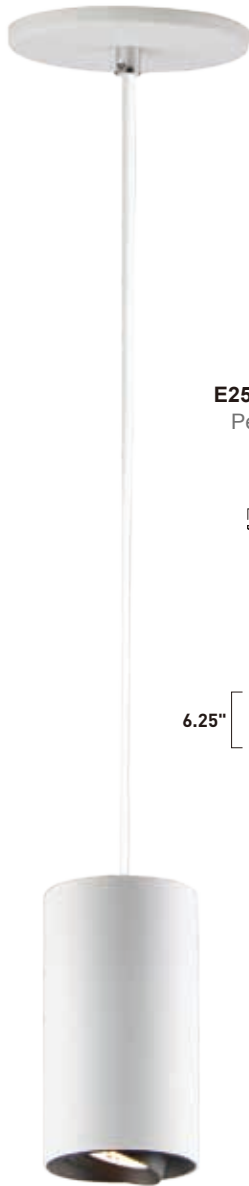

- Bulb is on gimbal to direct light
- 3000K Color Temperature
- CRI 90+ for best color rendering
- Dimmable with Triac or ELV dimmers
- JA8 LED GU10 Bulbs Included
- Title 24 Compliant

• Directional gimbal for light