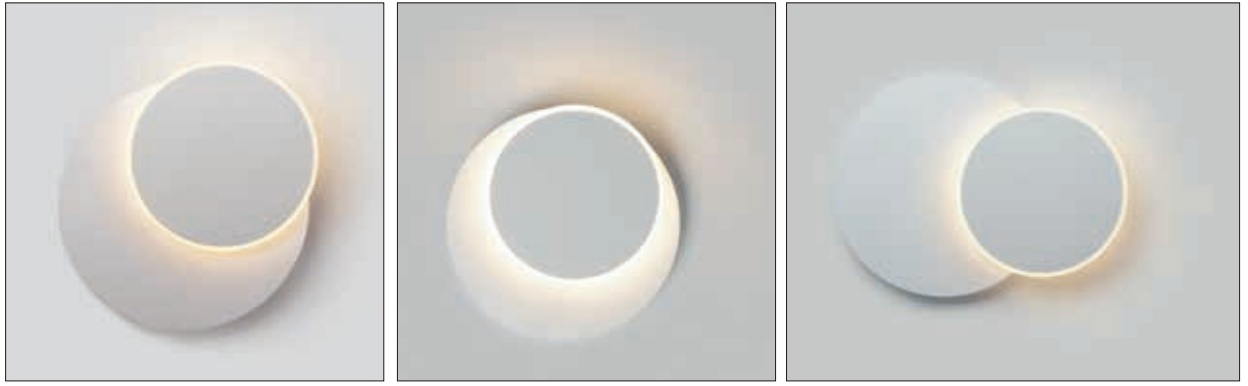

Finish: Black/White (BKWT)

REVOLVER

This interesting wall or ceiling fixture is created in two sections finished in Matte White. The exterior section is lit on the edge and rotates from the top creating a halo effect on the surface behind.