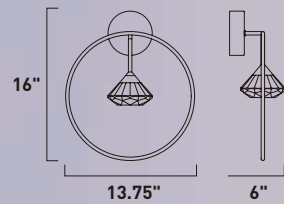

E24800-75BKMG
Wall Mount

E

	ITEM #	FINISH	LAMPING	DIMENSION	HCO	CRI	LUMENS INIT.	DEL.	Additional Information
D	E24809	75BKMG	1 x 3W PCB LED 3000K (Integrated)	4.75"W x 39.5"H x 18.5"Ext.	12"	80+	330	210	
E	E24800	75BKMG	1 x 3W PCB LED 3000K (Integrated)	13.75"W x 16"H x 6"Ext.	2.25"	80+	330	210	

Finish: Clear Acrylic (75) Black/Metallic Gold (BKMG)