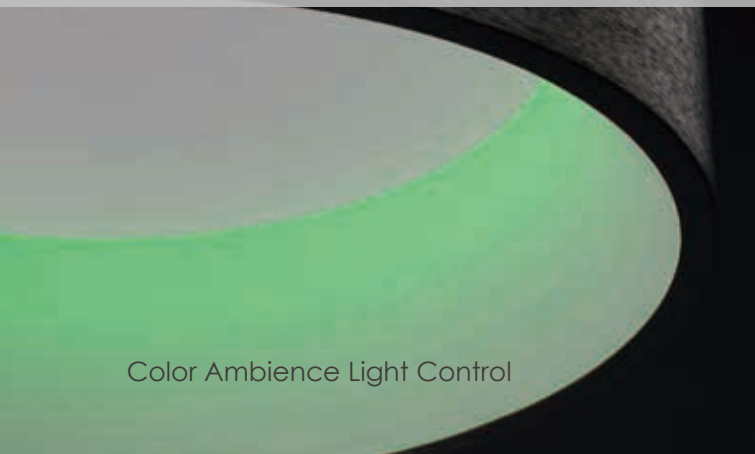

Finish Options: Clear Acrylic (83) Aluminum (AL) Brushed Black (BBK)

iQ

Rings finished in Brushed Black are fitted with a custom formed diffuser which evenly diffuses the light. iQ is a Friends of HUE smart light which can change color, control the Kelvin temperature, dim and be programmed for different room scenes by use of the Philips Hue light engine included. These features are controlled from your phone, Amazon Echo, Google Home and many other Smart Home controls.