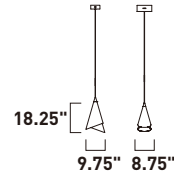

MERMAID

- Separated shades are adjustable
- Two tone matte Black and Metallic Gold finish
- LED diffuser
- 3000K Color Temperature
- CRI 80+
- Dimmable with Triac dimmers

E21441-BKMG
Pendant

E21448-BKMG
Pendant

B