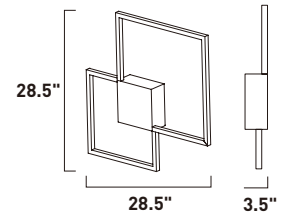

E21510-CHP
Wall Mount

C

D

	ITEM #	FINISH	LAMPING	DIMENSION	HCO	CRI	LUMENS		Additional Information
							INIT.	DEL.	
C	E21510	CHP	42W PCB LED 3000K (Integrated)	28.5"W x 28.5"H x 3.5"Ext.	16.75"	80+	2940	1100	
D	E21519	CHP	147W PCB LED 3000K (Integrated)	67.75"L x 67.75"W x 4.75"H		80+	10,290	7200	

Finish: Champagne (CHP)