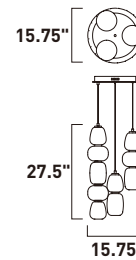

- Two tone Black with Gold finish
- Satin White opal glass shades
- 3000K Color Temperature
- CRI 90+
- Dimmable with Triac or ELV dimmers

E25069-92BKGLD

Pendant

A

ITEM #	FINISH	LAMPING	DIMENSION	LUMENS			Additional Information
				CR I	INIT.	DEL.	
A E25069	92BKGLD	43W PCB LED 3000K (Integrated)	15.75"L x 15.75"W x 27.5"H, 150"OAH	90+	3010	2230	

Finish: Satin White glass (92) Black/Gold (BKGLD)