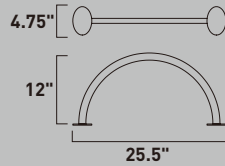

E20242-BBK
Table Lamp

B