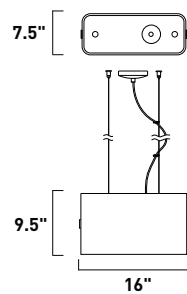

E20462-09BK/PC 2-Light Pendant
Finish: Polished Chrome (PC)
Metal Shade: Black (BK)
2 x 100w MB Bulbs / 2,300 Lumens
24" / 120" OAH
Frost White Glass Diffuser