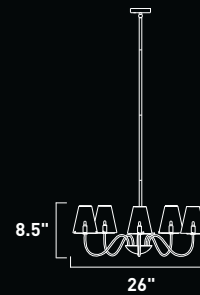

E20292-10 5-Light Chandelier
Finish: Polished Chrome (PC)
Glass: Clear (18)
5 x 40w G9 Bulbs (Incl.) | 2,500 Lumens
15" / 46" OAH

Includes One 6" stem (ESTR06005PC)
and Three 12" stems (ESTR12005PC)