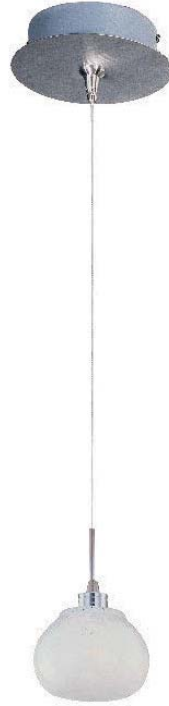

EC95014-SN 4-Light RapidJack Canopy
 Finish: Satin Nickel
 Built in 230w Electronic Transformer

Complete 1-Light RapidJack Pendants

E94501-20SN

E94502-20SN

E94503-10SN

E94504-51SN

E94505-20SN

E94506-10SN