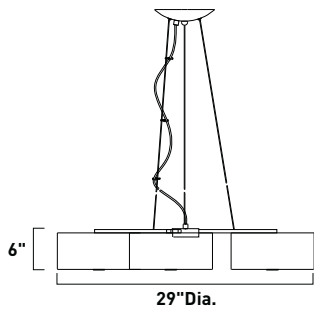

E22703-77 9-Light Pendant
Finish: Polished Chrome (PC)
Shade: Brushed Aluminum (BR)
9 x 40w G9 Bulbs (Incl.) | 4,500 Lumens
24" / 120" OAH
Frosted White Glass Diffuser