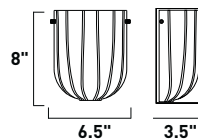

E20215-11,12 1-Light Wall Mount
Finish: Polished Chrome (PC)
Glass: See Image
1 x 60w CA Bulb | 672 Lumens
HCO: 3"