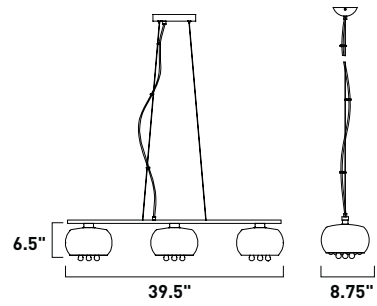

E21204-10PC 3-Light Pendant
Finish: Polished Chrome
Glass: Mirror Chrome (-81)
3 x 75w G9 Bulbs (Incl.) | 3,900 Lumens
18" / 120" OAH