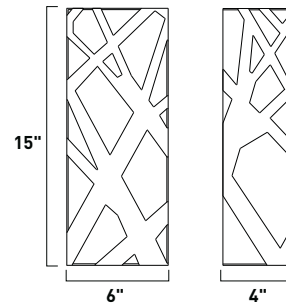

E22501-61 1-Light Wall Mount
Finish: Polished Chrome (PC)
Acrylic Lens: White
1 x 24w 2G11 Twin T5 CFL Bulb (Incl.) | 1,800 Lumens
HCO: 2.5"