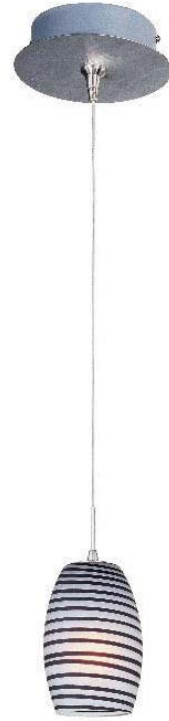

EC95014-SN 4-Light RapidJack Canopy
 Finish: Satin Nickel
 Built in 230w Electronic Transformer

Complete 1-Light RapidJack Pendants

E94501-20SN

E94502-20SN

E94503-10SN

E94504-51SN

E94505-20SN

E94506-10SN