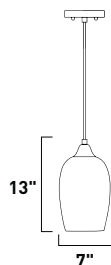

E20202-14 1-Light Pendant
Finish: Satin Nickel (SN)
Glass: Amber Ripple
1 x 100w MB Bulb | 1,150 Lumens
18" / 120" OAH