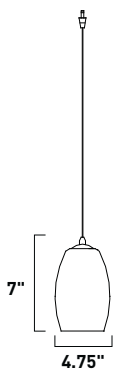

EP96004-51SN 1-Light RapidJack Pendant

Finish: Satin Nickel
Glass: Chocolate Swirl
1 x 50w GY6.35 T4 Bulb (Incl.) | 750 Lumens
Includes a RapidJack fitting and
the canopy is sold separately