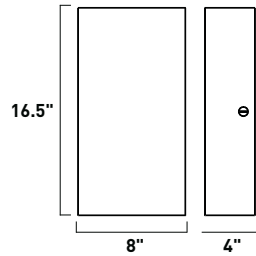

E20183-34 1-Light Floor Lamp
Finish: Polished Chrome
Glass: Chocolate Sundae
1 x 100w MB Bulb | 1150 Lumens
120" cord included