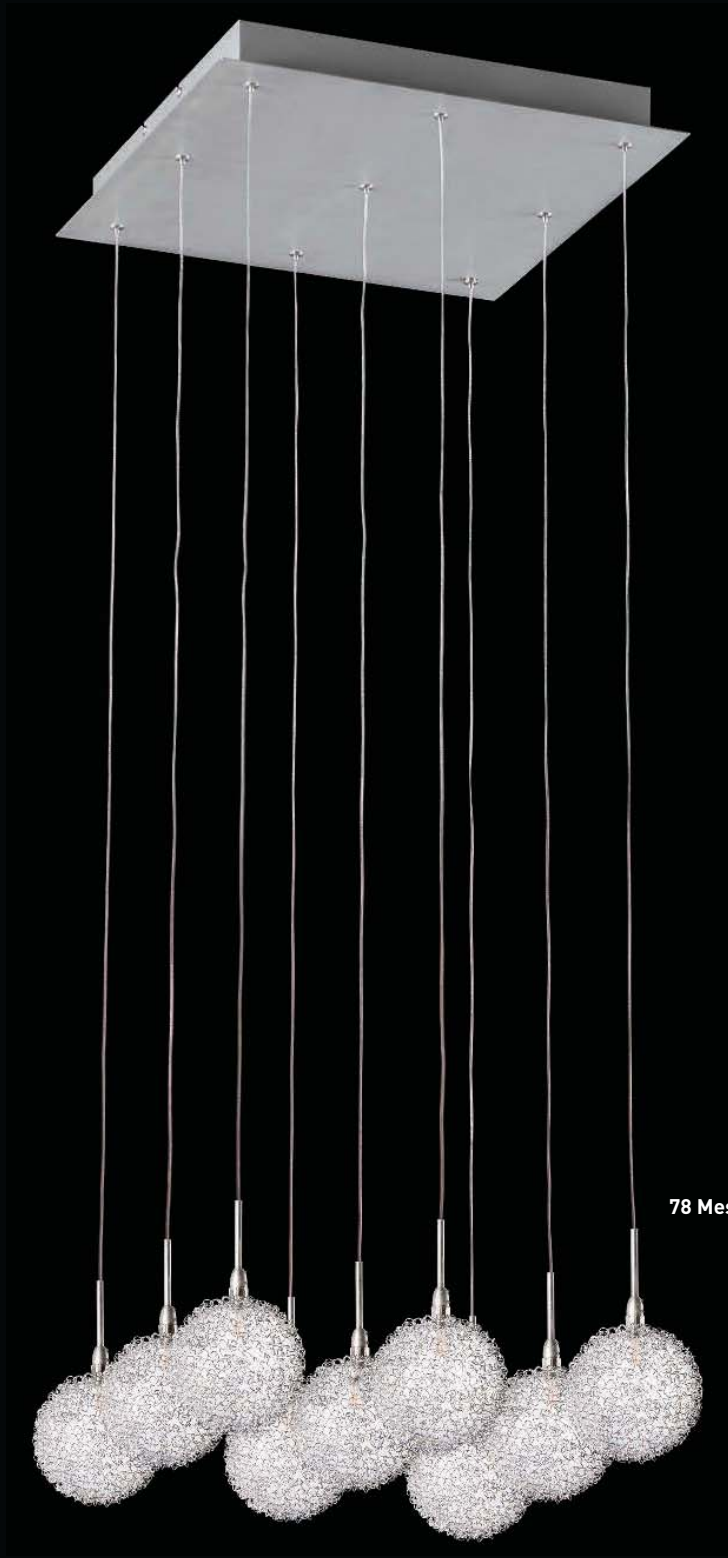

SQUARE

78 Mesh