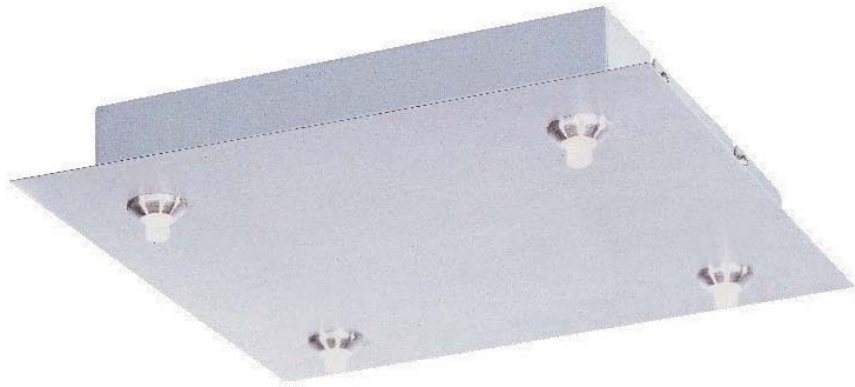

SQUARE

EC95004-SN 4-Light RapidJack Canopy
Finish: Satin Nickel
Built in 230w Electronic Transformer