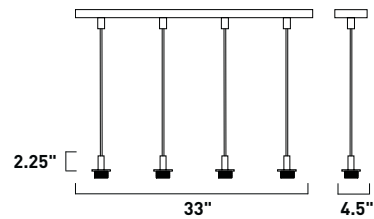

ES94004 Bronze
ES94104 Satin Nickel
4-Light Pendant Frame
4 x 3w LED Bulbs (Incl.) | 730 Lumens
24" / 60" OAH