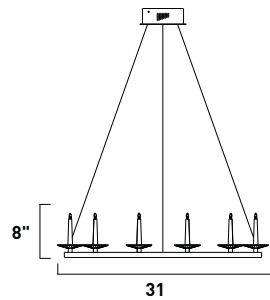

E23183-20PC 8-Light Pendant

Finish: Polished Chrome

Shade: Clear Crystal

8 x 20w G4 Bulbs | 2,560 Lumens

18" / 138" OAH

E23184-20PC 12-Light Pendant

Finish: Polished Chrome

Shade: Clear Crystal

12 x 20w G4 Bulbs | 3,840 Lumens

18" / 126" OAH