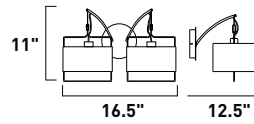

01 White

E22312-01,02,03 2-Light Wall Mount
Finish: Satin Nickel/Polished Chrome (SNPC)
Fabric Shade: See Image
2 x 60w CA Bulbs | 1,344 Lumens
HCO: 11"