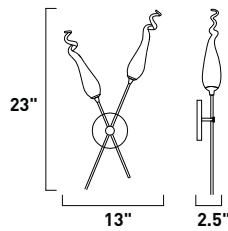

E20010-01 2-Light Wall Mount
Finish: Polished Chrome (PC)
Glass: White
2 x 25w G9 Bulbs (Incl.) | 480 Lumens
HCO: 15"

01 White