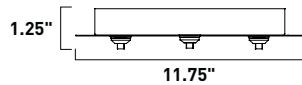

Glass: Mirror Chrome

1 x 50w GY6.35 T4 Bulb | 750 Lumens

Includes a RapidJack fitting and the canopy is sold separately

EC95001-SN 1-Light RapidJack Canopy
Finish: Satin Nickel
Built in 60w Electronic Transformer