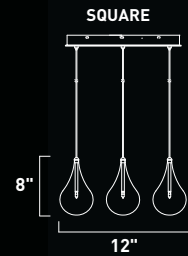

E20116-18 9-Light Pendant
Finish: Polished Chrome (PC)
Glass: Clear
9 x 10w G4 Bulbs (Incl.) | 1,080 Lumens
18" / 66" OAH