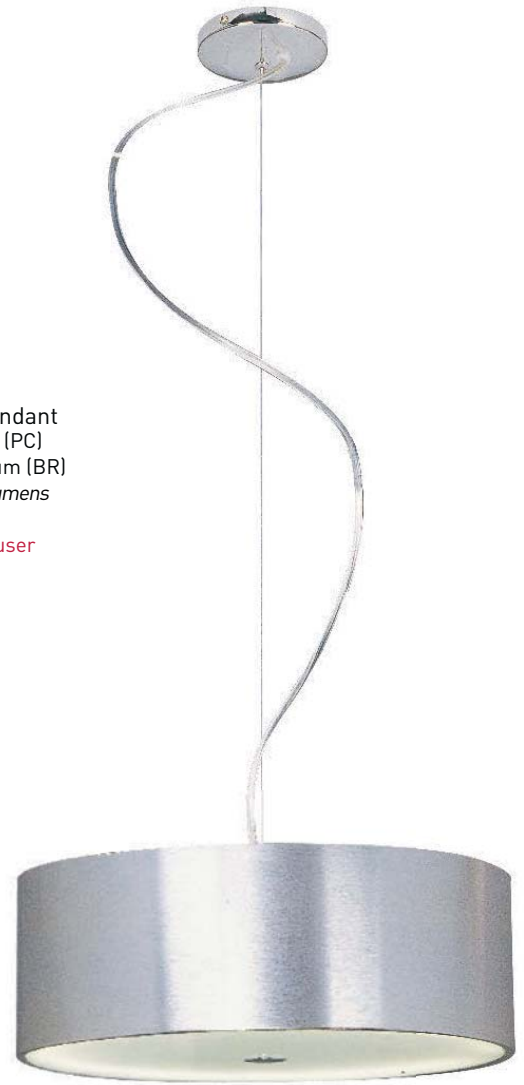

E22702-77 6-Light Pendant
Finish: Polished Chrome (PC)
Shade: Brushed Aluminum (BR)
6 x 60w MB Bulbs | 4,032 Lumens
24" / 120" OAH
Frosted White Glass Diffuser