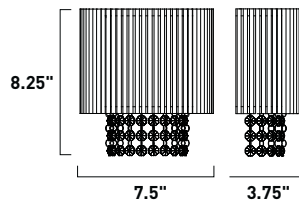

E23130-10PC 1-Light Wall Mount
Finish: Polished Chrome
Shade: Aluminum
1 x 60w G9 Bulb (Incl.) | 800 Lumens
HCO: 3.25"