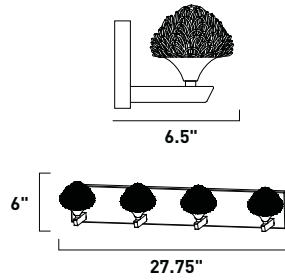

E23014-20PC 4-Light Bath Vanity

Finish: Polished Chrome

Glass: Clear Crystal

4 x 40w G9 Bulbs (Incl.) | 2,000 Lumens

HCO: 3"