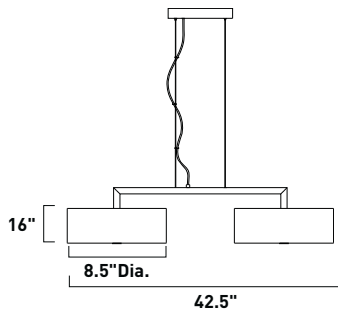

E22702-77 6-Light Pendant
Finish: Polished Chrome (PC)
Shade: Brushed Aluminum (BR)
6 x 60w MB Bulbs | 4,032 Lumens
24" / 120" OAH
Frosted White Glass Diffuser