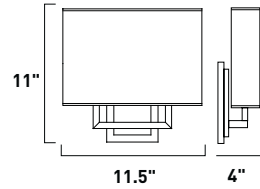

Shade is enclosed on top

E21092-01SN 1-Light Wall Mount
 Finish: Satin Nickel
 Shade: White Linen (WL)
 1 x 26w GU24 Bulb (Incl.) | 1,680 Lumens
 HCO: 6.75"

Shade is enclosed on bottom and top

The art of geometry finds a perfect outlet in Edinburgh II collection's bold sconces. Sharp angles finished in Satin Nickel support simply shaped White Linen shades for a smart minimalist look. Energy-saving PL fluorescent light glows warmly from within adding heart and soul to the angular structure.