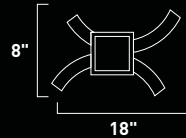

Dripping with sheer elegance, Crystal Sensation bejewels a room with exquisite diamond pendants delicately draped from a curvaceous and sleek chrome neckline. Each graceful strand of Egyptian crystal brilliantly reflects light from the next, culminating in a mesmerizing play of sparkle and glow.