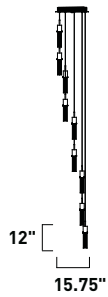

FIZZ The Fizz Collection's effervescent bubbles encased in rectangular glass cubes come to life when illuminated by halogen reflector lamps. The Etched/Bubble glass add linear detail as they extend from the Polished Chrome fitters.

E22729-89PC 9-Light Flush Mount
Finish: Polished Chrome
Glass: Etched/Bubble
9 x 35w MR11 Bulbs (Incl.) | 11,700 Lumens
135" OAH