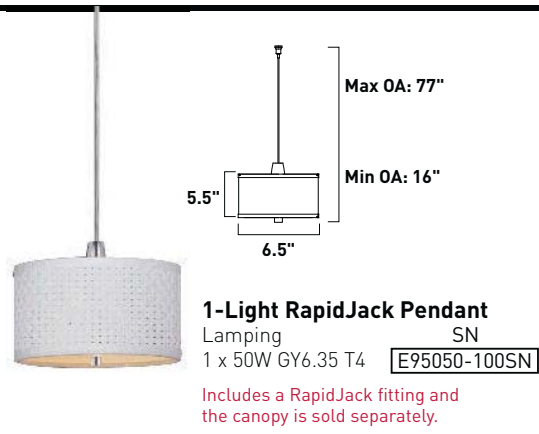

White Weave

- 3.2 Incandescent
- 3.2 Incandescent
- 4.3.1 Fluorescent
- 4.3.1 Fluorescent

1. Lamping
2. 1 x 75W MB
   - 1 x 75W MB
   - 1 x 13W GU24
   - 1 x 26W GU24

	OI	SN
Cord	E95040-1000I	E95040-100SN
Stem	E95042-1000I	E95042-100SN
Cord	E95140-1000I	E95140-100SN
Stem	E95144-1000I	E95144-100SN

- 3.2 Incandescent
- 3.2 Incandescent
- 4.3.1 Fluorescent
- 4.3.1 Fluorescent

1. Lamping
2. 1 x 75W MB
   - 1 x 75W MB
   - 1 x 13W GU24
   - 1 x 26W GU24

	OI	SN
Cord	E95030-1000I	E95030-100SN
Stem	E95032-1000I	E95032-100SN
Cord	E95130-1000I	E95130-100SN
Stem	E95134-1000I	E95134-100SN

- 3.2 Incandescent
- 3.2 Incandescent
- 4.3.1 Fluorescent
- 4.3.1 Fluorescent

1. Lamping
2. 1 x 60W MB
   - 1 x 60W MB
   - 1 x 13W GU24
   - 1 x 26W GU24

	OI	SN
Cord	E95020-1000I	E95020-100SN
Stem	E95022-1000I	E95022-100SN
Cord	E95120-1000I	E95120-100SN
Stem	E95124-1000I	E95124-100SN

All stem hang pendants includes:
1 x 4" Stem ESTR045040I, SN
2 x 6" Stem ESTR045060I, SN
3 x 12" Stem ESTR045120I, SN

1. Bulbs included
2. Bulbs not included
3. Includes tempered glass diffuser
4. Also available in special order Quad PL version