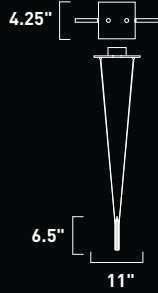

E20100-19 1-Light Pendant
Finish: Polished Chrome (PC)
Glass: Crystal (20)
1 x 20w G4 Bulb (Incl.) | 320 Lumens
24" / 69" OAH