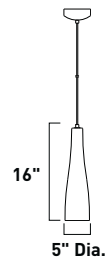

E20146-13,14 1-Light Pendant
Finish: Polished Chrome (PC)
Glass: See Image
1 x 100w MB Bulb | 1,150 Lumens
22" / 125" OAH
Matching glass canopy

13 White Ripple

14 Amber Ripple

13 White Ripple

14 Amber Ripple