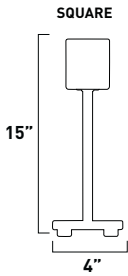

E22030-18 1-Light Table Lamp
Finish: Polished Chrome (PC)
Glass: Clear/Frosted
1 x 40w G9 Bulb (Incl.) | 500 Lumens
96" power cord with on/off switch