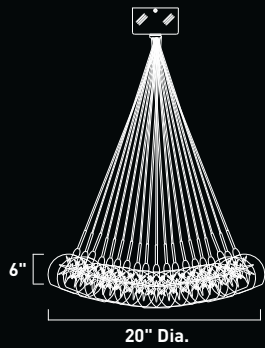

21 Violet

24 Clear

25 Amber

79 Threaded

78 Mesh

E20113-21,24,25,78,79,81 19-Light Pendant

Finish: Satin Nickel (SN)

Glass: See Image