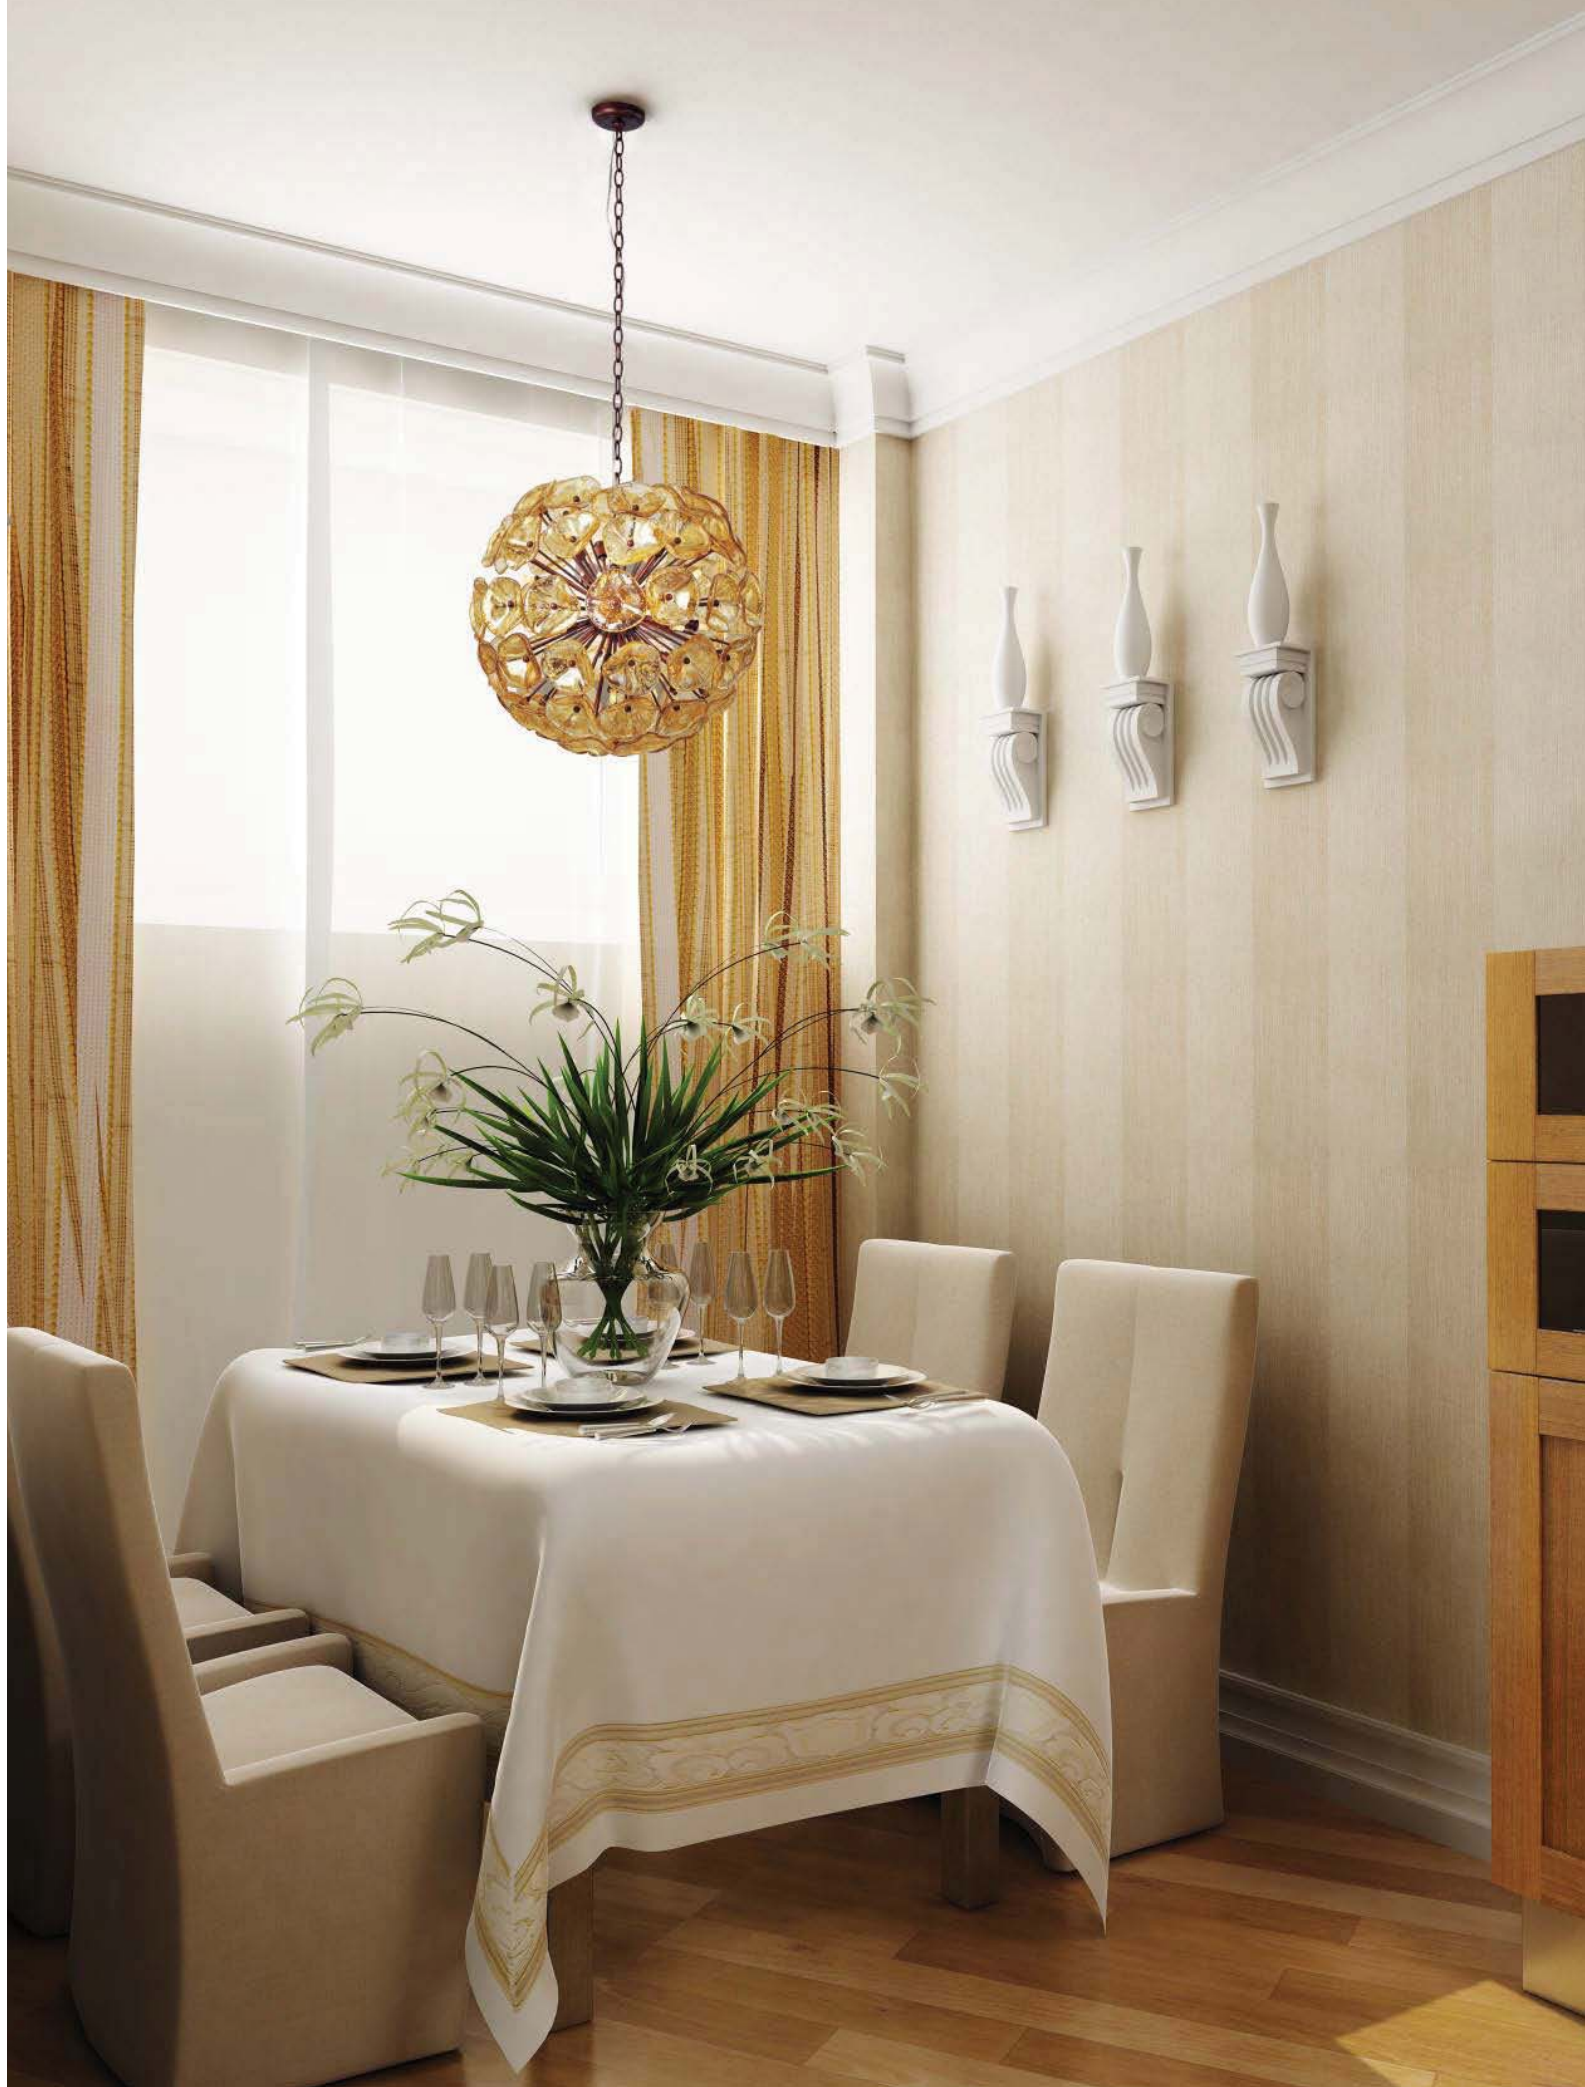

5 x 40w G9 Bulbs (Incl.) | 2,500 Lumens

HCO: 3"

Contemporary design fuses with historic craftsmanship in this amazing ball of light, glass and chrome. The floral sphere is comprised of hand-frosted, clear Murano glass petals mounted on individual arms, with simple spherical finials for the look of an illuminated hydranges suspended in space. If you are looking to make a statement this beautiful accent speaks louder than words.