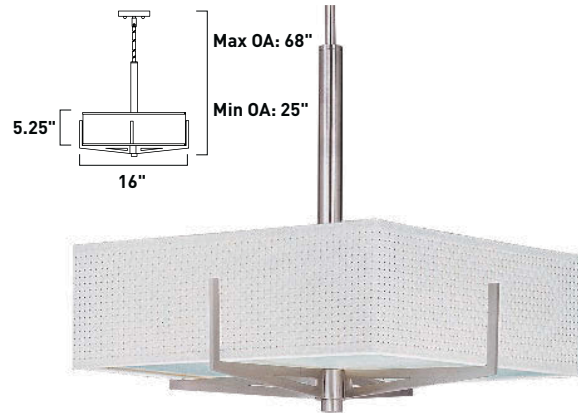

Lamping	OI	SN
^{3,2} Incandescent	3 x 60W MB	E95305-100OI	E95305-100SN
^{4,3,1} Fluorescent	3 x 18W GU24	E95405-100OI	E95405-100SN

	Lamping	OI	SN
^{3,2} Incandescent	3 x 60W MB	E95345-100OI	E95345-100SN
^{4,3,1} Fluorescent	3 x 18W GU24	E95445-100OI	E95445-100SN