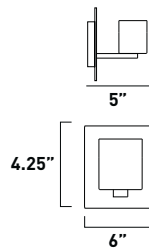

E22031-18 1-Light Wall Mount
Finish: Polished Chrome (PC)
Glass: Clear/Frosted
1 x 40w G9 Bulb (Incl.) | 500 Lumens
HCO: 2.25"