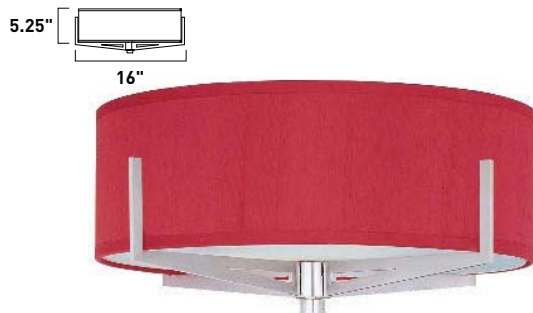

Lamping	OI	SN
^{3,2} Incandescent	2 x 100W MB	E95300-105OI	E95300-105SN
^{4,3,1} Fluorescent	3 x 18W GU24	E95400-105OI	E95400-105SN