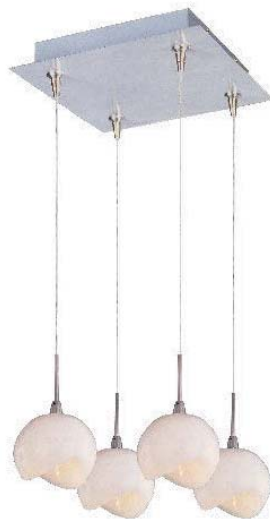

E94706-10SN