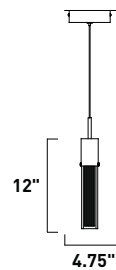

E22721-89PC 1-Light Pendant
Finish: Polished Chrome
Glass: Etched/Bubble
1 x 35w MR11 Bulb (Incl.) | 1,300 Lumens
18" / 134" OAH