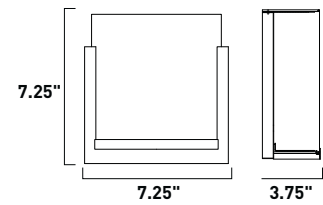

5.3.1 Xenon   Lamping   OI   SN
1 x 60W G9   **E95080-102OI** | **E95080-102SN**

1. Bulbs included
2. Bulbs not included
3. Includes tempered glass diffuser
4. Also available in special order Quad PL version
5. ADA compliant