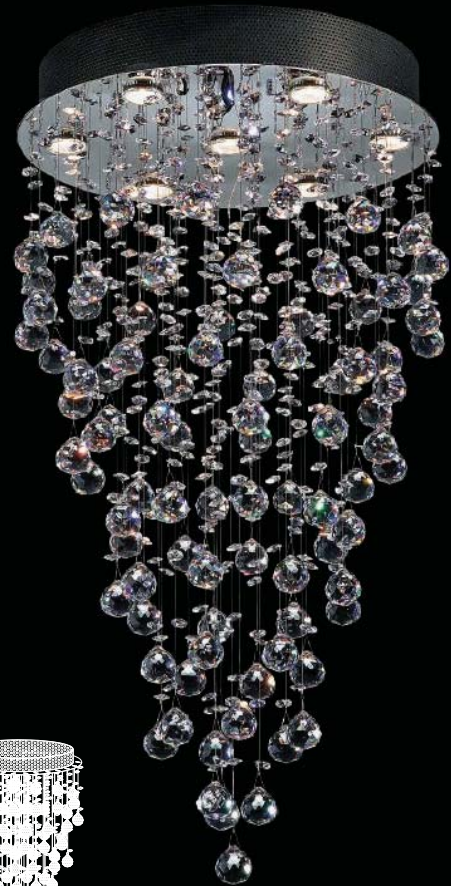

E20797-20 9-Light Flush Mount
Finish: Polished Chrome
Glass: Egyptian Crystal
9 x 50w GU10 MR16 Bulbs (Incl.) | 15,300 Lumens

40"

20" Dia

E20796-20 7-Light Flush Mount
Finish: Polished Chrome
Glass: Egyptian Crystal
7 x 50w GU10 MR16 Bulbs (Incl.) | 11,900 Lumens