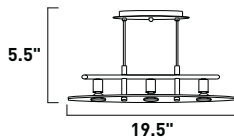

E30200-09 3-Light Pendant
Finish: Satin Nickel
Glass: Frosted
3 x 50w GU10 MR16 Bulbs (Incl.) | 5,100 Lumens
18" / 120" OAH