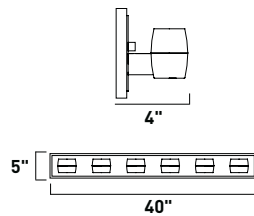

E21136-11PC, SN 6-Light Bath Vanity

Finish: See Image

Glass: Matte White

6 x 75w G9 Bulbs (Incl.) | 7,800 Lumens

HCO: 2.25"

Frosted White Glass Diffusers