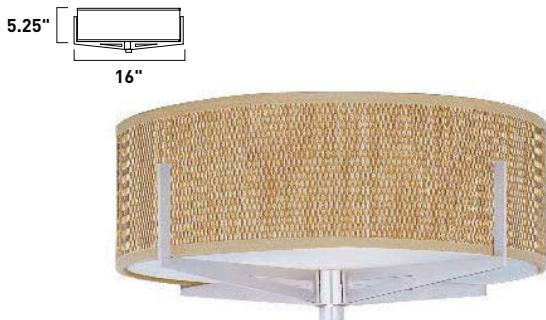

Lamping	OI	SN
^{3,2} Incandescent	2 x 100W MB	E95300-101OI	E95300-101SN
^{4,3,1} Fluorescent	3 x 18W GU24	E95400-101OI	E95400-101SN