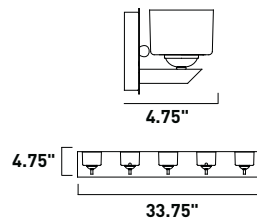

E22815-090I, PC 5-Light Bath Vanity
Finish: See Image
Glass: Frost White
5 x 40w G9 Bulbs (Incl.) | 2,500 Lumens
HCO: 2.5"