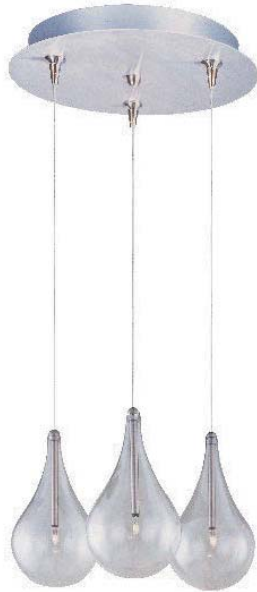

E94610-18SN