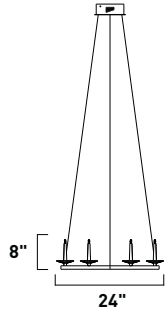

E23180-20PC 2-Light Wall Mount
 Finish: Polished Chrome
 Shade: Clear Crystal
 2 x 20w G4 Bulbs | 640 Lumens
 HCO: 9.75

E23185-20PC 20-Light Pendant
 Finish: Polished Chrome
 Shade: Clear Crystal
 20 x 10w G4 Bulbs | 2,400 Lumens
 26" / 126" OAH