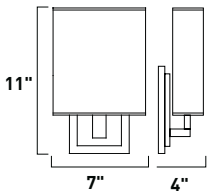

E21090-01SN 1-Light Wall Mount
Finish: Satin Nickel
Shade: White Linen (WL)
1 x 26w GU24 Bulb (Incl.) | 1,680 Lumens
HCO: 5"

Shade is enclosed on top