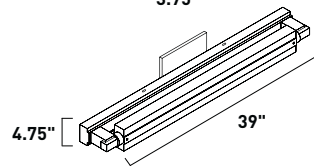

E22373-18PC 1-Light Wall Mount

Finish: Polished Chrome

Shade: Clear

1 x F39 T5/HO Bulb | 3,000 Lumens

HCO: 1"