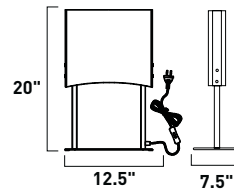

E20011-11 1-Light Table Lamp
Finish: Satin Nickel (SN)
Glass: Matte White
1 x 100w MB Bulb | 1,150 Lumens
96" power cord with on/off switch