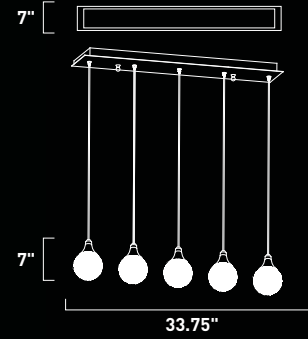

E24025-20PC 5-Light Pendant
Finish: Polished Chrome
Glass: Clear Crystal
5 x 40w G9 Bulbs (Incl.) | 2,500 Lumens
18" / 128" OAH