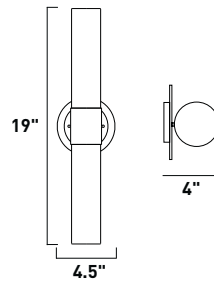

E63007-11 2-Light Wall Mount
Finish: Satin Nickel (SN)
Glass: Matte White
2 x 13w GX23-2 Twin T4 CFL Bulbs (Incl.) | 1,560 Lumens
HCO:2.5"
Glass is enclosed