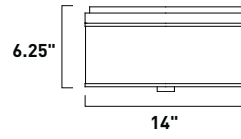

Grass Cloth

3.2 4.3.1	Incandescent Fluorescent	Lamping 3 x 60W MB 3 x 18W GU24	OI		SN	
			E95004-101OI	E95004-101SN	E95104-101OI	E95104-101SN

3.2 4.3.1	Incandescent Fluorescent	Lamping 2 x 60W MB 3 x 13W GU24	OI		SN	
			E95002-101OI	E95002-101SN	E95102-101OI	E95102-101SN