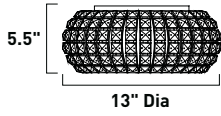

E21800-20PC 4-Light Flush Mount
Finish: Polished Chrome
Glass: Clear Crystal
4 x 40w G9 Bulbs (Incl.) | 2,000 Lumens
Frosted White Glass Diffuser