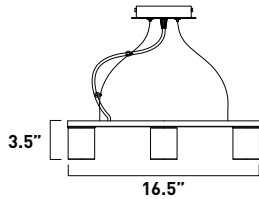

E22037-18 8-Light Pendant
Finish: Polished Chrome (PC)
Glass: Clear/Frosted
8 x 40w G9 Bulbs (Incl.) | 4,000 Lumens
24" / 120" OAH