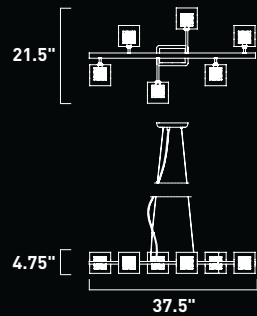

The Gem Collection's clear, square-glass cubes float on a Polished Chrome metal frame. Suspended inside the cubes, woven metal cubes sparkle with a crystal gem embedded on the side. The xenon lamps beam crystal clear light to bring the gem to life.