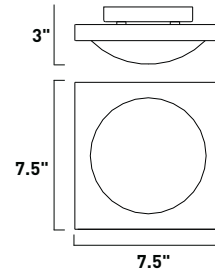

E20530-09 1-Light Flush/Wall Mount
Finish: Satin Nickel (SN)
Glass: Frosted White
1 x 40w G9 Bulb (Incl.) | 500 Lumens
HCO: 2.75"