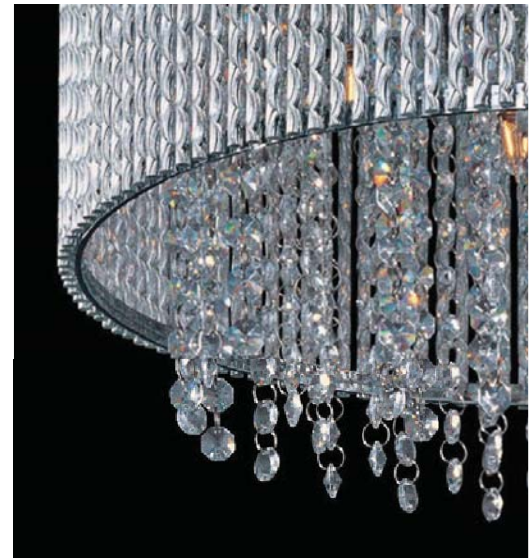

10.75"

22.5"

E23137-10PC 10-Light Pendant
Finish: Polished Chrome
Shade: Aluminum
10 x 40w G9 Bulbs (Incl.) | 5,000 Lumens
30" / 130" OAH

E23139-10PC 3-Light Pendant
 Finish: Polished Chrome
 Shade: Aluminum
 3 x 60w G9 Bulbs (Incl.) | 2,400 Lumens
 26" / 126" OAH