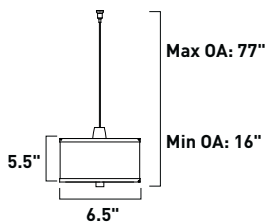

1-Light RapidJack Pendant
Lamping
1 x 50W GY6.35 T4 **E95050-102SN**

Includes a RapidJack fitting and the canopy is sold separately.