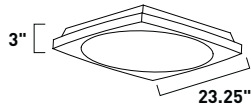

E22180-11 1-Light Flush Mount
Finish: Brushed Aluminum (AL)
Glass: Matte White
1 x 40w 2GX13 T5 Circuline Bulb (Incl.) | 3,200 Lumens

Softly glowing from within a circle of White acrylic strategically set into a Matte White tile, Anglex elevates the proverbial round peg in a square hole to a new level. The sleek, contemporary slab of luminescence inconspicuously hugs the ceiling while casting cool light throughout the room.