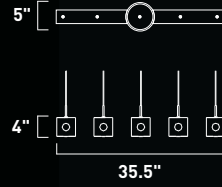

3.75"

E21313-10PC 4-Light Wall Mount
 Finish: Polished Chrome
 Metal Shade: Steel Web (-SW)
 4 x 75w G9 Bulbs (Incl.) | 5,200 Lumens
 HCO: 2.5"

5"

32.75"

As cool, glossy ice reflects the darks and lights filtering through a highball of fine liqueur, Neo collection's Crystal glass cubes take on the hues and tones of the room they inhabit. Weighty and dense, each crystal envelops its own xenon bulb, illuminating it from within, and suspends/extends from a sleek Polished Chrome surface.