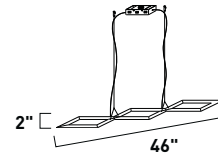

HELIX

Clean, simple lines of reflective Satin Nickel or Polished Chrome reach out in bold parallel tracks and crossed geometric angles to present a skillfully technical look in the Helix collection.

E20942-10 12-Light LED Pendant
Finish: Satin Nickel (SN)
Glass: Clear/White
12 x 3w LED Bulbs (Incl.) | 2,957 Lumens
18" / 120" OAH