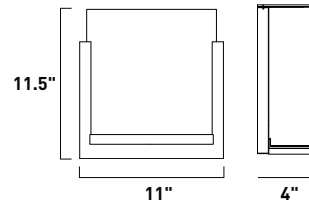

Lamping	OI	SN
5.3.1 Incandescent	2 x 60W T10	E95088-92OI	E95088-92SN
5.4.3.1 Fluorescent	2 x 13W GU24	E95188-92OI	E95188-92SN