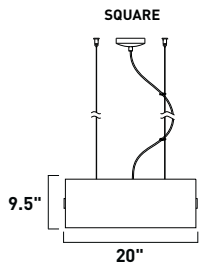

Streamlined and sensual is the perfect descriptor for Vox, whose Polished Chrome finish and Black metal shade immediately sets it apart from the everyday lighting fixture. A simple Frost White glass diffuser provides lots of light output, while an unexpected red cord accent provides a stab of color to set it apart.

E20464-09BK/PC 3-Light Pendant
Finish: Polished Chrome (PC)
Metal Shade: Black (BK)
3 x 100w MB Bulbs | 3,450 Lumens
24" / 120" OAH
Frost White Glass Diffuser