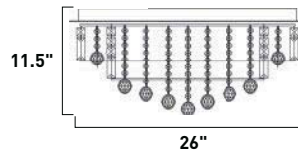

E23258-20PC 20-Light Flush Mount
Finish: Polished Chrome
Glass: Clear Crystal
20 x 25w G9 T4 Bulbs (Incl.) | 4,800 Lumens