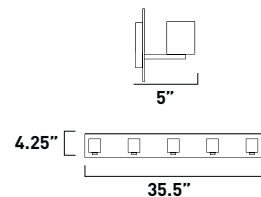

E22171-18 5-Light Bath Vanity
Finish: Polished Chrome (PC)
Glass: Clear/Frosted
5 x 40w G9 Bulbs (Incl.) | 2,500 Lumens
HCO: 2.25"