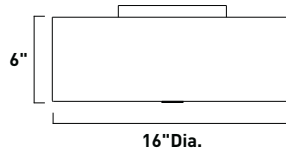

E22700-77 3-Light Flush Mount
Finish: Polished Chrome (PC)
Shade: Brushed Aluminum (BR)
3 x 40w MB Bulbs | 1,020 Lumens
Frosted White Glass Diffuser