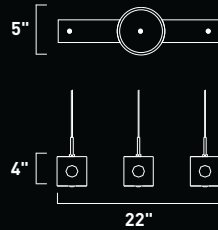

E30503-20 3-Light Pendant
Finish: Polished Chrome (PC)
Glass: Crystal
3 x 20w G4 Bulbs (Incl.) | 960 Lumens
18" / 120" OAH