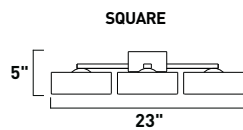

E20468-09BK/PC 8-Light Flush Mount
Finish: Polished Chrome (PC)
Metal Shade: Black (BK)
8 x 25w G9 Bulbs (Incl) | 1,920 Lumens
Frost White Glass Diffuser