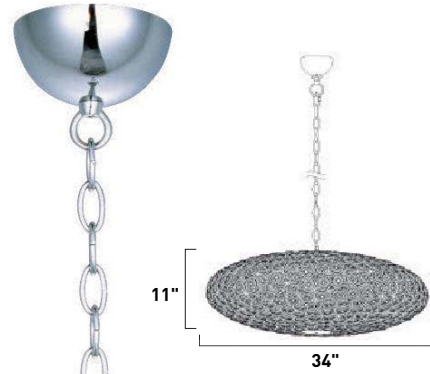

The Brilliant Collection starts with formed metal spheres of Polished Chrome, and then frames multifaceted crystal jewelry to add contemporary elegance to even the largest rooms. The brilliance of xenon lamps reflects through the crystal creating a spectrum of color.

BRILLIANT

E24013-20PC 12-Light Pendant
Finish: Polished Chrome
Glass: Clear Crystal
12 x 60w G9 Bulbs (Incl.) | 9,600 Lumens
18" / 132" OAH and 72" of chain