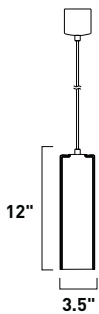

E20021-01,02,03,04 1-Light Pendant

Finish: Polished Chrome (PC)

Glass: See Images

1 x 60w MB Bulb | 672 Lumens

24" / 120" OAH

Matching glass canopy