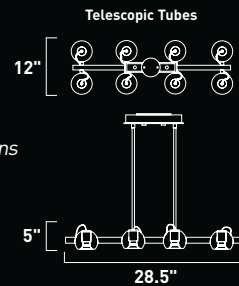

E30708-18 8-Light Pendant
Finish: Satin Nickel (SN)
Glass: Clear
8 x 35w GU10 MR16 Bulbs (Incl.) | 12,000 Lumens
24" / 40" OAH