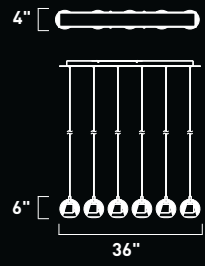

E20058-10 6-Light Pendant
Finish: Brushed Aluminum/
Polished Chrome (ALPC)
Glass: Clear/White
6 x 20w G4 Bulbs (Incl.) | 1,920 Lumens
18" / 120" OAH