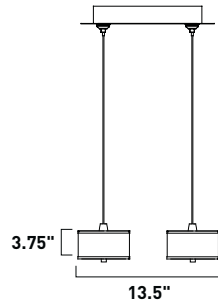

E95494-100SN,101SN,102SN,105SN 4-Light Pendant

Finish: Satin Nickel

Shade: See Image

4 x 50w GY6.35 T4 Bulbs (Incl.) | 3,000 Lumens

16" / 77" OAH

Includes RapidJack fitting and canopy