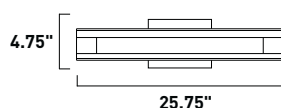

The ultimate in modern lighting, the Wand collection of wall-mounted fixtures satisfies the most discerning futurists. Sleek and narrow, the Clear/Frosted acrylic saber sheaths a thin fluorescent bulb that lights the space unobtrusively. Capped on either end with Polished Chrome cylinders, each luminescent wand makes itself at home in any high tech environment.

E22362-18PC 1-Light Wall Mount

Finish: Polished Chrome
Shade: Clear/Frosted (93)
1 x F24 T5/HO Bulb | 2,000 Lumens
HCO: 1"