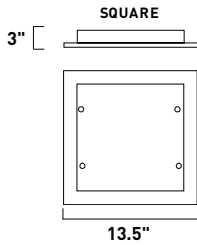

E22122-10 2-Light Flush Mount
Finish: Brushed Aluminum (AL)
Glass: Clear/White
2 x 18w 2G11 Twin T5 CFL Bulbs (Incl.) | 2,500 Lumens