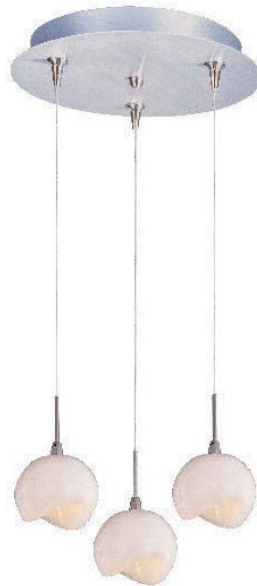

E94606-10SN