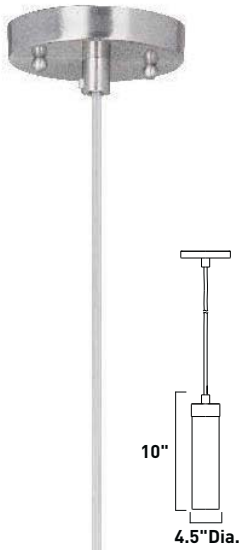

Poetry in motion and efficient as it is beautiful. Cilandro II presents a simple statement with both style and grace. Presented in a combination of cylinder Matte White glass and a Satin Nickel finish, Cilandro II collection's energy saving fluorescent illumination is a flare for the heroic.

E63009-11 1-Light Pendant
Finish: Satin Nickel (SN)
Glass: Matte White
1 x 18w G24q-2 Quad T4 CFL Bulb (Incl.) | 1,250 Lumens
24" / 134" OAH
Glass is enclosed