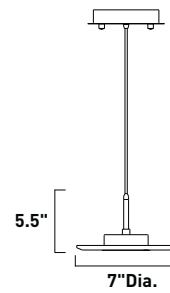

Subtle and sleek, Hagen suspends thin disks of Clear beveled glass from barely visible strands of filament. Each disk holds a cool LED light that plays across the surface of the glass and culminates in a crisp ring of beveled luminescence. In a single light pendants, Hagen slips unobtrusively into contemporary, sophisticated settings.

E20263-10 3-Light LED Pendant
Finish: Polished Chrome (PC)
Glass: Clear (18)
3 x 1w LED Bulbs (Incl.) | 240 Lumens
16" / 124" OAH