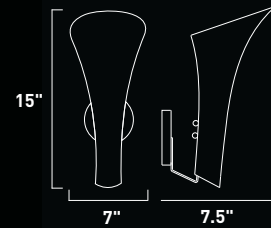

The wall sconce defined in this elegant single-light solution presents a trumpet shape defined in blown Matte White glass that mounts to a Satin Nickel bracket. This handsome mid-level lighting fixture also provides an open bottom for the perfect down light accent.

E20240-11 1-Light Wall Mount
Finish: Satin Nickel (SN)
Glass: Matte White
1 x 40w G9 Bulb (Incl.) | 500 Lumens
HCO: 8.75"