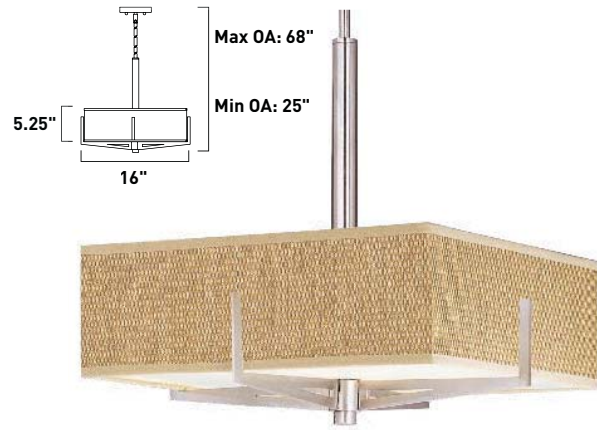

Lamping	OI	SN
^{3,2} Incandescent	3 x 60W MB	E95345-101OI	E95345-101SN
^{4,3,1} Fluorescent	3 x 18W GU24	E95445-101OI	E95445-101SN