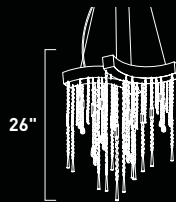

Dripping with sheer elegance, Crystal Sensation bejewels a room with exquisite diamond pendants delicately draped from a curvaceous and sleek chrome neckline. Each graceful strand of Egyptian crystal brilliantly reflects light from the next, culminating in a mesmerizing play of sparkle and glow.