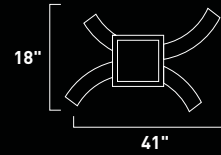

Dripping with sheer elegance, Crystal Sensation bejewels a room with exquisite diamond pendants delicately draped from a curvaceous and sleek chrome neckline. Each graceful strand of Egyptian crystal brilliantly reflects light from the next, culminating in a mesmerizing play of sparkle and glow.