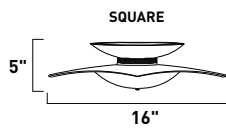

E20525-10 3-Light Flush Mount
Finish: Polished Chrome (PC)
Glass: Clear/White
3 x 50w G9 Bulbs (Incl.) | 2,250 Lumens