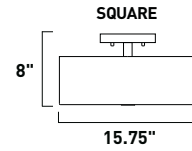

E20465-09BK/PC 3-Light Flush Mount
Finish: Polished Chrome (PC)
Metal Shade: Black (BK)
3 x 60w MB Bulbs | 1,152 Lumens
Frost White Glass Diffuser