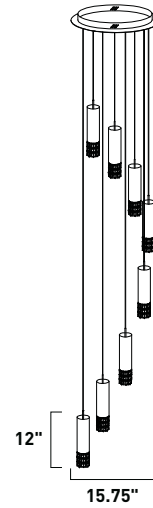

BANGLE

Shimmering like fine jewelry, the Bangle Collection combines strands of square-cut crystal supported by Polished Chrome frames. The clear natural light of xenon lamps enhances the sparkle.

E23244-20PC 8-Light Flush Mount
Finish: Polished Chrome
Glass: Clear Crystal
8 x 20w G4 Bulbs (Incl.) | 2,560 Lumens
18" / 133" OAH