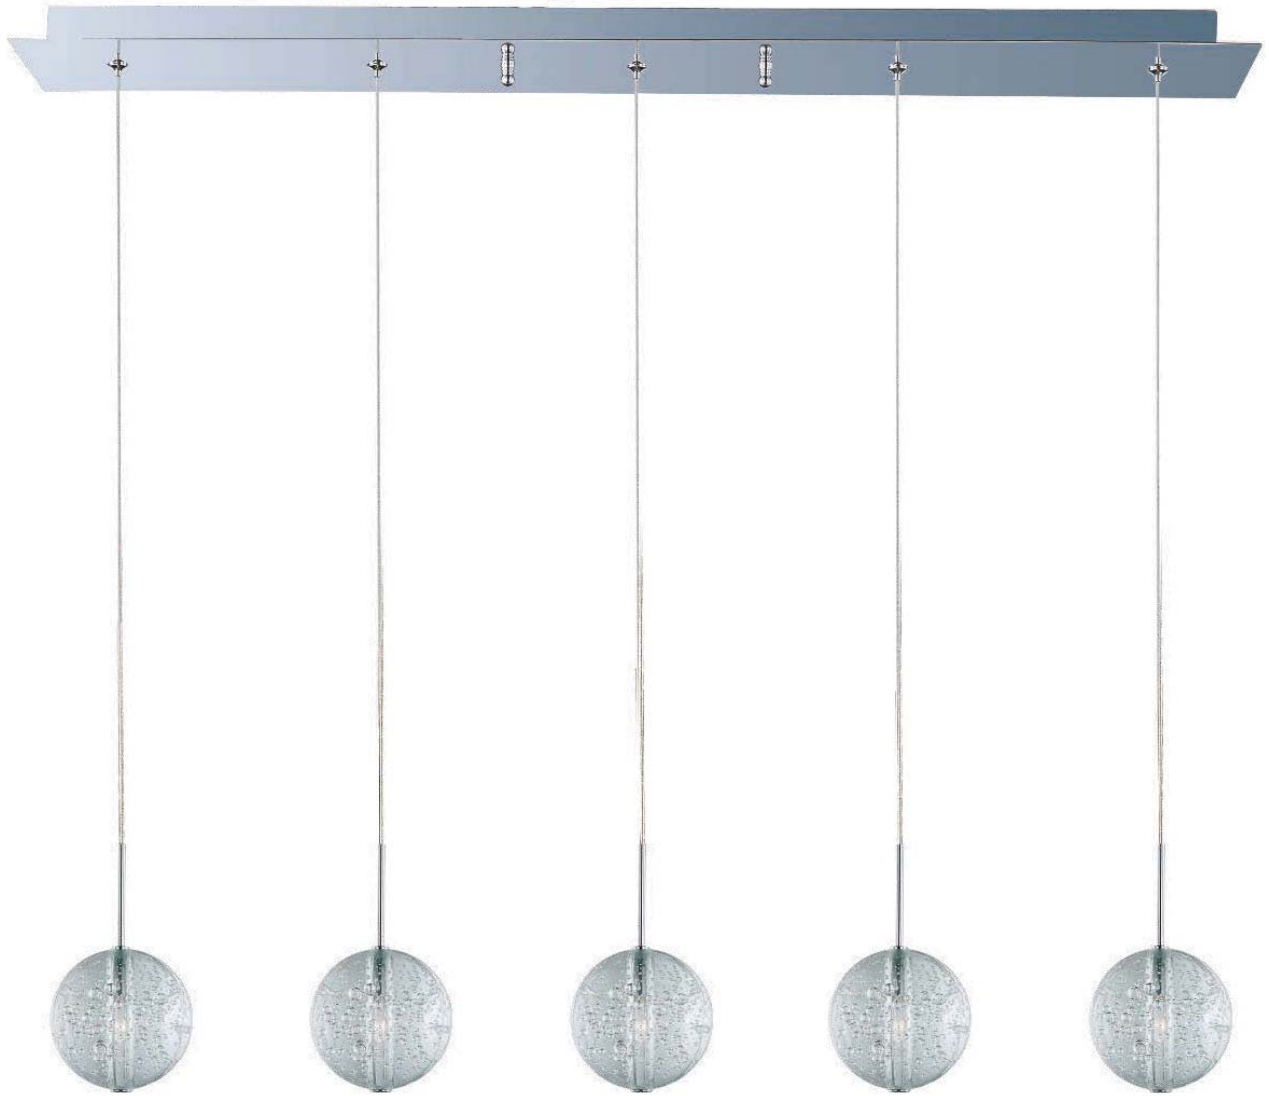

E24257-91PC 5-Light Pendant
Finish: Polished Chrome
Glass: Clear Crystal
5 x 20w G4 Bulbs (Incl.) | 1,600 Lumens
18" / 128" OAH