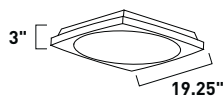

E21010-10WT 2-Light Flush Mount

Finish: Matte White (MW)

Acrylic Lens: White (01)

1 x 22w + 1 x 55w 2GX13 T5 Circuline Bulbs (Incl.) | 5,000 Lumens

HCO: 4"