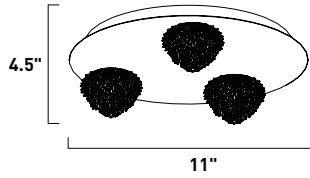

E23001-20PC 3-Light Flush Mount
Finish: Polished Chrome
Glass: Clear Crystal
3 x 40w G9 Bulbs (Incl.) | 1,500 Lumens