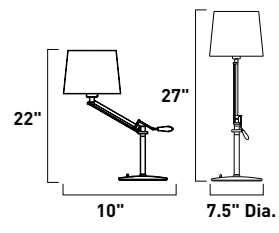

E22020-01,30 1-Light Table Lamp
Finish: Satin Nickel (SN)
Linen Shade: See Image
1 x 100w MB Bulb | 1,150 Lumens
96" power cord with on/off switch