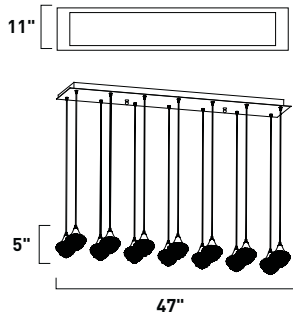

E23009-20PC 14-Light Pendant
Finish: Polished Chrome
Glass: Clear Crystal
14 x 40w G9 Bulbs (Incl.) | 7,000 Lumens
18" / 126" OAH