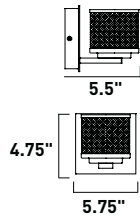

MESH

The Mesh collection starts with an industrial look, then takes it to another level with unmistakable touches of class and sophistication. Stout cylinders of clean, White glass and a textural layer of silver mesh mount onto a slice of reflective mirror to double their presence. Sleek disks of gleaming Polished Chrome form the cap and base for each cylinder, which house a xenon bulb for the ultimate in aesthetics and function.

E22341-10PC 1-Light Wall Mount

Finish: Polished Chrome

Glass: White (01)

1 x 40w G9 Bulb (Incl.) | 500 Lumens

HCO: 2.25"