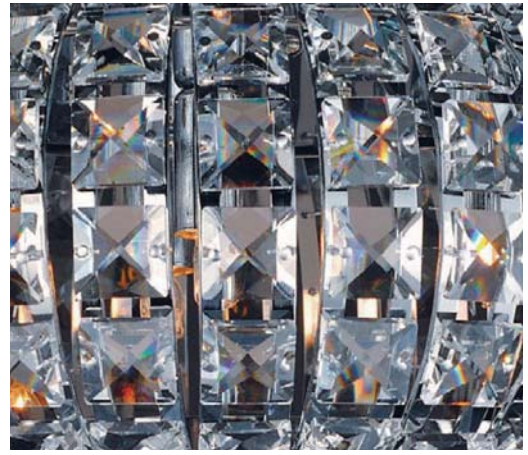

E21800-20PC 4-Light Flush Mount
Finish: Polished Chrome
Glass: Clear Crystal
4 x 40w G9 Bulbs (Incl.) | 2,000 Lumens
Frosted White Glass Diffuser