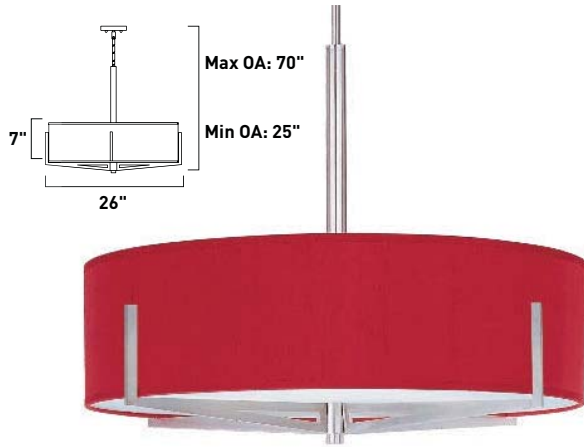

Lamping	OI	SN
^{3,2} Incandescent	3 x 100W MB	E95308-105OI	E95308-105SN
^{4,2,1} Fluorescent	4 x 26W GU24	E95408-105OI	E95408-105SN