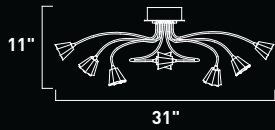

E23115-18 5-Light Pendant
 Finish: Polished Chrome (PC)
 Glass: Clear
 5 x 20w G4 Bulbs (Incl.) | 1,600 Lumens
 18" / 66" OAH

Consider the bare essentials taken to their ultimate conclusion and you will have the stunning Visione collection. The eye focuses immediately on the thick optical hand blown Clear glass shade whose fluted surface divides the illuminated source within to an infinite number of shimmering shards of light reflecting off the Polished Chrome hardware.