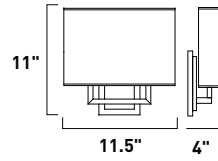

Can be installed horizontally or vertically

The art of geometry finds a perfect outlet in Edinburgh I collection's bold sconces. Sharp angles finished in Satin Nickel support simply shaped White Linen shades for a smart minimalist look. Energy-saving GU24 fluorescent light glows warmly from within adding heart and soul to the angular structure.