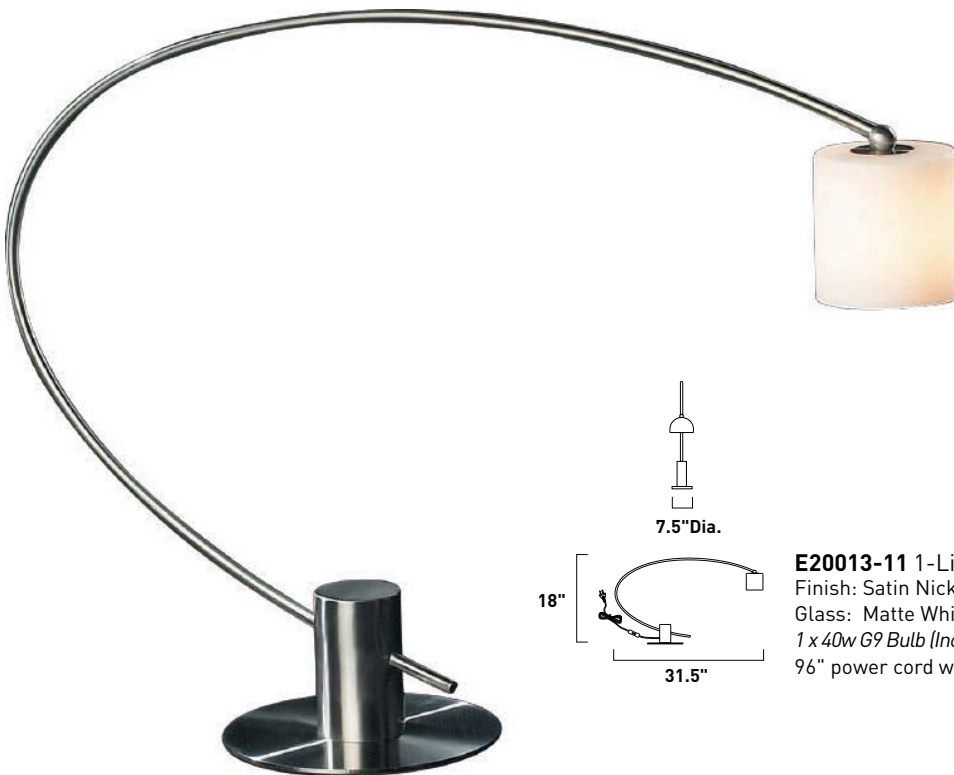

E20013-11 1-Light Table Lamp
Finish: Satin Nickel (SN)
Glass: Matte White
1 x 40w G9 Bulb (Incl.) | 500 Lumens
96" power cord with on/off switch