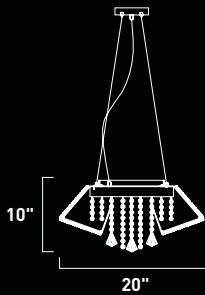

E20405-20PC 9-Light Pendant

Finish: Polished Chrome

Glass: Clear Crystal

9 x 25w G9 Bulbs (Incl.) | 2,160 Lumens

18" / 130" OAH