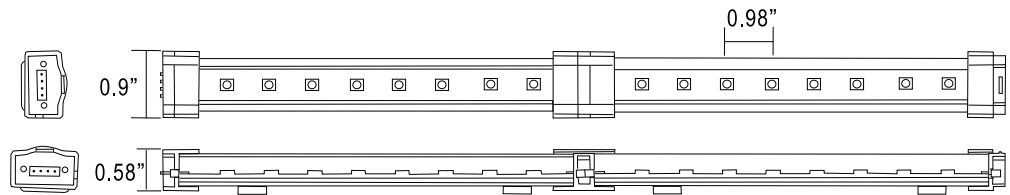

Features

- High lumen output
- Available in both Bronze and Aluminum finish
- Clear lens for maximum light output
- Rigid aluminum channel conceals light source and provides excellent heat dissipation
- Connect end to end or with the use of connecting cords
- Available in 3500 K or 5000 K
- Includes easy to install mounting clips, both downward and 45° angle

Applications

- Under cabinets and bars
- Office desk task lighting
- Retail display cabinets and counters
- Window displays
- Closet lighting

Item	Length	Diodes	Wattage	Lumens	Color Temp	CRI	Beam	Voltage	Current
E53700-AL, BRZ	6"	10	2.16	111	3500 K	70 - 75	120°	24V	120mA
E53701-AL, BRZ	12"	18	4.32	222	3500 K	70 - 75	120°	24V	180mA
E53702-AL, BRZ	24"	36	8.64	444	3500 K	70 - 75	120°	24V	360mA
E53703-AL, BRZ	36"	54	12.96	666	3500 K	70 - 75	120°	24V	540mA
E53704-AL, BRZ	48"	72	17.28	888	3500 K	70 - 75	120°	24V	720mA
E53710-AL, BRZ	6"	10	2.16	122	5000 K	70 - 75	120°	24V	120mA
E53711-AL, BRZ	12"	18	4.32	244	5000 K	70 - 75	120°	24V	180mA
E53712-AL, BRZ	24"	36	8.64	488	5000 K	70 - 75	120°	24V	360mA
E53713-AL, BRZ	36"	54	12.96	732	5000 K	70 - 75	120°	24V	540mA
E53714-AL, BRZ	48"	72	17.28	976	5000 K	70 - 75	120°	24V	720mA

Model Number	Wattage	Maximum Run
E53311, E53313, E53318	60 Watts	13'
E53320	75 Watts	17'
E53286	96 Watts	22'
E53314	100 Watts	22'
E53287	150 Watts	32'

3500 K 120°	
Distance	Foot Candles
12in	43.77
24in	12.01
36in	5.46
48in	3.16

5000 K 120°	
Distance	Foot Candles
12in	63.59
24in	17.96
36in	8.27
48in	4.67

Shown using 1 foot section of Channel 24