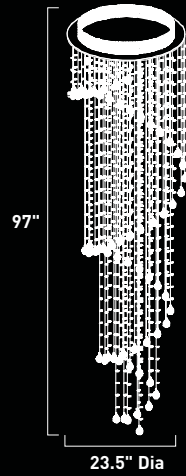

E20804-20 10-Light Pendant
 Finish: Polished Chrome
 Glass: Egyptian Crystal
 10 x 20w GZ4 MR11 Bulbs (Incl.) | 7,000 Lumens
 40" / 120" OAH

E20802-20 6-Light Pendant
 Finish: Polished Chrome
 Glass: Egyptian Crystal
 6 x 20w GZ4 MR11 Bulbs (Incl.) | 4,200 Lumens
 36" / 120" OAH

E20803-20 8-Light Pendant
 Finish: Polished Chrome
 Glass: Egyptian Crystal
 8 x 20w GZ4 MR11 Bulbs (Incl.) | 5,600 Lumens
 34" / 120" OAH

CASCADA

A natural wonder sculpted in glass, Cascada evokes the feeling of a rain shower in a graceful swirl of Egyptian crystal spheres. The rainfall that is evoked by the large and small crystals is made possible by their suspension from strands of sheer monofilament that hang in natural torrents from a chrome flush mounted canopy with puffed metal-vented trim. A conversation piece wherever it's placed, Cascada is illuminated drama on a grand scale.