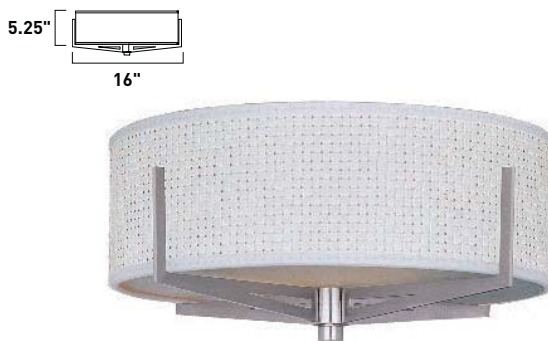

Lamping	OI	SN
^{3,2} Incandescent	2 x 100W MB	E95300-100OI	E95300-100SN
^{4,3,1} Fluorescent	3 x 18W GU24	E95400-100OI	E95400-100SN

	Lamping	OI	SN
^{3,2} Incandescent	2 x 100W MB	E95340-100OI	E95340-100SN
^{4,3,1} Fluorescent	3 x 18W GU24	E95440-100OI	E95440-100SN

All stem hang pendants includes:
1 x 4" Stem ESTR04504OI, SN
2 x 6" Stem ESTR04506OI, SN
3 x 12" Stem ESTR04512OI, SN

1. Bulbs included
2. Bulbs not included
3. Includes tempered glass diffuser
4. Also available in special order Quad PL version