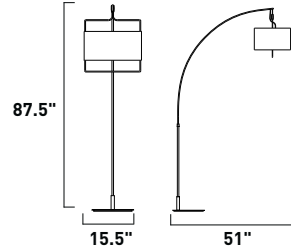

E22314-01,02,03 1-Light Floor Lamp
Finish: Satin Nickel/Polished Chrome (SNPC)
Fabric Shade: See Image
1 x 150w MB Bulb | 1,570 Lumens
120" power cord with dimmer switch