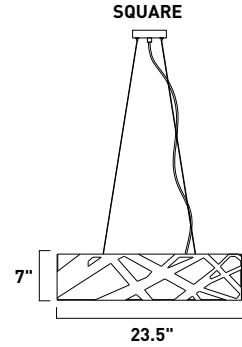

E20180-34 1-Light Wall Mount
 Finish: Polished Chrome
 Glass: Chocolate Sundae
 1 x 60w CA Bulb | 672 Lumens
 HCO: 5.25"

In a brilliant showcase of positive and negative space, Zion diffuses energy-saving fluorescent light through White acrylic lens panels encased by laser cut Polished Chrome. Intersecting shards of chrome sprawl in a latticework of crystalline-like structures, offering a scintillating contrast to the Lucite lens beneath. The effect brings a pleasing softness to the sharp geometric lines.