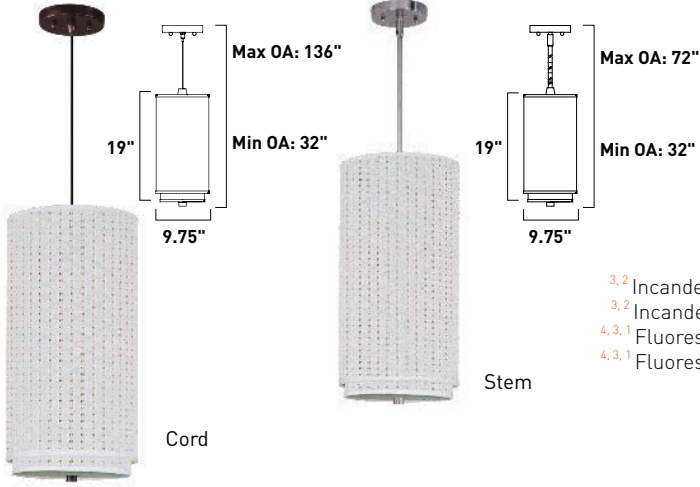

White Weave

- 3.2 Incandescent
- 3.2 Incandescent
- 4.3.1 Fluorescent
- 4.3.1 Fluorescent

1. Lamping
2. 1 x 75W MB
   - 1 x 75W MB
   - 1 x 13W GU24
   - 1 x 26W GU24

	OI	SN
Cord	E95040-1000I	E95040-100SN
Stem	E95042-1000I	E95042-100SN
Cord	E95140-1000I	E95140-100SN
Stem	E95144-1000I	E95144-100SN