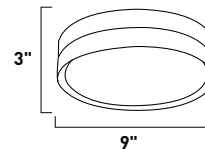

E21035-01PC 2-Light Flush Mount
Finish: Polished Chrome
Glass: White
2 x 13w G24q-1 Quad T4 CFL Bulbs (Incl.) | 1,800 Lumens