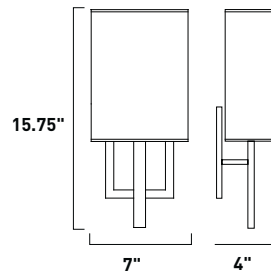

The art of geometry finds a perfect outlet in Edinburgh II collection's bold sconces. Sharp angles finished in Satin Nickel support simply shaped White Linen shades for a smart minimalist look. Energy-saving PL fluorescent light glows warmly from within adding heart and soul to the angular structure.