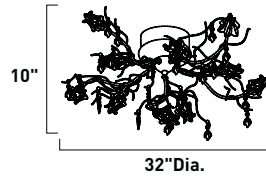

Crafted in a mystical forest where light blooms, the Flora collection demands attention. Every detail sparkles with originality. The intricate branch design resolves itself with elegant floral, hand-pulled Amber glass blossom shades. The vine-like branches and tendrils alike are finished in Brushed Bronze. Branches bear the fruit of leaf-shaped Egyptian crystals suspended from berries of gold.