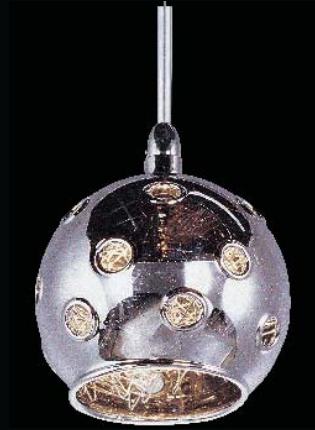

81 Mirror Chrome