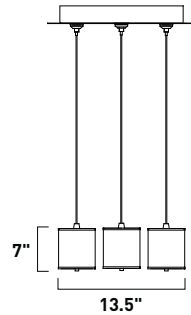

E95493-100SN,101SN,102SN,105SN 3-Light Pendant

Finish: Satin Nickel

Shade: See Image

3 x 50w GY6.35 T4 Bulbs (Incl.) | 2,250 Lumens

19" / 80" OAH

Includes RapidJack fitting and canopy