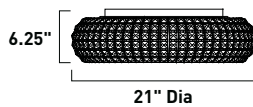

E21802-20PC 9-Light Flush Mount
Finish: Polished Chrome
Glass: Clear Crystal
9 x 40w G9 Bulbs (Incl.) | 4,500 Lumens
Frosted White Glass Diffuser