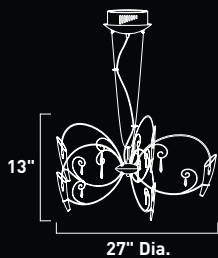

E20715-18 5-Light Chandelier
Finish: Satin Nickel/Polished Chrome (SNPC)
Glass: Clear
5 x 20w G4 Bulbs (Incl.) | 1,600 Lumens
36" / 73" OAH