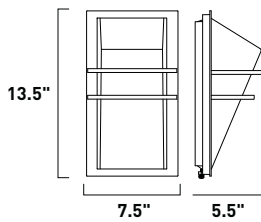

E21051-61PL 2-Light Wall Mount
Finish: Platinum
Acrylic Lens: White
2 x 13w G2X7 Twin T4 CFL Bulbs (Incl.) | 1,680 Lumens
HCO: 6.75"