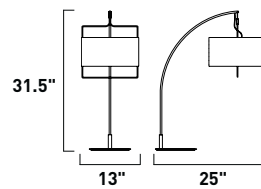

02 Black

E22313-01,02,03 1-Light Table Lamp
Finish: Satin Nickel/Polished Chrome (SNPC)
Fabric Shade: See Image
1 x 100w MB Bulb | 1,150 Lumens
96" power cord with on/off switch