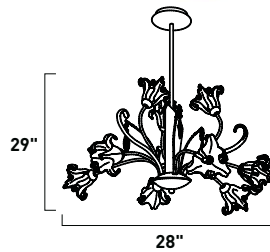

E22067-26 2-Light Wall Mount
Finish: Antique Bronze (ANB)
Glass: Amber Murano
2 x 40w G9 Bulbs (Incl.) | 1,000 Lumens
HCO: 2.5"

E22064-26 9-Light Chandelier
Finish: Antique Bronze (ANB)
Glass: Amber Murano
9 x 40w G9 Bulbs (Incl.) | 4,500 Lumens