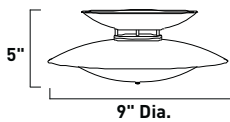

E20520-10 1-Light Flush Mount
Finish: Polished Chrome (PC)
Glass: Clear/White
1 x 50w G9 Bulb (Incl.) | 750 Lumens