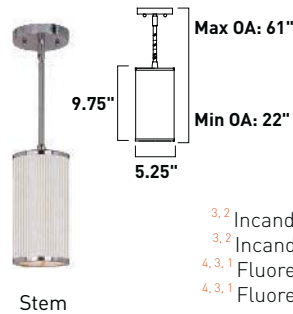

3,2 Incandescent
3,2 Incandescent
4,3,1 Fluorescent
4,3,1 Fluorescent

Lamping
1 x 60W MB
1 x 60W MB
1 x 13W GU24
1 x 26W GU24

	OI	SN
Cord	E95020-102OI	E95020-102SN
Stem	E95022-102OI	E95022-102SN
Cord	E95120-102OI	E95120-102SN
Stem	E95124-102OI	E95124-102SN

All stem hang pendants includes:
1 x 4" Stem ESTR04504OI, SN
2 x 6" Stem ESTR04506OI, SN
3 x 12" Stem ESTR04512OI, SN

1. Bulbs included
2. Bulbs not included
3. Includes tempered glass diffuser
4. Also available in special order Quad PL version