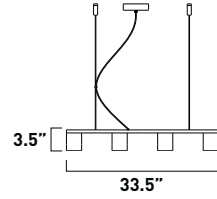

E22035-18 4-Light Pendant
Finish: Polished Chrome (PC)
Glass: Clear/Frosted
4 x 40w G9 Bulbs (Incl.) | 2,000 Lumens
24" / 120" OAH