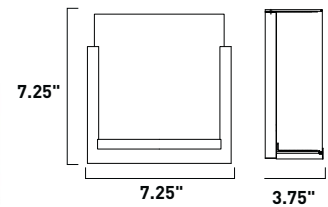

Lamping	OI	SN
^{5,3,1} Xenon	1 x 60W G9	E95080-100OI	E95080-100SN

1. Bulbs included
2. Bulbs not included
3. Includes tempered glass diffuser
4. Also available in special order Quad PL version
5. ADA compliant