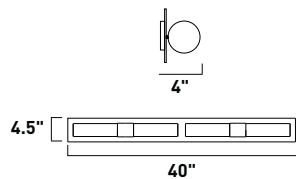

E63008-11 4-Light Wall Mount
Finish: Satin Nickel (SN)
Glass: Matte White
4 x 13w GX23-2 Twin T4 CFL Bulbs (Incl.) | 3,120 Lumens
HCO:2"
Glass is enclosed