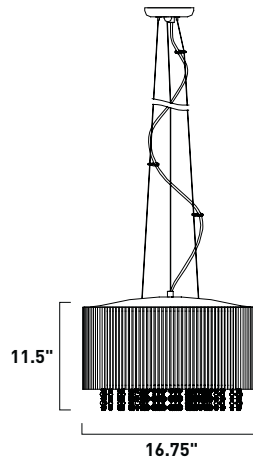

E23135-10PC 7-Light Pendant
Finish: Polished Chrome
Shade: Aluminum
7 x 40w G9 Bulbs (Incl.) | 3,500 Lumens
30" / 130" OAH

10.75"

22.5"

E23137-10PC 10-Light Pendant
Finish: Polished Chrome
Shade: Aluminum
10 x 40w G9 Bulbs (Incl.) | 5,000 Lumens
30" / 130" OAH