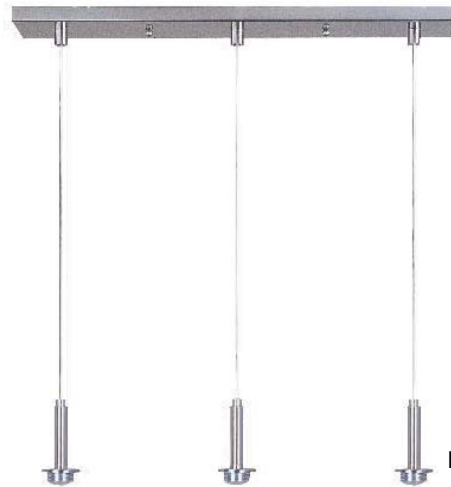

Satin Nickel
 Finish Shown

CARTE Frames Only 3-Light Pendants

**Satin Nickel
Finish Shown**

**Bronze
Finish Shown**

**Bronze
Finish Shown**

**Satin Nickel
Finish Shown**

Satin Nickel
Finish Shown

ES93004 Bronze
ES93104 Satin Nickel
4-Light Pendant Frame
4 x 13w G24q-1 Quad T4 CFL Bulbs | 3,120 Lumens
24" / 60" OAH