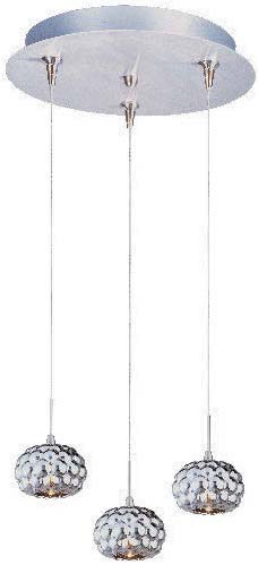

E94612-55SN