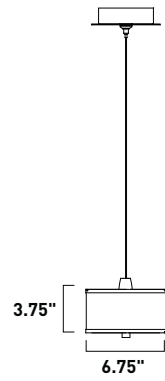

101SN Grass Cloth