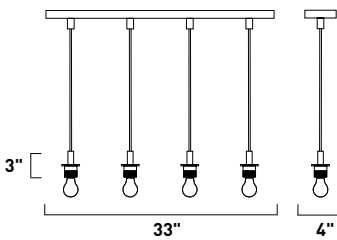

ES92004 Bronze
ES92104 Satin Nickel
4-Light Pendant Frame
4 x 100w MB Bulbs | 4,600 Lumens
24" / 60" OAH