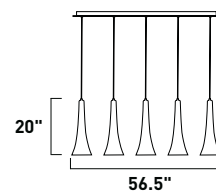

et2online.com | 800.486.2946