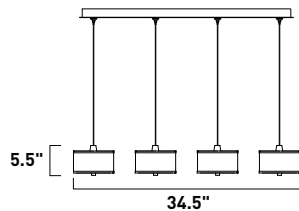

17.25" / 78.25" OAH

Includes RapidJack fitting and Canopy

100SN White Weave

101SN Grass Cloth

105SN Crimson

Minx embodies a collection of show-stopping, conversation-starting pendants that range from simple to chic. Featuring RapidJack, no wire, no hassle installation, available with single, triple, or quadruple xenon light sources, these Minx pendants boast a variety of finishes, shapes, and functions that suit most any room.