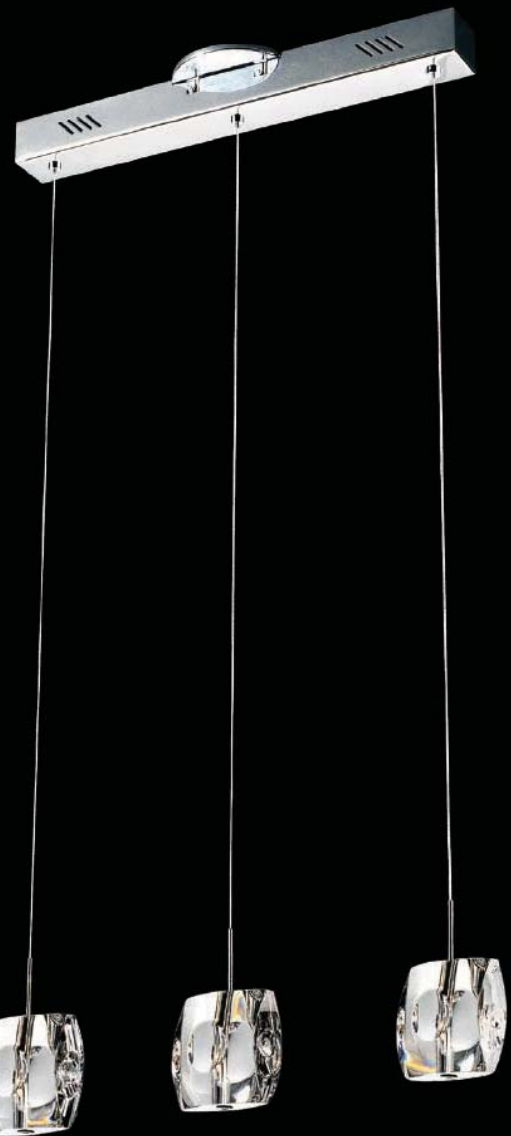

E30503-20 3-Light Pendant
Finish: Polished Chrome (PC)
Glass: Crystal
3 x 20w G4 Bulbs (Incl.) | 960 Lumens
18" / 120" OAH