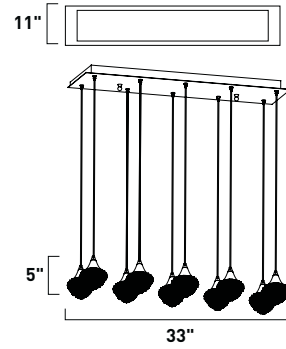

E23008-20PC 10-Light Pendant
Finish: Polished Chrome
Glass: Clear Crystal
10 x 40w G9 Bulbs (Incl.) | 5,000 Lumens
18" / 126" OAH