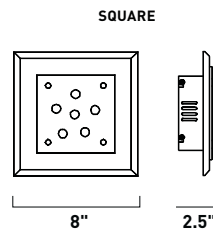

E20920-10PC 6-Light LED Wall Mount
Finish: Polished Chrome
Glass: Clear/White
6 x 1w LED Bulbs (Incl.) | 524 Lumens
HCO: 4"