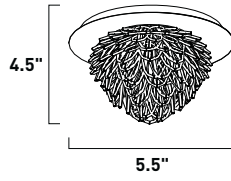

E23000-20PC 1-Light Flush Mount
Finish: Polished Chrome
Glass: Clear Crystal
1 x 40w G9 Bulbs (Incl.) | 500 Lumens