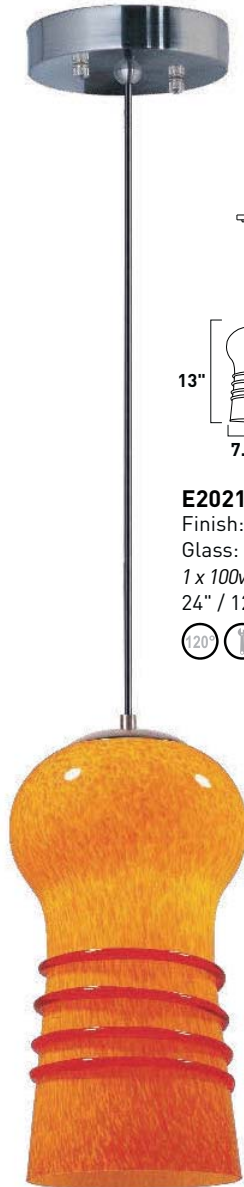

HUE

Variety is indeed the spice of life. Nothing proves that more than the amazing Hue collection of hand-blown, colored accent, single light pendants. Readily available in a wide variety of colors and shapes, these pendants reveal its color when the light is on. Each glass shade is covered with impressed glass veins that accent the surface and Satin Nickel hardware. Consider mixing and matching an array of shapes and hues for a lighting solution that will be limited only by the heights to which your imagination can soar.