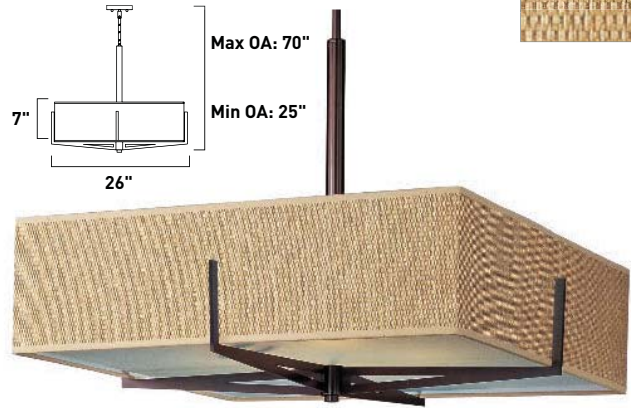

Lamping	OI	SN
^{3,2} Incandescent	3 x 100W MB	E95348-101OI	E95348-101SN
^{4,2,1} Fluorescent	4 x 26W GU24	E95448-101OI	E95448-101SN