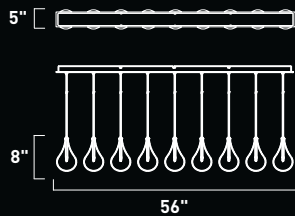

E23119-18 9-Light Pendant
Finish: Polished Chrome (PC)
Glass: Clear
9 x 20w G4 Bulbs (Incl.) | 2,880 Lumens
18" / 66" OAH