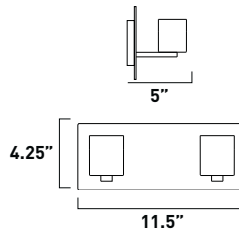

E22032-18 2-Light Wall Mount
Finish: Polished Chrome (PC)
Glass: Clear/Frosted
2 x 40w G9 Bulbs (Incl.) | 1,000 Lumens
HCO: 2.25"