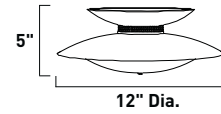

E20521-10 2-Light Flush Mount
Finish: Polished Chrome (PC)
Glass: Clear/White
2 x 50w G9 Bulbs (Incl.) | 1,500 Lumens