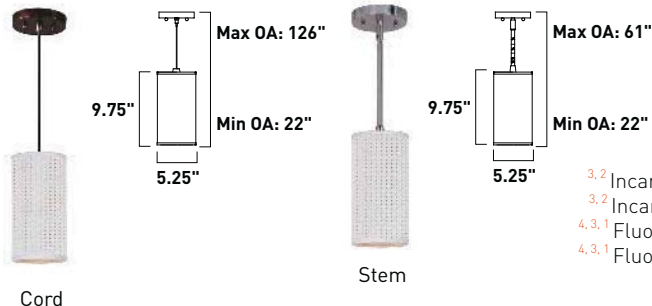

- 3.2 Incandescent
- 3.2 Incandescent
- 4.3.1 Fluorescent
- 4.3.1 Fluorescent

1. Lamping
2. 1 x 60W MB
   - 1 x 60W MB
   - 1 x 13W GU24
   - 1 x 26W GU24

	OI	SN
Cord	E95020-1000I	E95020-100SN
Stem	E95022-1000I	E95022-100SN
Cord	E95120-1000I	E95120-100SN
Stem	E95124-1000I	E95124-100SN

All stem hang pendants includes:
1 x 4" Stem ESTR045040I, SN
2 x 6" Stem ESTR045060I, SN
3 x 12" Stem ESTR045120I, SN

1. Bulbs included
2. Bulbs not included
3. Includes tempered glass diffuser
4. Also available in special order Quad PL version