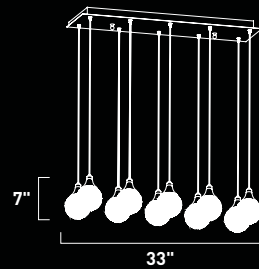

E24028-20PC 10-Light Pendant
Finish: Polished Chrome
Glass: Clear Crystal
10 x 40w G9 Bulbs (Incl.) | 5,000 Lumens
18" / 128" OAH