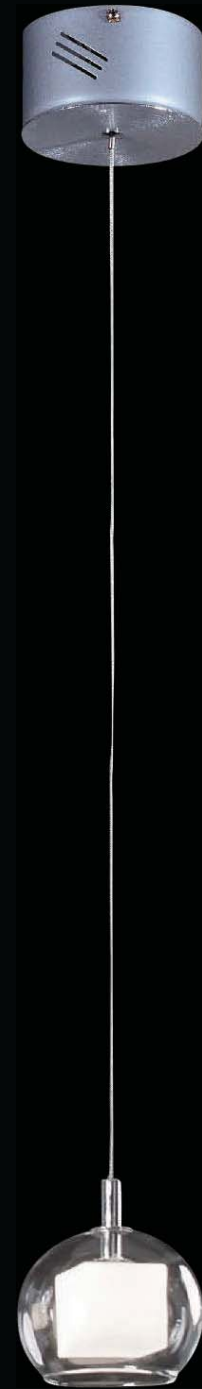

NUCLEUS

Circle meets the square in the contemporary pendant Nucleus collection. The sophisticated design of the double layer Clear/White glass shade speaks volumes as to the truth of less equaling more. Clear-glass spheres define the unique profile of this exquisite kitchen island/billiard application. And nestled inside each sphere is an inner cube of opal glass which holds a xenon light source, secured by a Polished Chrome lamp holder and a Brushed Aluminum frame.