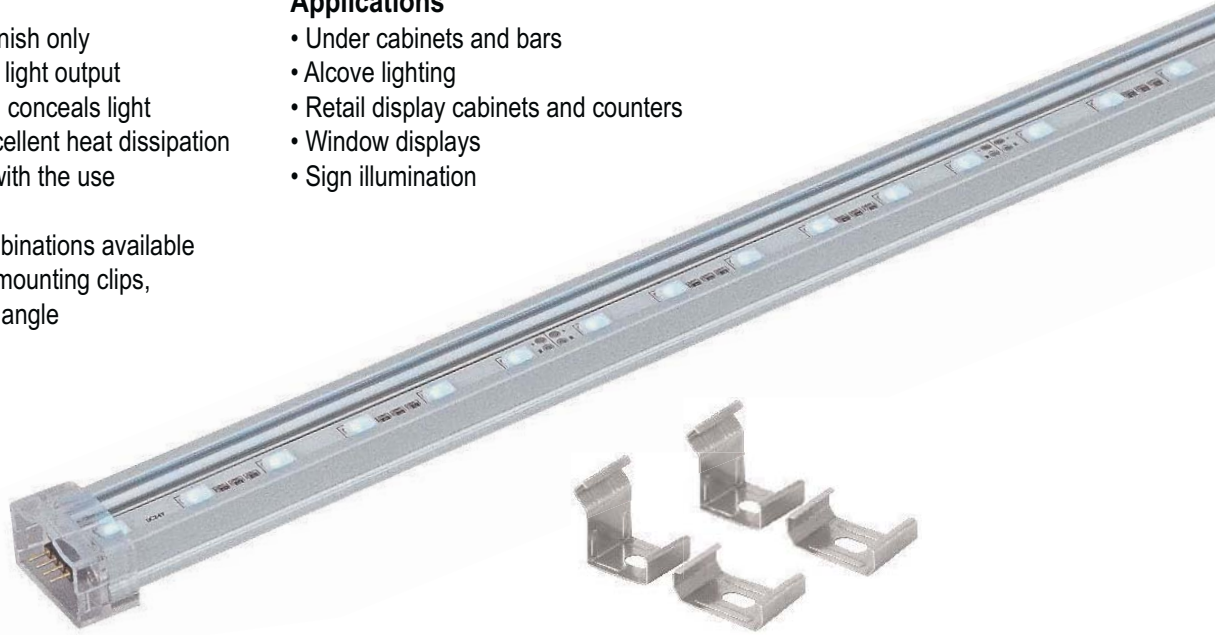

Features

- Available in Aluminum finish only
- Clear lens for maximum light output
- Rigid aluminum channel conceals light source and provides excellent heat dissipation
- Connect end to end or with the use of connecting cords
- Thousands of color combinations available
- Includes easy to install mounting clips, both downward and 45° angle

Applications

- Under cabinets and bars
- Alcove lighting
- Retail display cabinets and counters
- Window displays
- Sign illumination

Item	Length	Diodes	Wattage	Lumens	Beam	Voltage	Current
E53720-AL	6"	10	2.88	R:30 G:50 B:15	120°	24V	120mA
E53721-AL	12"	18	4.32	R:54 G:90 B:27	120°	24V	180mA
E53722-AL	24"	36	8.64	R:108 G:180 B:30	120°	24V	360mA
E53723-AL	36"	54	12.96	R:162 G:270 B:45	120°	24V	540mA
E53724-AL	48"	72	17.28	R:216 G:360 B:60	120°	24V	720mA

Model Number	Wattage	Maximum Run
E53313, E53318	60 Watts	13'
E53320	75 Watts	17'
E53286	96 Watts	22'
E53287	150 Watts	30'

Drivers

(See page 316-318 for detailed driver information)

- **E53313** 24V 60w Plug-In Driver
- **E53318** 24V 60w Class II Driver
- **E53320** 24V 75w Plug-In Driver
- **E53286** 24V 96w Class II Driver
- **E53287** 24V 150w Driver