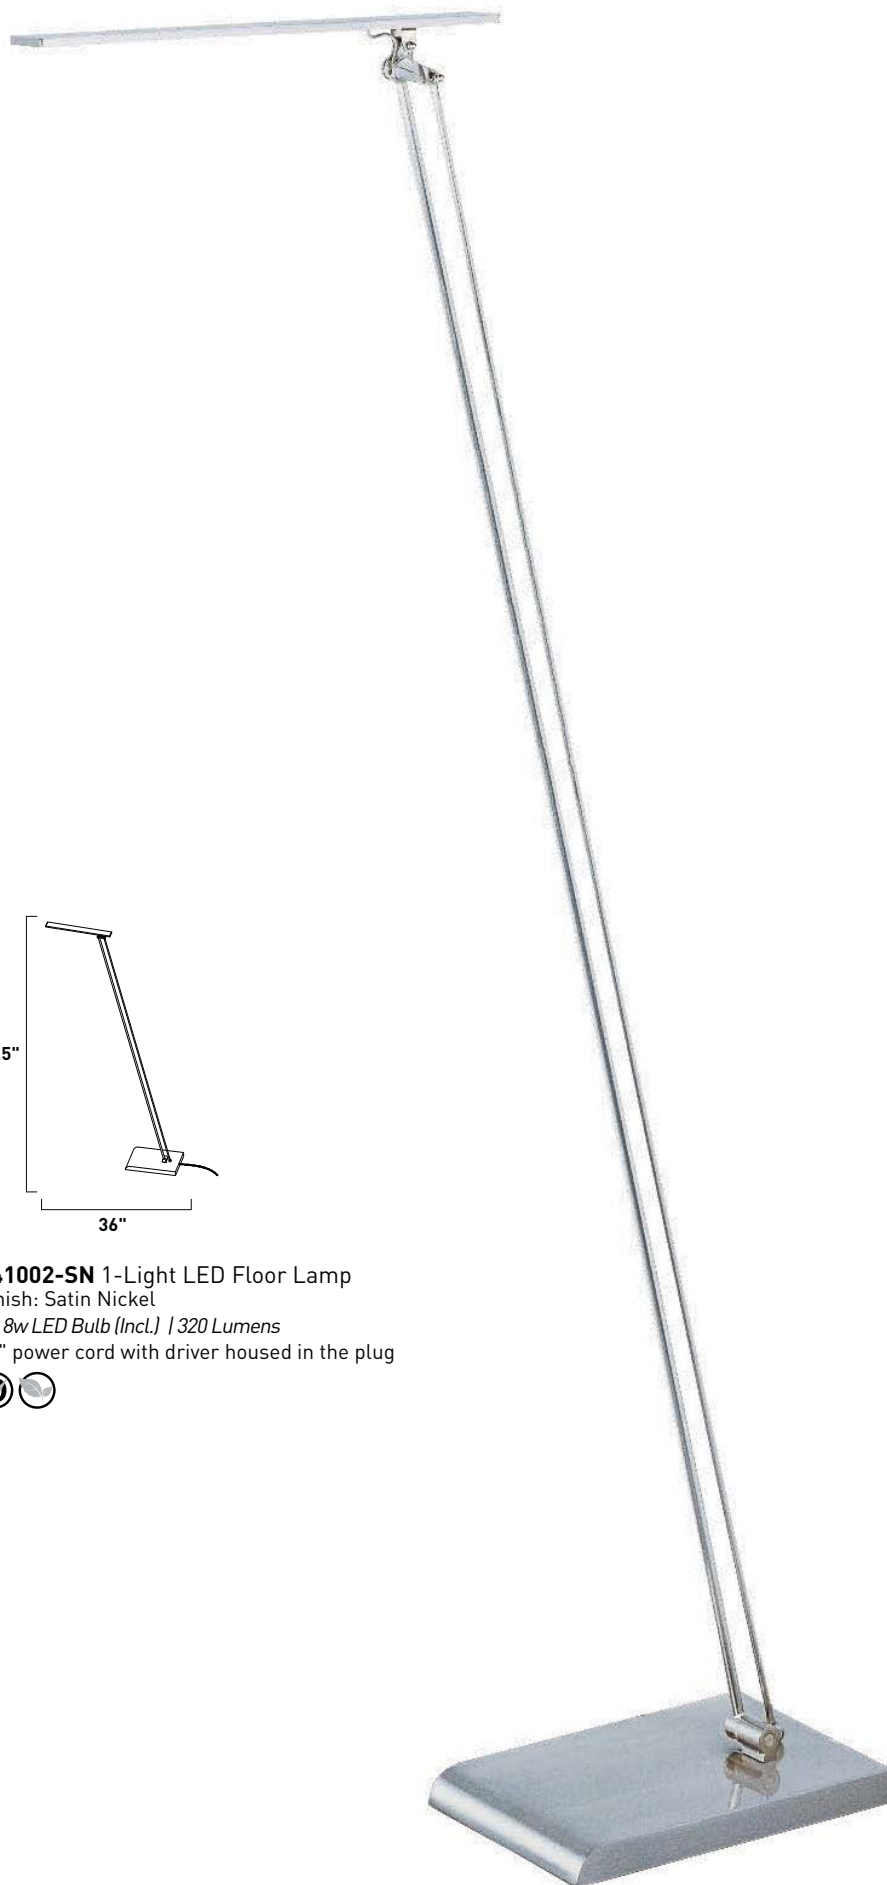

- Powerful 8 Watt LED
- 320 Lumens
- 3300K Neutral White Color
- On-Off Foot Switch
- Adjustable Height
- Rotating Head

E41002-SN 1-Light LED Floor Lamp
Finish: Satin Nickel
1 x 8w LED Bulb (Incl.) | 320 Lumens
72" power cord with driver housed in the plug