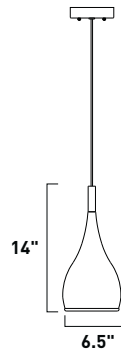

E24055-PC,WT,SN 1-Light Pendant
Finish: See Image
1 x 75w MB Bulb | 1,150 Lumens
18" / 146" OAH