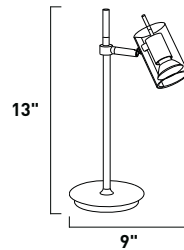

E22039-18 1-Light Table Lamp
Finish: Polished Chrome (PC)
Glass: Clear
1 x 50w GU10 MR16 Bulb (Incl.) | 1,700 Lumens
96" power cord with on/off switch