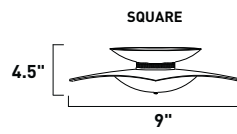

E20526-10 1-Light Flush Mount
Finish: Polished Chrome (PC)
Glass: Clear/White
1 x 50w G9 Bulb (Incl.) | 750 Lumens