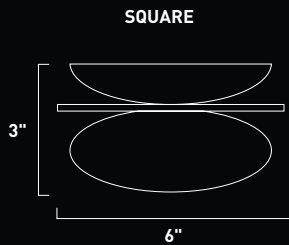

E22022-27,31,32,33 1-Light Flush/Wall Mount
Finish: Brushed Aluminum (AL)
Glass: See Image
1 x 40w G9 Bulb (Incl.) | 500 Lumens
HCO: 3"