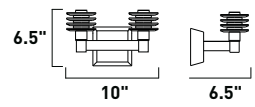

E30402-18 2-Light Wall Mount
Finish: Polished Chrome (PC)
Glass: Clear
2 x 40w G9 Bulbs (Incl.) | 1,000 Lumens
HCO: 2.5"