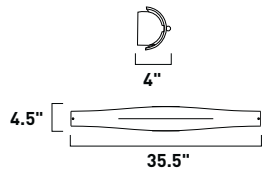

E22322-61 1-Light Wall Mount
Finish: Polished Chrome (PC)
Glass: White Acrylic
1 x 21w Mini Bi Pin T5 Bulb (Incl.) | 2,000 Lumens
HCO: 4"

Can be installed horizontally or vertically