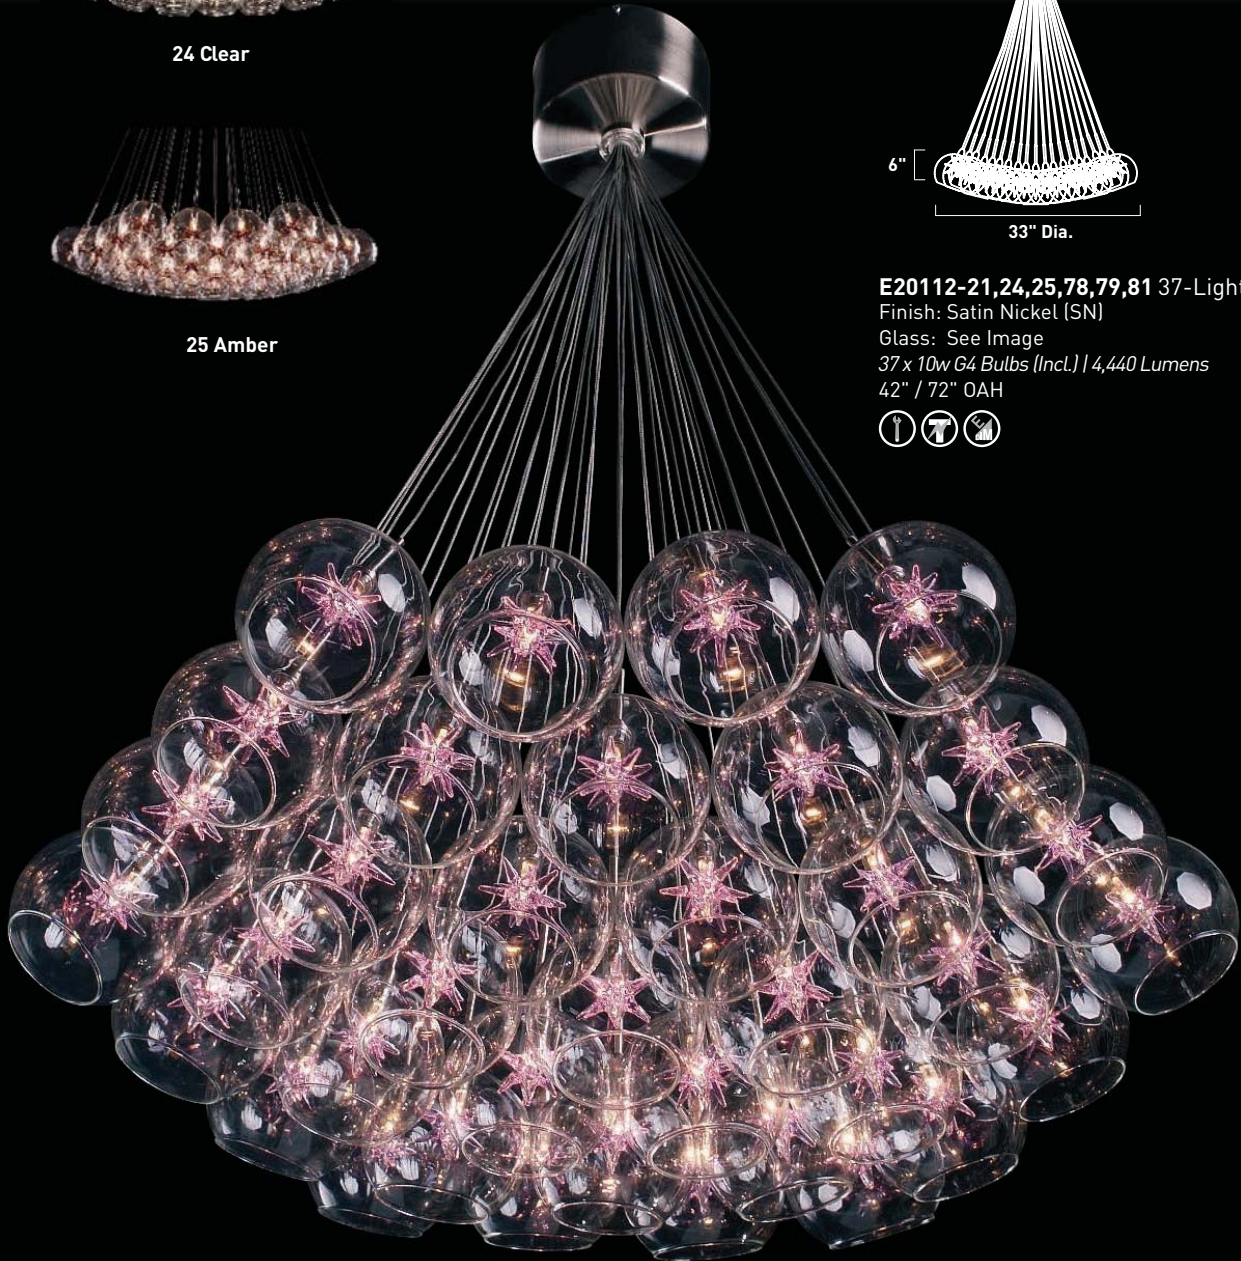

Finish: Polished Chrome

Glass: Etched/Bubble

3 x 50w G9 Bulbs (Incl.) | 2,250 Lumens

HCO: 3"

Frosted White Glass Diffusers

3.75"

5.5"

29.5"

E22734-89PC 4-Light Bath Vanity

Finish: Polished Chrome

Glass: Etched/Bubble

4 x 50w G9 Bulbs (Incl.) | 3,000 Lumens

HCO: 3"

Frosted White Glass Diffusers

It was Shakespeare that said, "The stars above us, govern our conditions." And so it is with this amazing multi-light pendant series. Each unique handmade globe - available in Violet, Clear, Amber, Mesh, Threaded and Mirror Chrome- is suspended on its own. Polished Chrome hardware and a Satin Nickel finish canopy complete each structure, and every little piece is adjustable to enhance your galaxy in a variety of different ways.

24 Clear

25 Amber

E20112-21,24,25,78,79,81 37-Light Pendant
Finish: Satin Nickel (SN)
Glass: See Image
37 x 10w G4 Bulbs (Incl.) | 4,440 Lumens
42" / 72" OAH

21 Violet

78 Mesh

79 Threaded

81 Mirror Chrome

81 Mirror Chrome