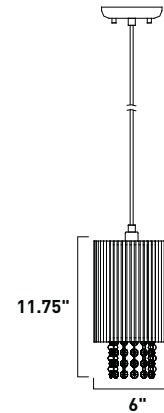

E23140-10PC 1-Light Pendant
Finish: Polished Chrome
Shade: Aluminum
1 x 60w G9 Bulb (Incl.) | 800 Lumens
30" / 130" OAH