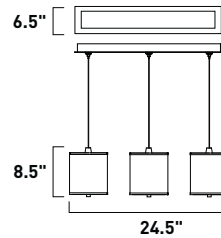

E95497-100SN, 101SN, 102SN, 105SN 3-Light Pendant

Finish: Satin Nickel

Shade: See Image

3 x 50w GY6.35 T4 Bulbs (Incl.) | 2,250 Lumens

20.25" / 81.25" OAH

Includes RapidJack fitting and Canopy