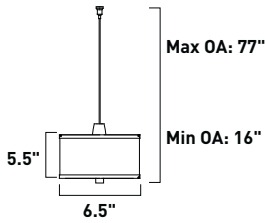

Crimson

1-Light RapidJack Pendant

Lamping SN
1 x 50W GY6.35 T4 E95050-105SN

Includes a RapidJack fitting and the canopy is sold separately.