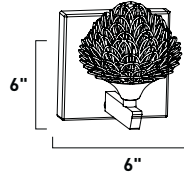

6"

6"

E23011-20PC 1-Light Bath Vanity
Finish: Polished Chrome
Glass: Clear Crystal
1 x 40w G9 Bulb (Incl.) | 500 Lumens
HCO: 3"