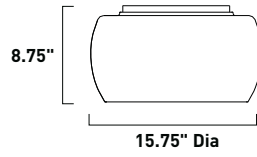

E21200-10PC 5-Light Flush Mount
Finish: Polished Chrome
Glass: Mirror Chrome (-81)
5 x 40w G9 Bulbs (Incl.) | 2,500 Lumens