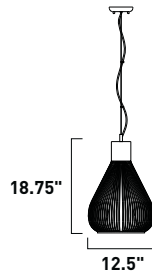

HYDROX

In a ballet of fluid grace, drips in White or Black finish from a spiraling Polished Chrome pendant and pools into a transparent teardrop of soft light. A Frost White glass core encases the gentle incandescent source for a sheer glow that dances and sways like the natural ebb and flow of the ocean.