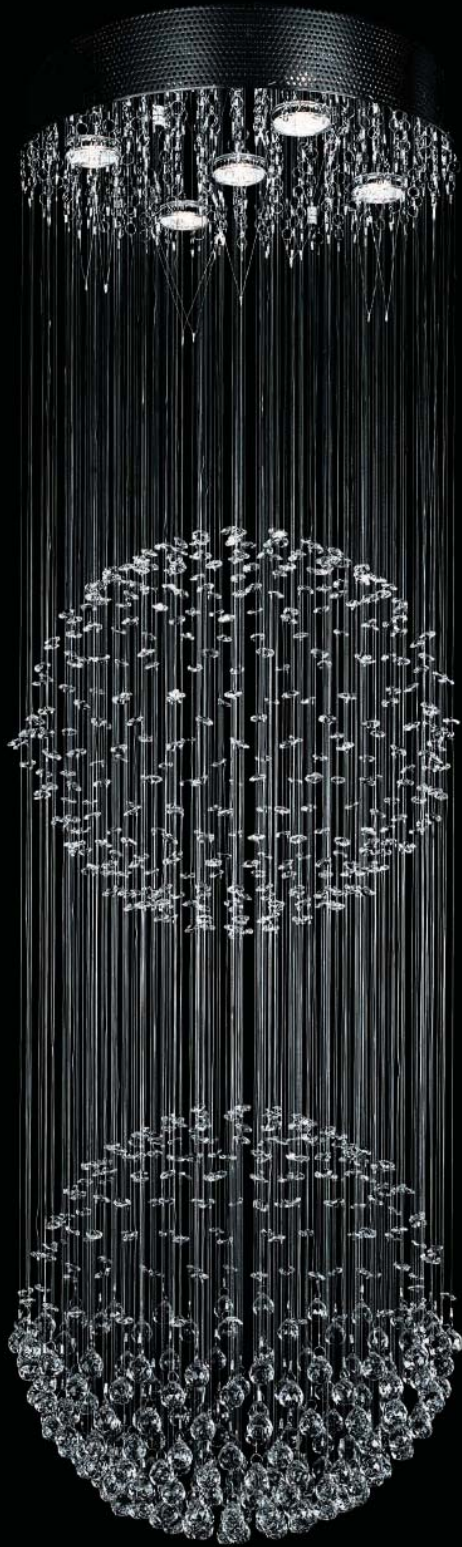

E20792-20 5-Light Flush Mount
Finish: Polished Chrome
Glass: Egyptian Crystal
5 x 50w GU10 MR16 Bulbs (Incl.) | 8,500 Lumens