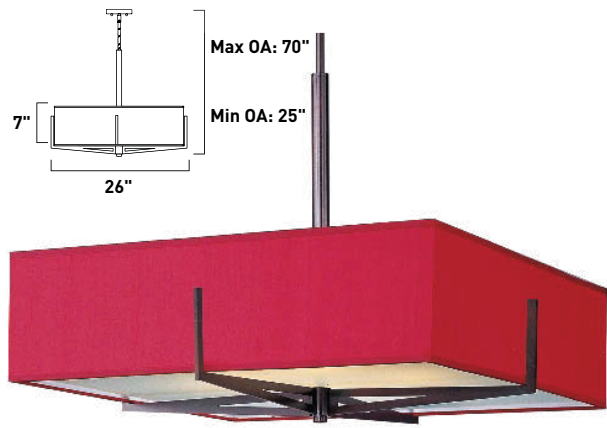

Lamping	OI	SN
^{3,2} Incandescent	3 x 100W MB	E95348-105OI	E95348-105SN
^{4,2,1} Fluorescent	4 x 26W GU24	E95448-105OI	E95448-105SN