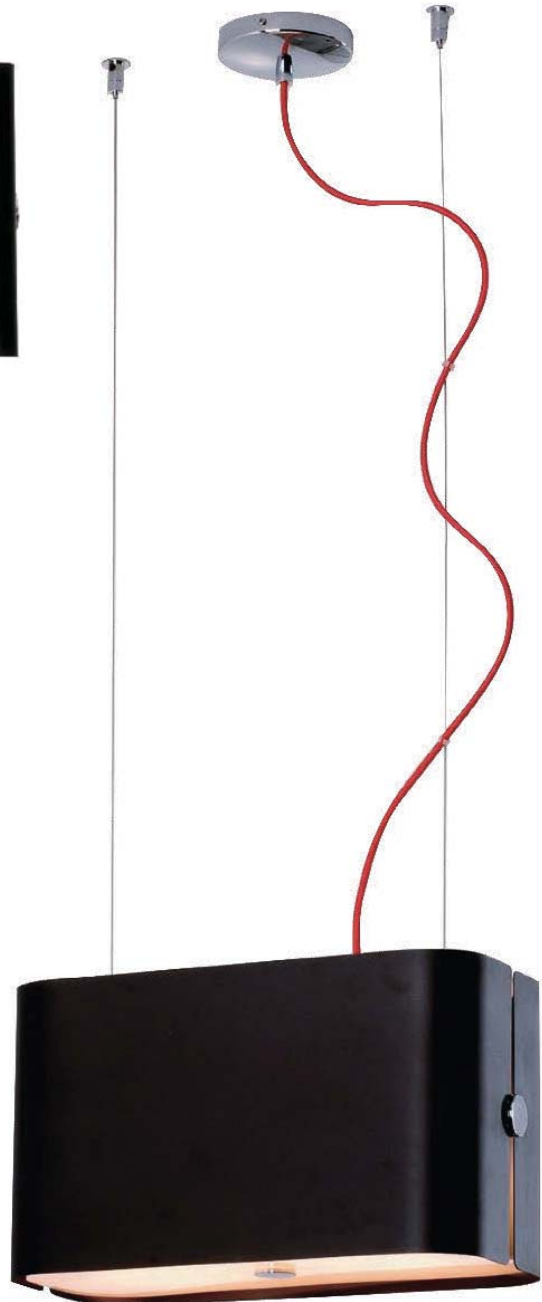

E20462-09BK/PC 2-Light Pendant
Finish: Polished Chrome (PC)
Metal Shade: Black (BK)
2 x 100w MB Bulbs / 2,300 Lumens
24" / 120" OAH
Frost White Glass Diffuser