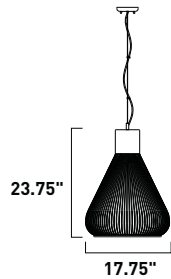

E21502-09BK,WT 1-Light Pendant
Finish: See Image
Glass: Frost White
1 x 150w MB Bulb | 1,570 Lumens
36" / 120" OAH
Steel lacquered frame and
Polished Chrome accents and canopy