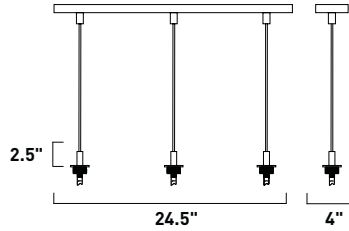

Satin Nickel
 Finish Shown

CARTE Frames Only 3-Light Pendants

**Satin Nickel
Finish Shown**

**Bronze
Finish Shown**

**Bronze
Finish Shown**

**Satin Nickel
Finish Shown**

Satin Nickel
Finish Shown

ES93004 Bronze
ES93104 Satin Nickel
4-Light Pendant Frame
4 x 13w G24q-1 Quad T4 CFL Bulbs | 3,120 Lumens
24" / 60" OAH