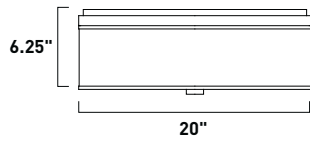

Grass Cloth

3.2 4.3.1	Incandescent Fluorescent	Lamping 3 x 60W MB 3 x 18W GU24	OI		SN	
			E95004-101OI	E95004-101SN	E95104-101OI	E95104-101SN

3.2 4.3.1	Incandescent Fluorescent	Lamping 2 x 60W MB 3 x 13W GU24	OI		SN	
			E95002-101OI	E95002-101SN	E95102-101OI	E95102-101SN