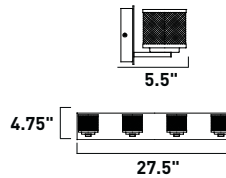

E22344-10PC 4-Light Wall Mount
Finish: Polished Chrome
Glass: White (01)
4 x 40w G9 Bulbs (Incl.) | 2000 Lumens
HCO: 2.25"