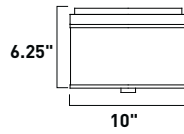

4.3.1 Fluorescent   Lamping   OI   SN
2 x 13W GU24   **E95100-102OI** | **E95100-102SN**