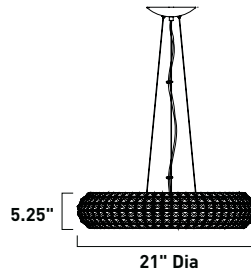

E21804-20PC 8-Light Pendant
Finish: Polished Chrome
Glass: Clear Crystal
8 x 40w G9 Bulbs (Incl.) | 4,000 Lumens
18" / 120" OAH
Frosted White Glass Diffuser