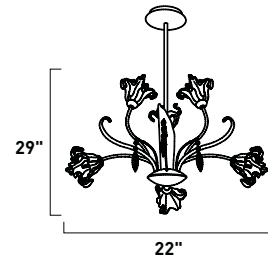

E22063-26 6-Light Chandelier
Finish: Antique Bronze (ANB)
Glass: Amber Murano
6 x 40w G9 Bulbs (Incl.) | 3,000 Lumens