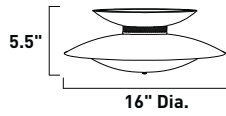

E20522-10 3-Light Flush Mount
Finish: Polished Chrome (PC)
Glass: Clear/White
3 x 50w G9 Bulbs (Incl.) | 2,250 Lumens