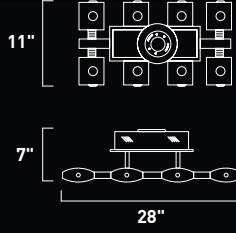

E30500-20 8-Light Flush Mount
Finish: Polished Chrome (PC)
Glass: Crystal
8 x 20w G4 Bulbs (Incl.) | 2,560 Lumens