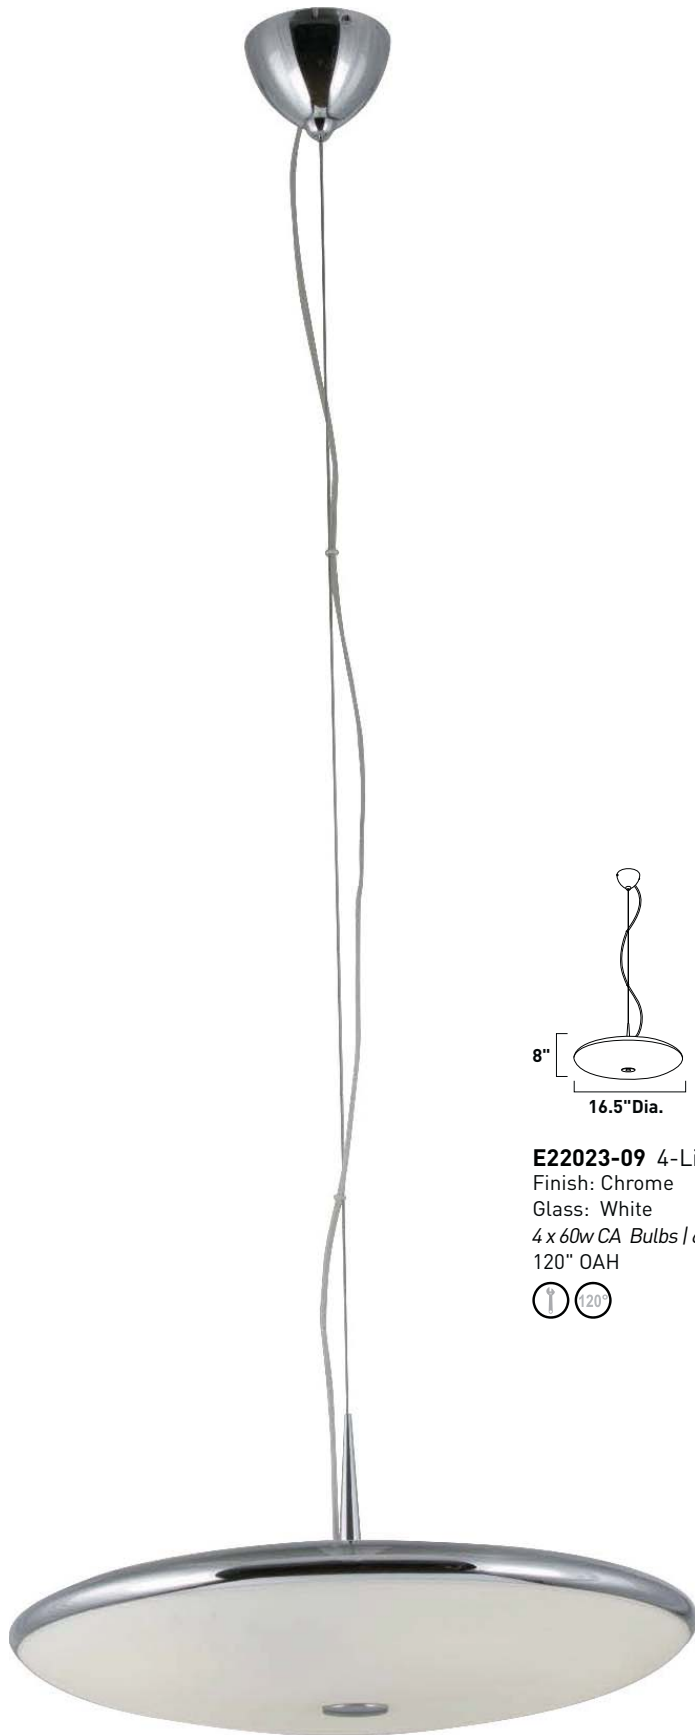

UFO Undeniably Fabulous Object. This collection seems to hover in other-worldly elegance. Its streamline design, with split glass and chrome surface, provides the perfect glow for kitchen island, dining room or x-files. The upper area has 4 reveals with a glass diffuser that projects light from the top of the lamp, sending signals back to the mothership.

E22023-09 4-Light Penadnt

Finish: Chrome

Glass: White

4 x 60w CA Bulbs | 672 Lumens

120" OAH