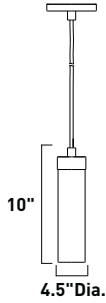

Poetry in motion and efficient as it is beautiful. Cilandro II presents a simple statement with both style and grace. Presented in a combination of cylinder Matte White glass and a Satin Nickel finish, Cilandro II collection's energy saving fluorescent illumination is a flare for the heroic.

E63009-11 1-Light Pendant
Finish: Satin Nickel (SN)
Glass: Matte White
1 x 18w G24q-2 Quad T4 CFL Bulb (Incl.) | 1,250 Lumens
24" / 134" OAH
Glass is enclosed