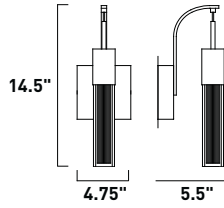

E22720-89PC 1-Light Wall Mount
Finish: Polished Chrome
Glass: Etched/Bubble
1 x 35w MR11 Bulb (Incl.) | 1,300 Lumens
HCO: 6"