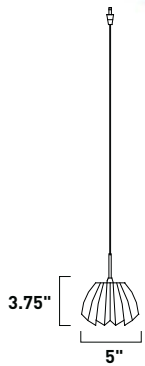

EP96013-56SN 1-Light RapidJack Pendant

Finish: Satin Nickel

Glass: Mirror Chrome

1 x 50w GY6.35 T4 Bulb (Incl.) | 750 Lumens

Includes a RapidJack fitting and the canopy is sold separately