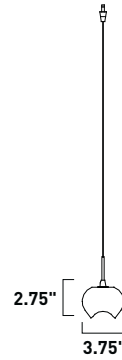

EP96006-10SN

1-Light RapidJack Pendant
Finish: Satin Nickel

Glass: Opal White

1 x 20w G4 Bulb (Incl.) | 320 Lumens

Includes a RapidJack fitting and the canopy is sold separately