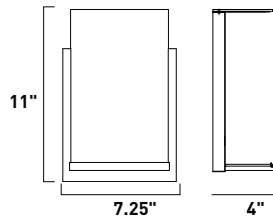

5.4.3.1 Fluorescent   Lamping   OI   SN
1 x 18W GU24   **E95184-102OI** | **E95184-102SN**