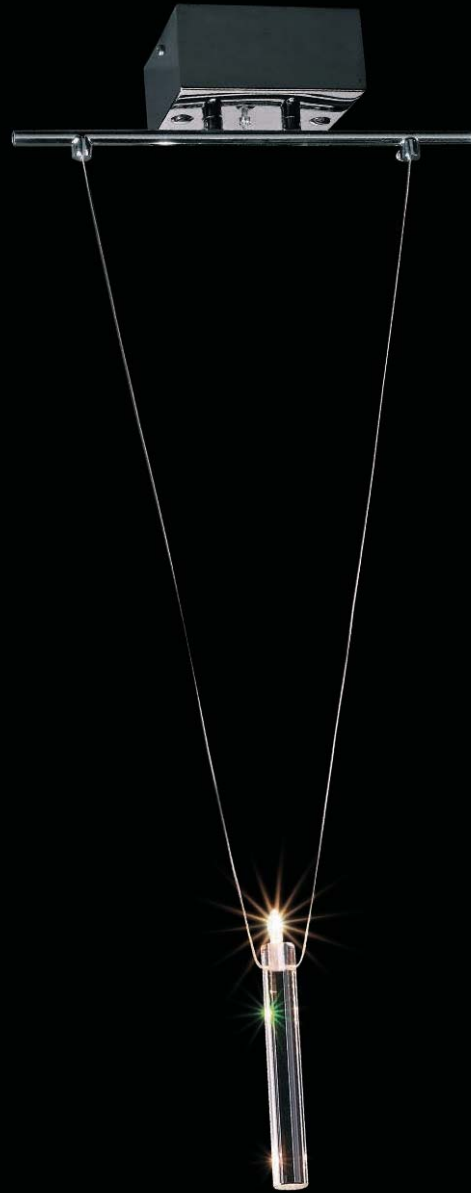

E20100-19 1-Light Pendant
Finish: Polished Chrome (PC)
Glass: Crystal (20)
1 x 20w G4 Bulb (Incl.) | 320 Lumens
24" / 69" OAH

E20104-19 1-Light Wall Mount
Finish: Polished Chrome (PC)
Glass: Crystal (20)
1 x 20w G4 Bulb (Incl.) | 320 Lumens
HCO: 1"