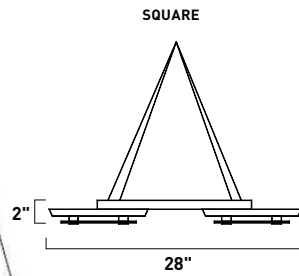

E20924-10PC 20-Light LED Pendant
Finish: Polished Chrome
Glass: Clear/White
20 x 1w LED Bulbs (Incl.) | 1,748 Lumens
33.5" / 122" OAH