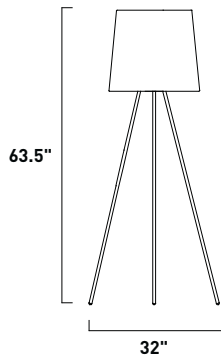

E95388 3-Light Floor Lamp
Finish: Polished Chrome (PC)
Fabric Shade: White Weave (WW)
3 x 100w MB Bulbs / 3,450 Lumens
96" power cord and on/off switch

T20