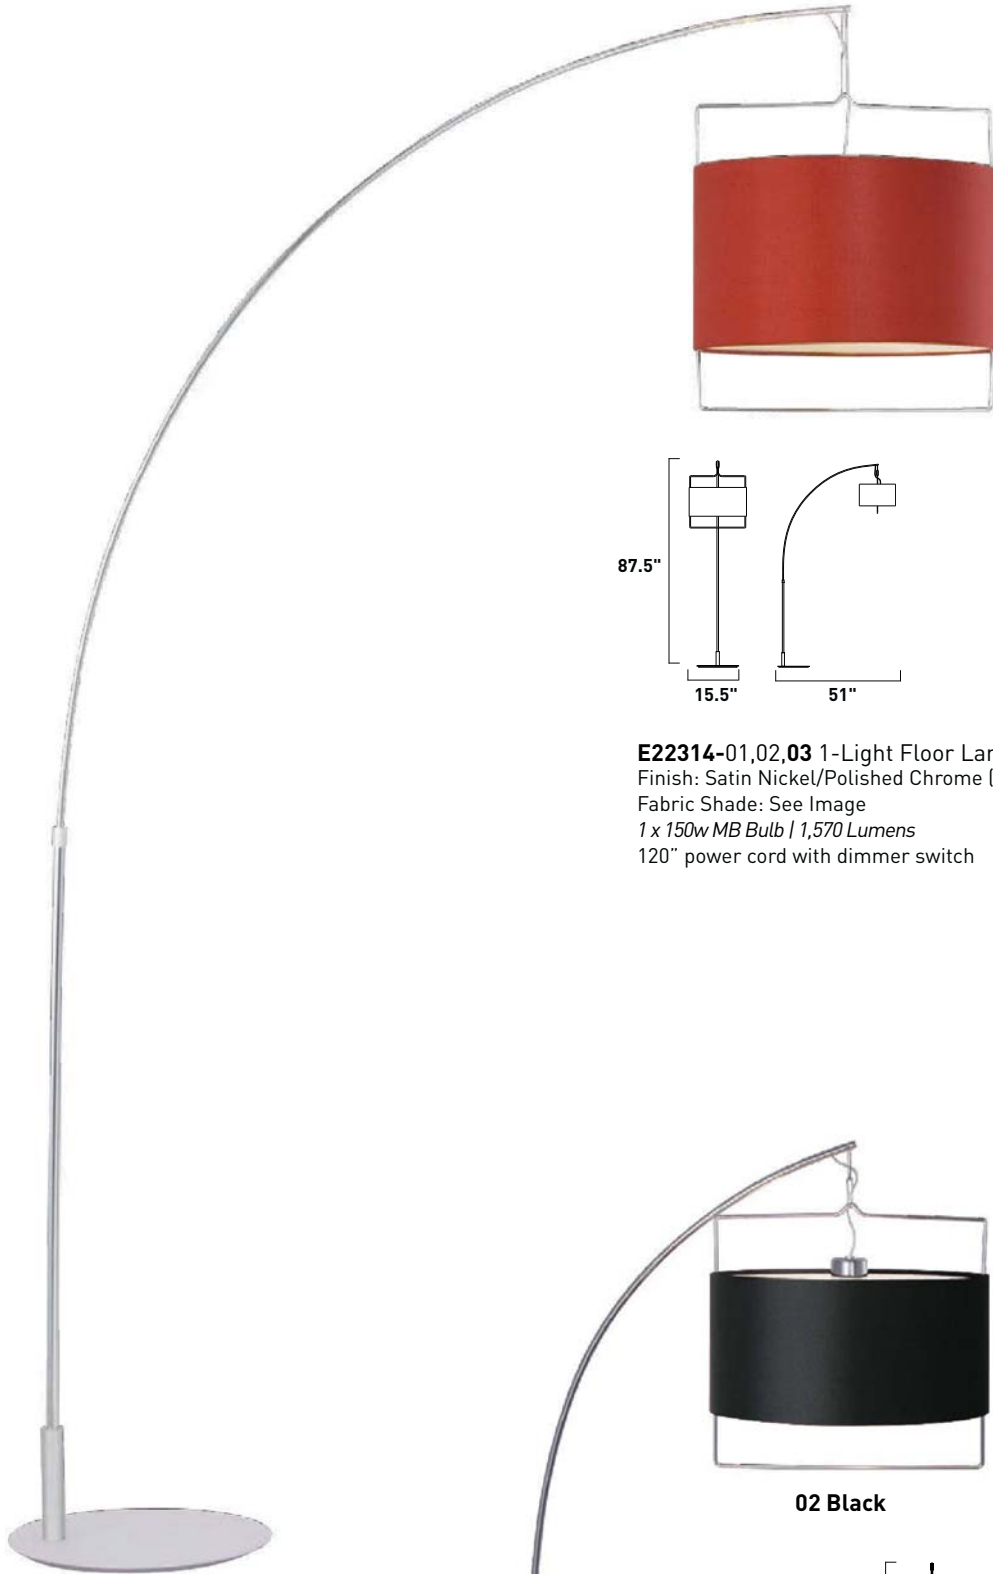

03 Red

E22314-01,02,03 1-Light Floor Lamp
Finish: Satin Nickel/Polished Chrome (SNPC)
Fabric Shade: See Image
1 x 150w MB Bulb | 1,570 Lumens
120" power cord with dimmer switch

E22313-01,02,03 1-Light Table Lamp
Finish: Satin Nickel/Polished Chrome (SNPC)
Fabric Shade: See Image
1 x 100w MB Bulb | 1,150 Lumens
96" power cord with on/off switch