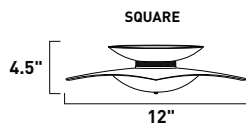

E20524-10 2-Light Flush Mount
Finish: Polished Chrome (PC)
Glass: Clear/White
2 x 50w G9 Bulbs (Incl.) | 1,500 Lumens