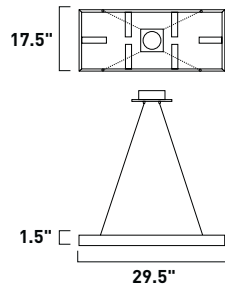

It could certainly pass muster in any room within the intelligence community. The dramatic Stealth pendant -- with its Brushed Aluminum frame and lighted aluminum cylindrical-tube housings with Frost White glass trim, which seals the xenon lamps -- quietly shines inconspicuous ambient and directed illumination in the sleekest of fashions.

et2online.com | 800.486.2946