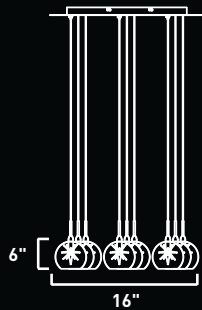

E20106-21,24,25,78,79,81 9-Light Pendant

Finish: Satin Nickel (SN)

Glass: See Image

9 x 20w G4 Bulbs (Incl.) | 2,880 Lumens

18" / 96" OAH