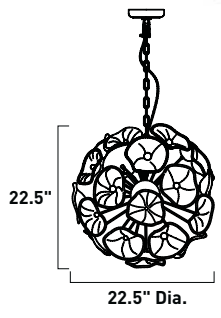

Contemporary design fuses with historic craftsmanship in this amazing ball of light, glass and chrome. The floral sphere is comprised of hand-frosted, clear Murano glass petals mounted on individual arms, with simple spherical finials for the look of an illuminated hydranges suspended in space. If you are looking to make a statement this beautiful accent speaks louder than words.

E22094-28 20-Light Pendant
Finish: Polished Chrome (-PC)
Glass: Clear Murano
20 x 40w G9 Bulbs (Incl.) | 10,000 Lumens
36" / 130" OAH and 36" of chain