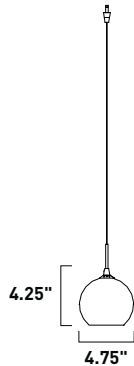

EP96015-56SN

1-Light RapidJack Pendant
Finish: Satin Nickel

Glass: Chocloate Mousse

1 x 50w GY6.35 T4 Bulb (Incl.) | 750 Lumens

Includes a RapidJack fitting and the canopy is sold separately