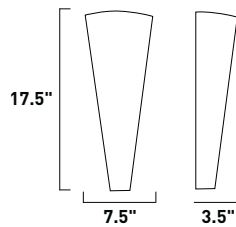

E20180-34 1-Light Wall Mount
Finish: Polished Chrome
Glass: Chocolate Sundae
1 x 60w CA Bulb | 672 Lumens
HCO: 5.25"