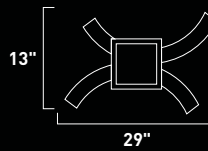

Dripping with sheer elegance, Crystal Sensation bejewels a room with exquisite diamond pendants delicately draped from a curvaceous and sleek chrome neckline. Each graceful strand of Egyptian crystal brilliantly reflects light from the next, culminating in a mesmerizing play of sparkle and glow.