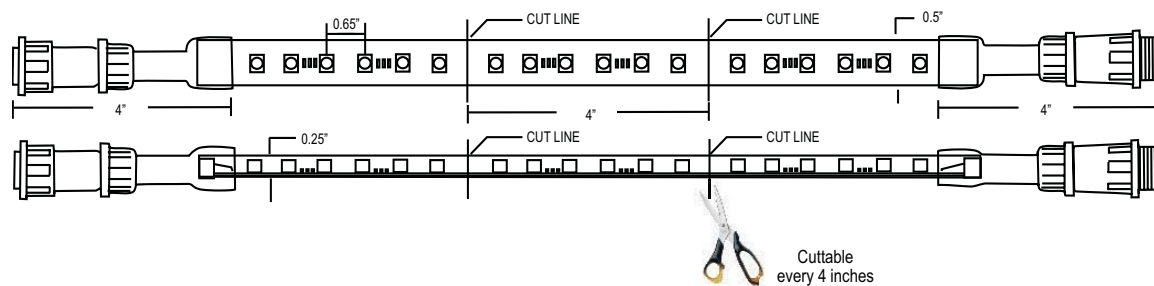

StarStrand® RGB Aqua 24 Features

- Waterproof IP68 color changing LED tape
- Nine modes of color and movement
- Chemical and UV resistant plastic cover
- Long runs up to 30 feet
- Installs into aluminum channel or plastic mouting clips
- Multiple lengths with watertight IP68 connectors
- Field cuttable every 4 inches

Applications

- Swimming pools and fountains
- Outdoor living areas
- Landscape lighting
- Outdoor architectural features
- Signs
- Outdoor walkways

Item	Length	Diodes	Wattage	Lumens	PC Board	Beam	Voltage	Current
E53541	24"	36	8.64	R:108 G:180 B:54	White	120°	24V	360mA
E53542	60"	90	21.6	R:270 G:450 B:135	White	120°	24V	900mA
E53543	120"	180	43.2	R:540 G:900 B:270	White	120°	24V	1.8A
E53545	300"	450	108	R:1350 G:2250 B:675	White	120°	24V	4.5A

Model Number	Wattage	Maximum Run
E53380	60 Watts	13'
E53381	150 Watts	30'