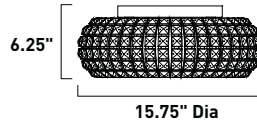

E21801-20PC 6-Light Flush Mount
Finish: Polished Chrome
Glass: Clear Crystal
6 x 40w G9 Bulbs (Incl.) | 3,000 Lumens
Frosted White Glass Diffuser