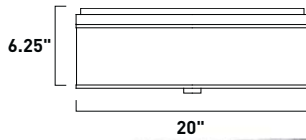

White Weave

ELEMENTS

	Lamping	OI	SN
^{3,2} Incandescent	3 x 60W MB	E95004-100OI	E95004-100SN
^{4,3,1} Fluorescent	3 x 18W GU24	E95104-100OI	E95104-100SN