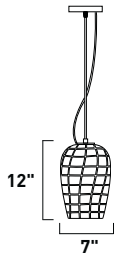

METRO

An object d'art, or a graphic statement, Metro punctuates a space. Triled-smoked sand-blasted glass shade with matte finish design in white or black, Metro works well in multiple installations and is highly compatible with the Graffiti line. Single 60w light source throws off plenty of light while adding a touch of artistic flair.