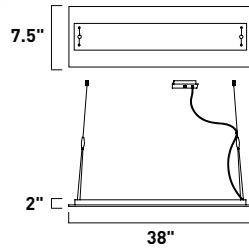

E22127-10 1-Light Pendant
Finish: Brushed Aluminum (AL)
Glass: Clear/White
1 x 21w Mini Bi Pin T5 Bulb (Incl.) | 2,000 Lumens
24" / 90" OAH