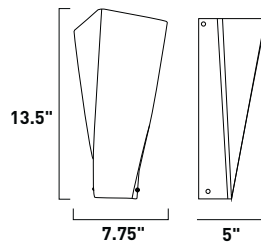

E20412-09 2-Light Wall Mount
Finish: Satin Nickel (SN)
Glass: Opal White (85)
2 x 60w CA Bulbs | 1,344 Lumens
HCO: 10"