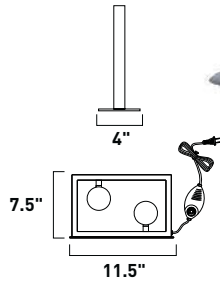

E20126-11 2-Light Table Lamp
Finish: Satin Nickel (SN)
Glass: Matte White
2 x 20w G4 Bulbs (Incl.) | 300 Lumens
96" power cord with on/off switch