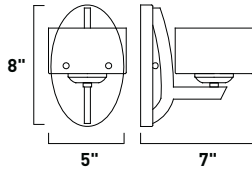

E22803-0901, PC 1-Light Wall Mount
Finish: See Image
Glass: Frost White
1 x 75w G9 Bulb (Incl.) | 1,300 Lumens
HCO: 4"