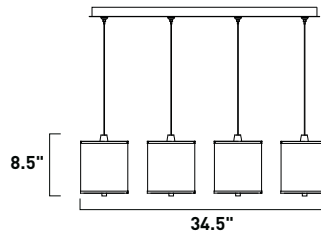

102SN White Pleat

E95498-100SN,101SN,102SN,105SN 4-Light Pendant

Finish: Satin Nickel

Shade: See Image

4 x 50w GY6.35 T4 Bulbs (Incl.) | 3,000 Lumens

17.25" / 78.25" OAH

Includes RapidJack fitting and Canopy