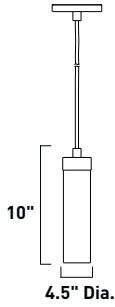

Poetry in motion and efficient as it is beautiful. Cilandro I presents a simple statement with both style and grace. Presented in a combination of cylinder Matte White glass and a Satin Nickel finish, Cilandro I collection's incandescent illumination is a warm flare for the heroic.

E53009-11 1-Light Pendant
Finish: Satin Nickel (SN)
Glass: Matte White
1 x 60w MB T10 Bulb | 745 Lumens
24" / 134" OAH
Glass is enclosed