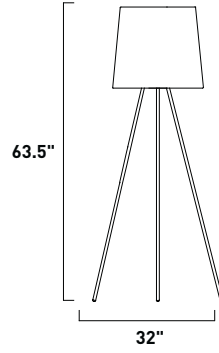

E22708-77 3-Light Floor Lamp
Finish: Polished Chrome (PC)
Shade: Brushed Aluminum (BR)
3 x 100w MB Bulbs / 3,450 Lumens
96" power cord and on/off switch

T20