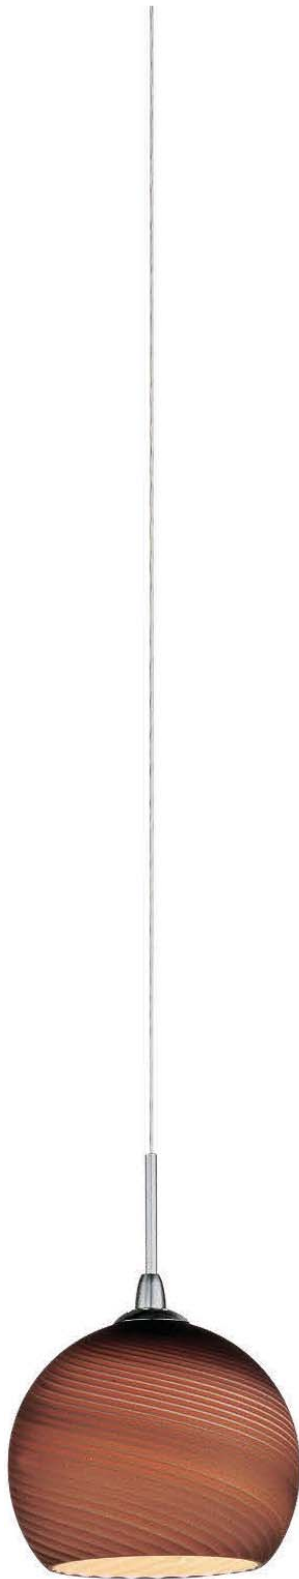

EP96015-56SN

1-Light RapidJack Pendant
Finish: Satin Nickel

Glass: Chocloate Mousse

1 x 50w GY6.35 T4 Bulb (Incl.) | 750 Lumens

Includes a RapidJack fitting and the canopy is sold separately