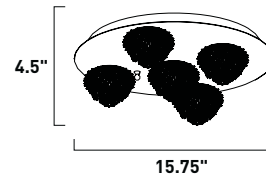

E23002-20PC 5-Light Flush Mount
Finish: Polished Chrome
Glass: Clear Crystal
5 x 40w G9 Bulbs (Incl.) | 2,500 Lumens