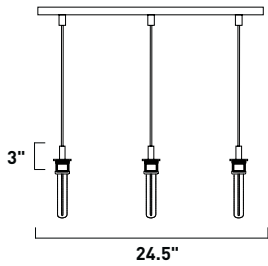

Satin Nickel
 Finish Shown

CARTE Frames Only 3-Light Pendants

**Satin Nickel
Finish Shown**

**Bronze
Finish Shown**

**Bronze
Finish Shown**

**Satin Nickel
Finish Shown**

Satin Nickel
Finish Shown

ES93004 Bronze
ES93104 Satin Nickel
4-Light Pendant Frame
4 x 13w G24q-1 Quad T4 CFL Bulbs | 3,120 Lumens
24" / 60" OAH