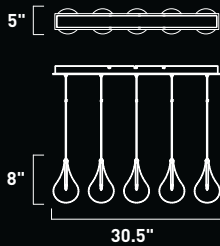

E23115-18 5-Light Pendant
 Finish: Polished Chrome (PC)
 Glass: Clear
 5 x 20w G4 Bulbs (Incl.) | 1,600 Lumens
 18" / 66" OAH

Consider the bare essentials taken to their ultimate conclusion and you will have the stunning Visione collection. The eye focuses immediately on the thick optical hand blown Clear glass shade whose fluted surface divides the illuminated source within to an infinite number of shimmering shards of light reflecting off the Polished Chrome hardware.