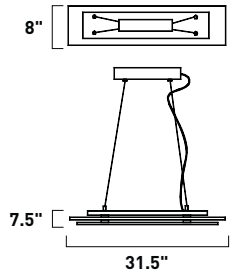

PEARL

A study in scale and symmetry, the large Clear/White glass wafers encase multiple LED lights. The ingenious design causes diffused light to dance across the countless angles of Polished Chrome and glass, culminating in a pearlescent glow that highlights its geometric precision.

E20925-10PC 20-Light LED Pendant
Finish: Polished Chrome
Glass: Clear/White
20 x 1w LED Bulbs (Incl.) | 1,748 Lumens
18.5" / 124.5" OAH