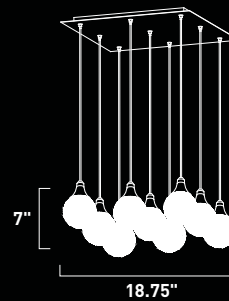

SQUARE

E24026-20PC 9-Light Pendant
Finish: Polished Chrome
Glass: Clear Crystal
9 x 40w G9 Bulbs (Incl.) | 4,500 Lumens
18" / 128" OAH