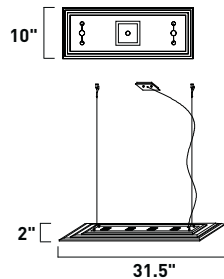

E20524-10 2-Light Flush Mount
 Finish: Polished Chrome (PC)
 Glass: Clear/White
 2 x 50w G9 Bulbs (Incl.) | 1,500 Lumens

STRATO

"Beam me up Scotty," because the Strato collection looks like it came from a trek to the stars. Stark and dramatic at the same time, this engineering marvel is made up of levels of stacked thick beveled Clear glass completely hung on a Polished Chrome housing that contains the xenon lamps. The perfect application for a modern kitchen or a workstation in the distant future, the impression it gives is out of this world.