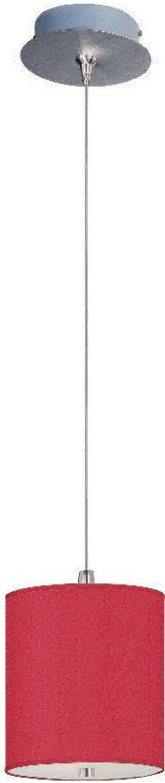

105SN Crimson

100SN White Weave

101SN Grass Cloth

102SN White Pleat

E95491-100SN,101SN,102SN,105SN 1-Light Pendant
 Finish: Satin Nickel
 Shade: See Image
 1 x 50w GY6.35 T4 Bulb (Incl.) | 750 Lumens
 19" / 80" OAH
 Includes RapidJack fitting and canopy