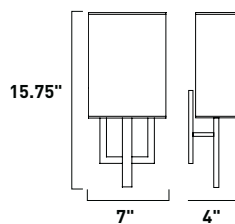

E21092-01SN 1-Light Wall Mount
Finish: Satin Nickel
Shade: White Linen (WL)
1 x 26w GU24 Bulb (Incl.) | 1,680 Lumens
HCO: 6.75"

Shade is enclosed on bottom and top