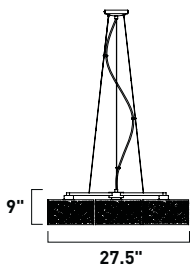

INCA

E21304-10PC 3-Light Pendant
Finish: Polished Chrome
Metal Shade: Steel Web (-SW)
3 x 75w G9 Bulbs (Incl.) | 3,900 Lumens
18" / 120" OAH

E21306-10PC 1-Light Pendant
 Finish: Polished Chrome
 Metal Shade: Steel Web [-SW]
 1 x 60w G9 Bulb (Incl.) | 675 Lumens
 18" / 120" OAH