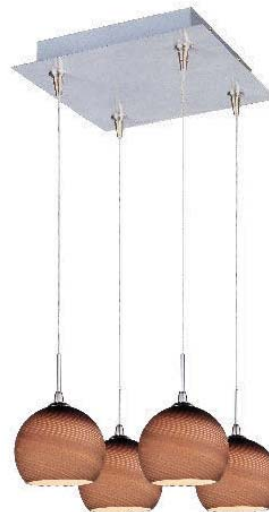

E94715-56SN