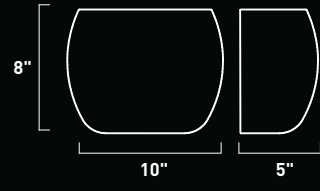

03 Red

E20059-01,03,04,06 1-Light Wall Mount
Finish: Polished Chrome (PC)
Glass: See Image
1 x 60w CA Bulb | 672 Lumens
HCO: 4.25"