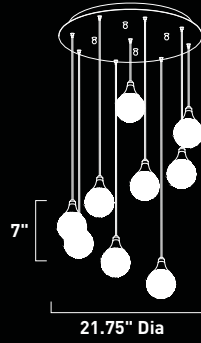

E24020-20PC 9-Light Pendant
Finish: Polished Chrome
Glass: Clear Crystal
9 x 40w G9 Bulbs (Incl.) | 4,500 Lumens
18" / 128" OAH