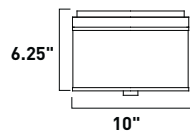

3.2 4.3.1	Incandescent Fluorescent	Lamping 2 x 40W MB 2 x 13W GU24	OI		SN	
			E95000-101OI	E95000-101SN	E95100-101OI	E95100-101SN