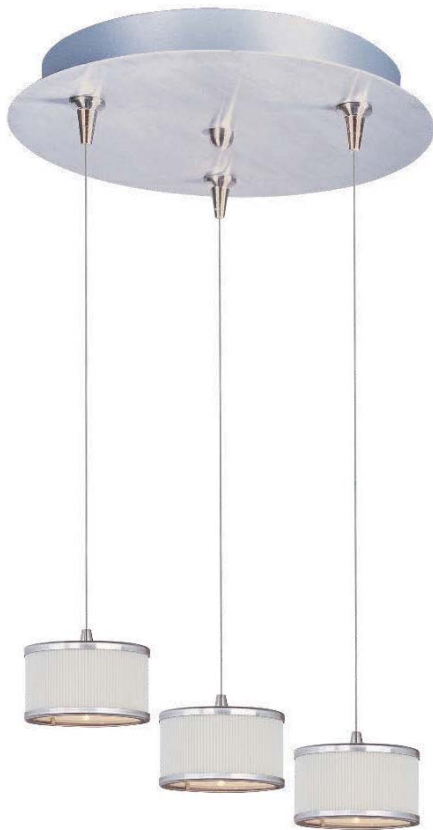

102SN White Pleat