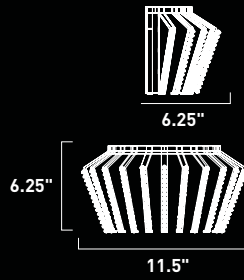

Appealing to mind, body, and spirit, the Zen collection represents wisdom in its structural integrity and self-realization through its multifaceted Clear Crystals that, in turn, illuminate its xenon soul. Symmetry and angles balance the twists and curves at its core and offer a harmonious blend of opposites. These intriguing fixtures feature a Polished Chrome finish that infinitely mirror its radiant reflections.

E20408-20PC 3-Light Wall Mount

Finish: Polished Chrome

Glass: Clear Crystal

3 x 25w G9 Bulbs (Incl.) | 1,500 Lumens

HCO.3"