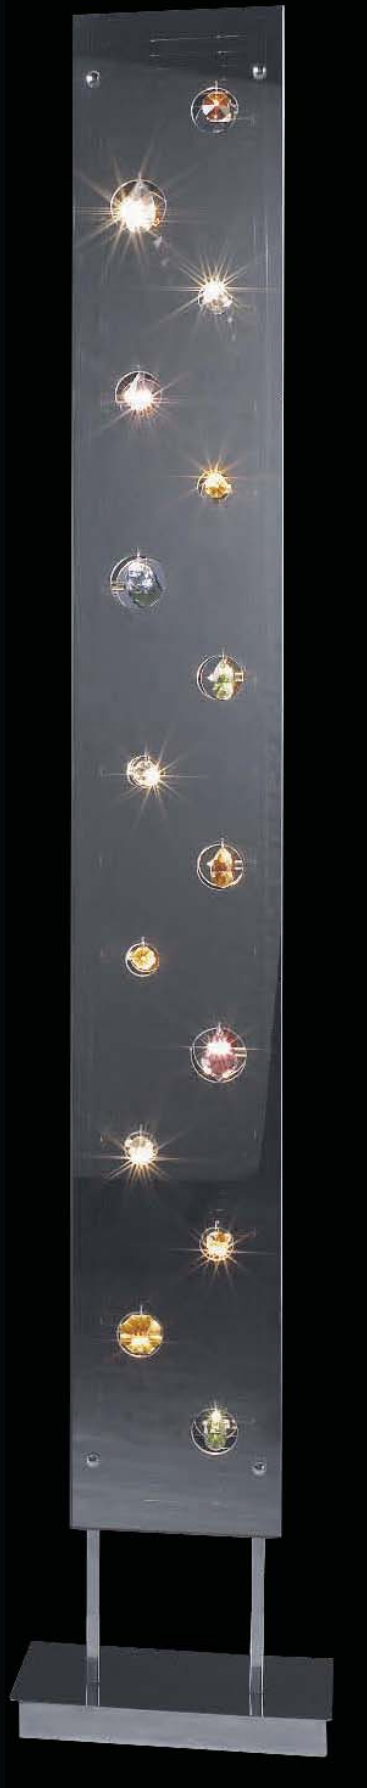

E20735-72 15-Light Floor Lamp
 Finish: Polished Chrome (PC)
 Glass: Smoked Mirror
 15 x 10w G4 Bulbs (Incl.) | 1,800 Lumens
 120" cord with dimmer switch

The wall sconce defined in this elegant single-light solution presents a trumpet shape defined in blown Matte White glass that mounts to a Satin Nickel bracket. This handsome mid-level lighting fixture also provides an open bottom for the perfect down light accent.