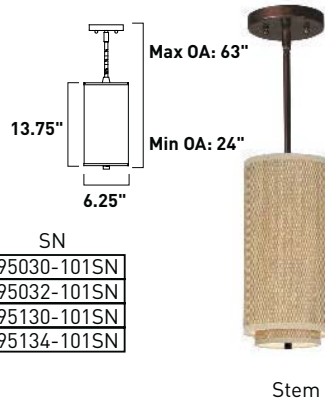

- 3.2 Incandescent 1 x 75W MB
- 3.2 Incandescent 1 x 75W MB
- 4.3.1 Fluorescent 1 x 13W GU24
- 4.3.1 Fluorescent 1 x 26W GU24

Lamping
1 x 75W MB
1 x 75W MB
1 x 13W GU24
1 x 26W GU24

	OI	SN
Cord	E95030-101OI	E95030-101SN
Stem	E95032-101OI	E95032-101SN
Cord	E95130-101OI	E95130-101SN
Stem	E95134-101OI	E95134-101SN