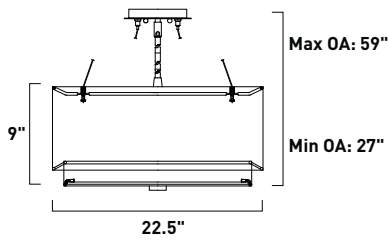

Lamping	OI	SN
^{3.2} Incandescent	3 x 100W MB	E95060-101OI	E95060-101SN
^{4.3.1} Fluorescent	4 x 26W GU24	E95160-101OI	E95160-101SN

All stem hang pendants includes:
1 x 4" Stem ESTR04504OI, SN
2 x 6" Stem ESTR04506OI, SN
3 x 12" Stem ESTR04512OI, SN

1. Bulbs included
2. Bulbs not included
3. Includes tempered glass diffuser
4. Also available in special order Quad PL version