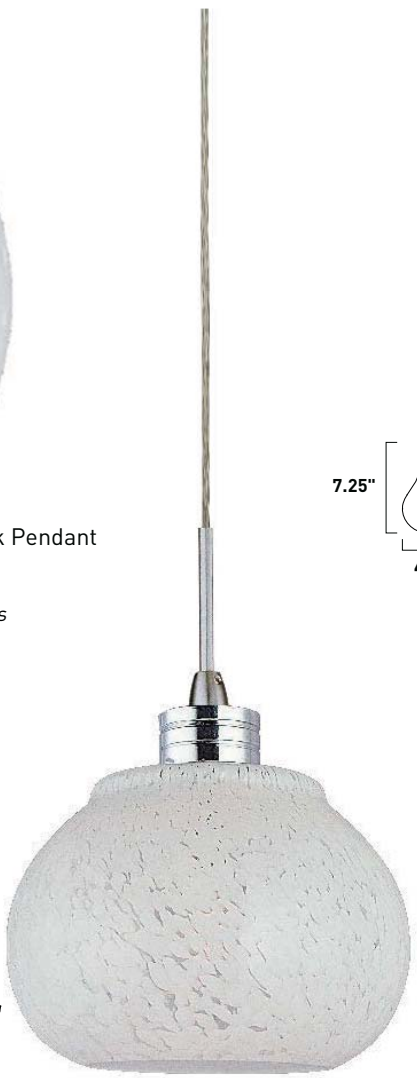

EP96003-10SN 1-Light RapidJack Pendant
Finish: Satin Nickel
Glass: Snow White
1 x 20w G4 Bulb (Incl.) | 320 Lumens
Enclosed at the bottom, includes a RapidJack fitting and the canopy is sold separately