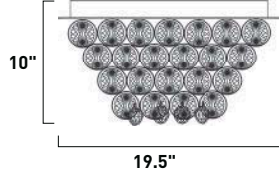

E24000-20PC 16-Light Flush Mount
Finish: Polished Chrome
Glass: Clear Crystal
16 x 25w G9 Bulbs (Incl.) | 3,840 Lumens