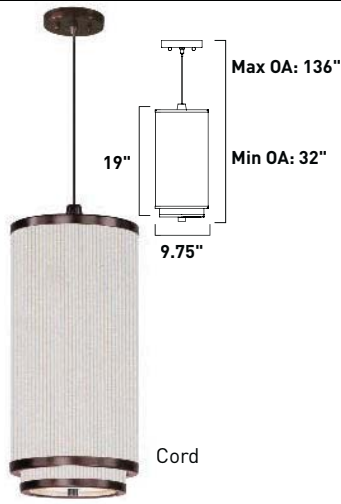

White Pleat

3,2 Incandescent
3,2 Incandescent
4,3,1 Fluorescent
4,3,1 Fluorescent

Lamping
1 x 75W MB
1 x 75W MB
1 x 13W GU24
1 x 26W GU24

	OI	SN
Cord	E95040-102OI	E95040-102SN
Stem	E95042-102OI	E95042-102SN
Cord	E95140-102OI	E95140-102SN
Stem	E95144-102OI	E95144-102SN