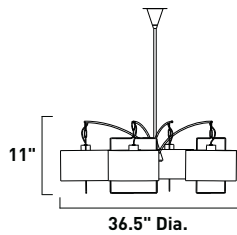

01 White

E22316-01,02,03 5-Light Pendant
Finish: Satin Nickel/Polished Chrome (SNPC)
Fabric Shade: See Image
5 x 60w MB Bulbs / 3,360 Lumens
28" / 52" OAH

Includes One 6" stem (ESTR22315-A) and Three 12" stems (ESTR22315-B)