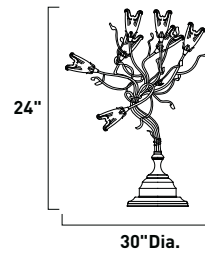

E20303-26 8-Light Table Lamp
Finish: Rustic Bronze (RUB)
Glass: Amber Murano
8 x 10w G4 Bulbs (Incl.) | 960 Lumens
96" power cord with on/off and dimmer switch