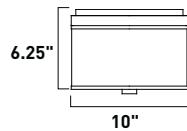

Lamping	OI	SN
^{3,2} Incandescent	2 x 40W MB	E95000-100OI	E95000-100SN
^{4,3,1} Fluorescent	2 x 13W GU24	E95100-100OI	E95100-100SN