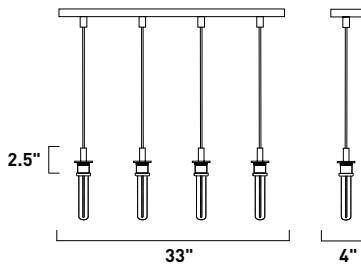

Satin Nickel
 Finish Shown

CARTE Frames Only 3-Light Pendants

**Satin Nickel
Finish Shown**

**Bronze
Finish Shown**

**Bronze
Finish Shown**

**Satin Nickel
Finish Shown**

Satin Nickel
Finish Shown

ES93004 Bronze
ES93104 Satin Nickel
4-Light Pendant Frame
4 x 13w G24q-1 Quad T4 CFL Bulbs | 3,120 Lumens
24" / 60" OAH