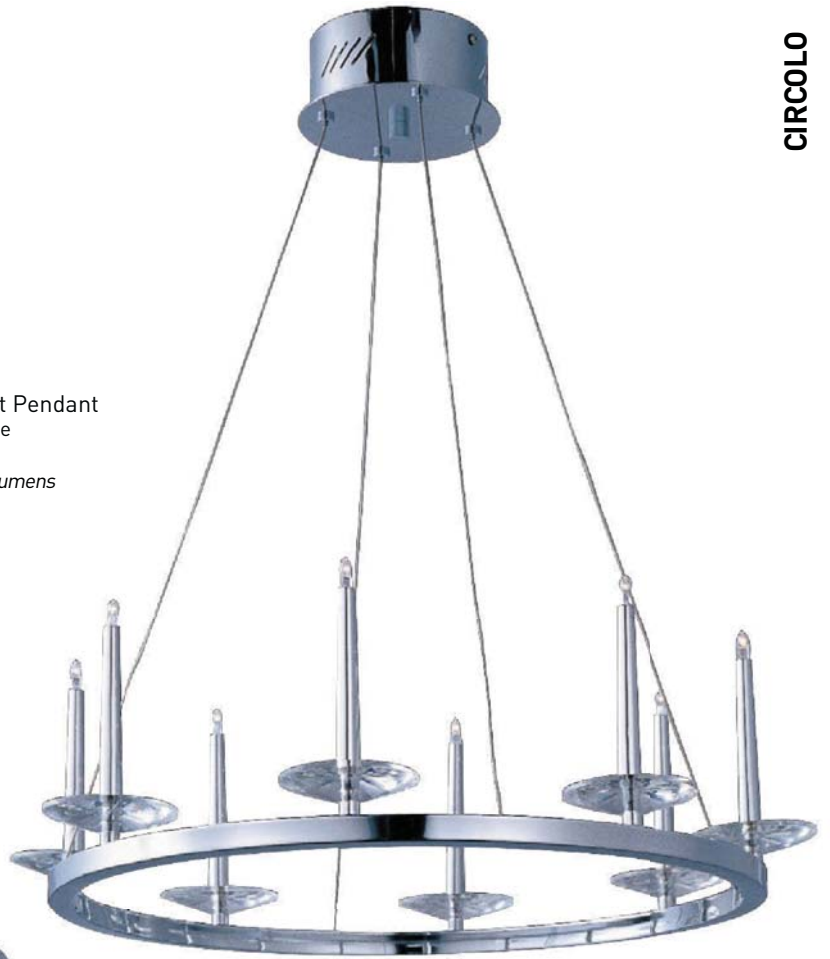

E23183-20PC 8-Light Pendant

Finish: Polished Chrome

Shade: Clear Crystal

8 x 20w G4 Bulbs | 2,560 Lumens

18" / 138" OAH

E23184-20PC 12-Light Pendant

Finish: Polished Chrome

Shade: Clear Crystal

12 x 20w G4 Bulbs | 3,840 Lumens

18" / 126" OAH