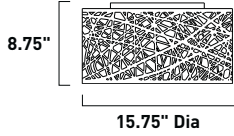

E21300-10PC 7-Light Flush Mount
Finish: Polished Chrome
Metal Shade: Steel Web [-SW]
7 x 40w G9 Bulbs (Incl.) | 3,500 Lumens