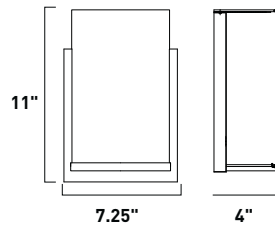

3.2 5.4.3.1	Incandescent Fluorescent	Lamping 1 x 60W MB 1 x 18W GU24	OI		SN	
			E95084-101OI	E95084-101SN	E95184-101OI	E95184-101SN