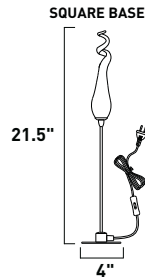

E20001-01,03 1-Light Table Lamp
Finish: Polished Chrome (PC)
Glass: See Image
1 x 20w G4 Bulb (Incl.) | 320 Lumens
96" power cord with on/off switch