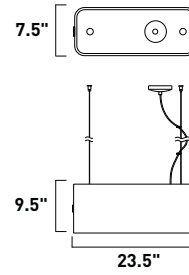

E20463-09BK/PC 3-Light Pendant
Finish: Polished Chrome (PC)
Metal Shade: Black (BK)
3 x 100w MB Bulbs / 3,450 Lumens
24" / 120" OAH
Frost White Glass Diffuser