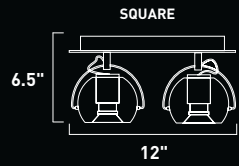

E30700-18 4-Light Flush Mount
Finish: Satin Nickel (SN)
Glass: Clear
4 x 35w GU10 MR16 Bulbs (Incl.) | 6,000 Lumens