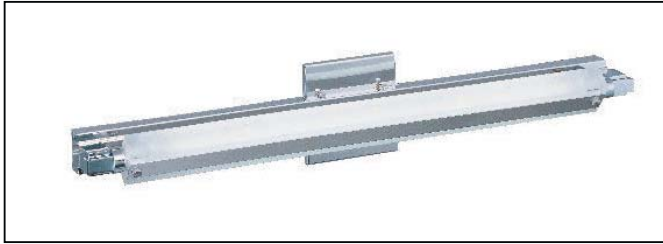

E21095-01SN 1-Light Wall Mount
 Finish: Satin Nickel
 Shade: White Linen (WL)
 1 x 18w G24q-2 Quad T4 CFL Bulb (Incl.) | 1,250 Lumens
 HCO: 6.75"
 Shade is enclosed on bottom and top

PIVOT

Redefining wall-mounted lighting, the Pivot collection brings versatility to a once static fixture. Install this sleek Polished Chrome bar in any room or office and simply pivot it to instantly change the focus and the mood. Angled over a fluorescent bulb that saves energy, the elongated Clear acrylic with frosted edges diffuses harsh beams and casts the room in a pleasant light.