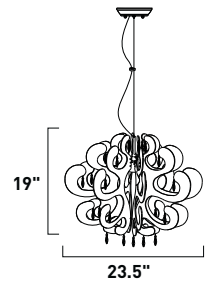

E22023-09 4-Light Penadnt

Finish: Chrome

Glass: White

4 x 60w CA Bulbs | 672 Lumens

120" OAH

Designed to inspire the "Wow Factor," Carnivale is an outlandish take on the Polished Chrome classic chandelier. Set in a bevy of Black acrylic translucent faux fleur-de-lis trimmed in Clear acrylic, the single tear-shaped incandescent light source is reflected in a swirl of pear-inspired crystals. The only thing more remarkable than the impact of this opulent pendent lamp is it's decidedly down-to-earth price. Certainly not for the weak of heart, Carnivale has no problem living up to its name.