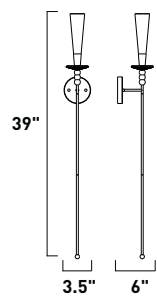

Hoist your glasses on high to this collection that features an elegant Frost White glass flute, accented by a crystal bobache. The Polished Chrome metal body boasts a unique design composed of Polished Chrome balls. The full-spectrum xenon lamp rounds out a decorative statement well worth entertaining.

E20681-09 1-Light Wall Mount
Finish: Polished Chrome (PC)
Glass: Frost White
1 x 40w G9 Bulb (Incl.) | 500 Lumens
HCO: 13.25"