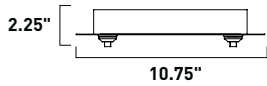

SQUARE

EC95004-SN 4-Light RapidJack Canopy
Finish: Satin Nickel
Built in 230w Electronic Transformer