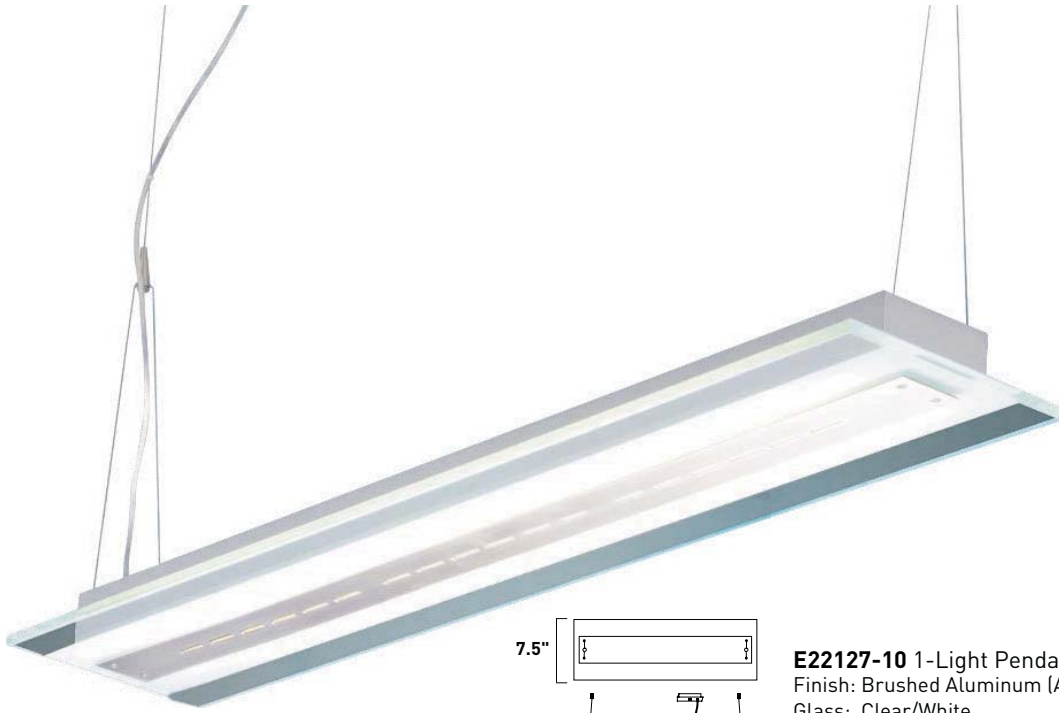

E22127-10 1-Light Pendant
Finish: Brushed Aluminum (AL)
Glass: Clear/White
1 x 21w Mini Bi Pin T5 Bulb (Incl.) | 2,000 Lumens
24" / 90" OAH