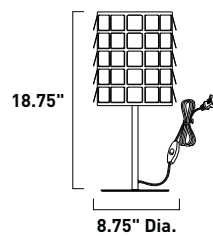

Jetson launches lighting into a whole new dimension. Gleaming chrome layers seem to defy gravity, hovering over one another in perfect symmetry and balance. Diffused white light seeps through the tiers, refracting off mirrored surfaces for a cosmic show of shine and shimmer.