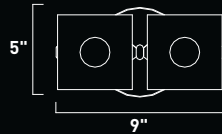

E30502-20 2-Light Wall Mount
Finish: Polished Chrome (PC)
Glass: Crystal
2 x 20w G4 Bulbs (Incl.) | 640 Lumens
HCO: 2.5"