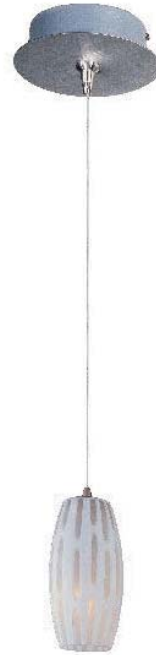

E94507-69SN

For glass details see page234-238, for frame details see page239.

Complete 1-Light RapidJack Pendants

MINX

E94508-09SN

E94510-18SN

E94511-54SN

E94512-55SN