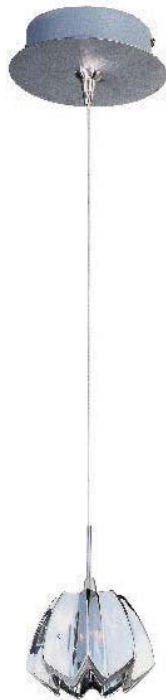

E94507-69SN

For glass details see page234-238, for frame details see page239.

Complete 1-Light RapidJack Pendants

MINX

E94508-09SN

E94510-18SN

E94511-54SN

E94512-55SN