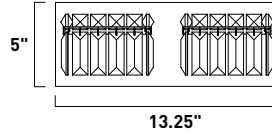

E23252-20PC 2-Light Wall Mount
Finish: Polished Chrome
Glass: Clear Crystal
2 x 50w G9 Bulbs (Incl.) | 1,500 Lumens
HCO: 2.5"