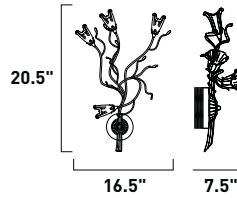

The Evolution collection's bouquet of light and hand-blown Amber Murano glass begins as an entwined Rustic Bronze trunk of stems, then branches into a swirl of illuminated glass shades accented with petite gold leaves, vines and petals. Each graceful stem sends illumination in another direction, giving the illusion of a plant-form in bloom with light. The floral Art Nouveau style of this series provides the perfect accent for the most eclectic of room settings.

E20340-26 4-Light Wall Mount
Finish: Rustic Bronze (RUB)
Glass: Amber Murano
4 x 10w G4 Bulbs (Incl.) | 480 Lumens
HCO: 16"