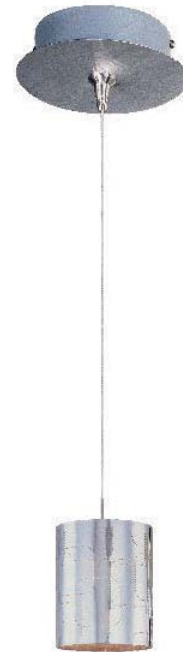

EC95014-SN 4-Light RapidJack Canopy
 Finish: Satin Nickel
 Built in 230w Electronic Transformer

Complete 1-Light RapidJack Pendants

E94501-20SN

E94502-20SN

E94503-10SN

E94504-51SN

E94505-20SN

E94506-10SN