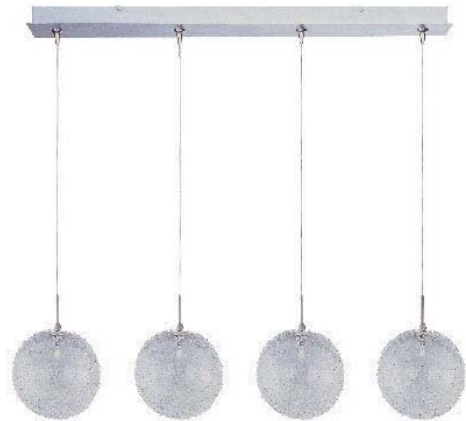

E94917-78SN

For glass details see page234-238, for frame details see page240.