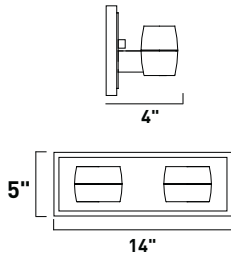

E21132-11PC, SN 2-Light Bath Vanity

Finish: See Image
Glass: Matte White
2 x 75w G9 Bulbs (Incl.) | 2,600 Lumens
HCO: 2.25"
Frosted White Glass Diffusers