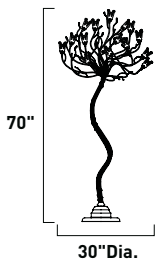

E20302-26 20-Light Floor Lamp
Finish: Rustic Bronze (RUB)
Glass: Amber Murano
20 x 10w G4 Bulbs (Incl.) | 2,400 Lumens
120" power cord with on/off and dimmer switch