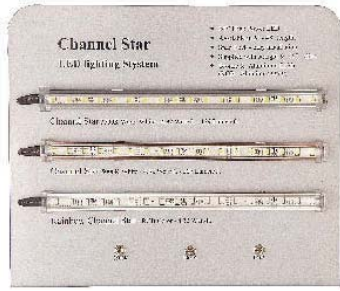

H

E

G

F

A

B

C

D

**A. Under Cabinet ET-LED-A Series
EDSP022LA**
24"W x 12"H x 12"L

**B. Under Cabinet ET-LED-B Series
EDSP022LB**
24"W x 12"H x 12"L

**C. Under Cabinet Display Riser
EDSP024-WT**
24"W x 6"H x 9"L

**D. Under Cabinet Storage Cabinet
EDSP025-WT**
24"W x 30"H x 18"L

**E. StarStrand Counter Display 24V
EDSP012-SV**
14"W x 12"H x 6"L

**F. Under Cabinet Selling Case
EDSP016-AL**
27"W x 7"H x 16.5"L

**G. StarStrand Brief Case 24V
EDSP013-AL**
16.5"W x 4.75"H x 12.5"L

**H. StarStrand Channel 24
EDSP014-SV**
14"W x 12"H x 6"L