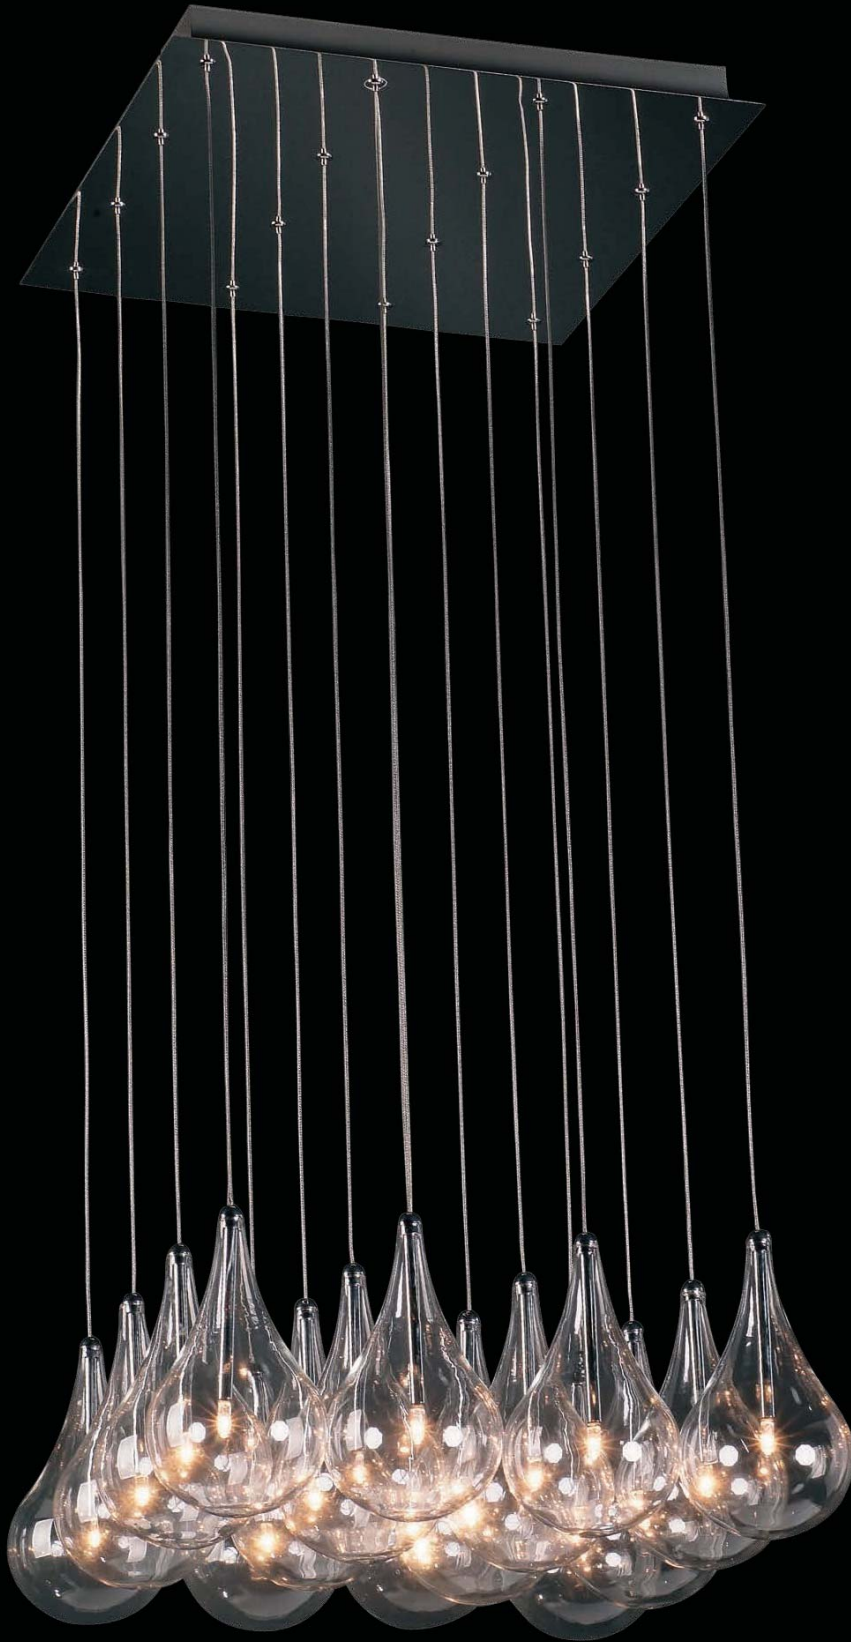

LARMES

A simple idea gracefully executed in the Larmes collection. Row upon row of Clear oversized teardrops, mounted onto an extended Polished Chrome lamp holder that supports xenon lamps sets the stage. Individually adjustable drops for custom stagger effects allow for dramatic impact. An added benefit of each drop being aircraft cable-suspended is the ability to adjust the overall height of the piece to fit the space. The overall result is stark and stunning.

E20117-18 16-Light Pendant
Finish: Polished Chrome (PC)
Glass: Clear
16 x 10w G4 Bulbs (Incl.) | 1,920 Lumens
11" / 75" OAH