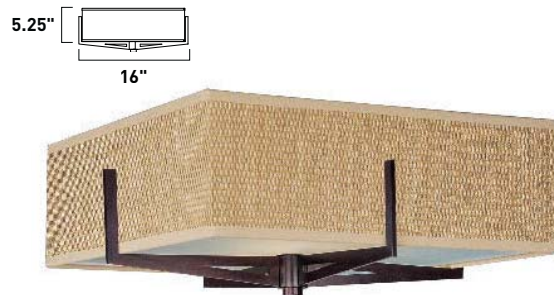

Lamping	OI	SN
^{3,2} Incandescent	2 x 100W MB	E95340-101OI	E95340-101SN
^{4,3,1} Fluorescent	3 x 18W GU24	E95440-101OI	E95440-101SN

All stem hang pendants includes:
1 x 4" Stem ESTR04504OI, SN
2 x 6" Stem ESTR04506OI, SN
3 x 12" Stem ESTR04512OI, SN

1. Bulbs included
2. Bulbs not included
3. Includes tempered glass diffuser
4. Also available in special order Quad PL version