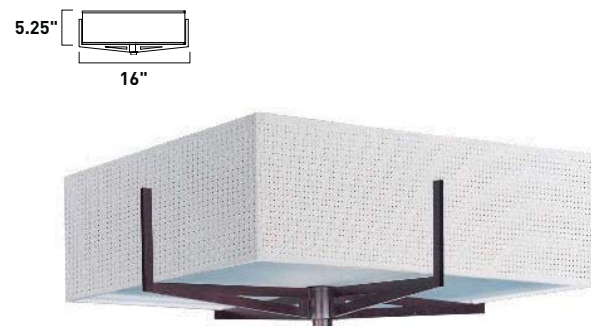

Lamping	OI	SN
^{3,2} Incandescent	2 x 100W MB	E95300-100OI	E95300-100SN
^{4,3,1} Fluorescent	3 x 18W GU24	E95400-100OI	E95400-100SN

	Lamping	OI	SN
^{3,2} Incandescent	2 x 100W MB	E95340-100OI	E95340-100SN
^{4,3,1} Fluorescent	3 x 18W GU24	E95440-100OI	E95440-100SN

All stem hang pendants includes:
1 x 4" Stem ESTR04504OI, SN
2 x 6" Stem ESTR04506OI, SN
3 x 12" Stem ESTR04512OI, SN

1. Bulbs included
2. Bulbs not included
3. Includes tempered glass diffuser
4. Also available in special order Quad PL version