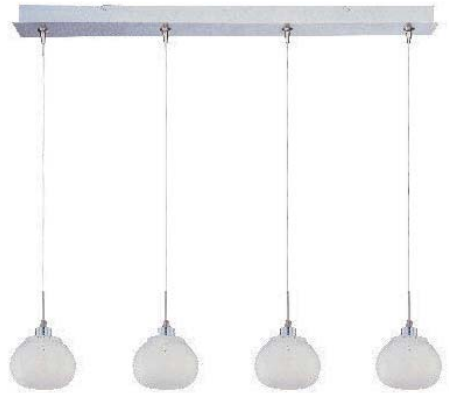

E94815-56SN

E94817-78SN

For glass details see page234-238, for frame details see page240.

Complete 4-Light RapidJack Pendants

E94901-20SN

E94902-20SN

E94903-10SN

E94904-51SN