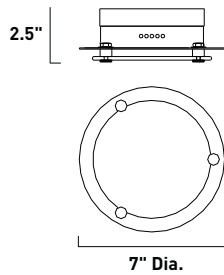

PICCOLO

Think Simple. That idea is certainly at the heart of this flush mounted-ceiling/wall series. Comprised of a Satin Nickel or Satin Nickel/ Polished Chrome disc sets designed to hold a sandblasted Frost White glass diffuser, this xenon-illuminated lighting fixture makes a quiet statement of the value of efficient design.

E20533-09 1-Light Flush/Wall Mount
Finish: Satin Nickel/Polished Chrome [SNPC]
Glass: Frosted White
1 x 40w G9 Bulb (Incl.) | 500 Lumens
HCO: 2.5"