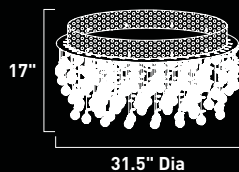

E20794-20 18-Light Flush Mount
Finish: Polished Chrome
Glass: Egyptian Crystal
18 x 50w GU10 MR16 Bulbs (Incl.) | 30,600 Lumens