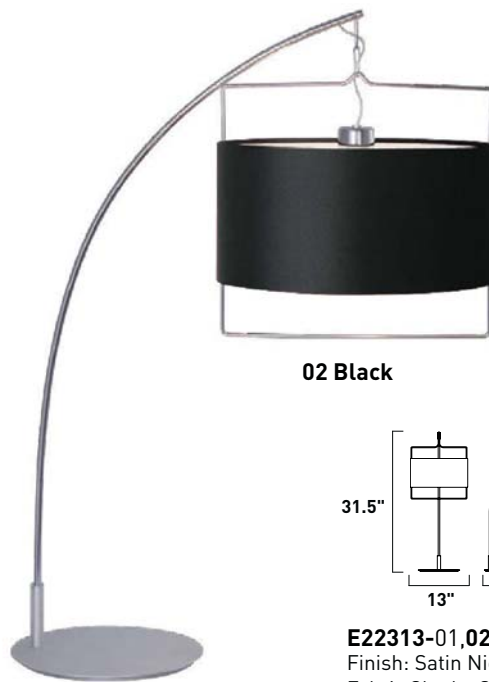

E22310-01,02,03 1-Light Pendant
 Finish: Satin Nickel/Polished Chrome (SNPC)
 Fabric Shade: See Image
 1 x 100w MB Bulb | 1,150 Lumens
 50" / 140" OAH

02 Black

03 Red

E22314-01,02,03 1-Light Floor Lamp
 Finish: Satin Nickel/Polished Chrome (SNPC)
 Fabric Shade: See Image
 1 x 150w MB Bulb | 1,570 Lumens
 120" power cord with dimmer switch