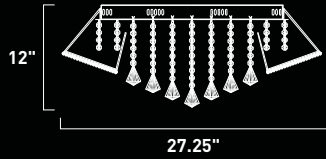

E20402-20PC 20-Light Flush Mount
Finish: Polished Chrome
Glass: Clear Crystal
20 x 25w G9 Bulbs (Incl.) | 4,800 Lumens