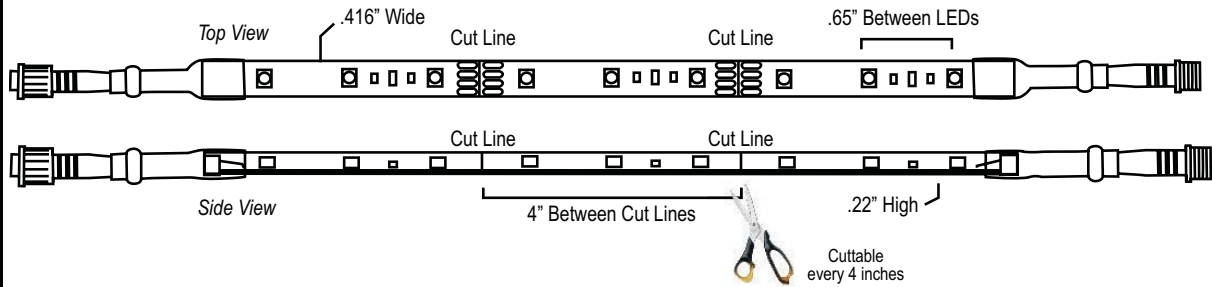

StarStrand® Aqua 24 Features

- Waterproof IP68 LED tape
- Chemical and UV resistant plastic cover
- Long runs up to 50'
- Installs into aluminum channel or plastic mouting clips
- High lumen double chip LED
- Multiple lengths with watertight IP68 connectors
- Field cuttable every 4 inches

Applications

- Swimming pools and fountains
- Outdoor decks
- Step and stairs
- Landscape lighting
- Outdoor building accent lighting
- Driveway and sidewalk illumination

Item	Length	Diodes	Wattage	Lumens	Color Temp	CRI	PC Board	Beam	Voltage	Current
E53441	24"	36	5.76	428	3500 K	70-75	Black	120°	24V	240mA
E53442	60"	90	14.4	1070	3500 K	70-75	Black	120°	24V	600mA
E53443	120"	180	28.8	2140	3500 K	70-75	Black	120°	24V	1.2A
E53445	300"	450	72	5351	3500 K	70-75	Black	120°	24V	3A

Model Number	Wattage	Maximum Run
E53380	60 Watts	21'
E53316	100 Watts	30'
E53381	150 Watts	50'

3500 K 120°	
Distance	Foot Candles
12in	29.54
24in	8.42
36in	3.86
48in	2.2

Shown using 1 foot section of Aqua 24