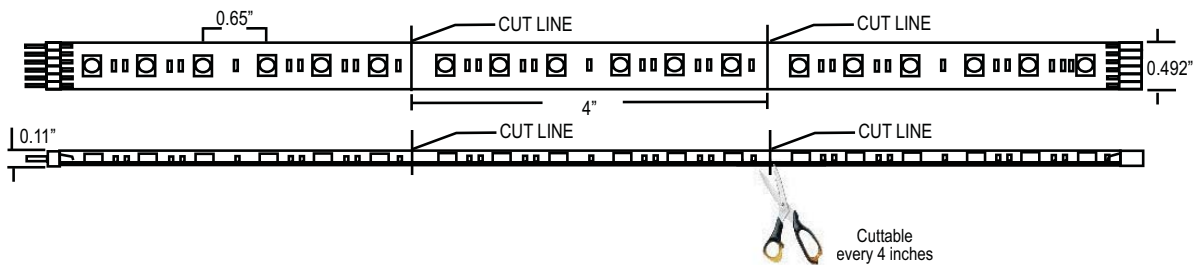

Item	Length	Diodes	Wattage	Lumens	Color Temp	CRI	PC Board	Beam	Voltage	Current
E53430	4"	6	0.96	51	3500 K	70-75	Black	120°	24V	40mA
E53431	12"	18	2.88	153	3500 K	70-75	Black	120°	24V	120mA
E53432	60"	90	14.4	767	3500 K	70-75	Black	120°	24V	600mA
E53433	120"	180	28.8	1534	3500 K	70-75	Black	120°	24V	1.2A
E53434	240"	360	57.6	3068	3500 K	70-75	Black	120°	24V	2.4A

Model Number	Wattage	Maximum Run	Maximum Run Using 2 Output Cords
E53311, E53313, E53318	60 Watts	20'	.....
E53320	75 Watts	26'	.....
E53286	96 Watts	33'	.....
E53314	100 Watts	33'	.....
E53287	150 Watts	50'	.....
E53288	320 Watts	75'	105'
E53289	480 Watts	75'	150'

3500 K 120°	
Distance	Foot Candles
12in	23.78
24in	6.77
36in	3.12
48in	1.83

Shown using 1 foot section of Elite 24