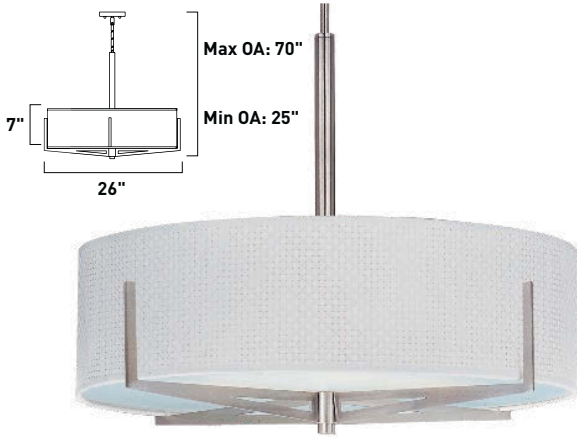

White Weave

	Lamping	OI	SN
^{3,2} Incandescent	3 x 100W MB	E95308-100OI	E95308-100SN
^{4,2,1} Fluorescent	4 x 26W GU24	E95408-100OI	E95408-100SN

	Lamping	OI	SN
^{3,2} Incandescent	3 x 100W MB	E95348-100OI	E95348-100SN
^{4,2,1} Fluorescent	4 x 26W GU24	E95448-100OI	E95448-100SN