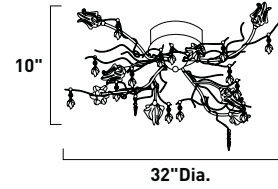

Crafted in a mystical forest where light blooms, the Flora collection demands attention. Every detail sparkles with originality. The intricate branch design resolves itself with elegant floral, hand-pulled Amber glass blossom shades. The vine-like branches and tendrils alike are finished in Brushed Bronze. Branches bear the fruit of leaf-shaped Egyptian crystals suspended from berries of gold.