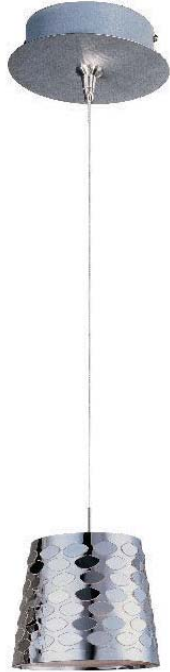

E94502-20SN