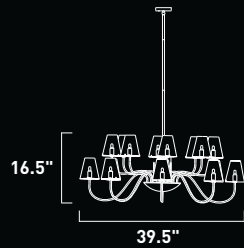

E20294-10 16-Light Chandelier

Finish: Polished Chrome (PC)

Glass: Clear (18)

16 x 40w G9 Bulbs (Incl.) | 8,000 Lumens

23" / 46" OAH

Includes One 6" stem (ESTR06005PC)
and Three 12" stems (ESTR12005PC)