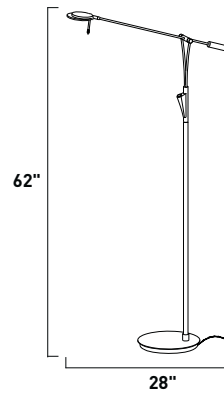

- Powerful 5 Watt LED
- 225 Lumens
- 3300K Neutral White Color
- Touch Dimmer with Night Light
- Adjustable Height
- Swivels 350 Degrees
- Rotating Head

E41015-SN 1-Light LED Floor Lamp
Finish: Satin Nickel
1 x 5w LED Bulb (Incl.) | 225 Lumens
72" power cord with driver housed in the plug