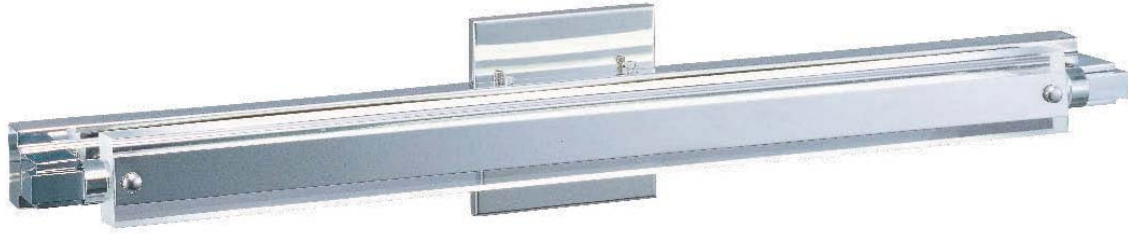

E21095-01SN 1-Light Wall Mount
 Finish: Satin Nickel
 Shade: White Linen (WL)
 1 x 18w G24q-2 Quad T4 CFL Bulb (Incl.) | 1,250 Lumens
 HCO: 6.75"
 Shade is enclosed on bottom and top

PIVOT

Redefining wall-mounted lighting, the Pivot collection brings versatility to a once static fixture. Install this sleek Polished Chrome bar in any room or office and simply pivot it to instantly change the focus and the mood. Angled over a fluorescent bulb that saves energy, the elongated Clear acrylic with frosted edges diffuses harsh beams and casts the room in a pleasant light.