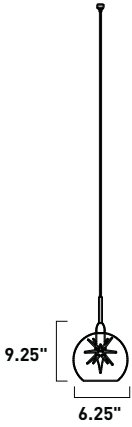

EP96017-78SN

1-Light RapidJack Pendant
Finish: Satin Nickel

Glass: Mesh

1 x 50w GY6.35 T4 Bulb (Incl.) | 750 Lumens

Includes a RapidJack fitting and the canopy is sold separately