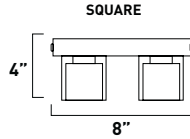

E22038-18 4-Light Flush Mount
Finish: Polished Chrome (PC)
Glass: Clear/Frosted
4 x 40w G9 Bulbs (Incl.) | 2,000 Lumens