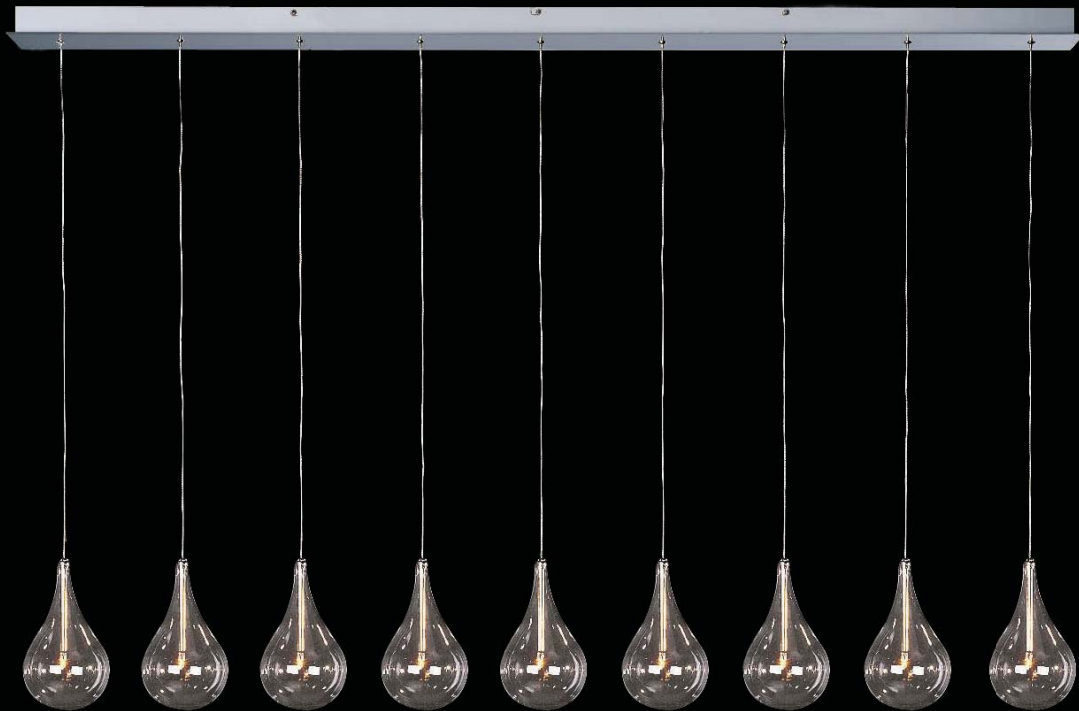

E23119-18 9-Light Pendant
Finish: Polished Chrome (PC)
Glass: Clear
9 x 20w G4 Bulbs (Incl.) | 2,880 Lumens
18" / 66" OAH