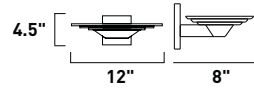

E20721-18 1-Light Wall Mount
Finish: Polished Chrome (PC)
Glass: Clear
1 x 100w R7S T3 Bulb (Incl.) | 500 Lumens
HCO: 2.5"