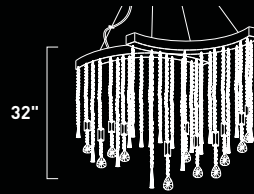

9 x 25w G9 Bulbs (Incl.) | 2,160 Lumens

18" / 130" OAH

E20400-20PC 9-Light Flush Mount
 Finish: Polished Chrome
 Glass: Clear Crystal
 9 x 25w G9 Bulbs (Incl.) | 2,160 Lumens

E20402-20PC 20-Light Flush Mount
 Finish: Polished Chrome
 Glass: Clear Crystal
 20 x 25w G9 Bulbs (Incl.) | 4,800 Lumens

E20404-20PC 25-Light Flush Mount
 Finish: Polished Chrome
 Glass: Clear Crystal
 25 x 25w G9 Bulbs (Incl.) | 6,000 Lumens

Dripping with sheer elegance, Crystal Sensation bejewels a room with exquisite diamond pendants delicately draped from a curvaceous and sleek chrome neckline. Each graceful strand of Egyptian crystal brilliantly reflects light from the next, culminating in a mesmerizing play of sparkle and glow.