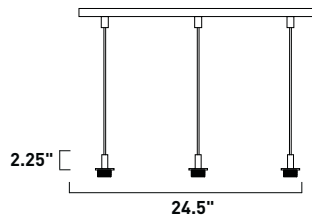

Satin Nickel
 Finish Shown

CARTE Frames Only 3-Light Pendants

**Satin Nickel
Finish Shown**

**Bronze
Finish Shown**

**Bronze
Finish Shown**

**Satin Nickel
Finish Shown**

Satin Nickel
Finish Shown

ES93004 Bronze
ES93104 Satin Nickel
4-Light Pendant Frame
4 x 13w G24q-1 Quad T4 CFL Bulbs | 3,120 Lumens
24" / 60" OAH