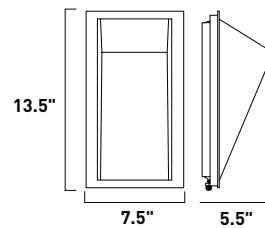

E21052-61PL 2-Light Wall Mount
Finish: Platinum
Acrylic Lens: White
2 x 13w G2X7 Twin T4 CFL Bulbs (Incl.) | 1,680 Lumens
HCO: 6.75"