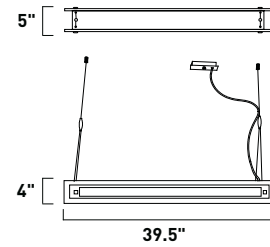

E22126-10 2-Light Pendant
Finish: Brushed Aluminum (AL)
Glass: Clear/White
2 x 21w Mini Bi Pin T5 Bulb (Incl.) 2,000 Lumens
24" / 90" OAH