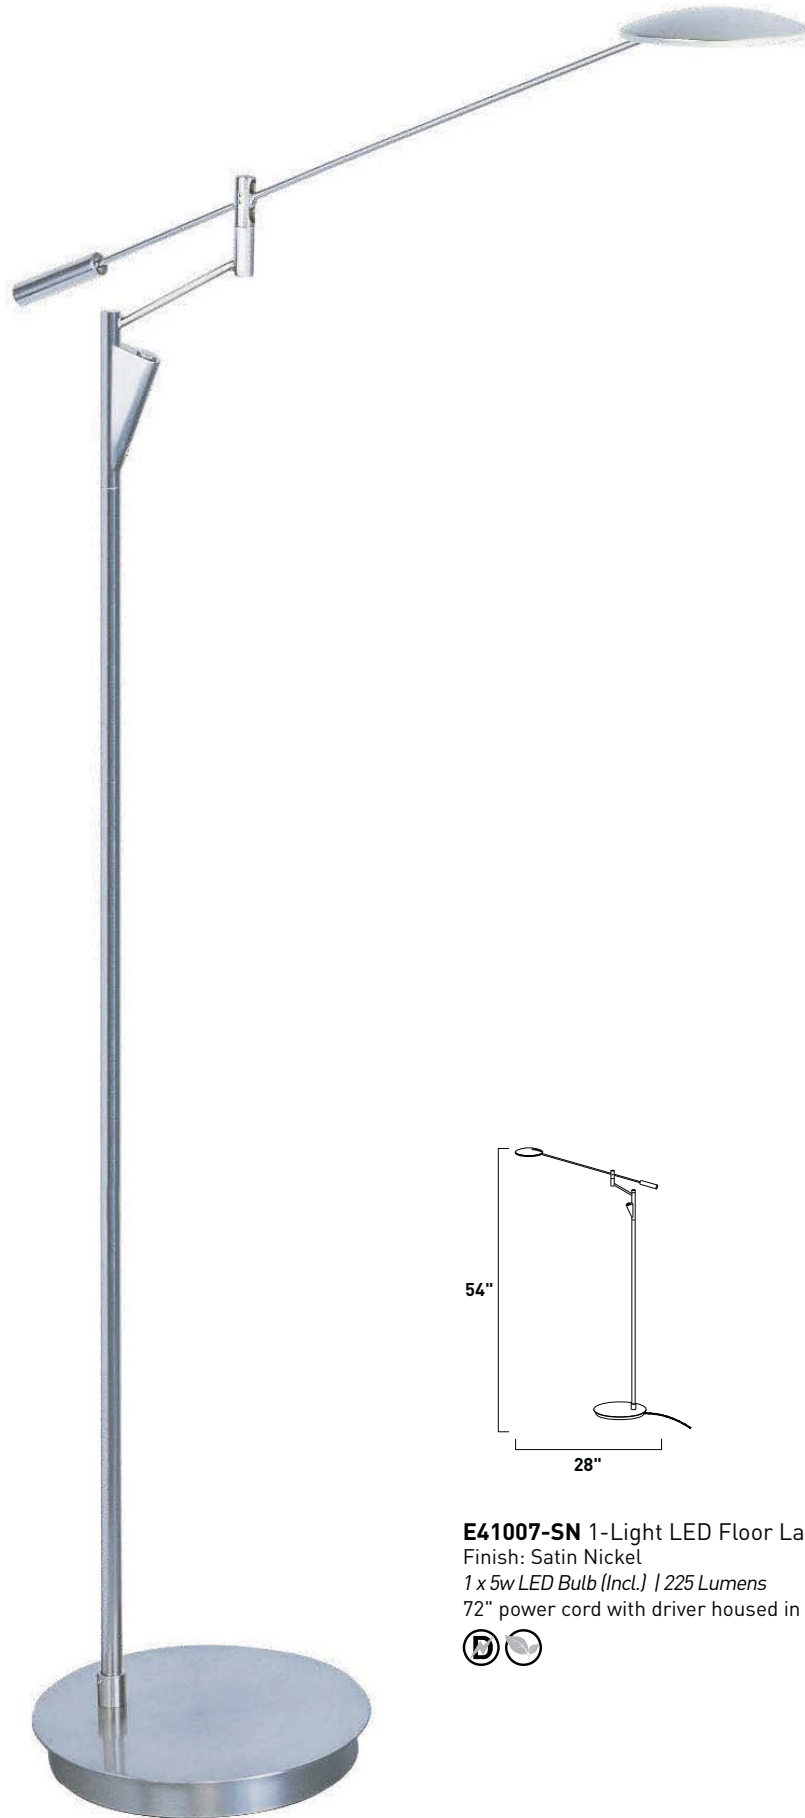

Eco-TASK™

et2online.com

- Powerful 5 Watt LED
- 225 Lumens
- 3300K Neutral White Color
- Touch Dimmer with Night Light
- Adjustable Height
- Swivels 350 Degrees
- Rotating Head

E41023-BK/PC 1-Light LED Table Lamp
 Finish: Chrome+Satin Nickel
 1 x 5w LED Bulb (Incl.) | 225 Lumens
 72" power cord with driver housed in the plug

ECO-TASK

- Powerful 5 Watt LED
- 225 Lumens
- 3300K Neutral White Color
- Touch Dimmer with Night Light
- Adjustable Height
- Swivels 350 Degrees
- Rotating Head

E41006-SN 1-Light LED Table Lamp
Finish: Satin Nickel
1 x 5w LED Bulb (Incl.) | 225 Lumens
72" power cord with driver housed in the plug

- Powerful 5 Watt LED
- 225 Lumens
- 3300K Neutral White Color
- Touch Dimmer with Night Light
- Adjustable Height
- Swivels 350 Degrees
- Rotating Head

E41007-SN 1-Light LED Floor Lamp
 Finish: Satin Nickel
 1 x 5w LED Bulb (Incl.) | 225 Lumens
 72" power cord with driver housed in the plug