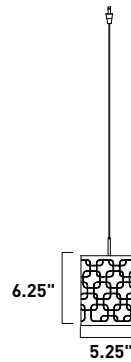

EP96007-69SN 1-Light RapidJack Pendant

Finish: Satin Nickel

Glass: Silver Plate

1 x 50w GY6.35 T4 Bulb (Incl.) | 750 Lumens

Laser etched, includes a RapidJack fitting and the canopy is sold separately