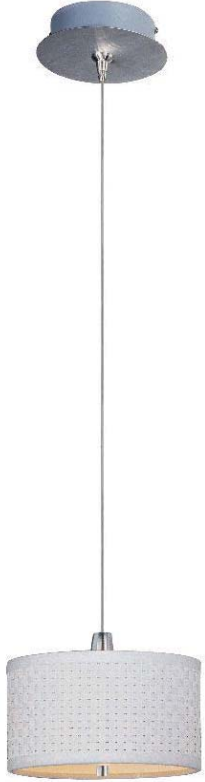

Complete RapidJack Pendants

100SN Woven White