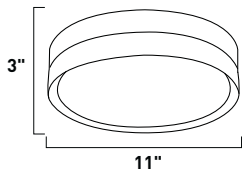

E21036-01PC 2-Light Flush Mount
Finish: Polished Chrome
Glass: White
2 x 18w G24q-2 Quad T4 CFL Bulbs (Incl.) | 2,500 Lumens