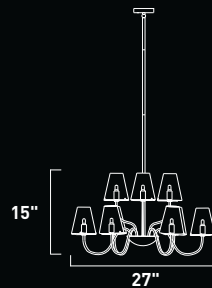

Includes One 6" stem (ESTR06005PC)
 and Three 12" stems (ESTR12005PC)

E20294-10 16-Light Chandelier

Finish: Polished Chrome (PC)

Glass: Clear (18)

16 x 40w G9 Bulbs (Incl.) | 8,000 Lumens

23" / 46" OAH

Includes One 6" stem (ESTR06005PC)
and Three 12" stems (ESTR12005PC)