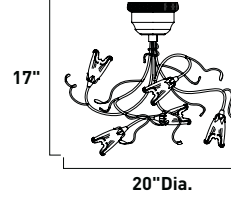

E20304-26 5-Light Flush Mount
Finish: Rustic Bronze (RUB)
Glass: Amber Murano
5 x 10w G4 Bulbs (Incl.) | 600 Lumens