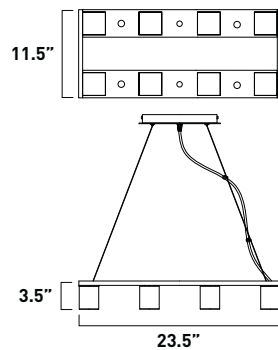

78 Mesh

81 Mirror Chrome

21 Violet

24 Clear

25 Amber

The building blocks of style, these lighting components come in a wide variety of applications for the most innovative illumination solutions. The adjustable ceiling lamp configuration boasts thick, Clear/Frosted square fixtures encasing xenon lighting elements. Light blocks are anchored to a reflective square Polished Chrome frame that reflects their simple elegance. Perfectly suited for singular or multiple applications where understated elegance is the preferred solution.