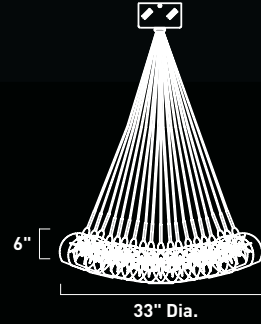

It was Shakespeare that said, "The stars above us, govern our conditions." And so it is with this amazing multi-light pendant series. Each unique handmade globe - available in Violet, Clear, Amber, Mesh, Threaded and Mirror Chrome- is suspended on its own. Polished Chrome hardware and a Satin Nickel finish canopy complete each structure, and every little piece is adjustable to enhance your galaxy in a variety of different ways.

E20112-21,24,25,78,79,81 37-Light Pendant
Finish: Satin Nickel (SN)
Glass: See Image
37 x 10w G4 Bulbs (Incl.) | 4,440 Lumens
42" / 72" OAH