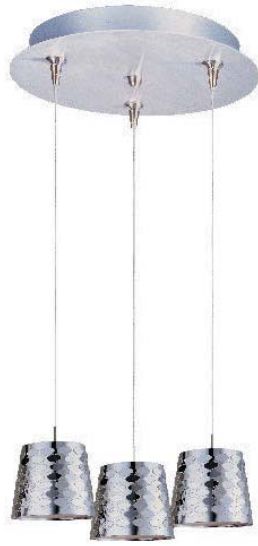

E94602-20SN