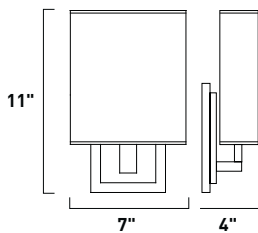

The art of geometry finds a perfect outlet in Edinburgh II collection's bold sconces. Sharp angles finished in Satin Nickel support simply shaped White Linen shades for a smart minimalist look. Energy-saving PL fluorescent light glows warmly from within adding heart and soul to the angular structure.