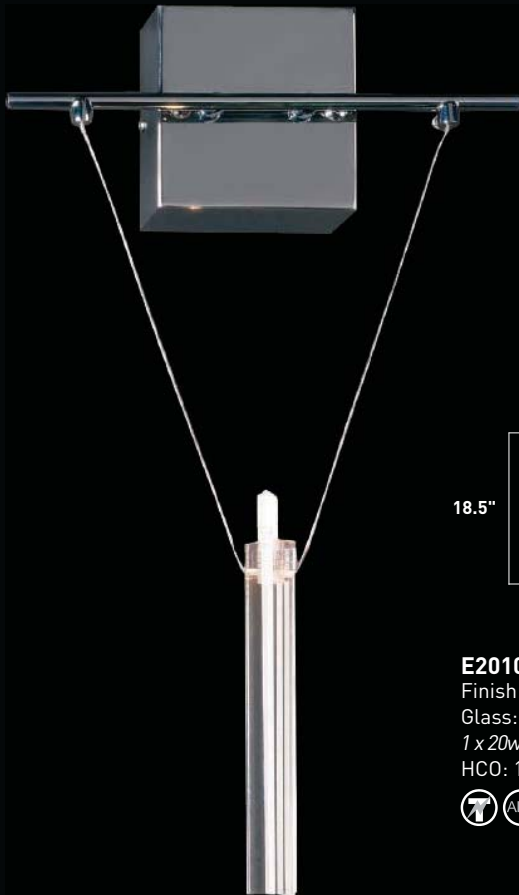

E20100-19 1-Light Pendant
Finish: Polished Chrome (PC)
Glass: Crystal (20)
1 x 20w G4 Bulb (Incl.) | 320 Lumens
24" / 69" OAH

E20104-19 1-Light Wall Mount
Finish: Polished Chrome (PC)
Glass: Crystal (20)
1 x 20w G4 Bulb (Incl.) | 320 Lumens
HCO: 1"