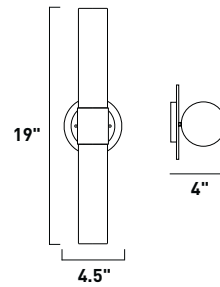

E53007-11 2-Light Wall Mount
Finish: Satin Nickel (SN)
Glass: Matte White
2 x 60w MB T10 Bulbs | 1,490 Lumens
HCO:2.5"
Glass is enclosed