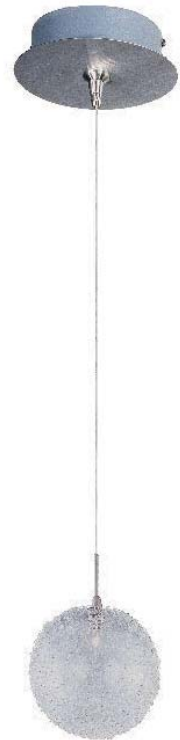

E94517-78SN

For glass details see page234-238, for frame details see page239.