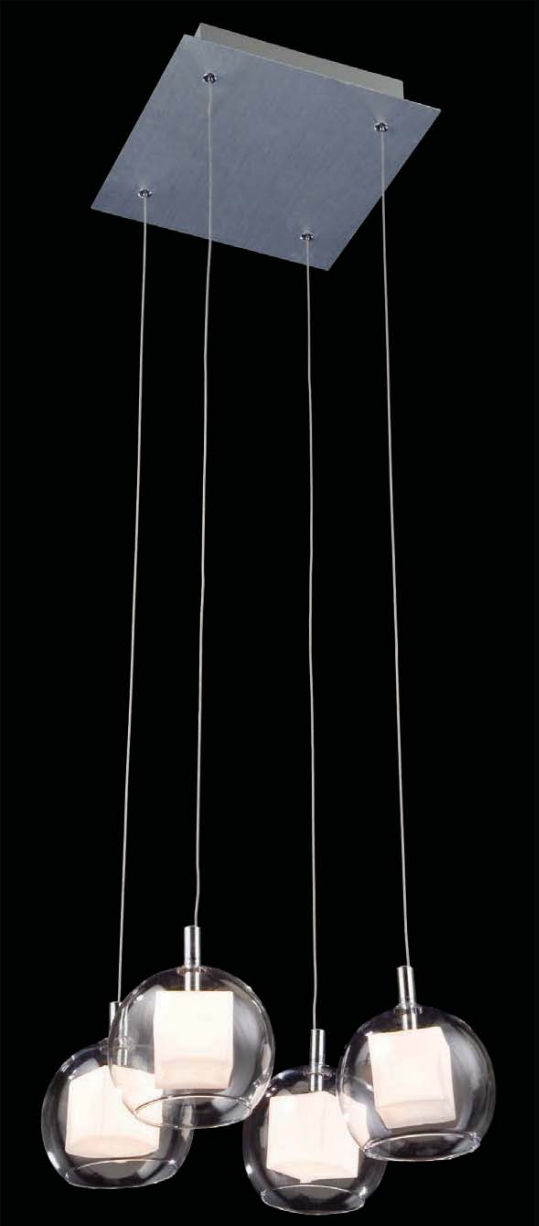

E20057-10 4-Light Pendant
Finish: Brushed Aluminum/Polished Chrome (ALPC)
Glass: Clear/White
4 x 20w G4 Bulbs (Incl.) | 1,280 Lumens
18" / 120" OAH