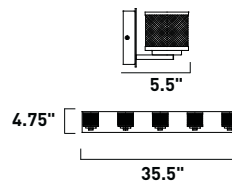

E22345-10PC 5-Light Wall Mount
Finish: Polished Chrome
Glass: White (01)
5 x 40w G9 Bulbs (Incl.) | 2500 Lumens
HCO: 2.25"