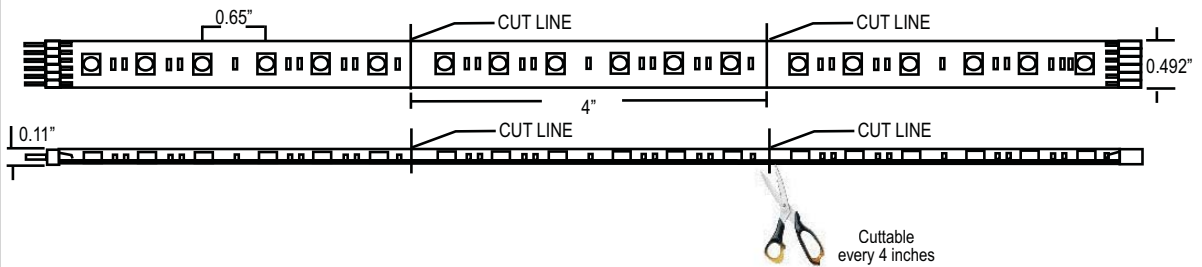

Features

- Highest StarStrand lumen light output
- Long runs up to 100 feet
- Plastic covered to reduce static failure
- Multiple lengths with soldered connectors for trouble free installation
- UL approved for damp locations
- Highly flexible material that is backed with 3M adhesive tape for easy installation
- Field cuttable every 4 inches

Applications

- Office task lighting
- Under cabinet lighting
- Closets
- Work areas
- Display counters
- Steps and railings

Item	Length	Diodes	Wattage	Lumens	Color Temp	CRI	PC Board	Beam	Voltage	Current
E53450	4"	6	1.44	80	3500 K	70-75	White	120°	24V	60mA
E53451	12"	18	4.32	241	3500 K	70-75	White	120°	24V	180mA
E53455	20"	30	7.2	402	3500 K	70-75	White	120°	24V	300mA
E53452	60"	90	21.6	1206	3500 K	70-75	White	120°	24V	900mA
E53453	120"	180	43.2	2413	3500 K	70-75	White	120°	24V	1.8A
E53454	240"	360	86.4	4825	3500 K	70-75	White	120°	24V	3.6A

Model Number	Wattage	Maximum Run	Maximum Run Using 2 Output Cords
E53311 , E53313 , E55318	60 Watts	13'	.....
E53320	75 Watts	17'	.....
E53286	96 Watts	22'	.....
E53314	100 Watts	22'	.....
E53287	150 Watts	32'	.....
E53288	320 Watts	50'	70'
E53289	480 Watts	50'	100'

3500 K 120°	
Distance	Foot Candles
12in	51.47
24in	14.47
36in	6.65
48in	3.85

Shown using 1 foot section of Ultima 24