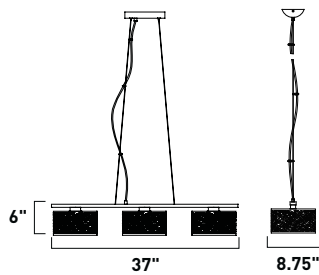

Legendary Incan tears of the sun encrust the clearest crystal cylinder producing a radiant glimmer of ancient riches. A gold glow of Xenon sparkles through a laser-cut metal sheath with precision, perfectly illuminating the treasures that adorn its outer transparent layer.

INCA

E21304-10PC 3-Light Pendant
Finish: Polished Chrome
Metal Shade: Steel Web (-SW)
3 x 75w G9 Bulbs (Incl.) | 3,900 Lumens
18" / 120" OAH