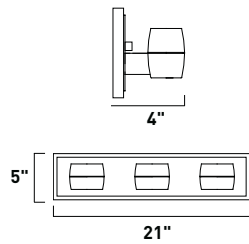

E21133-11PC, SN 3-Light Bath Vanity

Finish: See Image
Glass: Matte White
3 x 75w G9 Bulbs (Incl.) | 3,900 Lumens
HCO: 2.25"
Frosted White Glass Diffusers