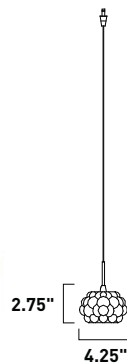

EP96012-55SN 1-Light RapidJack Pendant

Finish: Satin Nickel

Glass: Mirror Chrome

1 x 50w GY6.35 T4 Bulb | 750 Lumens

Includes a RapidJack fitting and the canopy is sold separately