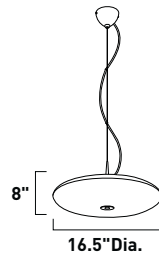

UFO Undeniably Fabulous Object. This collection seems to hover in other-worldly elegance. Its streamline design, with split glass and chrome surface, provides the perfect glow for kitchen island, dining room or x-files. The upper area has 4 reveals with a glass diffuser that projects light from the top of the lamp, sending signals back to the mothership.

E22023-09 4-Light Penadnt

Finish: Chrome

Glass: White

4 x 60w CA Bulbs | 672 Lumens

120" OAH