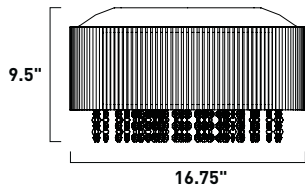

E23133-10PC 7-Light Flush Mount
Finish: Polished Chrome
Shade: Aluminum
7 x 40w G9 Bulb (Incl.) | 3,500 Lumens