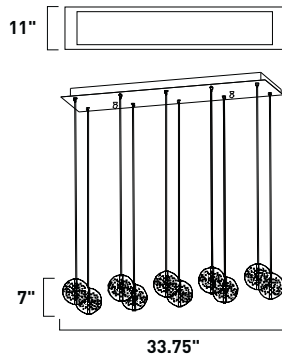

ORB Brilliant Xenon lamps radiate from the center of perfect spheres in the Orb Collection. Clear Bubble glass allows for a brilliant glow as it mimics the fluid play of water and air and adds a theatrical sense of drama to the room. The restrained use of Polished Chrome complements the globes without detracting from their ability to mesmerize onlookers with an innate mystery.

E24256-91PC 10-Light Pendant
Finish: Polished Chrome
Glass: Clear Crystal
10 x 20w G4 Bulbs (Incl.) | 3,200 Lumens
18" / 128" OAH