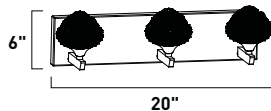

6"

20"

E23013-20PC 3-Light Bath Vanity
Finish: Polished Chrome
Glass: Clear Crystal
3 x 40w G9 Bulbs (Incl.) | 1,500 Lumens
HCO: 3"