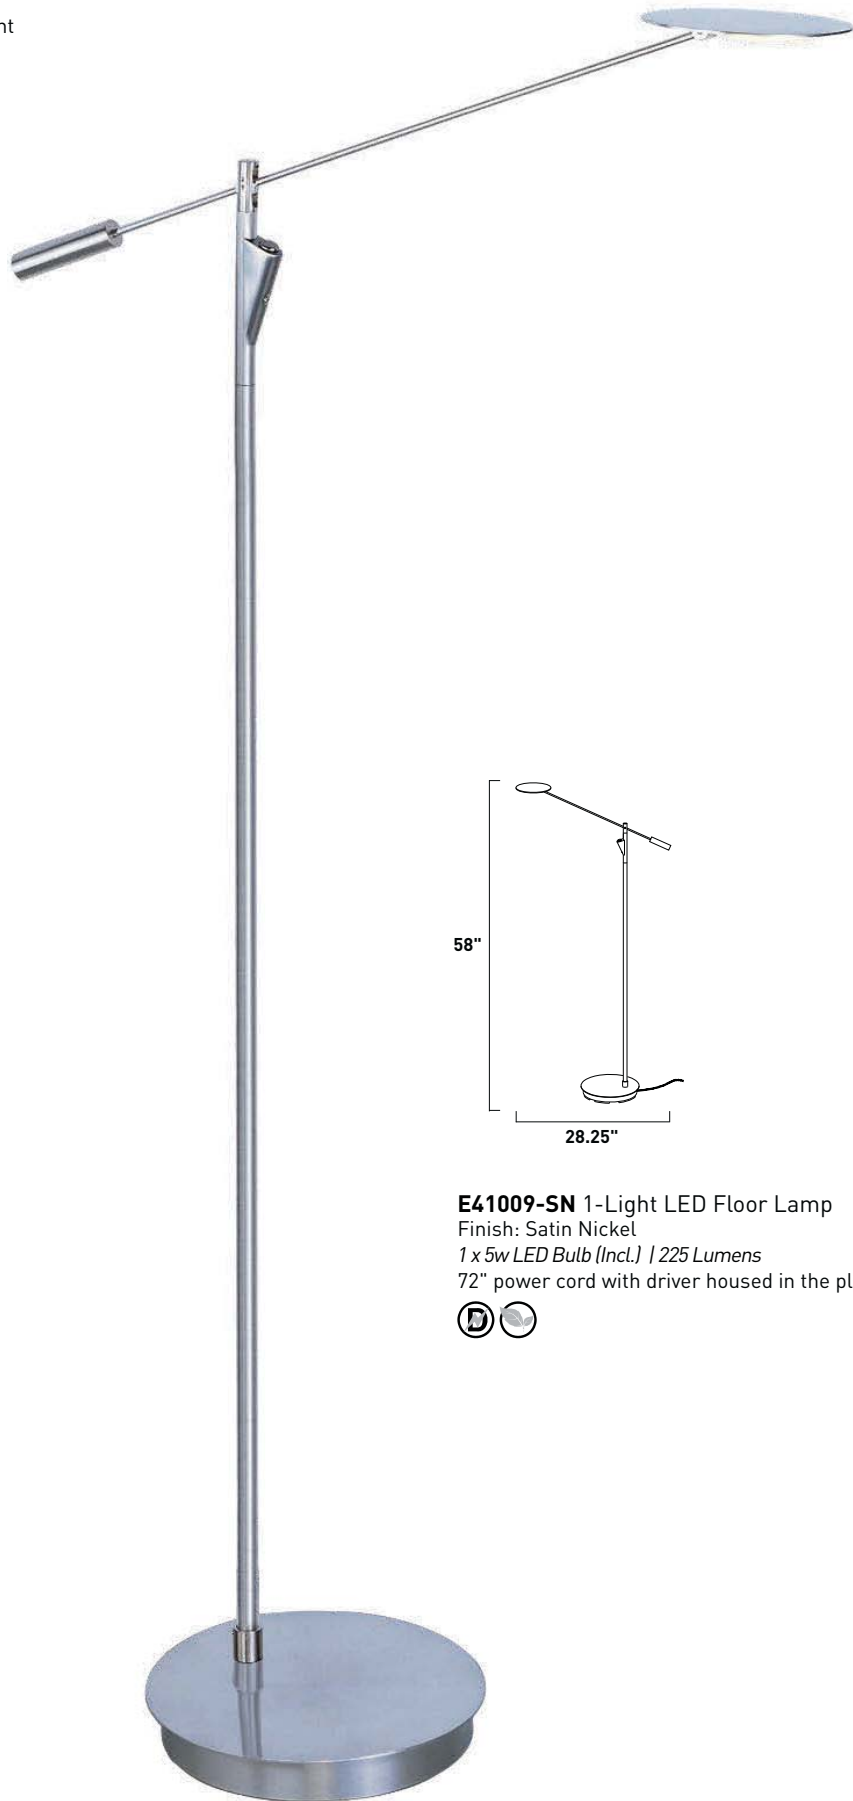

- Powerful 5 Watt LED
- 225 Lumens
- 3300K Neutral White Color
- Touch Dimmer with Night Light
- Adjustable Height
- Swivels 350 Degrees
- Rotating Head

E41015-SN 1-Light LED Floor Lamp
Finish: Satin Nickel
1 x 5w LED Bulb (Incl.) | 225 Lumens
72" power cord with driver housed in the plug

ECO-TASK

- Powerful 5 Watt LED
- 225 Lumens
- 3300K Neutral White Color
- Touch Dimmer with Night Light
- Adjustable Height
- Swivels 350 Degrees
- Rotating Head

E41008-SN 1-Light LED Table Lamp
Finish: Satin Nickel
1 x 5w LED Bulb (Incl.) | 225 Lumens
72" power cord with driver housed in the plug

- Powerful 5 Watt LED
- 225 Lumens
- 3300K Neutral White Color
- Touch Dimmer with Night Light
- Adjustable Height
- Swivels 350 Degrees
- Rotating Head

E41009-SN 1-Light LED Floor Lamp
 Finish: Satin Nickel
 1 x 5w LED Bulb (Incl.) | 225 Lumens
 72" power cord with driver housed in the plug