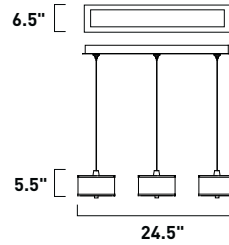

E95496-100SN, 101SN, 102SN, 105SN 3-Light Pendant

Finish: Satin Nickel

Shade: See Image

3 x 50w GY6.35 T4 Bulbs (Incl.) | 2,250 Lumens

17.25" / 78.25" OAH

Includes RapidJack fitting and Canopy