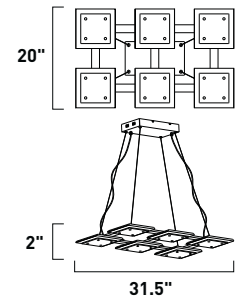

E20926-10PC 30-Light LED Pendant
Finish: Polished Chrome
Glass: Clear/White
30 x 1w LED Bulbs (Incl.) | 2,670 Lumens
33.5" / 154.5" OAH