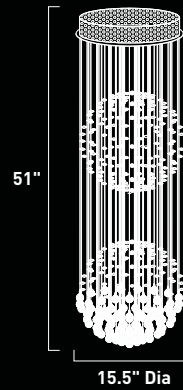

E20792-20 5-Light Flush Mount
Finish: Polished Chrome
Glass: Egyptian Crystal
5 x 50w GU10 MR16 Bulbs (Incl.) | 8,500 Lumens