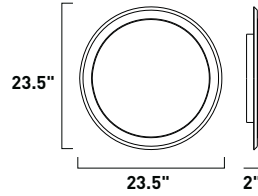

36" / 120" OAH

Matching glass canopy

01 White

02 Black

E20074-01,02 6-Light Pendant
Finish: Polished Chrome (PC)
Glass: See Images
6 x 60w CA Bulbs / 4,032 Lumens
36" / 120" OAH

ORACLE

Oracle elevates the utilitarian mirror into an objet d'art. Framed in beveled Clear Lucite and illuminated from behind Polished Chrome frame, this masterpiece transforms every reflection into a thing of beauty. Gentle light gracefully emanates from the translucent border enhancing the mirror's image with perfecting light that compliments all skin tones and complexions.