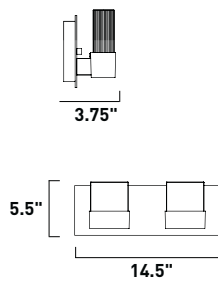

Frosted White Glass Diffusers