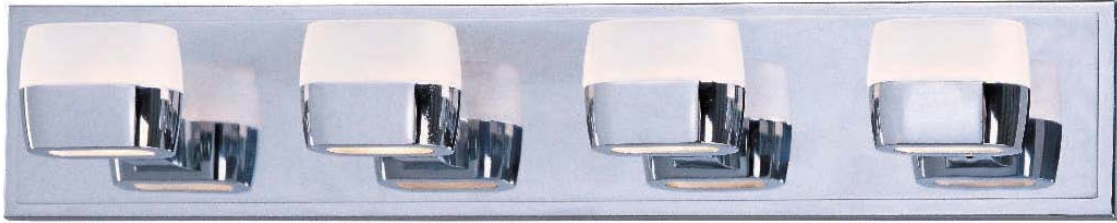

PC Polished Chrome