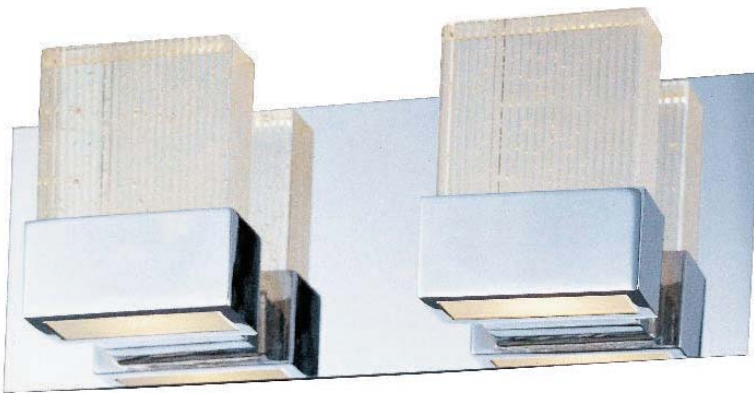

Frosted White Glass Diffusers