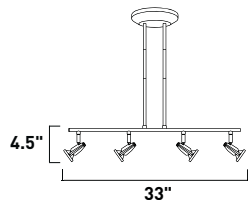

The essence of clean design is simplicity of function. This austere lighting series features adjustable halogen spotlights and is available in curved or straight styles. Available in either Satin Nickel or Bronze finishes for maximum adaptability, Agron promises to be an instant classic. This unique streamlined design is also surprisingly affordable. Ideal for either singular or multiple installations, Agron is the ideal application for dramatic lighting at reasonable cost.