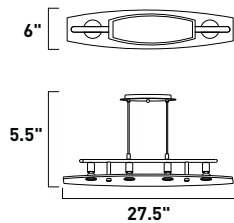

NIN Form follows function in this ceiling and flush-mounted collection. As a contemporary design piece meant to provide elegance on a budget, every element – from the frosted glass shade plate to the 50w halogen light sources – have been designed with value in mind. With finishes in either satin nickel or bronze and adjustable height, this lamp has the flexibility to fit any installation.

E30300-09 4-Light Pendant

Finish: Satin Nickel

Glass: Frosted

4 x 50w GU10 MR16 Bulbs (Incl.) | 6,800 Lumens

18" / 120" OAH