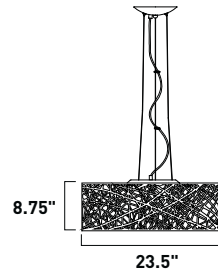

E21308-10PC 9-Light Pendant
Finish: Polished Chrome
Metal Shade: Steel Web (-SW)
9 x 40w G9 Bulbs (Incl.) | 4,500 Lumens
18" / 120" OAH