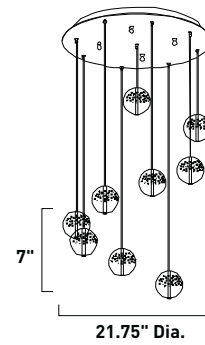

E24254-91PC 9-Light Pendant
Finish: Polished Chrome
Glass: Clear Crystal
9 x 20w G4 Bulbs (Incl.) | 2,880 Lumens
18" / 128" OAH