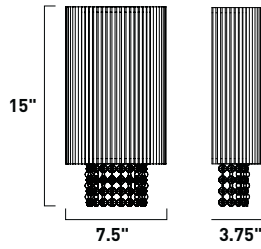

E23131-10PC 2-Light Wall Mount
Finish: Polished Chrome
Shade: Aluminum
2 x 60w G9 Bulbs (Incl.) | 1,600 Lumens
HCO: 6"