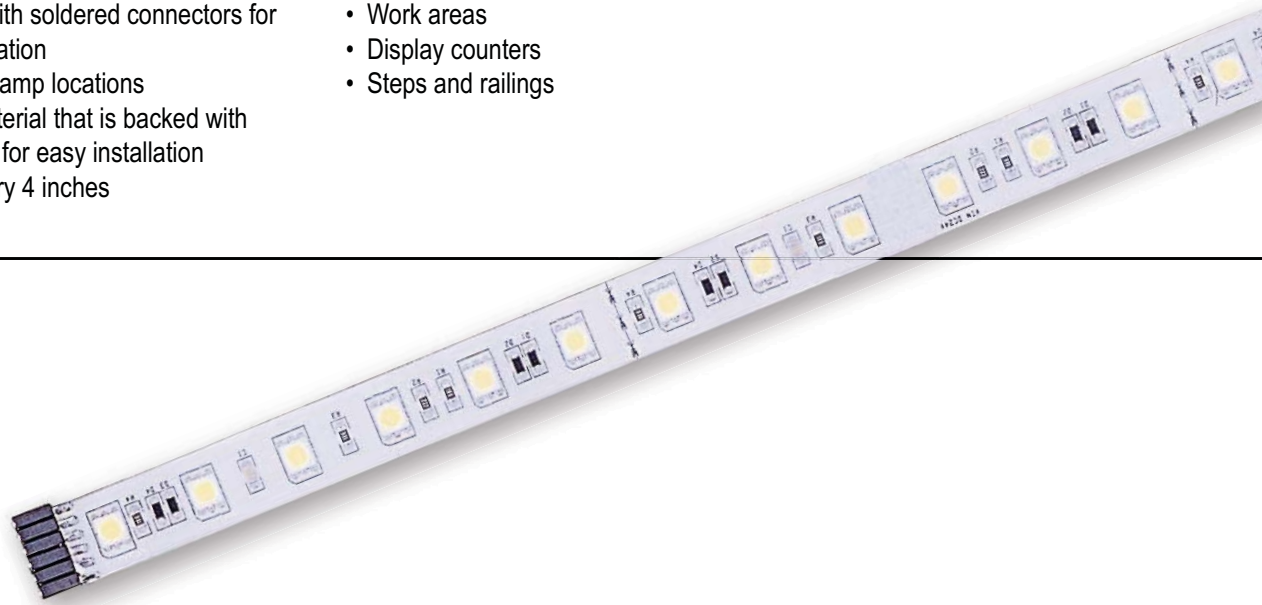

Features

- Highest StarStrand lumen light output
- Long runs up to 100 feet
- Plastic covered to reduce static failure
- Multiple lengths with soldered connectors for trouble free installation
- UL approved for damp locations
- Highly flexible material that is backed with 3M adhesive tape for easy installation
- Field cuttable every 4 inches

Applications

- Office task lighting
- Under cabinet lighting
- Closets
- Work areas
- Display counters
- Steps and railings

Item	Length	Diodes	Wattage	Lumens	Color Temp	CRI	PC Board	Beam	Voltage	Current
E53450	4"	6	1.44	80	3500 K	70-75	White	120°	24V	60mA
E53451	12"	18	4.32	241	3500 K	70-75	White	120°	24V	180mA
E53455	20"	30	7.2	402	3500 K	70-75	White	120°	24V	300mA
E53452	60"	90	21.6	1206	3500 K	70-75	White	120°	24V	900mA
E53453	120"	180	43.2	2413	3500 K	70-75	White	120°	24V	1.8A
E53454	240"	360	86.4	4825	3500 K	70-75	White	120°	24V	3.6A

Model Number	Wattage	Maximum Run	Maximum Run Using 2 Output Cords
E53311 , E53313 , E55318	60 Watts	13'	.....
E53320	75 Watts	17'	.....
E53286	96 Watts	22'	.....
E53314	100 Watts	22'	.....
E53287	150 Watts	32'	.....
E53288	320 Watts	50'	70'
E53289	480 Watts	50'	100'

3500 K 120°	
Distance	Foot Candles
12in	51.47
24in	14.47
36in	6.65
48in	3.85

Shown using 1 foot section of Ultima 24