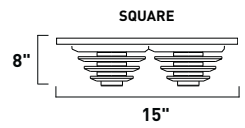

Precisely stacked beveled Clear glass symmetrically positioned in a linear design evokes images of grand city skylines. As the bevels reflect light from within, above, and below, each facet and Polished Chrome surface takes on new depths and hues that draw the eye and inspire the senses. The architectural pattern brings a modern edge to a classic 1980s style.

E30400-18 4-Light Flush Mount
Finish: Polished Chrome (PC)
Glass: Clear
4 x 40w G9 Bulbs (Incl.) | 2,000 Lumens