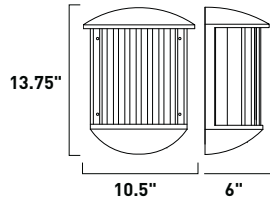

ZENITH II

These contemporary, European-designed fluorescent outdoor fixtures are a perfect combination of energy efficiency and durability. The Zenith II Collection features die-cast metal frames painted with a polyurethane powder coat, finished in Platinum. The durable White acrylic lens diffuses the light nicely. The fluorescent light source gives the ultimate in energy saving and long life.

E21053-61PL 2-Light Wall Mount
Finish: Platinum
Acrylic Lens: White
2 x 13w 2GX7 Twin T4 CFL Bulbs (Incl.) | 1680 Lumens
HCO: 6.75"