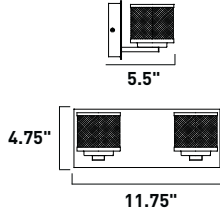

E22342-10PC 2-Light Wall Mount
Finish: Polished Chrome
Glass: White (01)
2 x 40w G9 Bulbs (Incl.) | 1000 Lumens
HCO: 2.25"