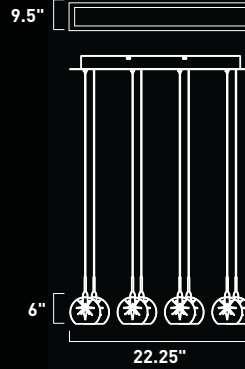

E20107-21, 24, 25, 78, 79, 81 8-Light Pendant

Finish: Satin Nickel (SN)

Glass: See Image

8 x 20w G4 Bulbs (Incl.) | 2,560 Lumens

18" / 96" OAH