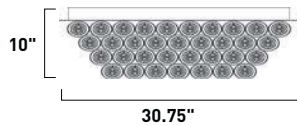

E24002-20PC 29-Light Flush Mount
Finish: Polished Chrome
Glass: Clear Crystal
29 x 25w G9 Bulbs (Incl.) | 6,960 Lumens