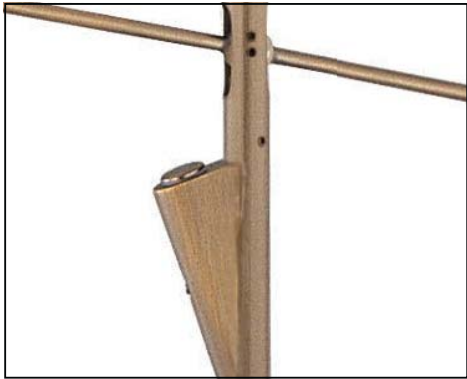

- Powerful 5 Watt LED
- 225 Lumens
- 3300K Neutral White Color
- Touch Dimmer with Night Light
- Adjustable Height
- Swivels 350 Degrees
- Rotating Head