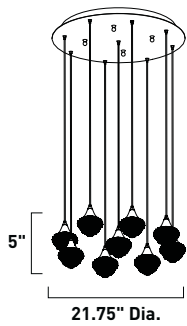

BLOSSOM

Clear Crystal petals gently unfold into layers of light in the delicate Blossom collection. Intricate tiers of translucent leaves surround the Xenon light source. The Polished Chrome finish adds just the right amount of gleam as it cradles the crystal petals in a sleek calyx and forms stems of shiny support.