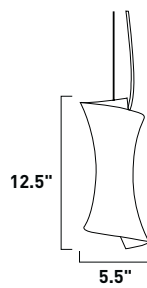

E20420-09 1-Light Pendant
Finish: Satin Nickel (SN)
Glass: Opal White (85)
1 x 60w CA Bulb | 672 Lumens
36" / 120" OAH