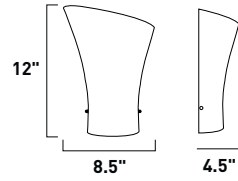

E20413-09 1-Light Wall Mount
Finish: Satin Nickel (SN)
Glass: Opal White (85)
1 x 60w CA Bulb | 672 Lumens
HCO: 10"