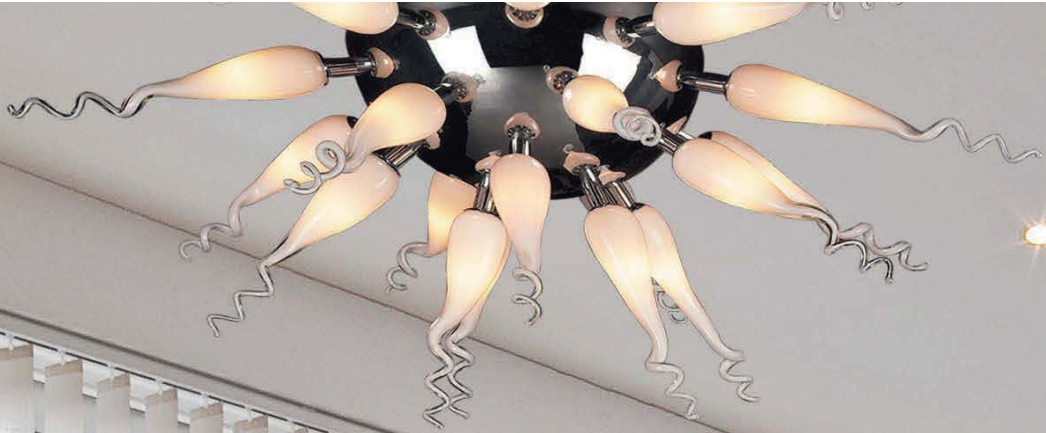

D.H. Lawrence tells us, "The sun is a great heart." And so it is with this vibrant spiral series. It is the heart of any room it graces. The unique satellite shape defines this "spacey" piece whose internally illuminated White, Red or Milos glass spiral arms radiate out from a Polished Chrome base. Certainly as much a piece of sculpture as a lighting fixture, Solara 1 is guaranteed to brighten up any room in which it rises.