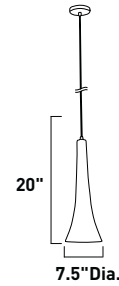

E20181-34 1-Light Pendant
Finish: Polished Chrome
Glass: Chocolate Sundae
1 x 60w CA Bulb | 672 Lumens
36" / 120" OAH