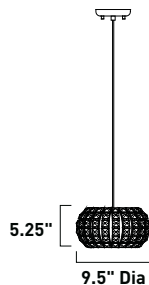

E21803-20PC 3-Light Pendant
Finish: Polished Chrome
Glass: Clear Crystal
3 x 40w G9 Bulbs (Incl.) | 1,500 Lumens
18" / 120" OAH
Frosted White Glass Diffuser