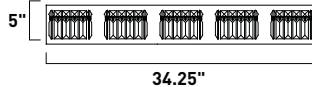

E23255-20PC 5-Light Wall Mount
Finish: Polished Chrome
Glass: Clear Crystal
5 x 50w G9 Bulbs (Incl.) | 3,750 Lumens
HCO: 2.5"