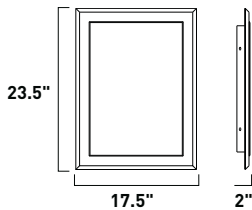

E30901-75 2-Light Mirror
Finish: Polished Chrome (PC)
Glass: Clear Lucite
2 x 36w 2G11 Twin T5 CFL Bulbs (Incl.) | 5,800 Lumens