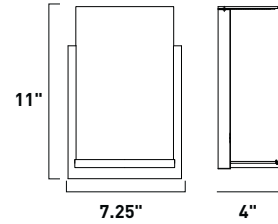

Lamping	OI	SN
^{3,2} Incandescent	1 x 60W MB	E95084-105OI	E95084-105SN
^{5,4,3,1} Fluorescent	1 x 18W GU24	E95184-105OI	E95184-105SN