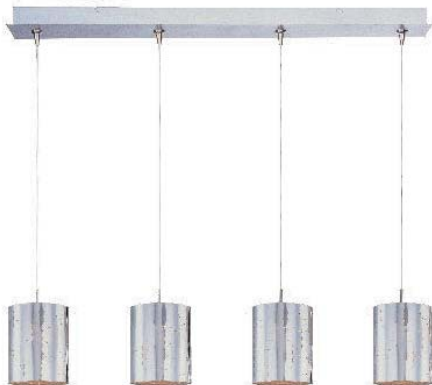

E94907-69SN