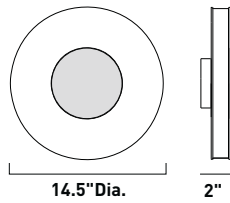

High style at a low price. The Frosted White glass shade provides a hint of bygone eras while the Satin Nickel surface brings it right up to the design aesthetic of today. All of that and affordable pricing add up to a combination that is hard to beat.

E22011-09 1-Light Wall/Flush Mount
Finish: Satin Nickel (SN)
Glass: Frosted White
1 x 40w 2GX13 T5 Circuline Bulb (Incl.) | 3,200 Lumens
HCO: 7.25"