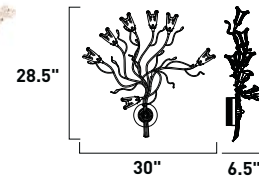

E20301-26 7-Light Wall Mount
Finish: Rustic Bronze (RUB)
Glass: Amber Murano
7 x 20w G4 Bulbs (Incl.) | 2,240 Lumens
HCO: 22"