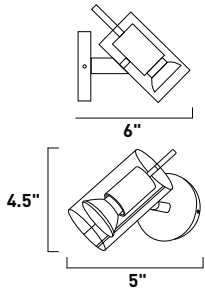

E22029-18 4-Light Flush Mount
Finish: Polished Chrome (PC)
Glass: Clear
4 x 50w GU10 MR16 Bulbs (Incl.) | 6,800 Lumens

E22039-18 1-Light Table Lamp
Finish: Polished Chrome (PC)
Glass: Clear
1 x 50w GU10 MR16 Bulb (Incl.) | 1,700 Lumens
96" power cord with on/off switch