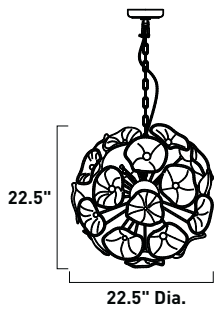

E22094-26 20-Light Pendant
Finish: Bronze (-BZ)
Glass: Amber Murano
20 x 40w G9 Bulbs (Incl.) | 10,000 Lumens
36" / 130" OAH and 36" of chain