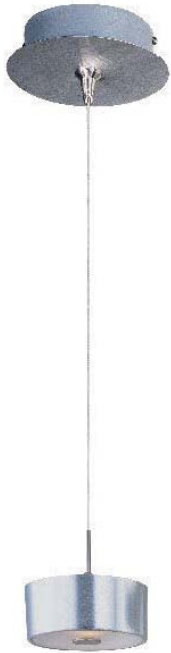

Complete 1-Light RapidJack Pendants

MINX

E94508-09SN