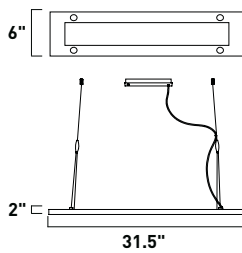

CONTEMPRA

This trestle Contempra collection features thick Clear/White glass plates with polished edges accented by Brushed Aluminum finish. The fluorescent light source assures energy saving operation and the cable-suspension system of the pendants add to the contemporary flare. Perfect for the kitchen island or the well-designed workspace.