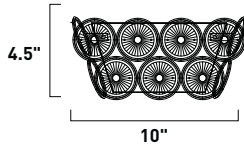

E24007-20PC 2-Light Wall Mount
Finish: Polished Chrome
Glass: Clear Crystal
2 x 40w G9 Bulbs (Incl.) | 1,000 Lumens
HCO: 2.5"