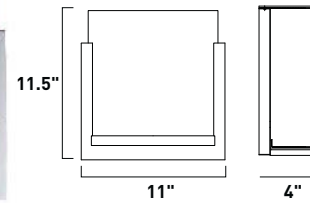

Lamping	OI	SN
^{3,2} Incandescent	2 x 60W MB	E95088-105OI	E95088-105SN
^{5,4,3,1} Fluorescent	2 x 13W GU24	E95188-105OI	E95188-105SN