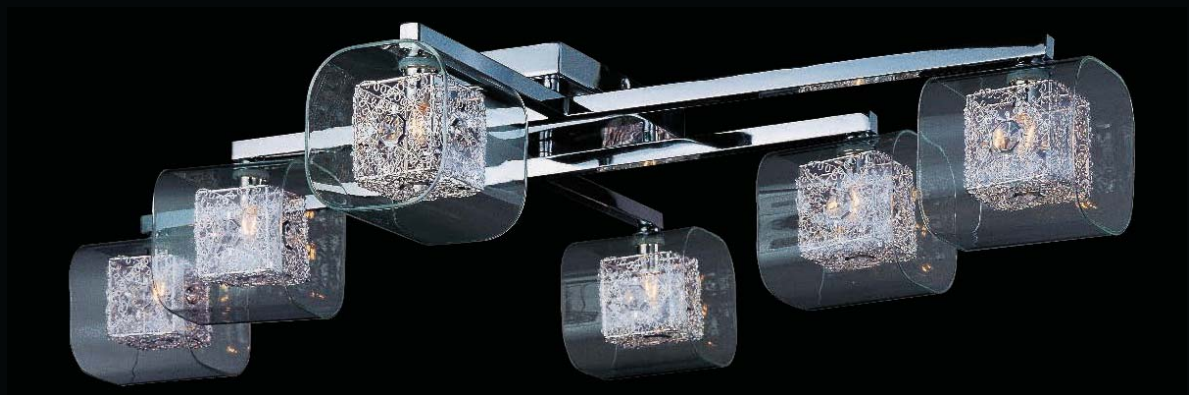

E22838-18PC 4-Light Flush Mount
Finish: Polished Chrome
Glass: Clear
4 x 40w G9 Bulbs (Incl.) | 1,600 Lumens