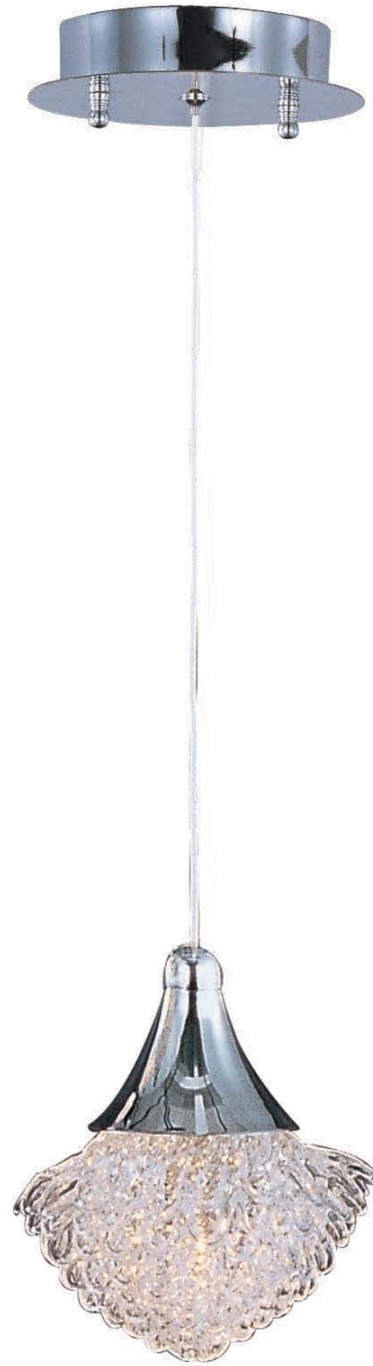

BLOSSOM

Clear Crystal petals gently unfold into layers of light in the delicate Blossom collection. Intricate tiers of translucent leaves surround the Xenon light source. The Polished Chrome finish adds just the right amount of gleam as it cradles the crystal petals in a sleek calyx and forms stems of shiny support.