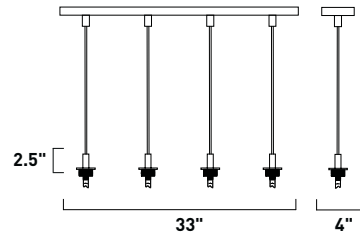

ES91004 Bronze
ES91104 Satin Nickel
4-Light Pendant Frame
4 x 50w G9 Bulbs (Incl.) | 3,000 Lumens
24" / 60" OAH