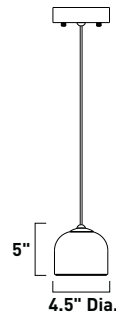

E30601-02,74 1-Light Pendant
Finish: See Image
Glass: Clear (18)
1 x 40w G9 Bulb (Incl.) | 500 Lumens
18" / 125" OAH