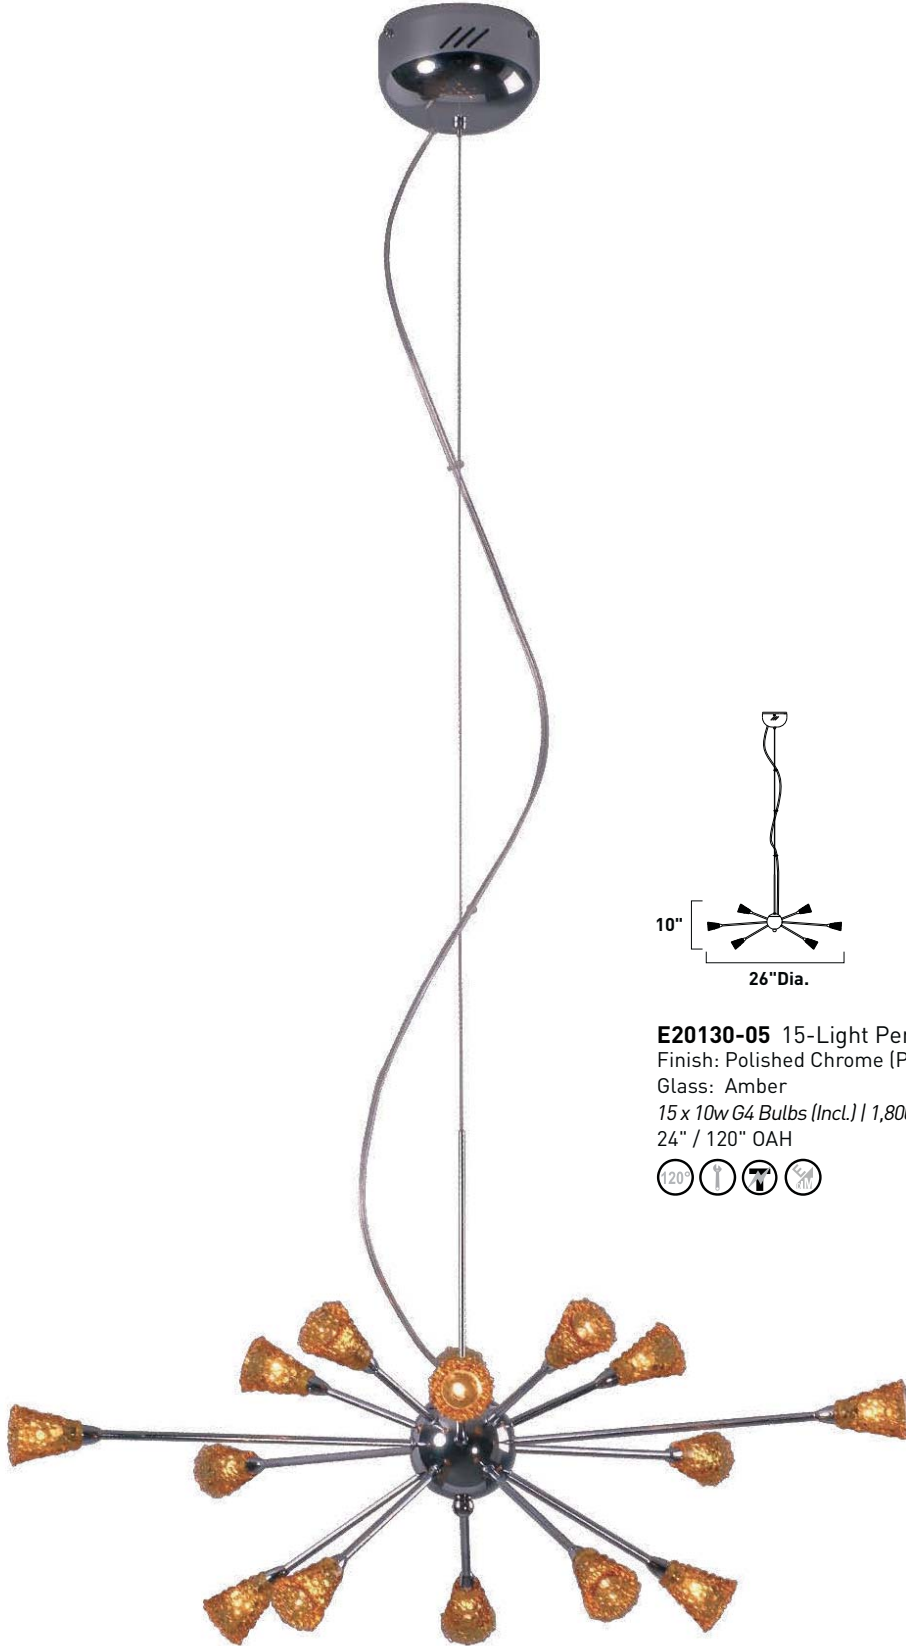

E20130-05 15-Light Pendant
Finish: Polished Chrome (PC)
Glass: Amber
15 x 10w G4 Bulbs (Incl.) | 1,800 Lumens
24" / 120" OAH

It could certainly pass muster in any room within the intelligence community. The dramatic Stealth pendant -- with its Brushed Aluminum frame and lighted aluminum cylindrical-tube housings with Frost White glass trim, which seals the xenon lamps -- quietly shines inconspicuous ambient and directed illumination in the sleekest of fashions.