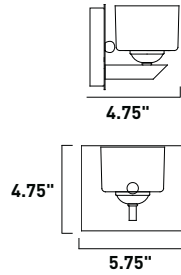

E22811-090I, PC 1-Light Bath Vanity
Finish: See Image
Glass: Frost White
1 x 40w G9 Bulb (Incl.) | 500 Lumens
HCO: 2.5"