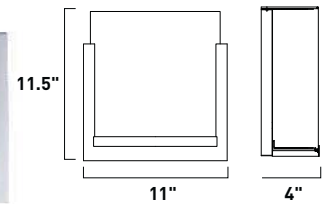

Lamping	OI	SN
^{3,1} Incandescent	2 x 60W MB	E95088-100OI	E95088-100SN
^{5,4,3,1} Fluorescent	2 x 13W GU24	E95188-100OI	E95188-100SN