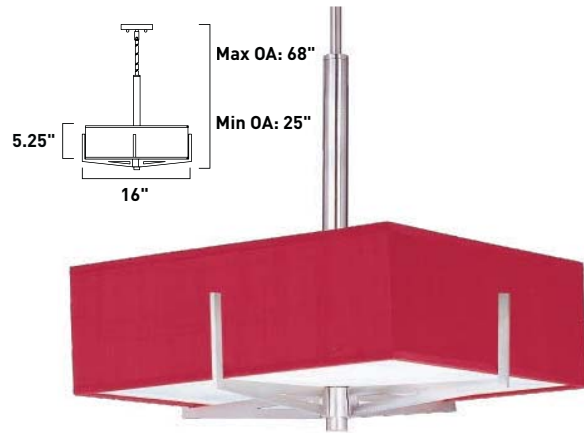

Lamping	OI	SN
^{3,2} Incandescent	3 x 60W MB	E95345-105OI	E95345-105SN
^{4,3,1} Fluorescent	3 x 18W GU24	E95445-105OI	E95445-105SN