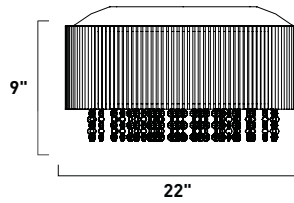

E23132-10PC 10-Light Flush Mount
Finish: Polished Chrome
Shade: Aluminum
10 x 40w G9 Bulb (Incl.) | 5,000 Lumens