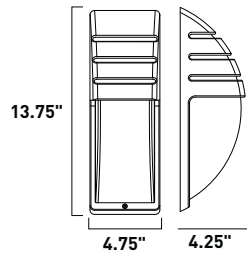

E21054-61PL 1-Light Wall Mount
Finish: Platinum
Acrylic Lens: White
1 x 18w G24q-2 Quad T4 CFL Bulb (Incl.) | 1,250 Lumens
HCO: 6.75"