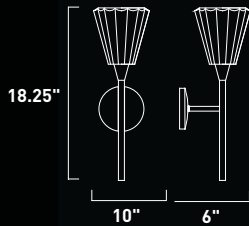

E20191-19 1-Light Wall Mount
Finish: Polished Chrome (PC)
Glass: Clear
1 x 40w CA Bulb | 384 Lumens
HCO: 10.5"