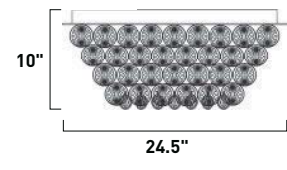

E24001-20PC 24-Light Flush Mount
Finish: Polished Chrome
Glass: Clear Crystal
24 x 25w G9 Bulbs (Incl.) | 5,760 Lumens