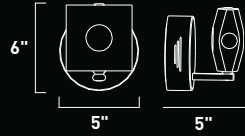

E30501-20 1-Light Wall Mount
Finish: Polished Chrome (PC)
Glass: Crystal
1 x 20w G4 Bulb (Incl.) | 320 Lumens
HCO: 4"