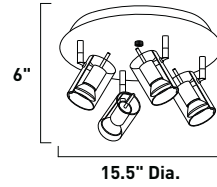

FLASH

The perfect graphic statement for the long corridor or dramatic entryway. The mod Clear glass cylinders that cover the entire lighting fixture give the impression of high technology at work. Complimented by a Polished Chrome tubular frame that houses two adjustable halogen spot headers, Flash is designed to impress in the design of the fixture and the throw of its light source. Equally at home in the residential or commercial setting, this collection covers all the bases with quiet, utilitarian elegance.

E22029-18 4-Light Flush Mount
Finish: Polished Chrome (PC)
Glass: Clear
4 x 50w GU10 MR16 Bulbs (Incl.) | 6,800 Lumens