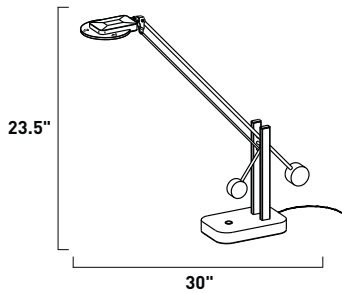

ECO-TASK

- Powerful 5 Watt LED
- 225 Lumens
- 3300K Neutral White Color
- Touch Dimmer with Night Light
- Adjustable Height
- Swivels 350 Degrees
- Rotating Head