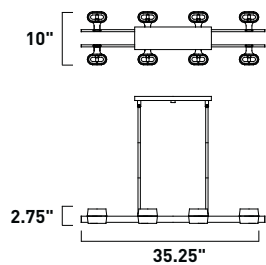

ELLIPSE

Ultra modern design featuring oval shape cast heads finished in your choice of Satin Nickel or Polished Chrome. Contoured Matte White glass adorns the top for up-lighting and a Frost glass disc in the bottom allows for ambient down-lighting. Powerful xenon lamps make this fixture as functional as it is beautiful.

E22139-11PC, SN 8-Light Pendant

Finish: See Image

Glass: Matte White

8 x 75w G9 Bulbs (Incl.) | 10,400 Lumens

14" / 46" OAH

Frosted White Glass Diffusers

Includes One 6" stems (ESTR04506PC, SN)
and three 12" stems (ESTR04512PC, SN)