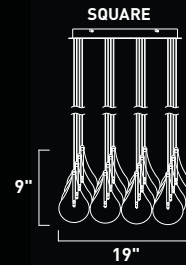

LARMES

A simple idea gracefully executed in the Larmes collection. Row upon row of Clear oversized teardrops, mounted onto an extended Polished Chrome lamp holder that supports xenon lamps sets the stage. Individually adjustable drops for custom stagger effects allow for dramatic impact. An added benefit of each drop being aircraft cable-suspended is the ability to adjust the overall height of the piece to fit the space. The overall result is stark and stunning.

E20117-18 16-Light Pendant
Finish: Polished Chrome (PC)
Glass: Clear
16 x 10w G4 Bulbs (Incl.) | 1,920 Lumens
11" / 75" OAH