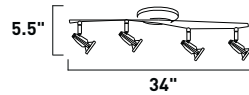

E30004-10 Satin Nickel (SN)
E30014-10 Bronze (BZ)
4-Light Flush Mount
4 x 50w GU10 MR16 Bulbs (Incl.) | 6,800 Lumens