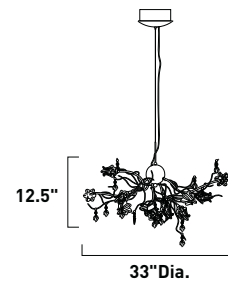

Crafted in a mystical forest where light blooms, the Flora collection demands attention. Every detail sparkles with originality. The intricate branch design resolves itself with elegant floral, hand-pulled Amber glass blossom shades. The vine-like branches and tendrils alike are finished in Brushed Bronze. Branches bear the fruit of leaf-shaped Egyptian crystals suspended from berries of gold.