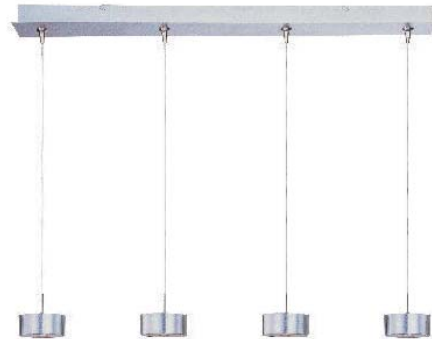

E94908-09SN