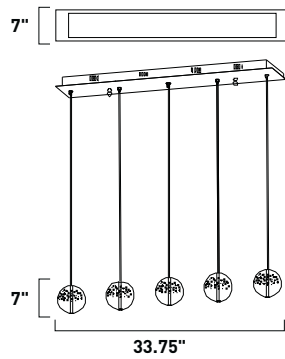

E24257-91PC 5-Light Pendant
Finish: Polished Chrome
Glass: Clear Crystal
5 x 20w G4 Bulbs (Incl.) | 1,600 Lumens
18" / 128" OAH