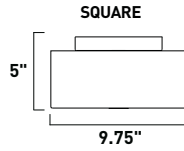

E20461-09BK/PC 2-Light Flush Mount
Finish: Polished Chrome (PC)
Metal Shade: Black (BK)
2 x 40w G9 Bulbs (Incl) | 1,000 Lumens
Frost White Glass Diffuser