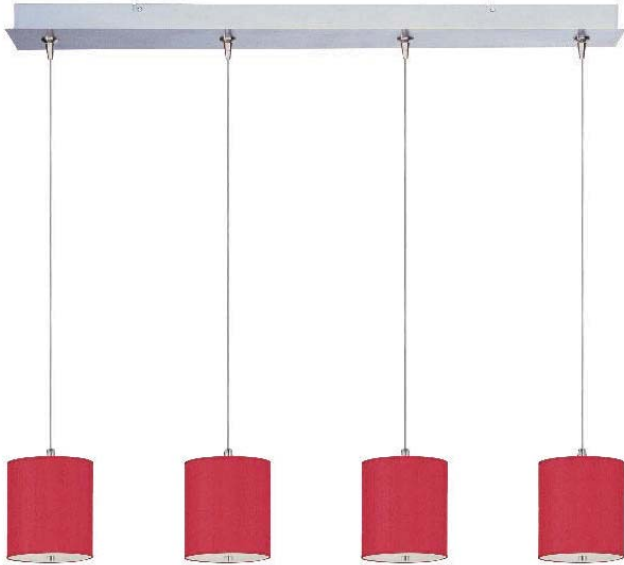

Complete RapidJack Pendants

105SN Crimson

E95499-100SN,101SN,102SN,105SN 4-Light Pendant

Finish: Satin Nickel

Shade: See Image

4 x 50w GY6.35 T4 Bulbs (Incl.) | 3,000 Lumens

20.25" / 81.25" OAH

Includes RapidJack fitting and Canopy