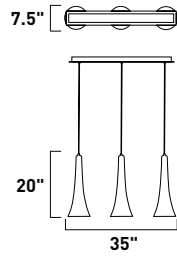

E20182-34 3-Light Pendant
Finish: Black
Glass: Chocolate Sundae
3 x 60w CA Bulbs | 2,016 Lumens
36" / 120" OAH