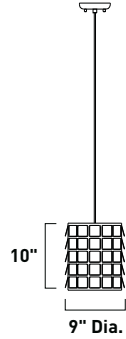

Jetson launches lighting into a whole new dimension. Gleaming chrome layers seem to defy gravity, hovering over one another in perfect symmetry and balance. Diffused white light seeps through the tiers, refracting off mirrored surfaces for a cosmic show of shine and shimmer.