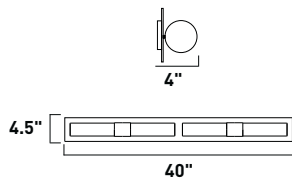

E53008-11 4-Light Bath Vanity
Finish: Satin Nickel (SN)
Glass: Matte White
4 x 60w MB T10 Bulbs | 2,980 Lumens
HCO:2"
Glass is enclosed