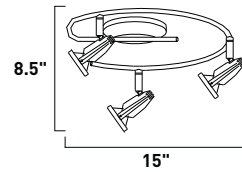

E30002-10 Satin Nickel (SN)
E30012-10 Bronze (BZ)
3-Light Flush Mount
3 x 50w GU10 MR16 Bulbs (Incl.) | 5,100 Lumens