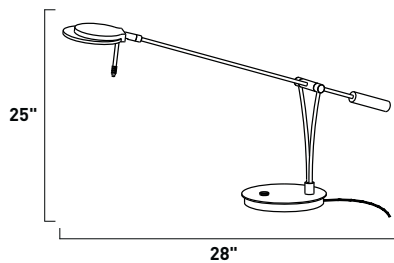

ECO-TASK

- Powerful 5 Watt LED
- 225 Lumens
- 3300K Neutral White Color
- Touch Dimmer with Night Light
- Adjustable Height
- Swivels 350 Degrees
- Rotating Head