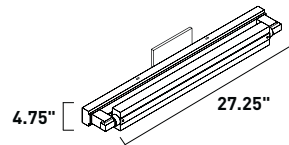

E21095-01SN 1-Light Wall Mount
 Finish: Satin Nickel
 Shade: White Linen (WL)
 1 x 18w G24q-2 Quad T4 CFL Bulb (Incl.) | 1,250 Lumens
 HCO: 6.75"
 Shade is enclosed on bottom and top

PIVOT

Redefining wall-mounted lighting, the Pivot collection brings versatility to a once static fixture. Install this sleek Polished Chrome bar in any room or office and simply pivot it to instantly change the focus and the mood. Angled over a fluorescent bulb that saves energy, the elongated Clear acrylic with frosted edges diffuses harsh beams and casts the room in a pleasant light.