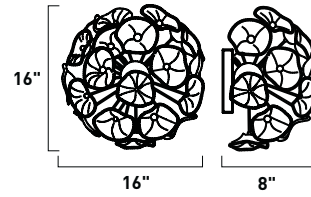

E22091-28 3-Light Wall/Flush Mount
Finish: Polished Chrome (-PC)
Glass: Clear Murano
3 x 40w G9 Bulbs (Incl.) | 1,500 Lumens
HCO: 7.75"