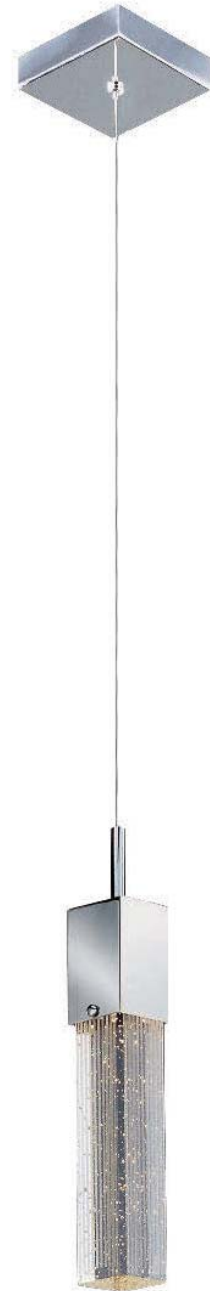

E22721-89PC 1-Light Pendant
Finish: Polished Chrome
Glass: Etched/Bubble
1 x 35w MR11 Bulb (Incl.) | 1,300 Lumens
18" / 134" OAH