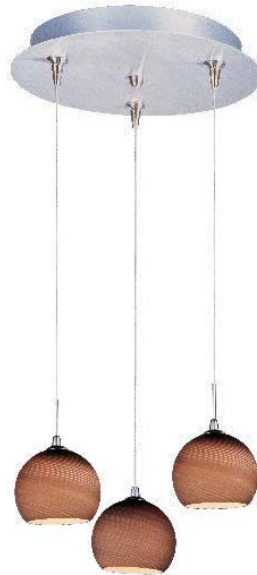

E94615-56SN