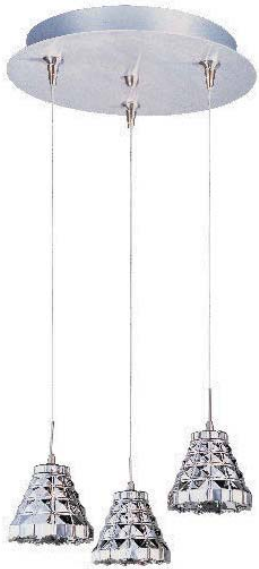

E94513-56SN

E94515-56SN

E94517-78SN

For glass details see page234-238, for frame details see page239.

Complete 3-Light RapidJack Pendants

E94601-20SN

E94602-20SN

E94603-10SN