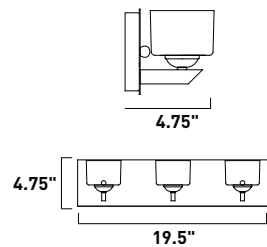

E22813-0901, PC 3-Light Bath Vanity
Finish: See Image
Glass: Frost White
3 x 40w G9 Bulbs (Incl.) | 1,500 Lumens
HCO: 2.5"