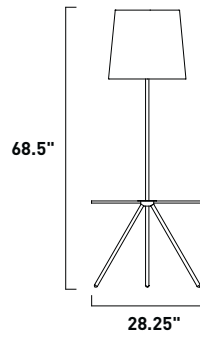

E95389 3-Light Floor Lamp
Finish: Polished Chrome (PC)
Fabric Shade: White Weave (WW)
3 x 100w MB bulbs / 3,450 Lumens
96" power cord and on/off switch