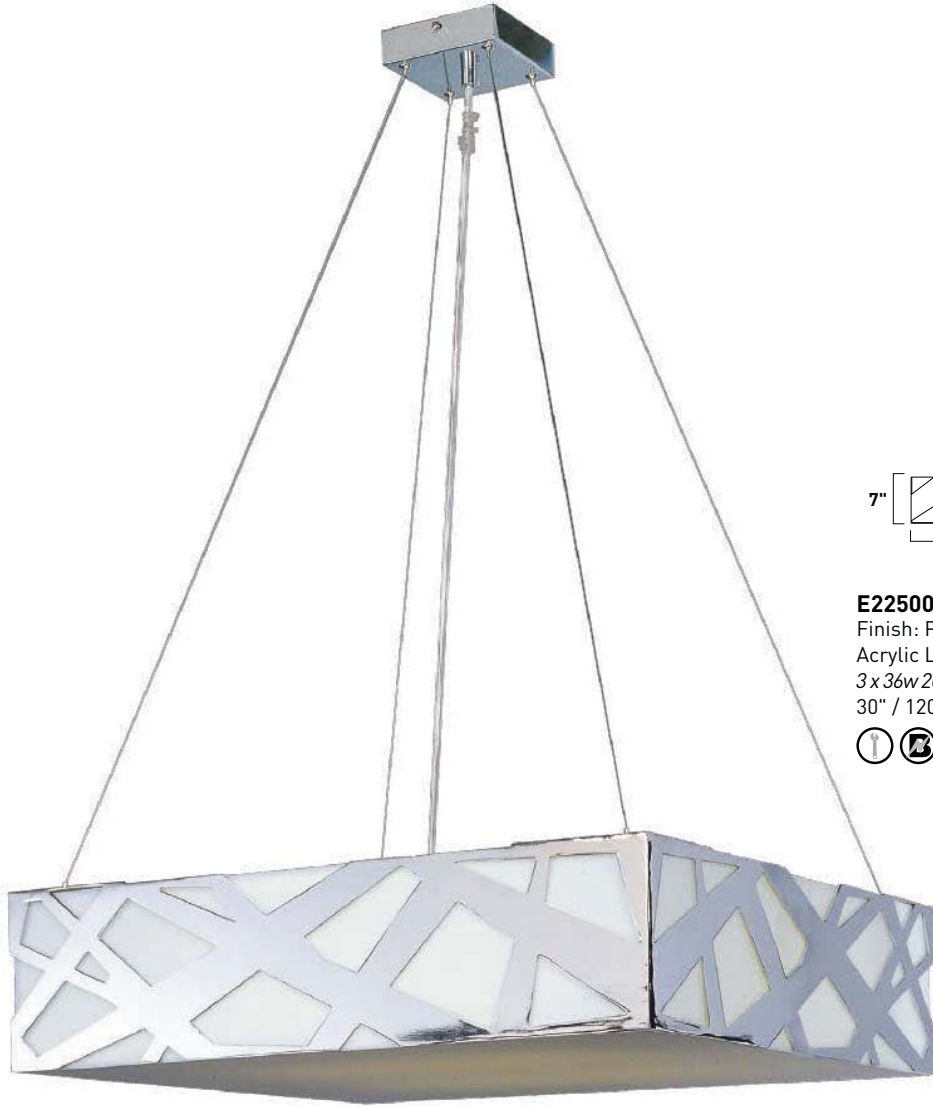

E20182-34 3-Light Pendant
 Finish: Black
 Glass: Chocolate Sundae
 3 x 60w CA Bulbs | 2,016 Lumens
 36" / 120" OAH
 

E20181-34 1-Light Pendant
 Finish: Polished Chrome
 Glass: Chocolate Sundae
 1 x 60w CA Bulb | 672 Lumens
 36" / 120" OAH
 

E20180-34 1-Light Wall Mount
 Finish: Polished Chrome
 Glass: Chocolate Sundae
 1 x 60w CA Bulb | 672 Lumens
 HCO: 5.25"

In a brilliant showcase of positive and negative space, Zion diffuses energy-saving fluorescent light through White acrylic lens panels encased by laser cut Polished Chrome. Intersecting shards of chrome sprawl in a latticework of crystalline-like structures, offering a scintillating contrast to the Lucite lens beneath. The effect brings a pleasing softness to the sharp geometric lines.