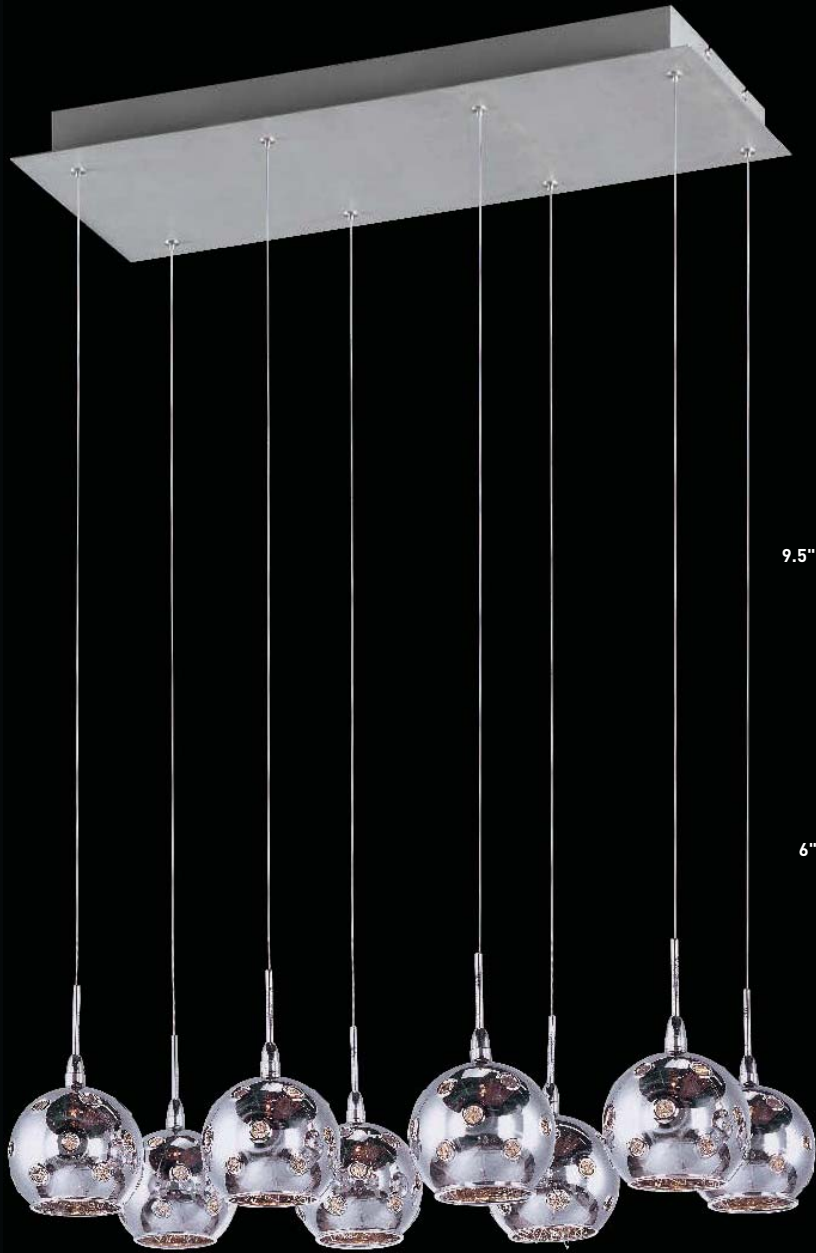

E20114-21,24,25,78,79,81 7-Light Pendant

Finish: Satin Nickel (SN)

Glass: See Image

7 x 20w G4 Bulbs (Incl.) | 2,240 Lumens

24" / 54" OAH

E20107-21, 24, 25, 78, 79, 81 8-Light Pendant

Finish: Satin Nickel (SN)