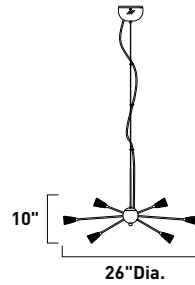

STELLAR

An indoor starburst of crystal and Polished Chrome, Stellar's scintillating light dazzles any room. The pendant features 14 shooting Amber glass stars orbiting a Polished Chrome-plated planetary sphere all hung in delicate balance by a slim metal rod gently embraced by a graceful spiral.

E20130-05 15-Light Pendant
Finish: Polished Chrome (PC)
Glass: Amber
15 x 10w G4 Bulbs (Incl.) | 1,800 Lumens
24" / 120" OAH