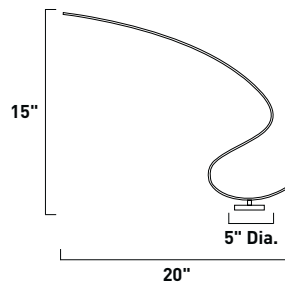

E20960-10 1-Light LED Table Lamp
Finish: Polished White
1 x 5w LED Bulb (Incl.) | 225 Lumens
79" power cord with driver housed in the plug