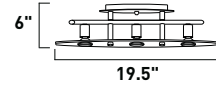

E30300-09 4-Light Pendant

Finish: Satin Nickel

Glass: Frosted

4 x 50w GU10 MR16 Bulbs (Incl.) | 6,800 Lumens

18" / 120" OAH

E30100-09 3-Light Flush Mount
 Finish: Satin Nickel
 Glass: Frosted
 3 x 50w GU10 MR16 Bulbs (Incl.) | 5,100 Lumens