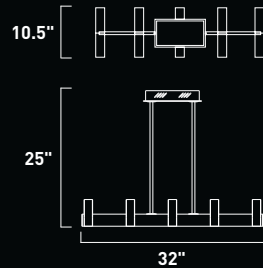

An example of bold contemporary design, the Alpha-V collection combines angular cast Crystal glass lamp covers within a narrow profile Brushed Aluminum finish base. The end result is a unique and striking combination of silicon tubes reflected in crystal chevrons and illuminated with low voltage xenon fixtures for ease of maintenance. The secured mount attachment is just one more feature that makes it perfect for the modern interior.