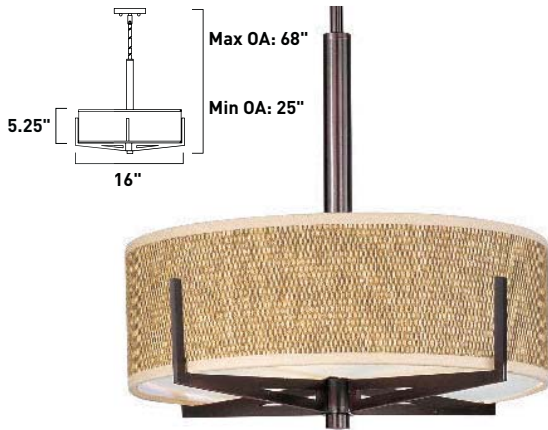

Lamping	OI	SN
^{3,2} Incandescent	3 x 60W MB	E95305-101OI	E95305-101SN
^{4,3,1} Fluorescent	3 x 18W GU24	E95405-101OI	E95405-101SN