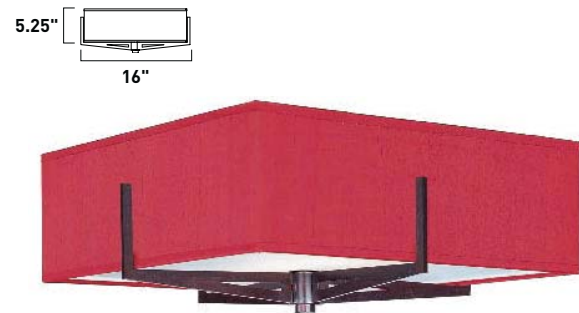

Lamping	OI	SN
^{3,2} Incandescent	2 x 100W MB	E95340-105OI	E95340-105SN
^{4,3,1} Fluorescent	3 x 18W GU24	E95440-105OI	E95440-105SN

All stem hang pendants includes:
1 x 4" Stem ESTR04504OI, SN
2 x 6" Stem ESTR04506OI, SN
3 x 12" Stem ESTR04512OI, SN

1. Bulbs included
2. Bulbs not included
3. Includes tempered glass diffuser
4. Also available in special order Quad PL version