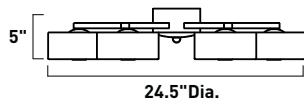

E22706-77 12-Light Flush Mount
Finish: Polished Chrome (PC)
Shade: Brushed Aluminum (BR)
12 x 25w G9 Bulbs (Incl.) | 2,880 Lumens
Frosted White Glass Diffuser