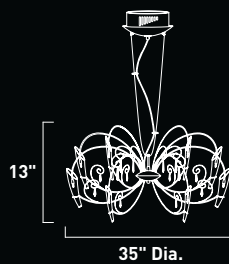

BELLEZA

The ultra-contemporary tendrils shapes of this hand-blown clear glass masterpiece are complemented by Egyptian crystals, steel-made Polished Chrome plated tubing and Satin Nickel framing. The tubing is hand formed into an elaborate scrollwork to compliment the conical Clear glass low-voltage xenon lamp sheaths. Ideal for entryway or dining area, Belleza will make a statement that will be hard to forget.

E20716-18 8-Light Chandelier
Finish: Satin Nickel/Polished Chrome (SNPC)
Glass: Clear
8 x 20w G4 Bulbs (Incl.) | 1,600 Lumens
36" / 73" OAH