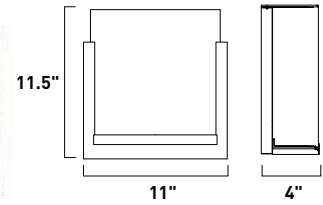

5.4.3.1 Fluorescent   Lamping   OI   SN
2 x 13W GU24   **E95188-102OI** | **E95188-102SN**