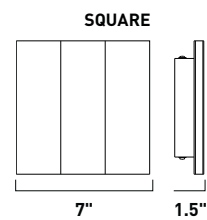

E20311-10SN 2-Light LED Wall/Flush Mount

Finish: Stain Nickel

Glass: Clear/White

2 x 1w LED Bulbs (Incl.) | 160 Lumens

HCO: 3.5"