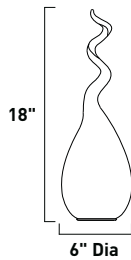

E20001-01,03 1-Light Table Lamp
Finish: Polished Chrome (PC)
Glass: See Image
1 x 20w G4 Bulb (Incl.) | 320 Lumens
96" power cord with on/off switch

E20015-47 1-Light Table Lamp
Finish: Polished Chrome (PC)
Glass: Milos
1 x 60w CA Bulb | 672 Lumens
96" power cord with on/off switch