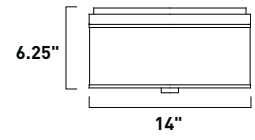

4.3.1 Fluorescent   Lamping   OI   SN
3 x 13W GU24   **E95102-102OI** | **E95102-102SN**