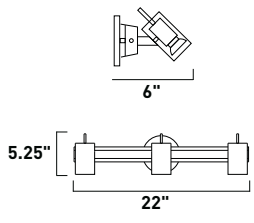

E22025-18 3-Light Wall/Ceiling Mount
Finish: Polished Chrome (PC)
Glass: Clear
3 x 50w GU10 MR16 Bulbs (Incl.) | 5,100 Lumens
HCO: 2.5"