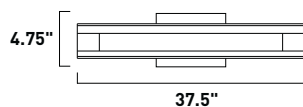

E22363-18PC 1-Light Wall Mount

Finish: Polished Chrome
Shade: Clear/Frosted (93)
1 x F39 T5/HO Bulb | 3,000 Lumens
HCO: 1"