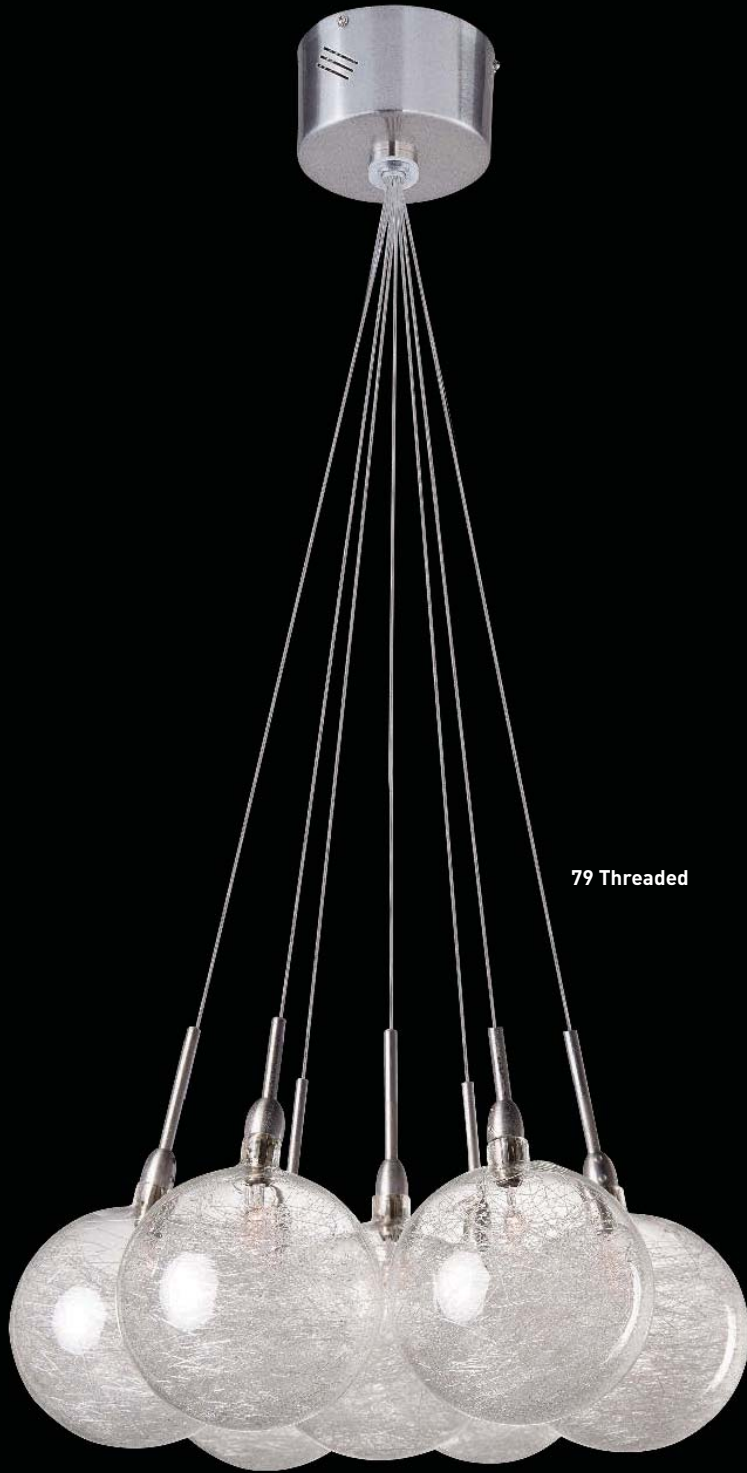

79 Threaded