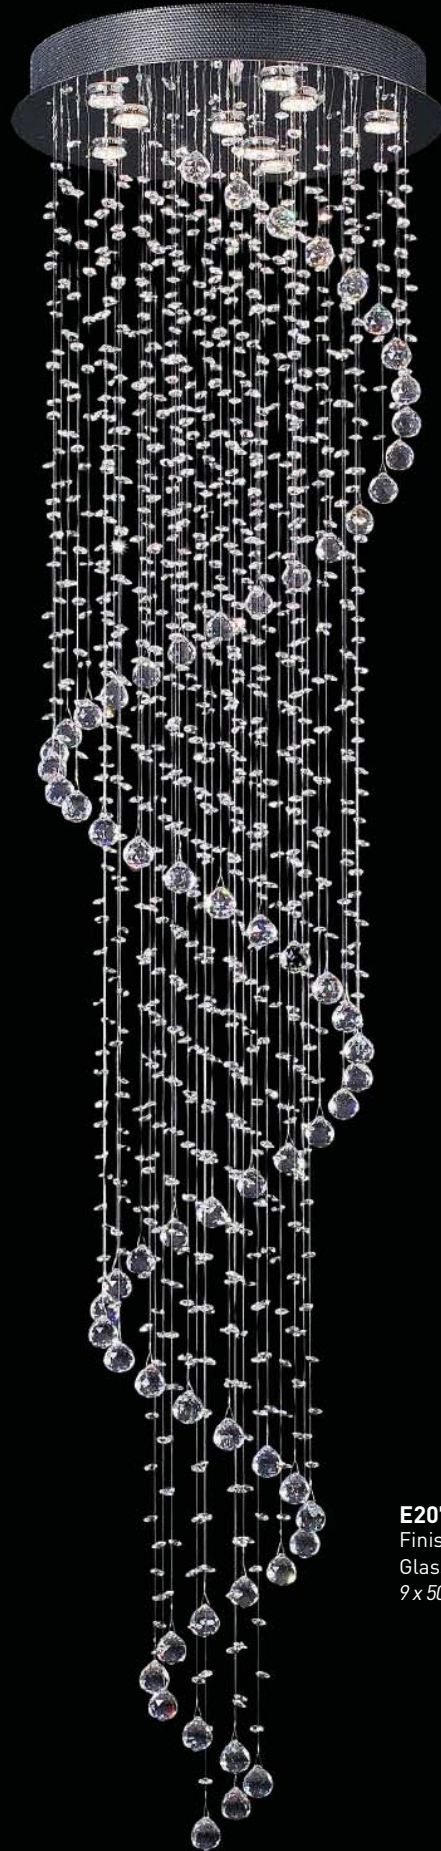

E20803-20 8-Light Pendant
 Finish: Polished Chrome
 Glass: Egyptian Crystal
 8 x 20w GZ4 MR11 Bulbs (Incl.) | 5,600 Lumens
 34" / 120" OAH

CASCADA

A natural wonder sculpted in glass, Cascada evokes the feeling of a rain shower in a graceful swirl of Egyptian crystal spheres. The rainfall that is evoked by the large and small crystals is made possible by their suspension from strands of sheer monofilament that hang in natural torrents from a chrome flush mounted canopy with puffed metal-vented trim. A conversation piece wherever it's placed, Cascada is illuminated drama on a grand scale.