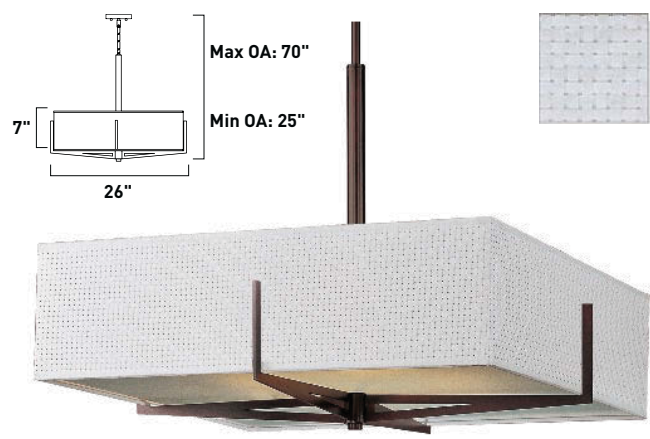

White Weave

	Lamping	OI	SN
^{3,2} Incandescent	3 x 100W MB	E95308-100OI	E95308-100SN
^{4,2,1} Fluorescent	4 x 26W GU24	E95408-100OI	E95408-100SN

	Lamping	OI	SN
^{3,2} Incandescent	3 x 100W MB	E95348-100OI	E95348-100SN
^{4,2,1} Fluorescent	4 x 26W GU24	E95448-100OI	E95448-100SN