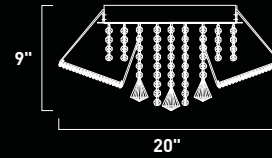

E20400-20PC 9-Light Flush Mount
Finish: Polished Chrome
Glass: Clear Crystal
9 x 25w G9 Bulbs (Incl.) | 2,160 Lumens