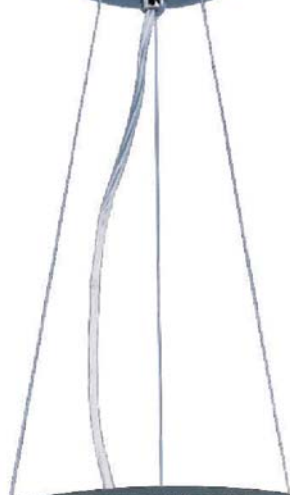

E23135-10PC 7-Light Pendant
Finish: Polished Chrome
Shade: Aluminum
7 x 40w G9 Bulbs (Incl.) | 3,500 Lumens
30" / 130" OAH

10.75"

22.5"

E23137-10PC 10-Light Pendant
Finish: Polished Chrome
Shade: Aluminum
10 x 40w G9 Bulbs (Incl.) | 5,000 Lumens
30" / 130" OAH