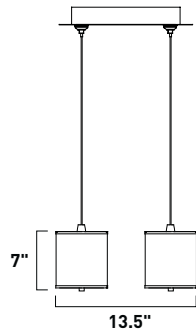

E95495-100SN,101SN,102SN,105SN 4-Light Pendant

Finish: Satin Nickel

Shade: See Image

4 x 50w GY6.35 T4 Bulbs (Incl.) | 3,000 Lumens

19" / 80" OAH

Includes RapidJack fitting and canopy