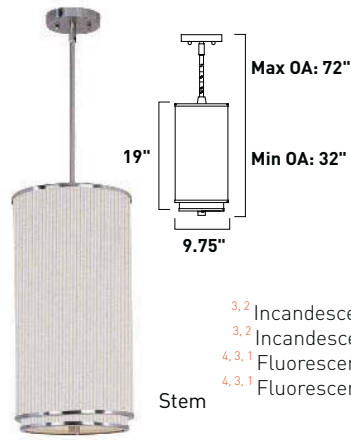

White Pleat

3,2 Incandescent
3,2 Incandescent
4,3,1 Fluorescent
4,3,1 Fluorescent

Lamping
1 x 75W MB
1 x 75W MB
1 x 13W GU24
1 x 26W GU24

	OI	SN
Cord	E95040-102OI	E95040-102SN
Stem	E95042-102OI	E95042-102SN
Cord	E95140-102OI	E95140-102SN
Stem	E95144-102OI	E95144-102SN