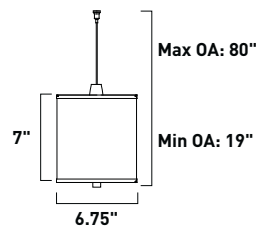

1-Light RapidJack Pendant
Lamping
1 x 50W GY6.35 T4 **E95052-102SN**

Includes a RapidJack fitting and the canopy is sold separately.