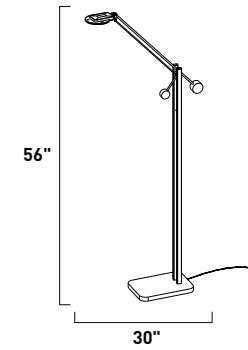

- Powerful 5 Watt LED
- 225 Lumens
- 3300K Neutral White Color
- Touch Dimmer with Night Light
- Adjustable Height
- Swivels 350 Degrees
- Rotating Head

E41021-BK/PC 1-Light LED Floor Lamp
Finish: Chrome+Satin Black
1 x 5w LED Bulb (Incl.) | 225 Lumens
72" power cord with driver housed in the plug