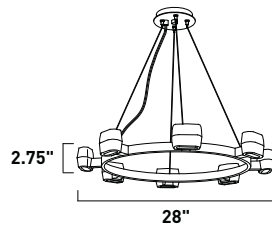

E22138-11PC, SN 8-Light Pendant

Finish: See Image

Glass: Matte White

8 x 75w G9 Bulbs (Incl.) | 10,400 Lumens

18" / 120" OAH

Frosted White Glass Diffusers