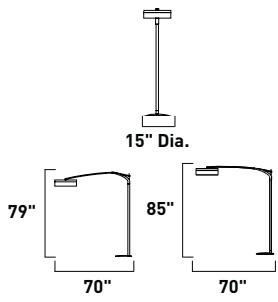

STUDY

Inspired by the bygone era of private reading rooms and libraries, these elegantly proportioned Study collection wall and floor lamps bespeak hushed elegance. Featuring a Polished Chrome finished combined aluminum steel counter balance; an adjustable skunk enables you to vary the height for the perfect page illumination through its Black with White Accents shade.

E22134-11 3-Light Floor Lamp
Finish: Polished Chrome (PC)
Fabric Shade: Black with White Accents (BA)
3 x 60w MB Bulbs | 2,016 Lumens
144" cord included
Shade: 22.5"D x 7"H
Adjustable counter balance