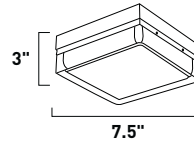

E21038-01PC 2-Light Flush Mount
Finish: Polished Chrome
Glass: White
2 x 13w G24q-1 Quad T4 CFL Bulbs (Incl.) | 1,800 Lumens