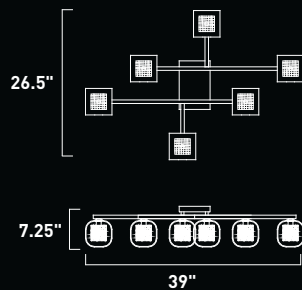

E22838-18PC 4-Light Flush Mount
Finish: Polished Chrome
Glass: Clear
4 x 40w G9 Bulbs (Incl.) | 1,600 Lumens