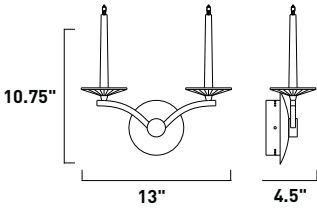

If the Knights of the Round Table met in the 21st century, they would have gathered under an impressive Circolo pendant. Harmonious concentric circles suspended from delicate cables seem to defy gravity as they support Polished Chrome pillars standing vigil on regal rings. The xenon lamps boost the luminosity and make the piece as practical as it is beautiful.