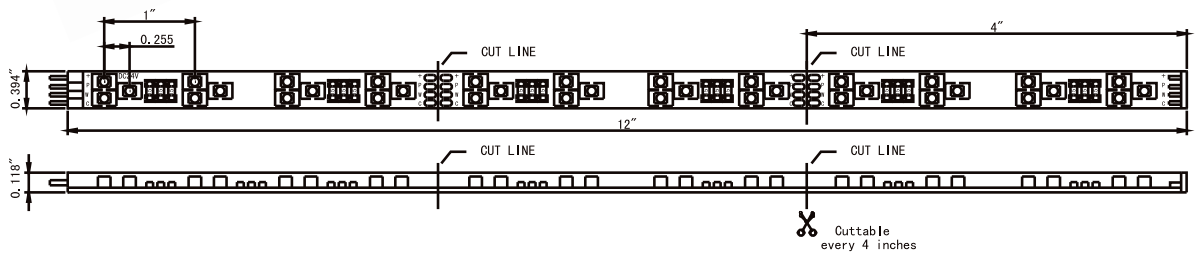

StarStrand® Color Flex 24

Features

- Adjustable color temperature from 2900K to 5000K
- Plastic covered to reduce static failure
- Multiples lengths with soldered connectors for trouble free installation
- Suitable for damp locations
- Highly flexible material that is backed with 3M tape for easy installation

Applications

- Cove and toe kick accent lighting
- Outdoor covered porch and patio
- Under cabinet lighting
- Display case
- Restaurants and lounges
- Bathroom lighting

Item	Length	Diodes	Wattage	Lumens	Color Temp	CRI	PC Board	Beam	Voltage	Current
E53550	4"	6	0.96	15-16.5	2900-5000 K	70-75	White	120°	24V	40mA
E53551	12"	18	2.88	45-50	2900-5000 K	70-75	White	120°	24V	120mA
E53552	60"	90	14.4	225-250	2900-5000 K	70-75	White	120°	24V	600mA
E53553	120"	180	28.8	450-500	2900-5000 K	70-75	White	120°	24V	1.2A
E53554	240"	360	57.6	900-1000	2900-5000 K	70-75	White	120°	24V	2.4A

Model Number	Wattage	Maximum Run
E53313	60W	20'
E53318	60W	20'

Drivers

(See page 316 for detailed driver information)

- E53313 24V 60w Plug-In Driver
- E53318 24V 60w Class II Driver