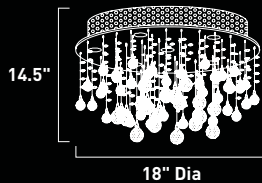

E20797-20 9-Light Flush Mount
Finish: Polished Chrome
Glass: Egyptian Crystal
9 x 50w GU10 MR16 Bulbs (Incl.) | 15,300 Lumens

105"

35.5" Dia

E20798-20 22-Light Flush Mount
Finish: Polished Chrome
Glass: Egyptian Crystal
22 x 50w GU10 MR16 Bulbs (Incl.) | 37,400 Lumens

40"

20" Dia

E20796-20 7-Light Flush Mount
Finish: Polished Chrome
Glass: Egyptian Crystal
7 x 50w GU10 MR16 Bulbs (Incl.) | 11,900 Lumens

E20792-20 5-Light Flush Mount
Finish: Polished Chrome
Glass: Egyptian Crystal
5 x 50w GU10 MR16 Bulbs (Incl.) | 8,500 Lumens