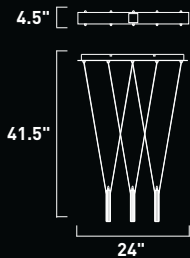

PRISMS

"Design is so simple, that's why it is so complicated." Nothing proves this point as well as this elegant pendant. Prisms is comprised of simple, solid Crystal rods with integrated lamp holders, elegantly suspended by aircraft cables. This low-voltage, xenon masterwork quietly boasts a Polished Chrome finish and invites multiple applications to increase the simplicity of its functional grace.

E20103-19 3-Light Pendant
Finish: Polished Chrome (PC)
Glass: Crystal (20)
3 x 20w G4 Bulbs (Incl.) | 960 Lumens
Not Adjustable