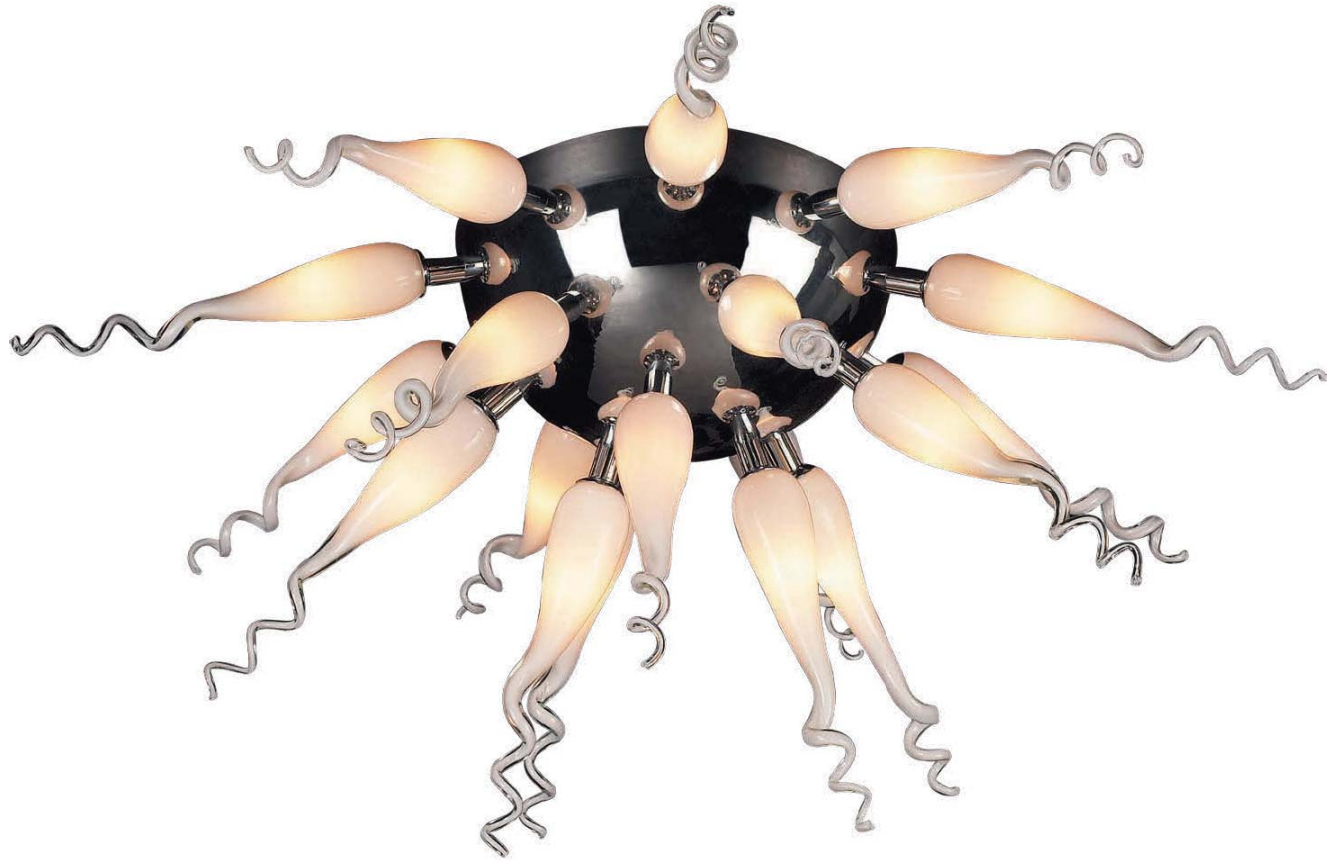

D.H. Lawrence tells us, "The sun is a great heart." And so it is with this vibrant spiral series. It is the heart of any room it graces. The unique satellite shape defines this "spacey" piece whose internally illuminated White, Red or Milos glass spiral arms radiate out from a Polished Chrome base. Certainly as much a piece of sculpture as a lighting fixture, Solara 1 is guaranteed to brighten up any room in which it rises.