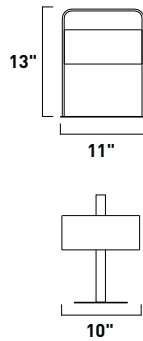

E22706-77 12-Light Flush Mount
Finish: Polished Chrome (PC)
Shade: Brushed Aluminum (BR)
12 x 25w G9 Bulbs (Incl.) | 2,880 Lumens
Frosted White Glass Diffuser