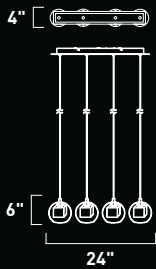

NUCLEUS

Circle meets the square in the contemporary pendant Nucleus collection. The sophisticated design of the double layer Clear/White glass shade speaks volumes as to the truth of less equaling more. Clear-glass spheres define the unique profile of this exquisite kitchen island/billiard application. And nestled inside each sphere is an inner cube of opal glass which holds a xenon light source, secured by a Polished Chrome lamp holder and a Brushed Aluminum frame.