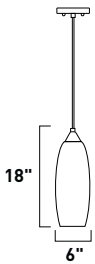

E20158-13,14 1-Light Pendant

Finish: Polished Chrome (PC)

Glass: See Image

1 x 60w MB Bulb | 672 Lumens

36" / 137" OAH

Matching glass canopy

HUE

Variety is indeed the spice of life. Nothing proves that more than the amazing Hue collection of hand-blown, colored accent, single light pendants. Readily available in a wide variety of colors and shapes, these pendants reveal its color when the light is on. Each glass shade is covered with impressed glass veins that accent the surface and Satin Nickel hardware. Consider mixing and matching an array of shapes and hues for a lighting solution that will be limited only by the heights to which your imagination can soar.