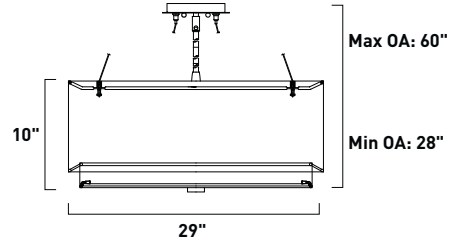

Grass Cloth

	Lamping	OI	SN
^{3.2} Incandescent	3 x 100W MB	E95065-101OI	E95065-101SN
^{4.3.1} Fluorescent	4 x 26W GU24	E95165-101OI	E95165-101SN