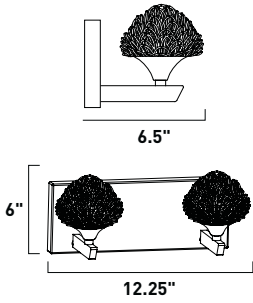

6.5"

6"

12.25"

E23012-20PC 2-Light Bath Vanity
Finish: Polished Chrome
Glass: Clear Crystal
2 x 40w G9 Bulbs (Incl.) | 1,000 Lumens
HCO: 3"