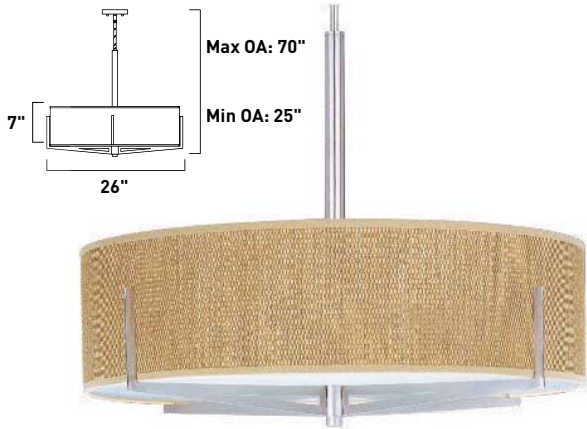

Grass Cloth

	Lamping	OI	SN
^{3,2} Incandescent	3 x 100W MB	E95308-101OI	E95308-101SN
^{4,2,1} Fluorescent	4 x 26W GU24	E95408-101OI	E95408-101SN