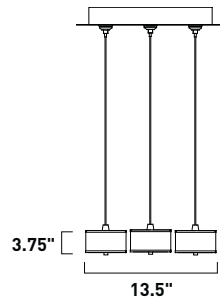

3 x 50w GY6.35 T4 Bulbs (Incl.) | 2,250 Lumens

19" / 80" OAH

Includes RapidJack fitting and canopy

102SN White Pleat

100SN White Weave

101SN Grass Cloth

105SN Crimson

E95492-100SN,101SN,102SN,105SN 3-Light Pendant