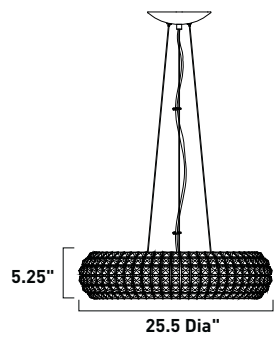

Bejeweled in thousands of crystals over gleaming K9 crystals, Bijou glitters with the unmistakable radiance of rare diamonds. Encasing warm, soft glow within, the smooth orbs of chrome come to life as light shimmers and dances off the crystal-encrusted surface. Whether pendant, sconce, or flush mount, Bijou adorns the room in beauty and richness.

E21805-20PC 10-Light Pendant
Finish: Polished Chrome
Glass: Clear Crystal
10 x 40w G9 Bulbs (Incl.) | 5,000 Lumens
18" / 120" OAH
Frosted White Glass Diffuser