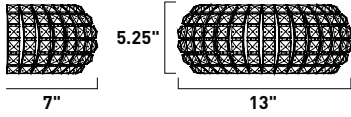

E21806-20PC 3-Light Wall Mount
Finish: Polished Chrome
Glass: Clear Crystal
3 x 40w G9 Bulbs (Incl.) | 1,500 Lumens
HCO: 1.5"
Frosted White Glass Diffuser