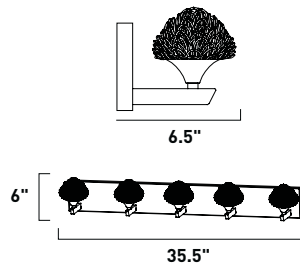

E23015-20PC 5-Light Bath Vanity

Finish: Polished Chrome

Glass: Clear Crystal

5 x 40w G9 Bulbs (Incl.) | 2,500 Lumens

HCO: 3"