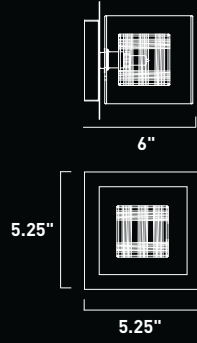

E22830-18PC 1-Light Wall Mount
Finish: Polished Chrome
Glass: Clear
1 x 60w G9 Bulb (Incl.) | 500 Lumens
HCO: 2"