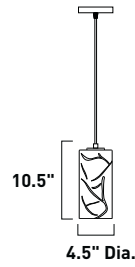

SEEP

The White glass of this single Seep pendant is a fascinating study in glacial fluidity. A single slender rod suspends the shade from a smooth, Polished Chrome disk.

E20219-01 1-Light Pendant
Finish: Polished Chrome (PC)
Glass: White
1 x 100w MB Bulb | 1,150 Lumens
24" / 130" OAH