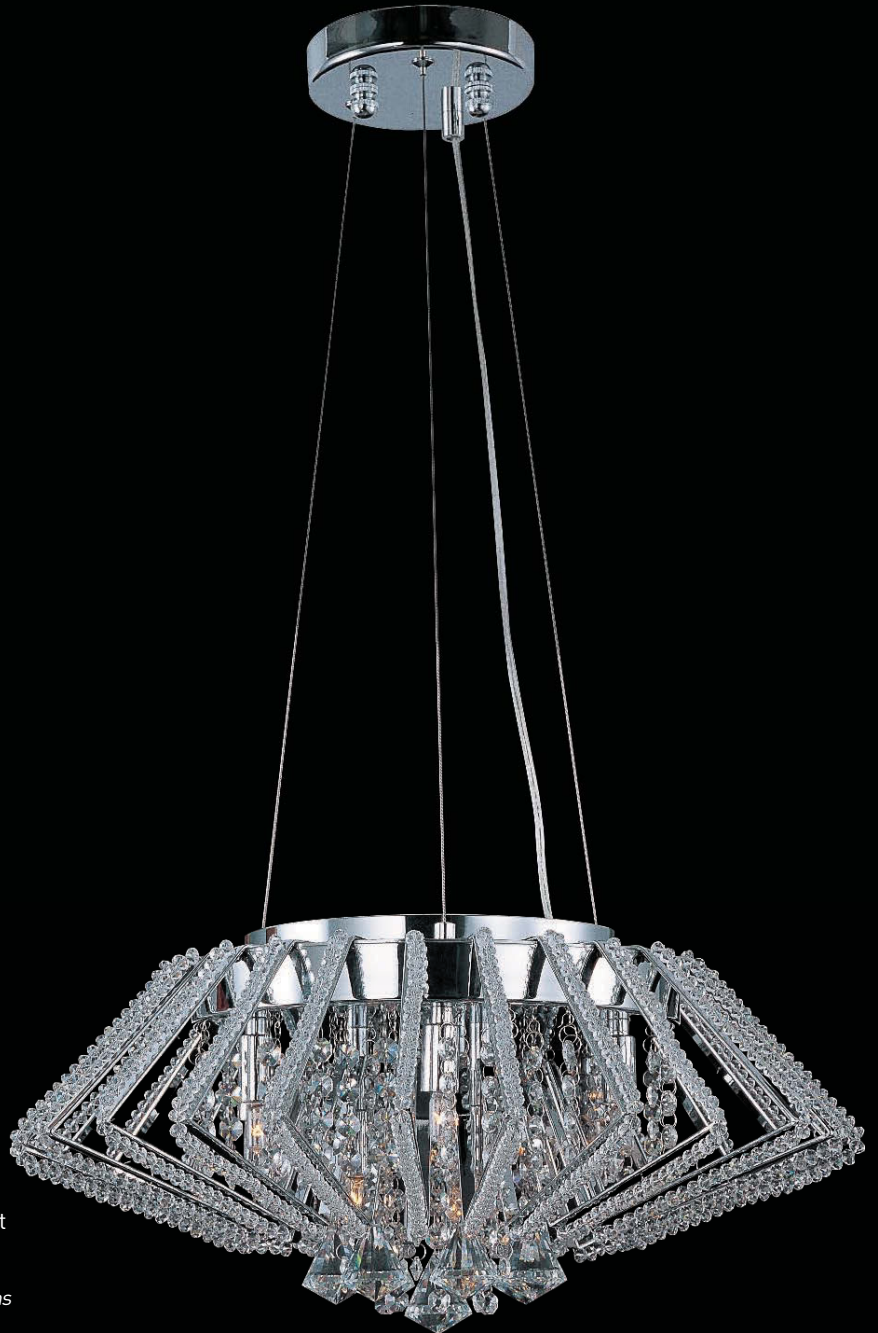

E20405-20PC 9-Light Pendant

Finish: Polished Chrome

Glass: Clear Crystal

9 x 25w G9 Bulbs (Incl.) | 2,160 Lumens

18" / 130" OAH