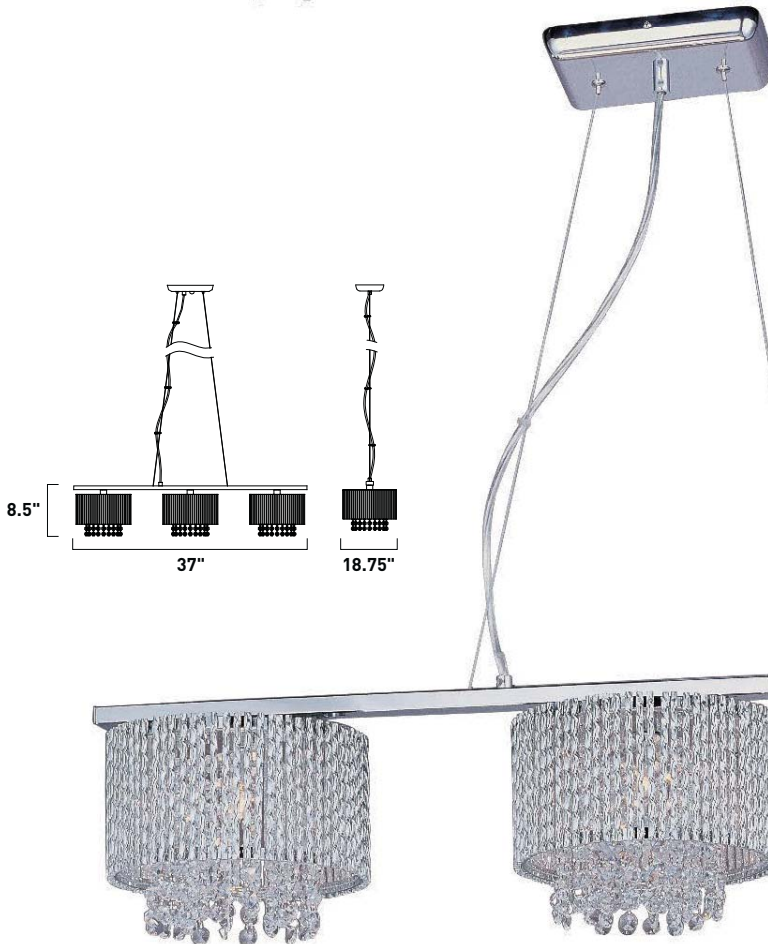

Slope

HCO | Height from Center of Outlet
Incl. | Bulb(s) Included
OAH | Overall Height

Ballast
Power Source

Energy
Efficient

Transformer
Power Source

The Spiral Collection's twisted metal tubing sparkles like diamonds in the sun. Strands of high quality K9 crystal beads add to the impact making this fixture look as brilliant on as it does off.

10.75"

22.5"

E23137-10PC 10-Light Pendant
Finish: Polished Chrome
Shade: Aluminum
10 x 40w G9 Bulbs (Incl.) | 5,000 Lumens
30" / 130" OAH

E23139-10PC 3-Light Pendant
 Finish: Polished Chrome
 Shade: Aluminum
 3 x 60w G9 Bulbs (Incl.) | 2,400 Lumens
 26" / 126" OAH