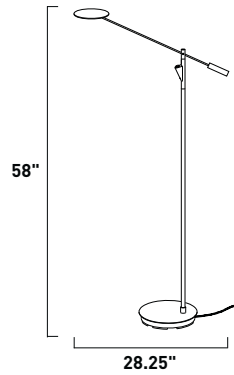

- Powerful 5 Watt LED
- 225 Lumens
- 3300K Neutral White Color
- Touch Dimmer with Night Light
- Adjustable Height
- Swivels 350 Degrees
- Rotating Head

E41009-SN 1-Light LED Floor Lamp
Finish: Satin Nickel
1 x 5w LED Bulb (Incl.) | 225 Lumens
72" power cord with driver housed in the plug