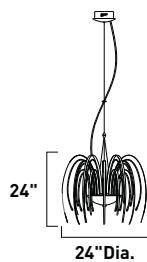

ZODIAC

A splash of reflections created by dozens of cascading, reflective bent-Polished Chrome stripes, bounce light around in marvelous ways from this multi-light pendant. Polished Chrome arms with xenon lamps at the end create a "spidery feel," while the domed Polished Chrome body conceals the means for adjustable height.