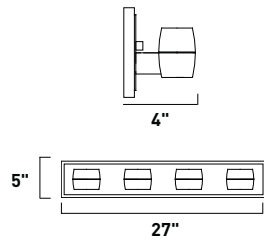

E21134-11PC, SN 4-Light Bath Vanity

Finish: See Image

Glass: Matte White

4 x 75w G9 Bulbs (Incl.) | 5,200 Lumens

HCO: 2.25"

Frosted White Glass Diffusers