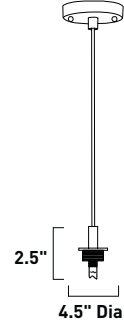

ES91001 Bronze
ES91101 Satin Nickel
1-Light Pendant Frame
1 x 50w G9 Bulb (Incl.) | 750 Lumens
24" / 60" OAH

Bronze
Finish Shown