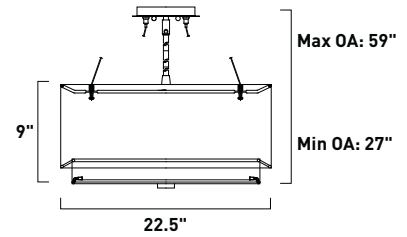

Lamping	OI	SN
^{3.2} Incandescent	3 x 100W MB	E95060-102OI	E95060-102SN
^{4.3.1} Fluorescent	4 x 26W GU24	E95160-102OI	E95160-102SN

All stem hang pendants includes:
1 x 4" Stem ESTR04504OI, SN
2 x 6" Stem ESTR04506OI, SN
3 x 12" Stem ESTR04512OI, SN

1. Bulbs included
2. Bulbs not included
3. Includes tempered glass diffuser
4. Also available in special order Quad PL version