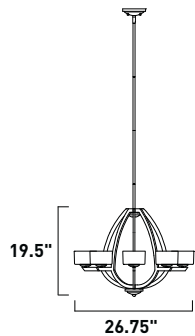

E22805-0901, PC 5-Light Pendant

Finish: See Image

Glass: Frost White

5 x 75w G9 Bulbs (Incl.) | 6,500 Lumens

28" / 64" OAH

Includes One 6" stems (ESTR075060I, PC)
and three 12" stems (ESTR075120I, PC)