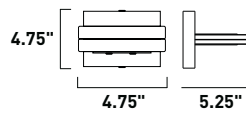

E20720-18 1-Light Wall Mount
Finish: Polished Chrome (PC)
Glass: Clear
1 x 40w G9 Bulb (Incl.) | 500 Lumens
HCO: 1.75"