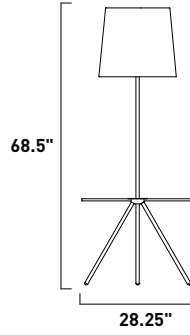

E22709-77 3-Light Floor Lamp
Finish: Polished Chrome (PC)
Shade: Brushed Aluminum (BR)
3 x 100w MB Bulbs / 3,450 Lumens
96" power cord and on/off switch