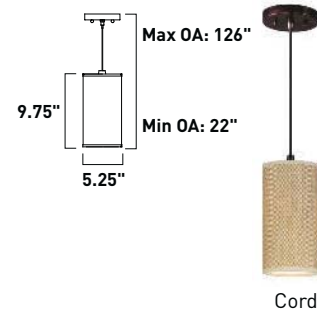

- 3.2 Incandescent 1 x 60W MB
- 3.2 Incandescent 1 x 60W MB
- 4.3.1 Fluorescent 1 x 13W GU24
- 4.3.1 Fluorescent 1 x 26W GU24

Lamping
1 x 60W MB
1 x 60W MB
1 x 13W GU24
1 x 26W GU24

	OI	SN
Cord	E95020-101OI	E95020-101SN
Stem	E95022-101OI	E95022-101SN
Cord	E95120-101OI	E95120-101SN
Stem	E95124-101OI	E95124-101SN