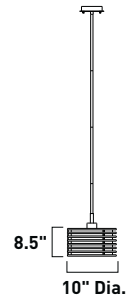

E20825-01,02 1-Light Pendant
Finish: Polished Chrome (PC)
Glass: Frost
1 x 100w MB G30 Bulb | 1,550 Lumens
18" / 52" OAH
Includes One 6" stem (ESTR20825-A)
and three 12" stems (ESTR20825-B)