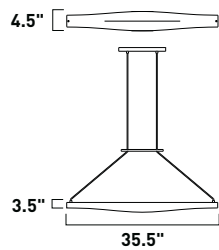

The amazing white light on the flying trapeze. A symphony in simplicity, provides a fluorescent bar of light behind a White Acrylic shade and Polished Chrome hardware. A beautiful, yet inexpensive solution for any room.