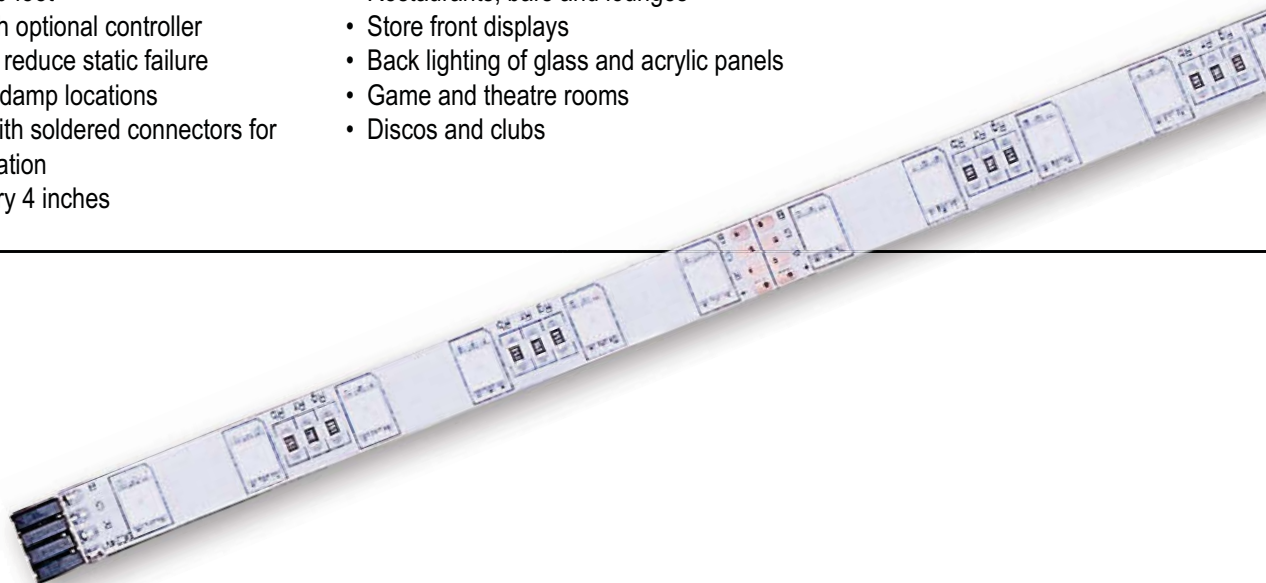

Features

- Thousands of colors on one tape
- Long runs up to 30 feet
- DMX interface with optional controller
- Plastic covered to reduce static failure
- ETL approved for damp locations
- Multiple lengths with soldered connectors for trouble free installation
- Field cuttable every 4 inches

Applications

- Cove and toe kick accent lighting
- Restaurants, bars and lounges
- Store front displays
- Back lighting of glass and acrylic panels
- Game and theatre rooms
- Discos and clubs

Item	Length	Diodes	Wattage	Lumens	PC Board	Beam	Voltage	Current
E53530	4"	6	1.44	R:18 G:30 B:9	White	120°	24V	60mA
E53531	12"	18	4.32	R:54 G:90 B:27	White	120°	24V	180mA
E53533	60"	90	21.6	R:270 G:450 B:135	White	120°	24V	900mA
E53534	120"	180	43.2	R:540 G:900 B:270	White	120°	24V	1.8A
E53535	240"	360	86.4	R:1080 G:1800 B:540	White	120°	24V	3.6A

Model Number	Wattage	Maximum Run
E53313, E53318	60 Watts	13'
E53320	75 Watts	17'
E53286	96 Watts	22'
E53287	150 Watts	30'

Drivers

(See page 316 for detailed driver information)

- **E53313** 24V 60w Plug-In Driver
- **E53318** 24V 60w Class II Driver
- **E53320** 24V 75w Plug-In Driver
- **E53286** 24V 96w Class II Driver
- **E53287** 24V 150w Driver