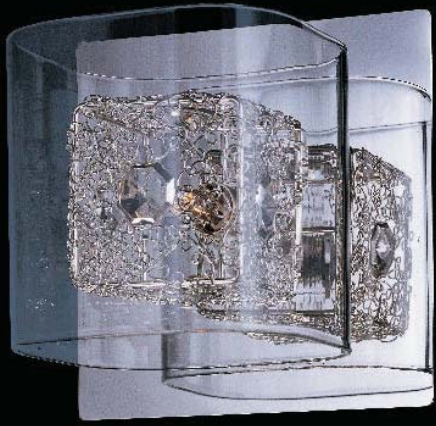

E22830-18PC 1-Light Wall Mount
Finish: Polished Chrome
Glass: Clear
1 x 60w G9 Bulb (Incl.) | 500 Lumens
HCO: 2"