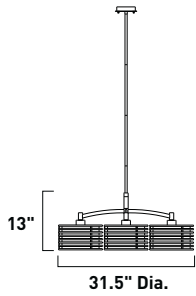

E20824-01,02 4-Light Pendant
Finish: Polished Chrome (PC)
Glass: Frost
4 x 100w MB G30 Bulbs | 6,200 Lumens
22" / 56.5" OAH

Includes One 6" stem (ESTR20825-A)
and three 12" stems (ESTR20825-B)