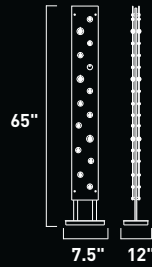

Special effects on high with Infinity. This distinctive design creates an infinity effect by using the laws of physics and the reflective properties of two opposing, Smoked Mirror glass plates. Images of the light and colored crystals mounted in Polished Chrome frames are sent from zero to infinity and back again. Truly a new age conversation piece that bridges into the next dimension.

E20735-72 15-Light Floor Lamp
Finish: Polished Chrome (PC)
Glass: Smoked Mirror
15 x 10w G4 Bulbs (Incl.) | 1,800 Lumens
120" cord with dimmer switch