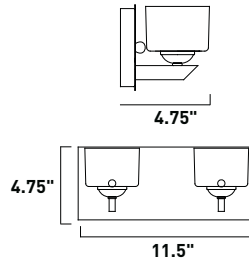

E22812-0901, PC 2-Light Bath Vanity
Finish: See Image
Glass: Frost White
2 x 40w G9 Bulbs (Incl.) | 1,000 Lumens
HCO: 2.5"