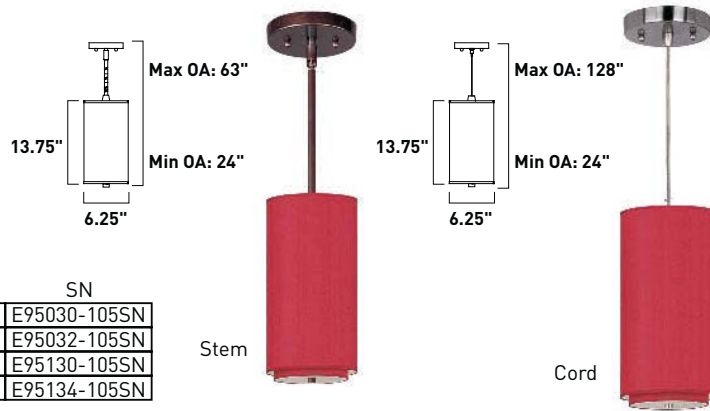

- 3.2 Incandescent 1 x 75W MB
- 3.2 Incandescent 1 x 75W MB
- 4.3.1 Fluorescent 1 x 13W GU24
- 4.3.1 Fluorescent 1 x 26W GU24

	OI	SN
Cord	E95030-105OI	E95030-105SN
Stem	E95032-105OI	E95032-105SN
Cord	E95130-105OI	E95130-105SN
Stem	E95134-105OI	E95134-105SN