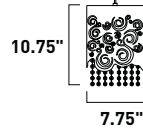

E21701-69PC 1-Light Pendant
Finish: Polished Chrome
Metal Shade: Silver Plated
1 x 100w MB Bulb | 1,150 Lumens
24" / 120" OAH

* A frosted white glass diffuser is included