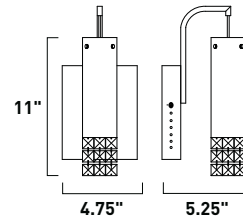

E23240-20PC 1-Light Wall Mount
Finish: Polished Chrome
Glass: Clear Crystal
1 x 20w G4 Bulb (Incl.) | 320 Lumens
HCO: 2.5"