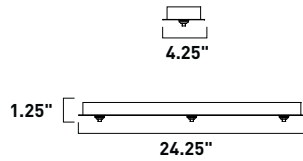

EC95003-SN 3-Light RapidJack Canopy
Finish: Satin Nickel
Built in 150w Electronic Transformer

SQUARE

EC95004-SN 4-Light RapidJack Canopy
 Finish: Satin Nickel
 Built in 230w Electronic Transformer

EC95013-SN 3-Light RapidJack Canopy
 Finish: Satin Nickel
 Built in 150w Electronic Transformer