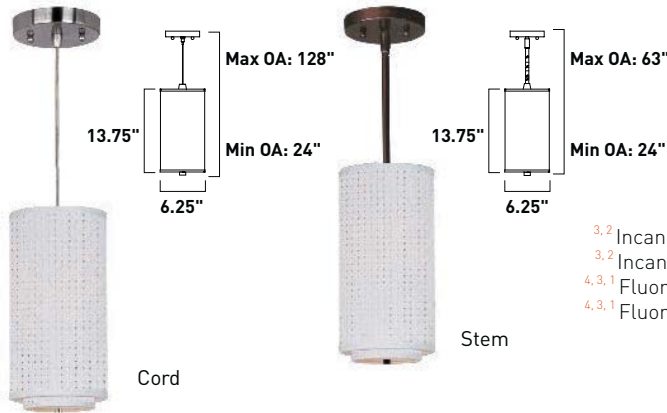

- 3.2 Incandescent
- 3.2 Incandescent
- 4.3.1 Fluorescent
- 4.3.1 Fluorescent

1. Lamping
2. 1 x 75W MB
   - 1 x 75W MB
   - 1 x 13W GU24
   - 1 x 26W GU24

	OI	SN
Cord	E95030-1000I	E95030-100SN
Stem	E95032-1000I	E95032-100SN
Cord	E95130-1000I	E95130-100SN
Stem	E95134-1000I	E95134-100SN