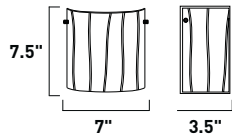

E20216-11,12 1-Light Wall Mount
Finish: Polished Chrome (PC)
Glass: See Image
1 x 60w CA Bulb | 672 Lumens
HCO: 4"