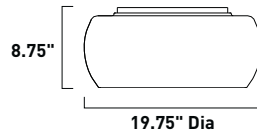

E21201-10PC 6-Light Flush Mount
Finish: Polished Chrome
Glass: Mirror Chrome (-81)
6 x 40w G9 Bulbs (Incl.) | 3,000 Lumens