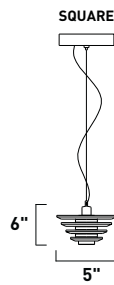

E30407-18 1-Light Pendant
Finish: Polished Chrome (PC)
Glass: Clear
1 x 40w G9 Bulb (Incl.) | 500 Lumens
24" / 120" OAH