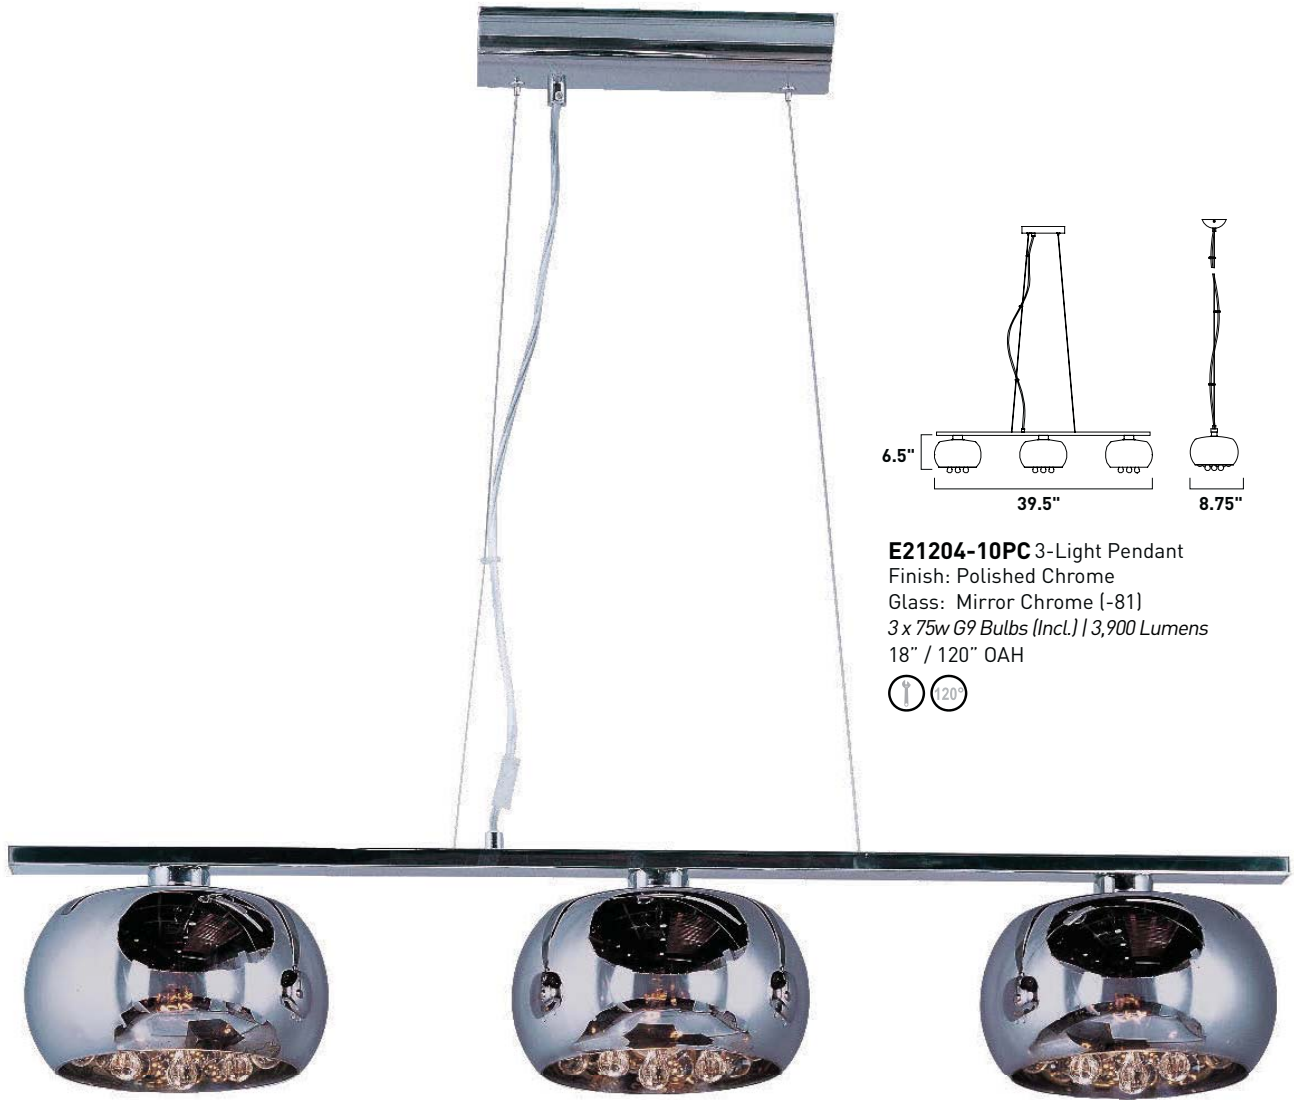

E21204-10PC 3-Light Pendant
Finish: Polished Chrome
Glass: Mirror Chrome (-81)
3 x 75w G9 Bulbs (Incl.) | 3,900 Lumens
18" / 120" OAH