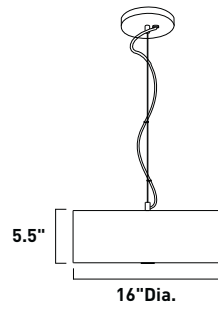

E94912-55SN

E94913-56SN

E94915-56SN

E94917-78SN

For glass details see page234-238, for frame details see page240.

Drums of brushed aluminum or fabric affixed with chrome make a simple, yet bold statement in any room. Elevating the industrial look to an art form, these minimalist cylinders balance the masculine qualities of texture and scale with stylish lines and soft that resonate in any decor.