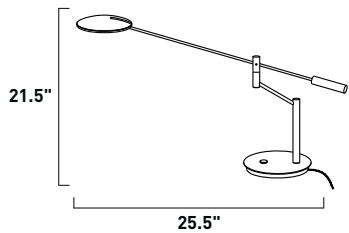

ECO-TASK

- Powerful 5 Watt LED
- 225 Lumens
- 3300K Neutral White Color
- Touch Dimmer with Night Light
- Adjustable Height
- Swivels 350 Degrees
- Rotating Head