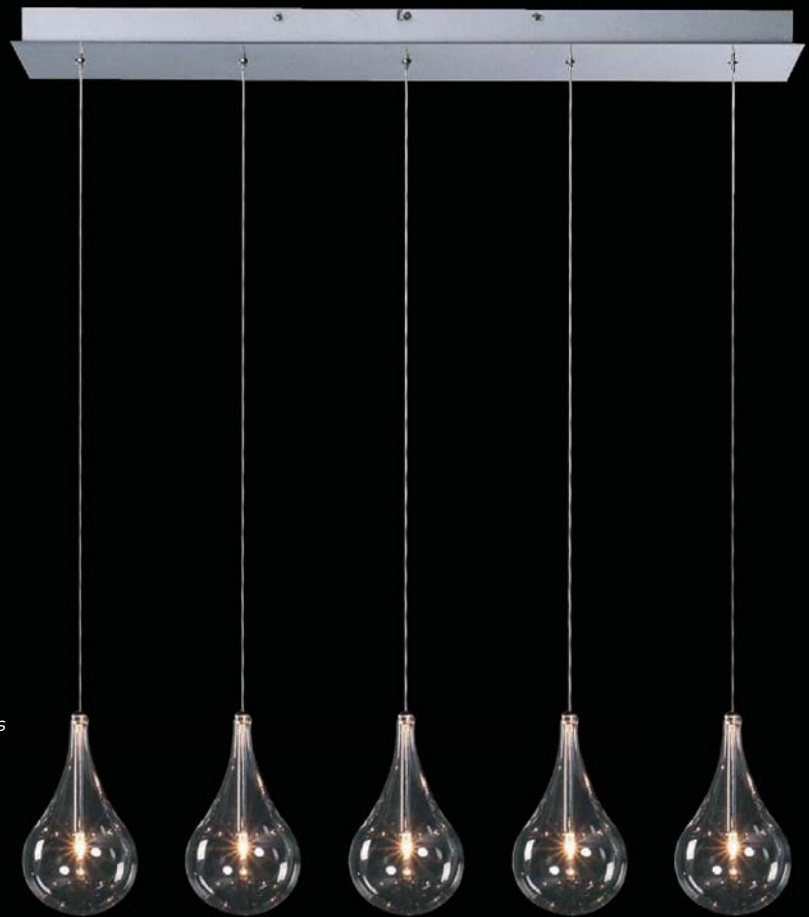

E23115-18 5-Light Pendant
 Finish: Polished Chrome (PC)
 Glass: Clear
 5 x 20w G4 Bulbs (Incl.) | 1,600 Lumens
 18" / 66" OAH

Consider the bare essentials taken to their ultimate conclusion and you will have the stunning Visione collection. The eye focuses immediately on the thick optical hand blown Clear glass shade whose fluted surface divides the illuminated source within to an infinite number of shimmering shards of light reflecting off the Polished Chrome hardware.

E20190-19 1-Light Pendant
 Finish: Polished Chrome (PC)
 Glass: Clear
 1 x 40w CA Bulb | 384 Lumens
 18" / 120" OAH

PRISMS

"Design is so simple, that's why it is so complicated." Nothing proves this point as well as this elegant pendant. Prisms is comprised of simple, solid Crystal rods with integrated lamp holders, elegantly suspended by aircraft cables. This low-voltage, xenon masterwork quietly boasts a Polished Chrome finish and invites multiple applications to increase the simplicity of its functional grace.