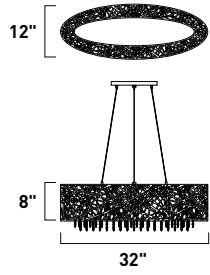

E21310-10PC 9-Light Pendant
Finish: Polished Chrome
Metal Shade: Steel Web (-SW)
9 x 40w G9 Bulbs (Incl.) | 4,500 Lumens
12" / 120" OAH