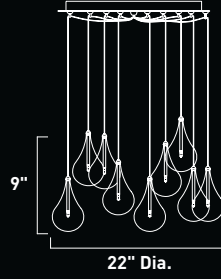

E20115-18 9-Light Pendant
Finish: Polished Chrome (PC)
Glass: Clear
9 x 10w G4 Bulbs (Incl.) | 1,080 Lumens
12" / 76" OAH