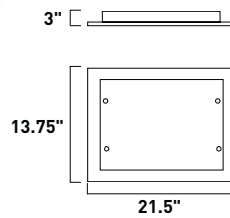

E22121-10 2-Light Flush Mount
Finish: Brushed Aluminum (AL)
Glass: Clear/White
2 x 36w 2G11 Twin T5 CFL Bulbs (Incl.) | 5,800 Lumens