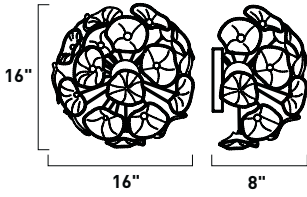

E22091-26 3-Light Wall/Flush Mount
Finish: Bronze (-BZ)
Glass: Amber Murano
3 x 40w G9 Bulbs (Incl.) | 1,500 Lumens
HCO: 7.75"