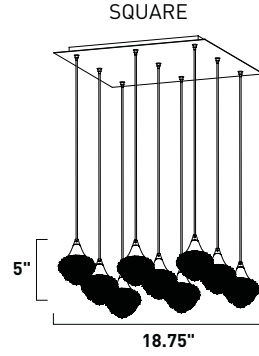

E23006-20PC 9-Light Pendant
Finish: Polished Chrome
Glass: Clear Crystal
9 x 40w G9 Bulbs (Incl.) | 4,500 Lumens
18" / 126" OAH