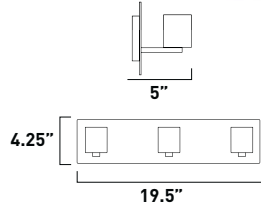

E22033-18 3-Light Bath Vanity
Finish: Polished Chrome (PC)
Glass: Clear/Frosted
3 x 40w G9 Bulbs (Incl.) | 1,500 Lumens
HCO: 2.25"