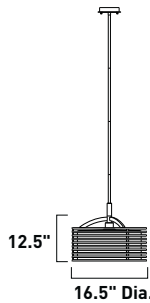

E20826-01,02 1-Light Pendant
Finish: Polished Chrome (PC)
Glass: Frost
1 x 100w MB G40 Bulb | 1,550 Lumens
22.5" / 56" OAH
Includes One 6" stem (ESTR20825-A)
and three 12" stems (ESTR20825-B)