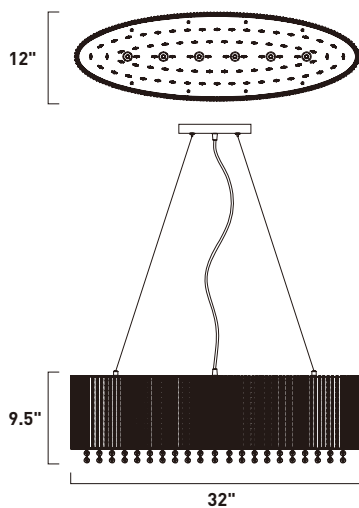

The Spiral Collection's twisted metal tubing sparkles like diamonds in the sun. Strands of high quality K9 crystal beads add to the impact making this fixture look as brilliant on as it does off.

SPIRAL