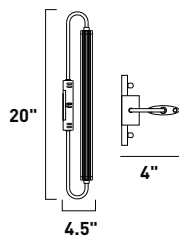

Rotating LED panels up to 100°
Can be installed horizontally or vertically