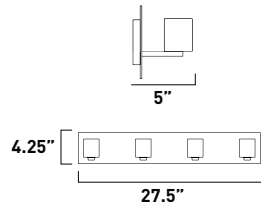

E22170-18 4-Light Bath Vanity
Finish: Polished Chrome (PC)
Glass: Clear/Frosted
4 x 40w G9 Bulbs (Incl.) | 2,000 Lumens
HCO: 2.25"