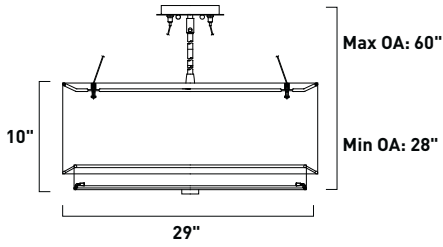

White Pleat

	Lamping	OI	SN
^{3.2} Incandescent	3 x 100W MB	E95065-102OI	E95065-102SN
^{4.3.1} Fluorescent	4 x 26W GU24	E95165-102OI	E95165-102SN