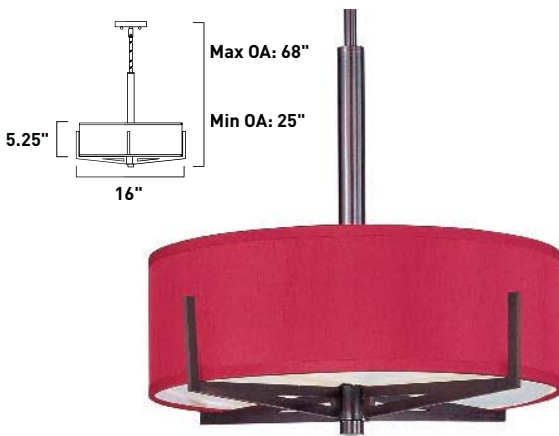

Lamping	OI	SN
^{3,2} Incandescent	3 x 60W MB	E95305-105OI	E95305-105SN
^{4,3,1} Fluorescent	3 x 18W GU24	E95405-105OI	E95405-105SN