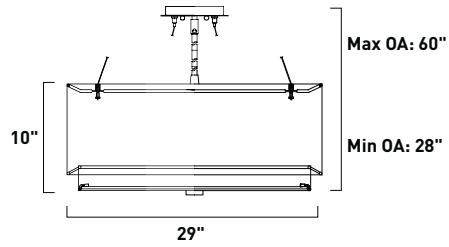

ELEMENTS White Weave

The Elements collection offers the freedom of choice in lighting design. Start with the style selection - pendant, mini pendant, or wall sconce - then choose the right shape, square or circular, for the space. Wrap the selected Oil Rubbed Bronze or Satin Nickel lamp in one of five color options that will make just the right statement: Grass Cloth, White Weave, White Pleat, Crimson or Satin White. Finally, choose the perfect light source for the task. Whether fluorescent, xenon, or incandescent, this collection brings together all the right elements.

	Lamping	OI	SN
^{3,2} Incandescent	3 x 100W MB	E95065-1000I	E95065-100SN
^{4,3,1} Fluorescent	4 x 26W GU24	E95165-1000I	E95165-100SN