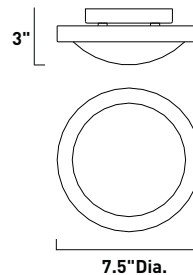

E20531-09 1-Light Flush/Wall Mount
Finish: Satin Nickel (SN)
Glass: Frosted White
1 x 40w G9 Bulb (Incl.) | 500 Lumens
HCO: 2.75"