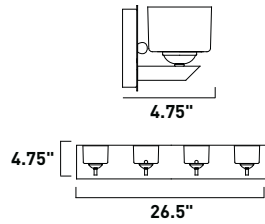

E22814-090I, PC 4-Light Bath Vanity
Finish: See Image
Glass: Frost White
4 x 40w G9 Bulbs (Incl.) | 2,000 Lumens
HCO: 2.5"