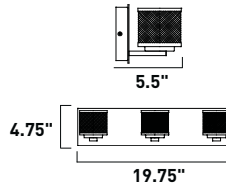

E22343-10PC 3-Light Wall Mount
Finish: Polished Chrome
Glass: White (01)
3 x 40w G9 Bulbs (Incl.) | 1500 Lumens
HCO: 2.25"