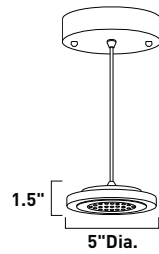

L.E.D.-1

This very low voltage pendant light fixture has been created with L.E.D. illumination sources mounted in Polished Chrome hardware. It is the perfect lighting solution for major energy saver applications. The beautifully designed Clear glass disk is mounted on a Polished Chrome frame.

E30071-18 1-Light Pendant
Finish: Polished Chrome (PC)
Glass: Clear
1 x 1.25w LED Bulb (Incl.) | 98 Lumens
12" / 120" OAH