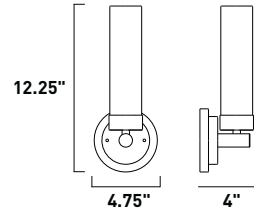

E63006-11 1-Light Wall Mount
Finish: Satin Nickel (SN)
Glass: Matte White
1 x 18w G24q-2 Quad T4 CFL Bulb (Incl.) | 1,250 Lumens
HCO:10"
Glass is enclosed