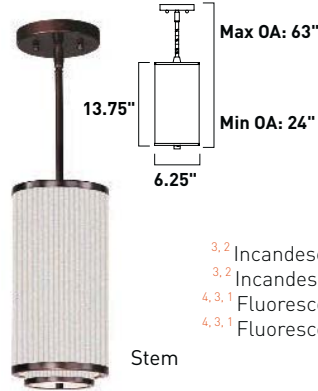

3,2 Incandescent
3,2 Incandescent
4,3,1 Fluorescent
4,3,1 Fluorescent

Lamping
1 x 75W MB
1 x 75W MB
1 x 13W GU24
1 x 26W GU24

	OI	SN
Cord	E95030-102OI	E95030-102SN
Stem	E95032-102OI	E95032-102SN
Cord	E95130-102OI	E95130-102SN
Stem	E95134-102OI	E95134-102SN