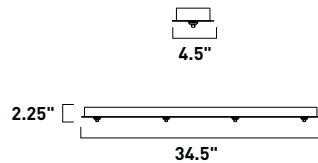

EC95014-SN 4-Light RapidJack Canopy
Finish: Satin Nickel
Built in 230w Electronic Transformer