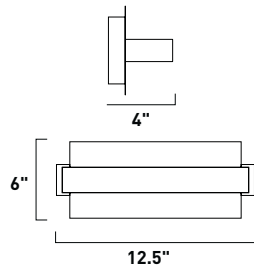

E30071-18 1-Light Pendant
Finish: Polished Chrome (PC)
Glass: Clear
1 x 1.25w LED Bulb (Incl.) | 98 Lumens
12" / 120" OAH

Masterful minimalism. The simplicity of Linea's perfect square and circle sconces creates the ideal stage to showcase the luscious, thick Clear/White glass that illuminates its hidden LEDs. The diffused light emanates from behind a sleek bar of Satin Nickel for a stunning effect.