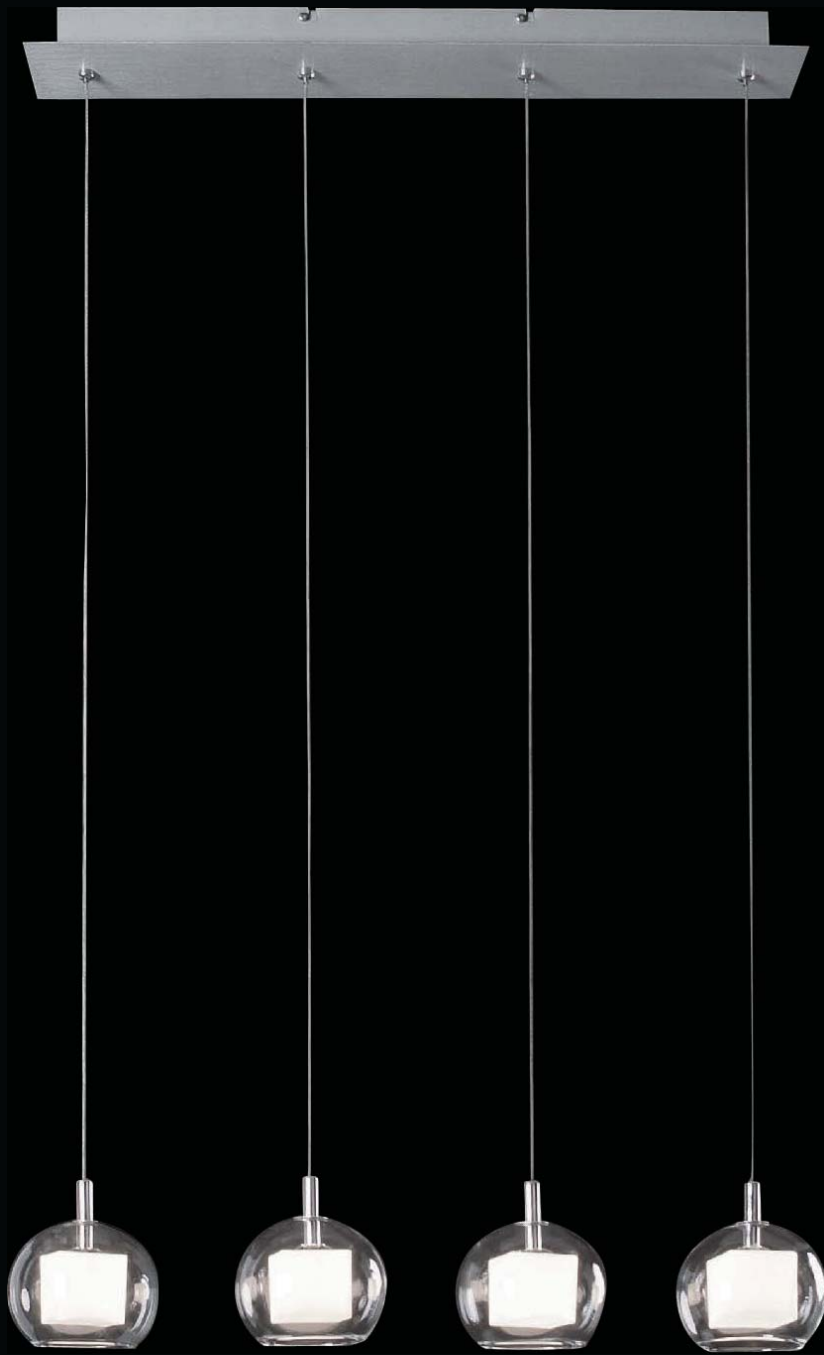

E20190-19 1-Light Pendant
 Finish: Polished Chrome (PC)
 Glass: Clear
 1 x 40w CA Bulb | 384 Lumens
 18" / 120" OAH

PRISMS

"Design is so simple, that's why it is so complicated." Nothing proves this point as well as this elegant pendant. Prisms is comprised of simple, solid Crystal rods with integrated lamp holders, elegantly suspended by aircraft cables. This low-voltage, xenon masterwork quietly boasts a Polished Chrome finish and invites multiple applications to increase the simplicity of its functional grace.

E22002-10 6-Light Pendant
Finish: Polished Chrome (PC)
Glass: Clear/White
6 x 50w MB PAR20 Bulbs | 3,300 Lumens
36" / 136" OAH

NUCLEUS

Circle meets the square in the contemporary pendant Nucleus collection. The sophisticated design of the double layer Clear/White glass shade speaks volumes as to the truth of less equaling more. Clear-glass spheres define the unique profile of this exquisite kitchen island/billiard application. And nestled inside each sphere is an inner cube of opal glass which holds a xenon light source, secured by a Polished Chrome lamp holder and a Brushed Aluminum frame.