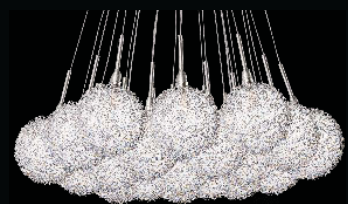

21 Violet

24 Clear

25 Amber

79 Threaded

78 Mesh

E20113-21,24,25,78,79,81 19-Light Pendant

Finish: Satin Nickel (SN)

Glass: See Image