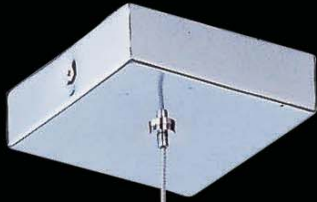

E20286-20 1-Light Pendant
Finish: Brushed Aluminum (AL)
Glass: Crystal
1 x 20w G4 Bulb (Incl.) | 320 Lumens
18" / 96" OAH