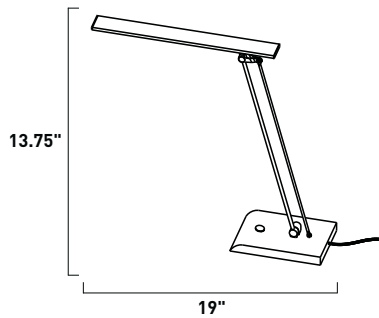

ECO-TASK

- Powerful 8 Watt LED
- 320 Lumens
- 3300K Neutral White Color
- Touch Dimmer with Night Light
- Adjustable Height
- Rotating Head

E41001-SN 1-Light LED Table Lamp
Finish: Satin Nickel
1 x 8w LED Bulb (Incl.) | 320 Lumens
72" power cord with driver housed in the plug