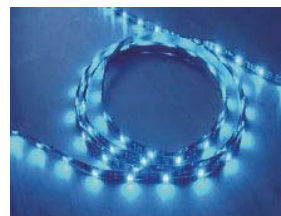

StarStrand® RGB Aqua 24 Features

- Waterproof IP68 color changing LED tape
- Nine modes of color and movement
- Chemical and UV resistant plastic cover
- Long runs up to 30 feet
- Installs into aluminum channel or plastic mouting clips
- Multiple lengths with watertight IP68 connectors
- Field cuttable every 4 inches

Applications

- Swimming pools and fountains
- Outdoor living areas
- Landscape lighting
- Outdoor architectural features
- Signs
- Outdoor walkways

Item	Length	Diodes	Wattage	Lumens	PC Board	Beam	Voltage	Current
E53541	24"	36	8.64	R:108 G:180 B:54	White	120°	24V	360mA
E53542	60"	90	21.6	R:270 G:450 B:135	White	120°	24V	900mA
E53543	120"	180	43.2	R:540 G:900 B:270	White	120°	24V	1.8A
E53545	300"	450	108	R:1350 G:2250 B:675	White	120°	24V	4.5A

Model Number	Wattage	Maximum Run
E53380	60 Watts	13'
E53381	150 Watts	30'