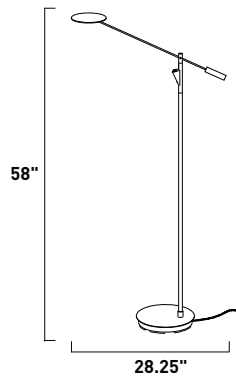

- Powerful 5 Watt LED
- 225 Lumens
- 3300K Neutral White Color
- Touch Dimmer with Night Light
- Adjustable Height
- Swivels 350 Degrees
- Rotating Head