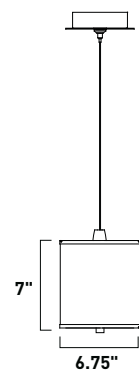

100SN White Weave