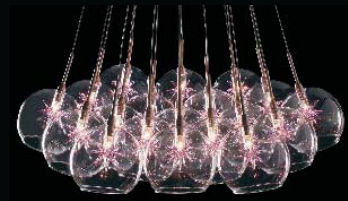

24 Clear

25 Amber

E20112-21,24,25,78,79,81 37-Light Pendant
Finish: Satin Nickel (SN)
Glass: See Image
37 x 10w G4 Bulbs (Incl.) | 4,440 Lumens
42" / 72" OAH

21 Violet

78 Mesh

79 Threaded

81 Mirror Chrome

81 Mirror Chrome