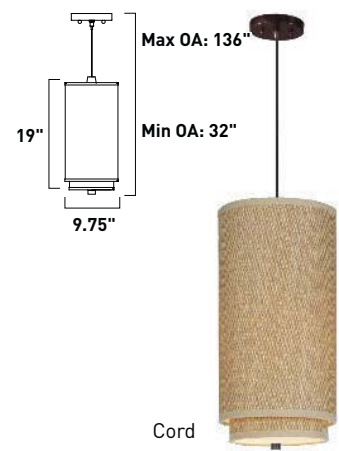

Grass Cloth

- 3.2 Incandescent 1 x 75W MB
- 3.2 Incandescent 1 x 75W MB
- 4.3.1 Fluorescent 1 x 13W GU24
- 4.3.1 Fluorescent 1 x 26W GU24

Lamping
1 x 75W MB
1 x 75W MB
1 x 13W GU24
1 x 26W GU24

	OI	SN
Cord	E95040-101OI	E95040-101SN
Stem	E95042-101OI	E95042-101SN
Cord	E95140-101OI	E95140-101SN
Stem	E95144-101OI	E95144-101SN