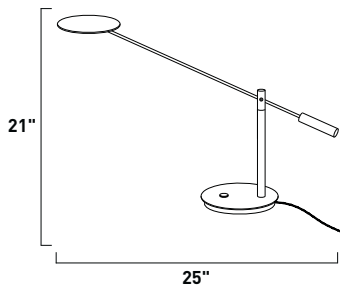

ECO-TASK

- Powerful 5 Watt LED
- 225 Lumens
- 3300K Neutral White Color
- Touch Dimmer with Night Light
- Adjustable Height
- Swivels 350 Degrees
- Rotating Head

E41008-BZ 1-Light LED Table Lamp
Finish: Bronze
1 x 5w LED Bulb (Incl.) | 225 Lumens
72" power cord with driver housed in the plug