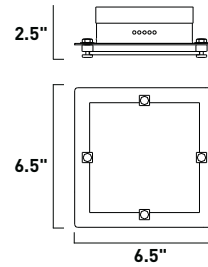

E20532-09 1-Light Flush/Wall Mount
Finish: Satin Nickel/Polished Chrome (SNPC)
Glass: Frosted White
1 x 40w G9 Bulb (Incl.) | 500 Lumens
HCO: 2.5"