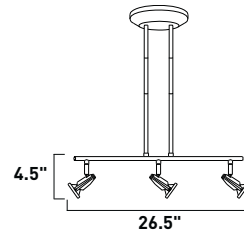

E30005-10 Satin Nickel (SN)
E30015-10 Bronze (BZ)
3-Light Pendant
3 x 50w GU10 MR16 Bulbs (Incl.) | 5,100 Lumens
17.5" / 51" OAH

Includes two 6" stems (ESTR06461BZ,SN),
two 16" stems (ESTR16461BZ,SN)
and two 22" stems (ESTR22461BZ,SN)