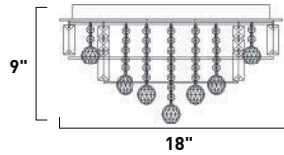

E23257-20PC 12-Light Flush Mount
Finish: Polished Chrome
Glass: Clear Crystal
12 x 25w G9 T4 Bulbs (Incl.) | 2,880 Lumens