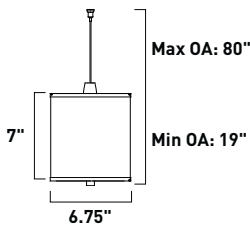

1-Light RapidJack Pendant

Lamping SN
1 x 50W GY6.35 T4 E95052-105SN

Includes a RapidJack fitting and the canopy is sold separately.