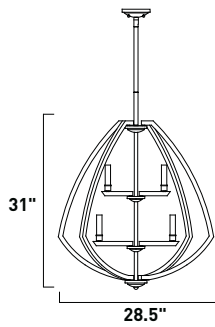

VORTEX

A strong elliptical structure formed from rectangular metal tubing creates the Vortex Collection, finished in a choice of Oil Rubbed Bronze or a mirror-like Polished Chrome. Frosted White glass shades gently diffuse the powerful light created from xenon lamps. The large-scale pendants make a statement in a variety of rooms.