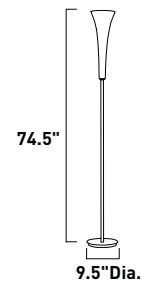

E20183-34 1-Light Floor Lamp
Finish: Polished Chrome
Glass: Chocolate Sundae
1 x 100w MB Bulb | 1150 Lumens
120" cord included