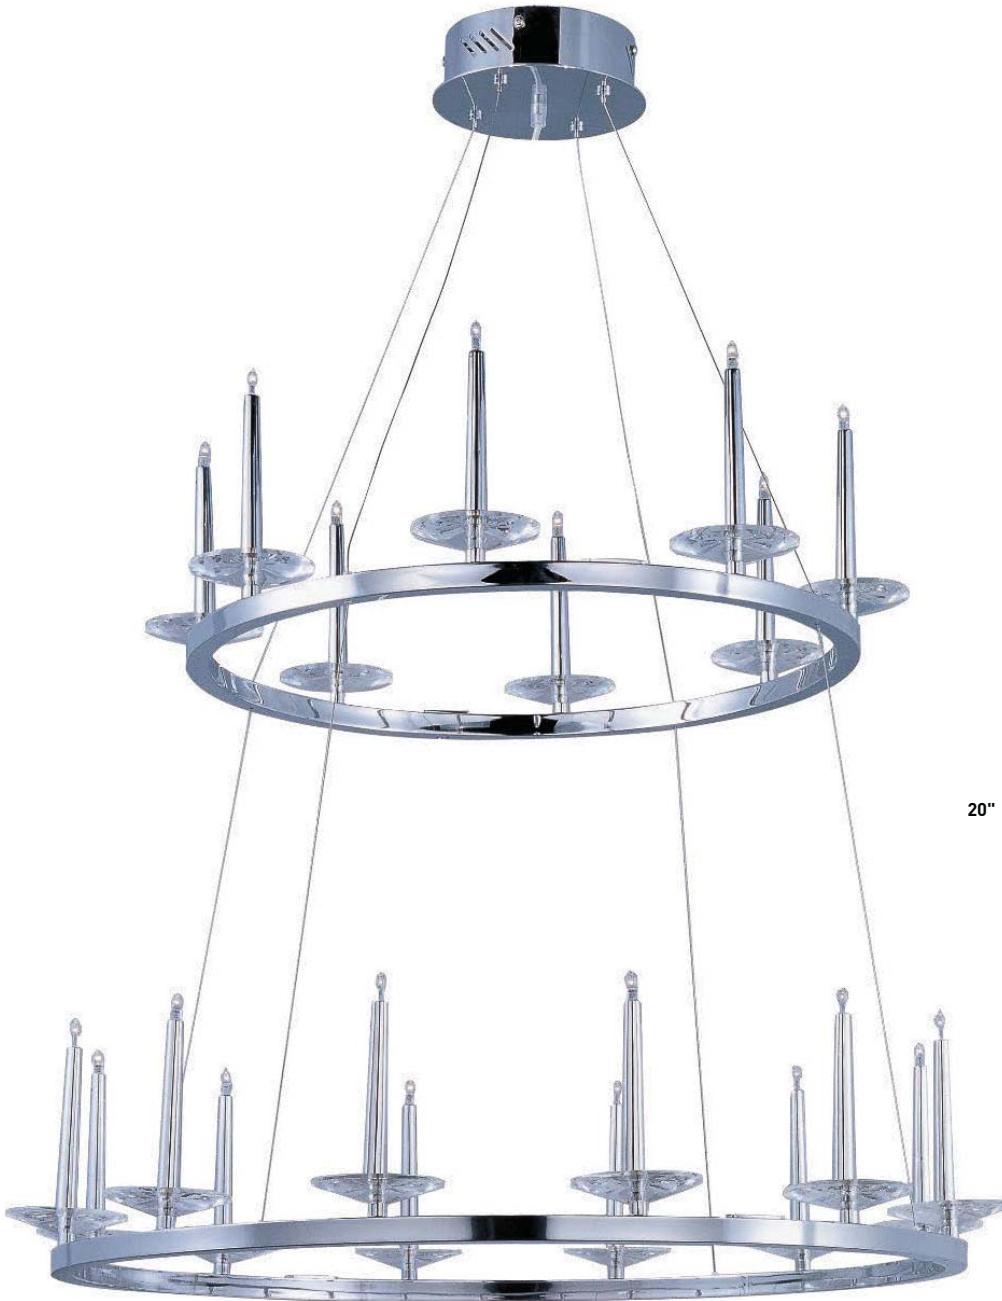

E23185-20PC 20-Light Pendant
Finish: Polished Chrome
Shade: Clear Crystal
20 x 10w G4 Bulbs | 2,400 Lumens
26" / 126" OAH