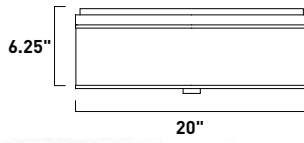

White Pleat

4.3.1 Fluorescent   Lamping   OI   SN
3 x 18W GU24   **E95104-102OI** | **E95104-102SN**