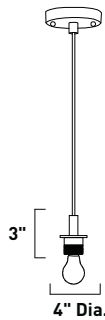

ES92001 Bronze
ES92101 Satin Nickel
1-Light Pendant Frame
1 x 100w MB Bulb | 1,150 Lumens
24" / 60" OAH

Bronze
Finish Shown