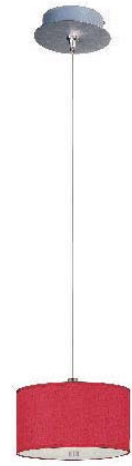

Complete RapidJack Pendants

100SN Woven White

101SN Grass Cloth

102SN White Pleat

105SN Crimson

E95490-100SN,101SN,102SN,105SN 1-Light Pendant
 Finish: Satin Nickel
 Shade: See Image
 1 x 50w GY6.35 T4 Bulb (Incl.) | 750 Lumens
 16" / 77" OAH
 Includes RapidJack fitting and canopy