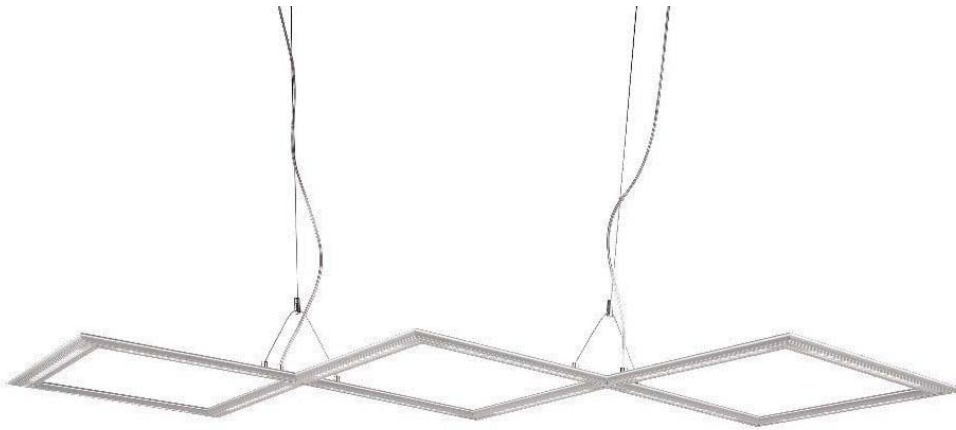

HELIX

Clean, simple lines of reflective Satin Nickel or Polished Chrome reach out in bold parallel tracks and crossed geometric angles to present a skillfully technical look in the Helix collection.