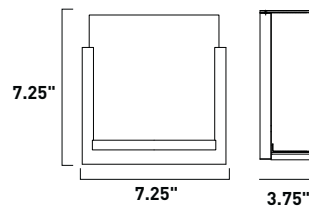

Lamping	OI	SN
5.3.1 Xenon	1 x 60W G9	E95080-92OI	E95080-92SN

1. Bulbs included
2. Bulbs not included
3. Includes tempered glass diffuser
4. Also available in special order Quad PL version
5. ADA compliant