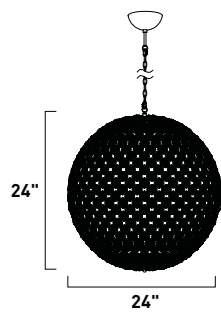

E24017-20PC 12-Light Pendant
Finish: Polished Chrome
Glass: Clear Crystal
12 x 60w G9 Bulbs (Incl.) | 9,600 Lumens
28" / 144" OAH and 72" of chain