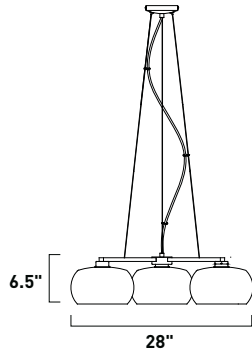

E21203-10PC 3-Light Pendant
Finish: Polished Chrome
Glass: Mirror Chrome (-81)
3 x 75w G9 Bulbs (Incl.) | 3,900 Lumens
18" / 120" OAH