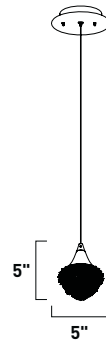

BLOSSOM

Clear Crystal petals gently unfold into layers of light in the delicate Blossom collection. Intricate tiers of translucent leaves surround the Xenon light source. The Polished Chrome finish adds just the right amount of gleam as it cradles the crystal petals in a sleek calyx and forms stems of shiny support.