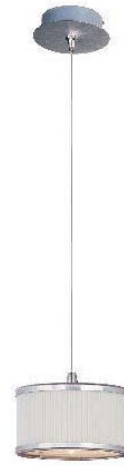

102SN White Pleat