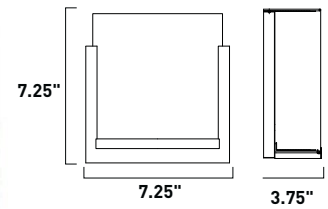

5.3.1	Xenon	Lamping 1 x 60W G9	OI		SN	
			E95080-101OI	E95080-101SN		

1. Bulbs included
2. Bulbs not included
3. Includes tempered glass diffuser
4. Also available in special order Quad PL version
5. ADA compliant