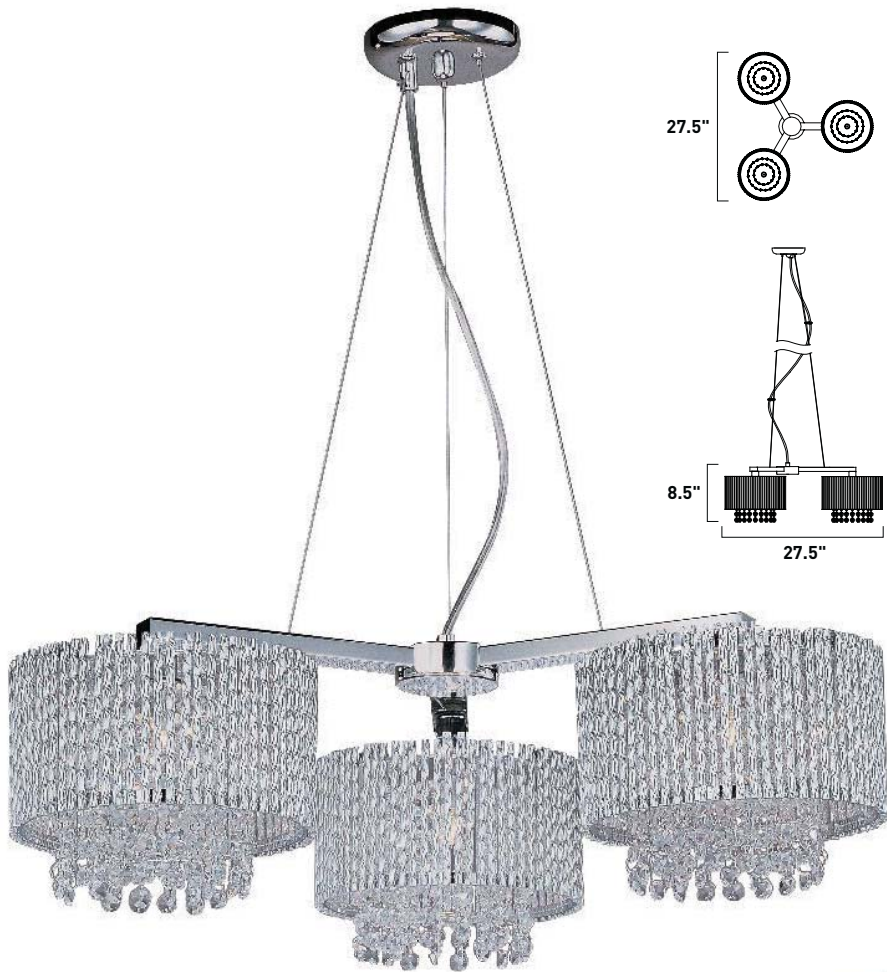

Slope

HCO | Height from Center of Outlet
Incl. | Bulb(s) Included
OAH | Overall Height

Ballast
Power Source

Energy
Efficient

Transformer
Power Source

The Spiral Collection's twisted metal tubing sparkles like diamonds in the sun. Strands of high quality K9 crystal beads add to the impact making this fixture look as brilliant on as it does off.

SPIRAL

E23144-10PC 6-Light Pendant
Finish: Polished Chrome
Shade: Aluminum
6 x 40w G9 Bulbs (Incl.) | 3,000 Lumens
27" / 127" OAH

E23135-10PC 7-Light Pendant
Finish: Polished Chrome
Shade: Aluminum
7 x 40w G9 Bulbs (Incl.) | 3,500 Lumens
30" / 130" OAH

10.75"

22.5"

E23137-10PC 10-Light Pendant
Finish: Polished Chrome
Shade: Aluminum
10 x 40w G9 Bulbs (Incl.) | 5,000 Lumens
30" / 130" OAH

E23139-10PC 3-Light Pendant
 Finish: Polished Chrome
 Shade: Aluminum
 3 x 60w G9 Bulbs (Incl.) | 2,400 Lumens
 26" / 126" OAH