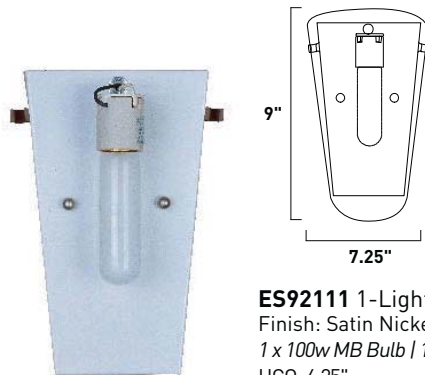

EG90539
Grey Ripple
5"W x 10"H

EG90753
Carte Conch
6"W x 8"H

EG90805
Carte Amber
5.5"W x 8"H

ES93111 1-Light Wall Mount
 Finish: Satin Nickel or Bronze
 1 x 18w G24q-2 Quad T4 CFL Bulb | 1,250 Lumens
 HCO: 4.25"
 Hardware in both finishes are included
  