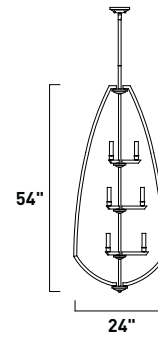

E22807-0901, PC 8-Light Pendant

Finish: See Image

Glass: Frost White

8 x 40w G9 Bulbs (Incl.) | 4,000 Lumens

39" / 75" OAH

Includes One 6" stems (ESTR0750601, PC)
and three 12" stems (ESTR0751201, PC)

PC Polished Chrome