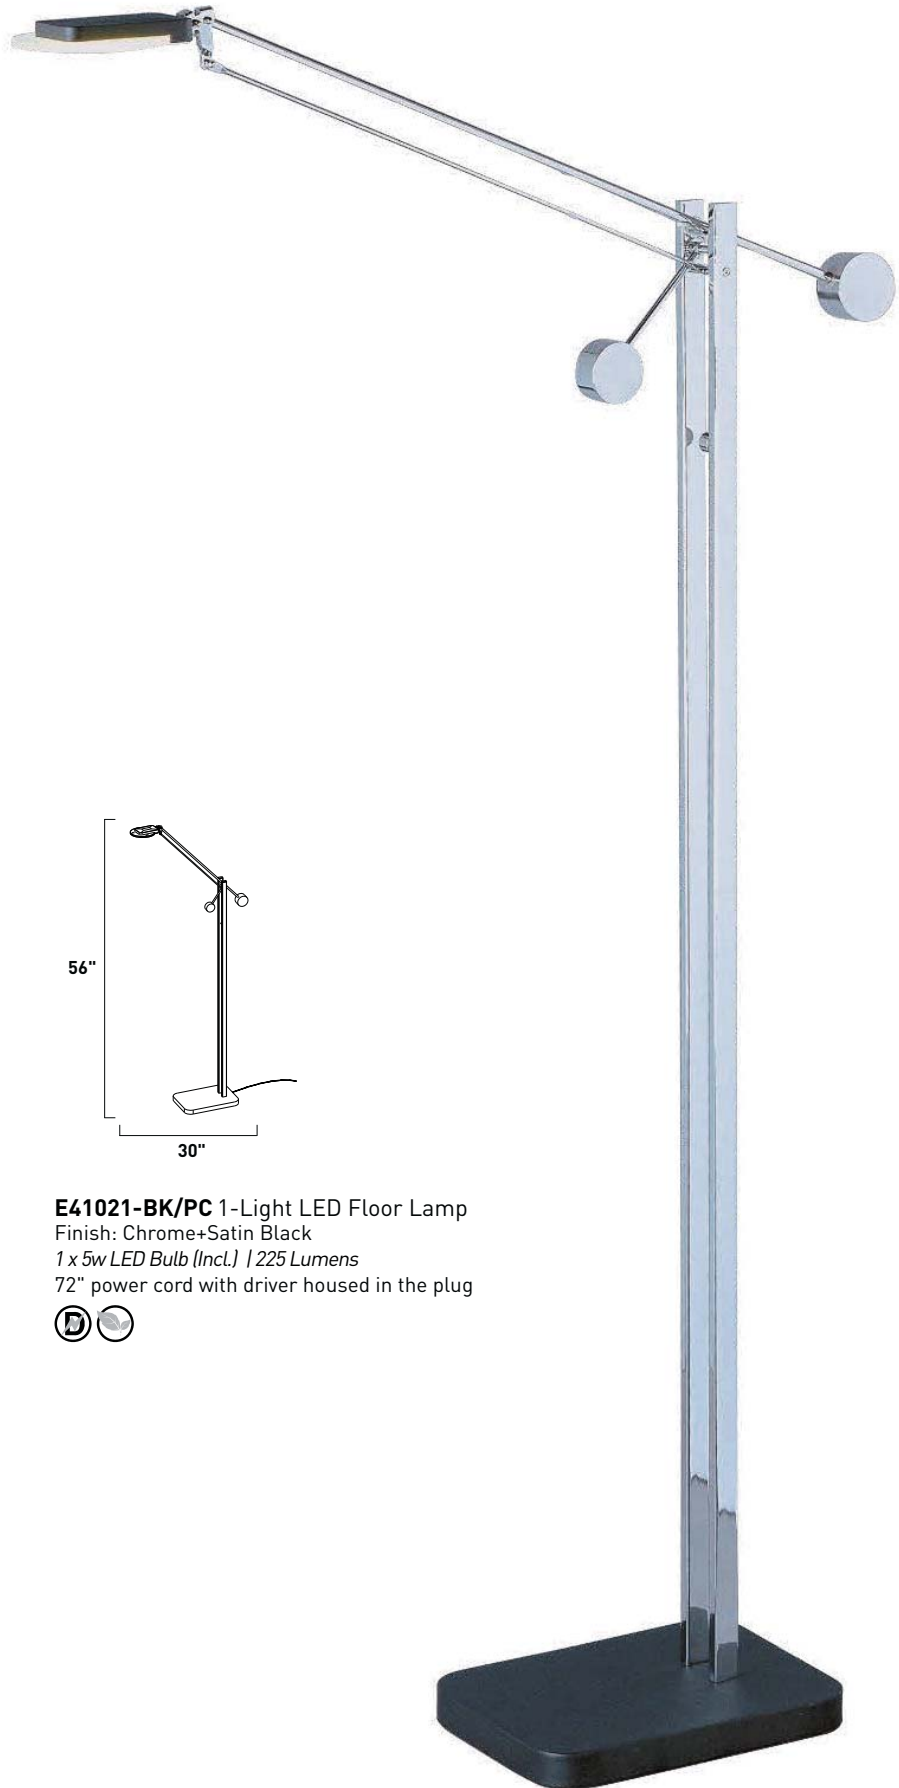

- Powerful 5 Watt LED
- 225 Lumens
- 3300K Neutral White Color
- Touch Dimmer with Night Light
- Adjustable Height
- Swivels 350 Degrees
- Rotating Head

E41007-SN 1-Light LED Floor Lamp
 Finish: Satin Nickel
 1 x 5w LED Bulb (Incl.) | 225 Lumens
 72" power cord with driver housed in the plug

ECO-TASK

- Powerful 5 Watt LED
- 225 Lumens
- 3300K Neutral White Color
- Touch Dimmer with Night Light
- Adjustable Height
- Swivels 350 Degrees
- Rotating Head

E41020-BK/PC 1-Light LED Table Lamp
Finish: Chrome+Satin Black
1 x 5w LED Bulb (Incl.) | 225 Lumens
72" power cord with driver housed in the plug

- Powerful 5 Watt LED
- 225 Lumens
- 3300K Neutral White Color
- Touch Dimmer with Night Light
- Adjustable Height
- Swivels 350 Degrees
- Rotating Head

E41021-BK/PC 1-Light LED Floor Lamp
 Finish: Chrome+Satin Black
 1 x 5w LED Bulb (Incl.) | 225 Lumens
 72" power cord with driver housed in the plug