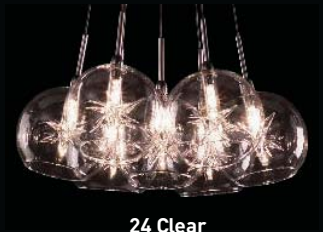

19 x 10w G4 Bulbs (Incl.) | 2,280 Lumens

24" / 53" OAH

79 Threaded

21 Violet

24 Clear

25 Amber

78 Mesh

81 Mirror Chrome