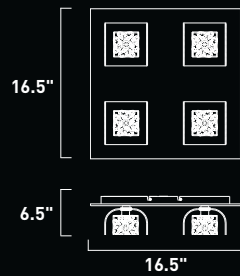

E22838-18PC 4-Light Flush Mount
Finish: Polished Chrome
Glass: Clear
4 x 40w G9 Bulbs (Incl.) | 1,600 Lumens