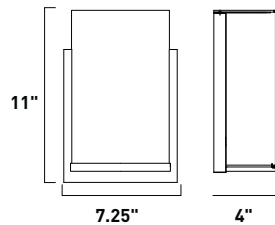

Lamping	OI	SN
^{3,1} Incandescent	1 x 60W MB	E95084-100OI	E95084-100SN
^{5,4,3,1} Fluorescent	1 x 18W GU24	E95184-100OI	E95184-100SN