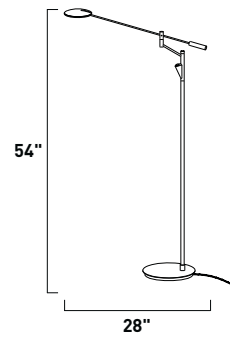

- Powerful 5 Watt LED
- 225 Lumens
- 3300K Neutral White Color
- Touch Dimmer with Night Light
- Adjustable Height
- Swivels 350 Degrees
- Rotating Head

E41007-SN 1-Light LED Floor Lamp
Finish: Satin Nickel
1 x 5w LED Bulb (Incl.) | 225 Lumens
72" power cord with driver housed in the plug