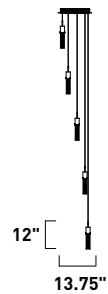

E22725-89PC 5-Light Flush Mount
Finish: Polished Chrome
Glass: Etched/Bubble
5 x 35w MR11 Bulbs (Incl.) | 6,500 Lumens
135" OAH