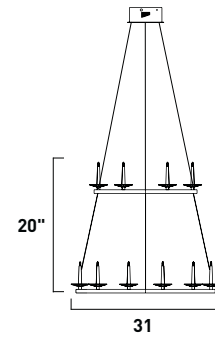

E23185-20PC 20-Light Pendant
Finish: Polished Chrome
Shade: Clear Crystal
20 x 10w G4 Bulbs | 2,400 Lumens
26" / 126" OAH