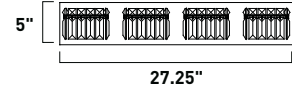

E23254-20PC 4-Light Wall Mount
Finish: Polished Chrome
Glass: Clear Crystal
4 x 50w G9 Bulbs (Incl.) | 3,000 Lumens
HCO: 2.5"