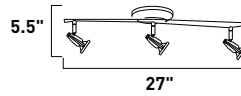

E30003-10 Satin Nickel (SN)
E30013-10 Bronze (BZ)
3-Light Flush Mount
3 x 50w GU10 MR16 Bulbs (Incl.) | 5,100 Lumens