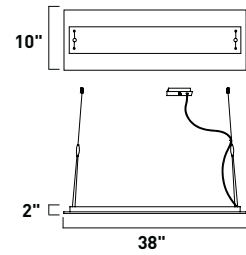

E22123-10 2-Light Pendant
Finish: Brushed Aluminum (AL)
Glass: Clear/White
2 x 21w Mini Bi Pin T5 Bulb (Incl.) | 2,000 Lumens
24" / 90" OAH