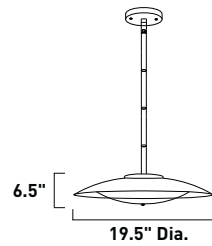

CURVA

Inspired by our visions of visitors from other galaxies, Curva is a study in minimalist design and maximum functionality. In every aspect of its conceptual elegance, the perfectly proportioned curves and exquisitely selected materials harkens to the deco interpretation of our modern age. The thick, beveled, polished Clear/White glass stream merges perfectly with its opal bent shade. The Polished Chrome support hardware complete the statement with utilitarian simplicity.

E20523-10 3-Light Pendant

Finish: Polished Chrome (PC)

Glass: Clear/White

3 x 50w G9 Bulbs (Incl.) | 2,250 Lumens

16" / 49.5" OAH

Includes One 6" stem (ESTR06625PC)
and Three 12" stems (ESTR12625PC)