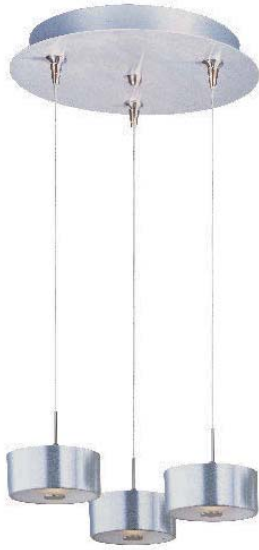

Complete 3-Light RapidJack Pendants

MINX

E94608-09SN