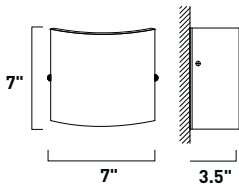

Inspired by the Action Paintings of the Abstract Expressionist Movement, this highly original graphic series Graffiti is available in Amber or Red glass with Satin Nickel hardware and each shade is emblazoned with white glass that has been trailed in a one of a kind design that is fused onto the surface of each unique piece. The raw, hand-created feeling of this piece makes it as much art as lighting fixture in every sense of the word.

E20251-03,05 1-Light Wall Mount
Finish: Satin Nickel (SN)
Glass: See Images
1 x 60w CA Bulb / 672 Lumens
HCO: 4"