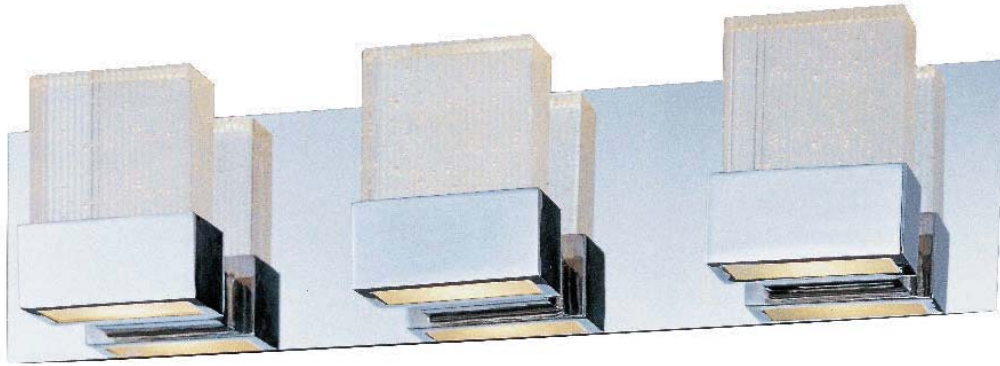

3.75"

5.5"

22"

E22733-89PC 3-Light Bath Vanity

Finish: Polished Chrome

Glass: Etched/Bubble

3 x 50w G9 Bulbs (Incl.) | 2,250 Lumens

HCO: 3"

Frosted White Glass Diffusers