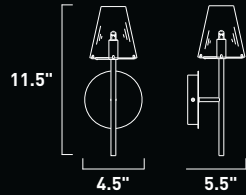

A new look at a classic silhouette, Chic brings light into your dining room with an elegant combination of candle-like xenon lights shrouded in conical clear glass shades. Each of the fluid chrome curves enhances the organic simplicity of the sleek and stylish design as they flow into Polished Chrome adjustable stems. A noteworthy addition to the most elegant or most contemporary room setting. Now let the festivities begin.

E20291-10 1-Light Wall Mount
Finish: Polished Chrome (PC)
Glass: Clear (18)
1 x 40w G9 Bulb (Incl.) | 500 Lumens
HCO: 10.5"