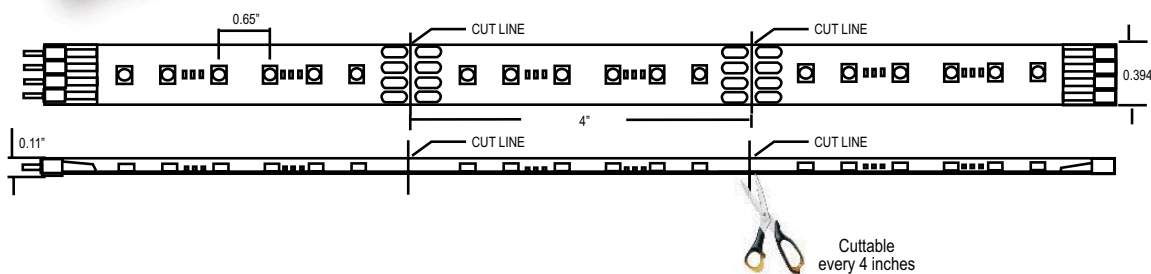

Features

- Thousands of colors on one tape
- Long runs up to 30 feet
- DMX interface with optional controller
- Plastic covered to reduce static failure
- ETL approved for damp locations
- Multiple lengths with soldered connectors for trouble free installation
- Field cuttable every 4 inches

Applications

- Cove and toe kick accent lighting
- Restaurants, bars and lounges
- Store front displays
- Back lighting of glass and acrylic panels
- Game and theatre rooms
- Discos and clubs

Item	Length	Diodes	Wattage	Lumens	PC Board	Beam	Voltage	Current
E53530	4"	6	1.44	R:18 G:30 B:9	White	120°	24V	60mA
E53531	12"	18	4.32	R:54 G:90 B:27	White	120°	24V	180mA
E53533	60"	90	21.6	R:270 G:450 B:135	White	120°	24V	900mA
E53534	120"	180	43.2	R:540 G:900 B:270	White	120°	24V	1.8A
E53535	240"	360	86.4	R:1080 G:1800 B:540	White	120°	24V	3.6A

Model Number	Wattage	Maximum Run
E53313, E53318	60 Watts	13'
E53320	75 Watts	17'
E53286	96 Watts	22'
E53287	150 Watts	30'

Drivers

(See page 316 for detailed driver information)

- **E53313** 24V 60w Plug-In Driver
- **E53318** 24V 60w Class II Driver
- **E53320** 24V 75w Plug-In Driver
- **E53286** 24V 96w Class II Driver
- **E53287** 24V 150w Driver