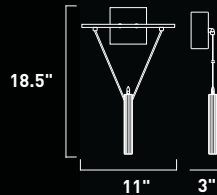

E20104-19 1-Light Wall Mount
Finish: Polished Chrome (PC)
Glass: Crystal (20)
1 x 20w G4 Bulb (Incl.) | 320 Lumens
HCO: 1"