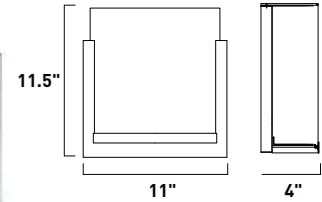

3.2 5.4.3.1	Incandescent Fluorescent	Lamping 2 x 60W MB 2 x 13W GU24	OI		SN	
			E95088-101OI	E95088-101SN	E95188-101OI	E95188-101SN