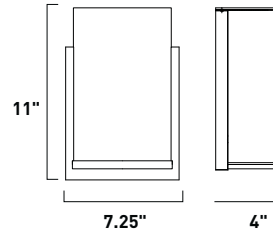

Satin White

	Lamping	OI	SN
5.3.1 Incandescent	1 x 60W T10	E95084-92OI	E95084-92SN
5.4.3.1 Fluorescent	1 x 18W GU24	E95184-92OI	E95184-92SN