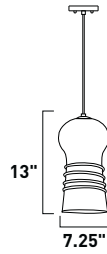

E20211-05 1-Light Pendant
Finish: Satin Nickel (SN)
Glass: Amber
1 x 100w MB Bulb | 1,150 Lumens
24" / 120" OAH