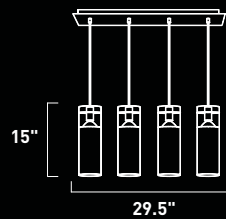

FROST

Illumination on ice best describes the contemporary Frost collection. Exquisite design Clear/White glass cylinders, accented by Polished Chrome ring spacers deliver on the promise of chic. With each light individually hung, this fixture provides illumination from each lamp for high-key drama that is perfect for kitchen utility or dining elegance.

E22001-10 4-Light Pendant
Finish: Polished Chrome (PC)
Glass: Clear/White
4 x 50w MB PAR20 Bulbs | 2,200 Lumens
36" / 136" OAH