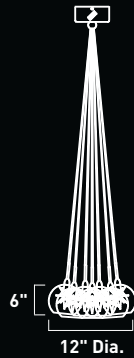

19 x 10w G4 Bulbs (Incl.) | 2,280 Lumens

24" / 53" OAH

79 Threaded

21 Violet

24 Clear

25 Amber

78 Mesh

81 Mirror Chrome