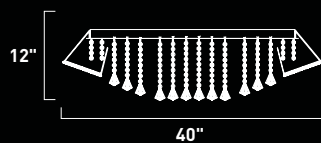

9 x 25w G9 Bulbs (Incl.) | 2,160 Lumens

18" / 130" OAH

E20400-20PC 9-Light Flush Mount
 Finish: Polished Chrome
 Glass: Clear Crystal
 9 x 25w G9 Bulbs (Incl.) | 2,160 Lumens

E20402-20PC 20-Light Flush Mount
 Finish: Polished Chrome
 Glass: Clear Crystal
 20 x 25w G9 Bulbs (Incl.) | 4,800 Lumens