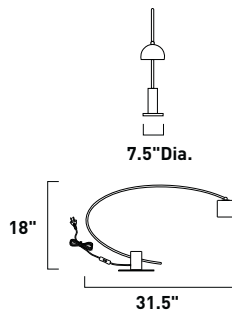

E20013-11 1-Light Table Lamp
Finish: Satin Nickel (SN)
Glass: Matte White
1 x 40w G9 Bulb (Incl.) | 500 Lumens
96" power cord with on/off switch