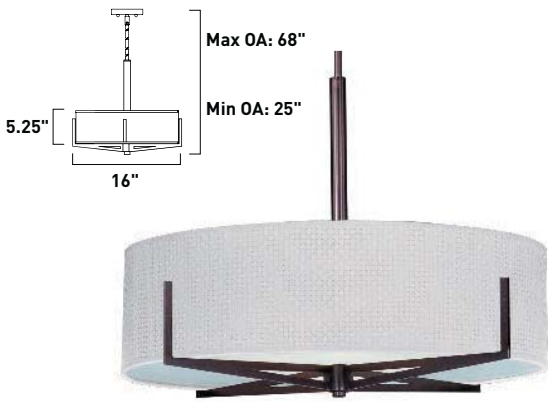

Lamping	OI	SN
^{3,2} Incandescent	3 x 60W MB	E95305-100OI	E95305-100SN
^{4,3,1} Fluorescent	3 x 18W GU24	E95405-100OI	E95405-100SN

	Lamping	OI	SN
^{3,2} Incandescent	3 x 60W MB	E95345-100OI	E95345-100SN
^{4,3,1} Fluorescent	3 x 18W GU24	E95445-100OI	E95445-100SN