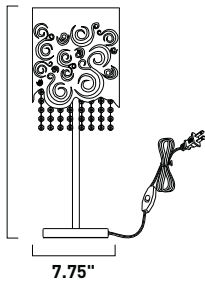

LATTICE

Intricate laser-cuts transform thin sheets of chrome into artistic works of lace and lattice. Gentle incandescent light peeks through the negative space, illuminating a filigree of form and function. Draped from its lower edge, delicate crystals catch and cast the dancing light.

E21700-69PC 1-Light Table Lamp
Finish: Polished Chrome
Metal Shade: Silver Plated
1 x 100w MB Bulb | 1,150 Lumens
96" power cord with inline switch