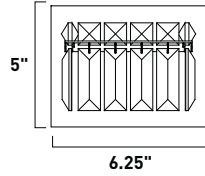

E23251-20PC 1-Light Wall Mount
Finish: Polished Chrome
Glass: Clear Crystal
1 x 50w G9 Bulb (Incl.) | 750 Lumens
HCO: 2.5"