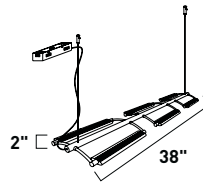

Rotating LED panels up to 100°