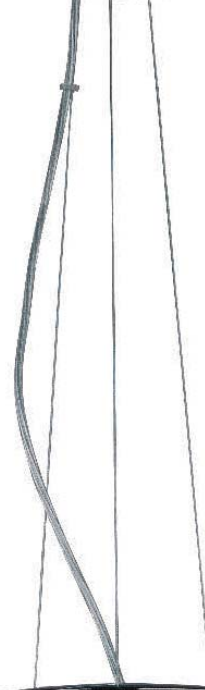

E23135-10PC 7-Light Pendant
Finish: Polished Chrome
Shade: Aluminum
7 x 40w G9 Bulbs (Incl.) | 3,500 Lumens
30" / 130" OAH

10.75"

22.5"

E23137-10PC 10-Light Pendant
Finish: Polished Chrome
Shade: Aluminum
10 x 40w G9 Bulbs (Incl.) | 5,000 Lumens
30" / 130" OAH