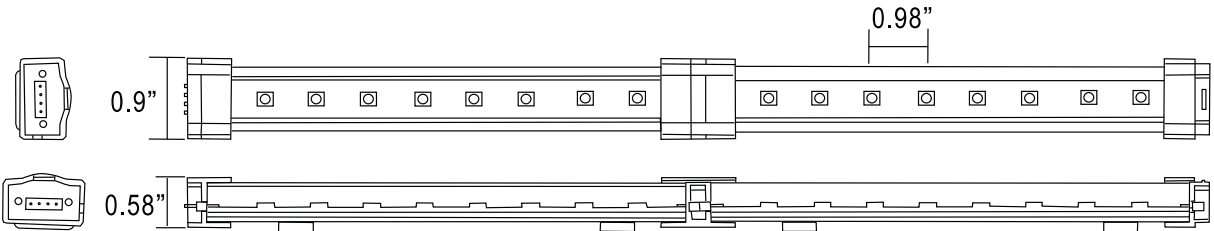

Features

- Available in Aluminum finish only
- Clear lens for maximum light output
- Rigid aluminum channel conceals light source and provides excellent heat dissipation
- Connect end to end or with the use of connecting cords
- Thousands of color combinations available
- Includes easy to install mounting clips, both downward and 45° angle

Applications

- Under cabinets and bars
- Alcove lighting
- Retail display cabinets and counters
- Window displays
- Sign illumination

Item	Length	Diodes	Wattage	Lumens	Beam	Voltage	Current
E53720-AL	6"	10	2.88	R:30 G:50 B:15	120°	24V	120mA
E53721-AL	12"	18	4.32	R:54 G:90 B:27	120°	24V	180mA
E53722-AL	24"	36	8.64	R:108 G:180 B:30	120°	24V	360mA
E53723-AL	36"	54	12.96	R:162 G:270 B:45	120°	24V	540mA
E53724-AL	48"	72	17.28	R:216 G:360 B:60	120°	24V	720mA

Model Number	Wattage	Maximum Run
E53313, E53318	60 Watts	13'
E53320	75 Watts	17'
E53286	96 Watts	22'
E53287	150 Watts	30'

Drivers

(See page 316-318 for detailed driver information)

- **E53313** 24V 60w Plug-In Driver
- **E53318** 24V 60w Class II Driver
- **E53320** 24V 75w Plug-In Driver
- **E53286** 24V 96w Class II Driver
- **E53287** 24V 150w Driver