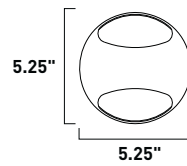

2.75"

5.25"

5.25"

E20540-BK,PC,SN 1-Light Wall Mount
Finish: See Image
1 x 40w G9 Bulb (Incl.) | 500 Lumens
HCO: 2.5"