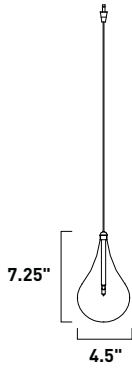

EP96003-10SN 1-Light RapidJack Pendant
Finish: Satin Nickel
Glass: Snow White
1 x 20w G4 Bulb (Incl.) | 320 Lumens
Enclosed at the bottom, includes a RapidJack fitting and the canopy is sold separately