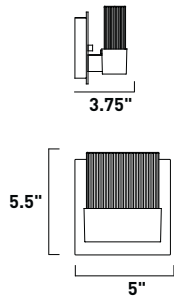

Frosted White Glass Diffuser