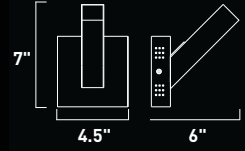

E20281-20 1-Light Wall Mount
Finish: Brushed Aluminum (AL)
Glass: Crystal
1 x 20w G4 Bulb (Incl.) | 320 Lumens
HCO: 2.5"