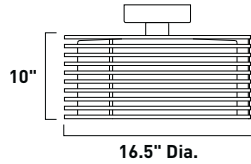

Includes One 6" stem (ESTR20825-A)
 and three 12" stems (ESTR20825-B)

E20823-01 3-Light Pendant
 Finish: Polished Chrome (PC)
 Glass: Frost
 3 x 100w MB G30 Bulbs | 4,650 Lumens
 22" / 56.5" OAH

Includes One 6" stem (ESTR20825-A)
 and three 12" stems (ESTR20825-B)