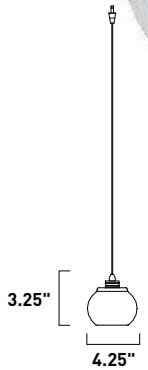

Minx embodies a collection of show-stopping, conversation-starting pendants that range from simple to chic. Featuring RapidJack, no wire, no hassle installation, available with single, triple, or quadruple xenon light sources, these Minx pendants boast a variety of finishes, shapes, and functions that suit most any room.