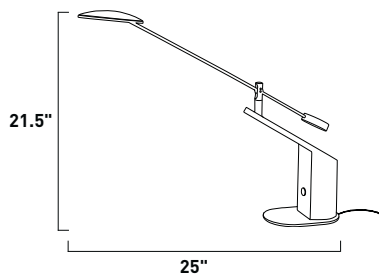

Eco-TASK™

et2online.com

- Powerful 5 Watt LED
- 225 Lumens
- 3300K Neutral White Color
- Touch Dimmer with Night Light
- Adjustable Height
- Swivels 350 Degrees
- Rotating Head

E41023-BK/PC 1-Light LED Table Lamp
 Finish: Chrome+Satin Nickel
 1 x 5w LED Bulb (Incl.) | 225 Lumens
 72" power cord with driver housed in the plug