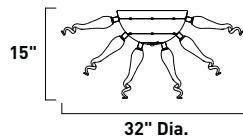

E20004-01 18-Light Flush Mount
Finish: Polished Chrome (PC)
Glass: White
18 x 25w G9 Bulbs (Incl.) | 4,320 Lumens