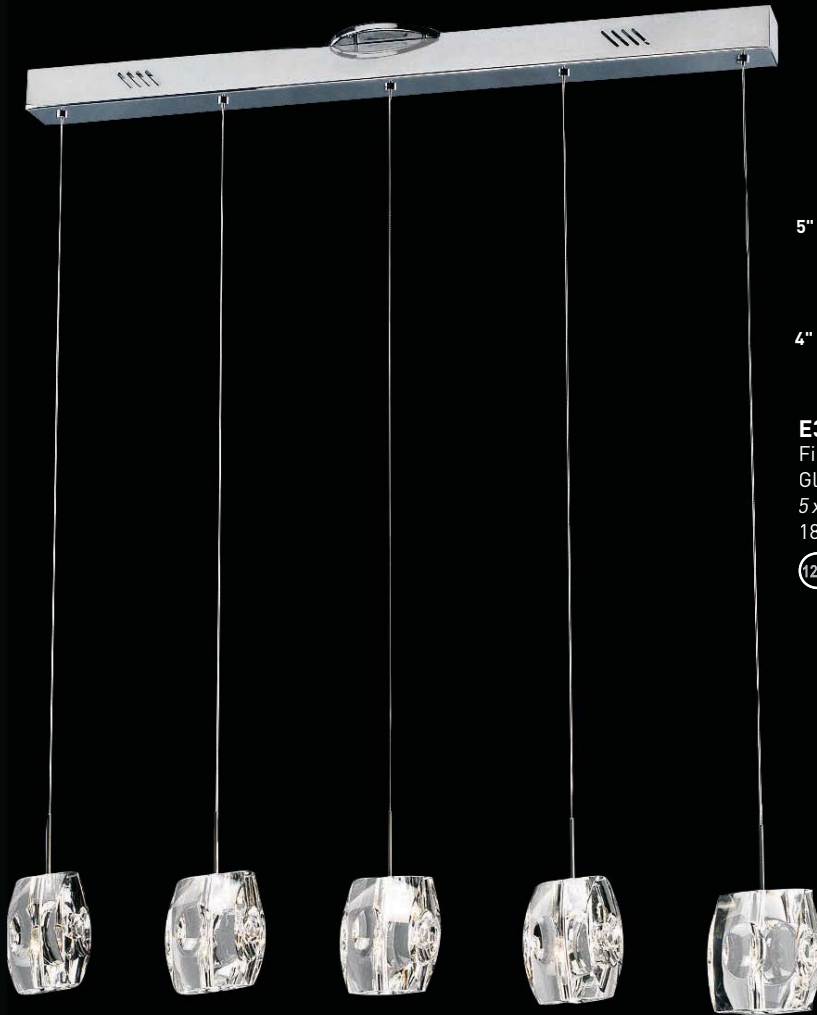

3.75"

E21313-10PC 4-Light Wall Mount
 Finish: Polished Chrome
 Metal Shade: Steel Web (-SW)
 4 x 75w G9 Bulbs (Incl.) | 5,200 Lumens
 HCO: 2.5"

5"

32.75"

As cool, glossy ice reflects the darks and lights filtering through a highball of fine liqueur, Neo collection's Crystal glass cubes take on the hues and tones of the room they inhabit. Weighty and dense, each crystal envelops its own xenon bulb, illuminating it from within, and suspends/extends from a sleek Polished Chrome surface.