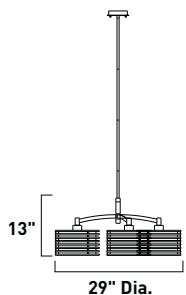

Includes One 6" stem (ESTR20825-A)
 and three 12" stems (ESTR20825-B)

E20823-01 3-Light Pendant
 Finish: Polished Chrome (PC)
 Glass: Frost
 3 x 100w MB G30 Bulbs | 4,650 Lumens
 22" / 56.5" OAH

Includes One 6" stem (ESTR20825-A)
 and three 12" stems (ESTR20825-B)