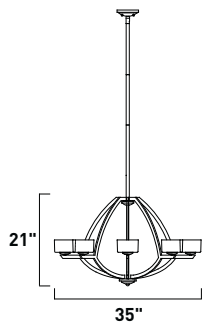

E22806-0901, PC 8-Light Pendant

Finish: See Image

Glass: Frost White

8 x 75w G9 Bulbs (Incl.) | 10,400 Lumens

29" / 65" OAH

Includes One 6" stems (ESTR075060I, PC)
and three 12" stems (ESTR075120I, PC)