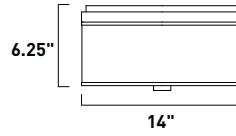

Lamping	OI	SN
^{3,2} Incandescent	2 x 60W MB	E95002-100OI	E95002-100SN
^{4,3,1} Fluorescent	3 x 13W GU24	E95102-100OI	E95102-100SN