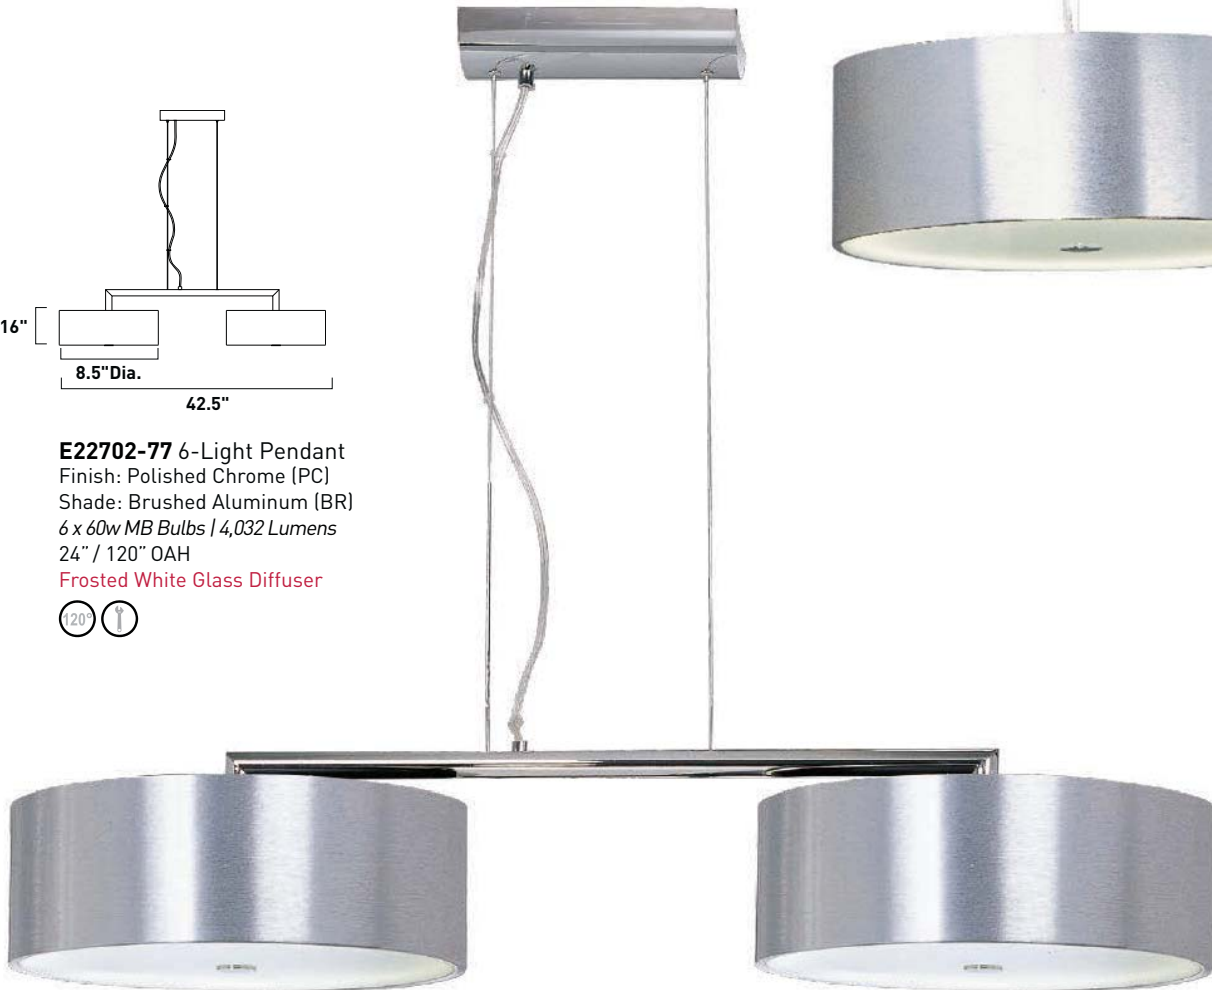

Drums of brushed aluminum or fabric affixed with chrome make a simple, yet bold statement in any room. Elevating the industrial look to an art form, these minimalist cylinders balance the masculine qualities of texture and scale with stylish lines and soft that resonate in any decor.