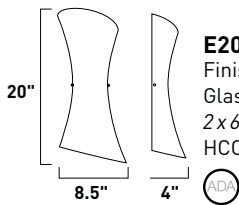

E20412-09 2-Light Wall Mount
Finish: Satin Nickel (SN)
Glass: Opal White (85)
2 x 60w CA Bulbs | 1,344 Lumens
HCO: 10"