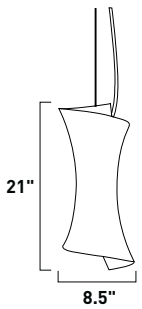

CONICO

Like a translucent sheath delicately draped around the female form, Conico floats a delicate Opal White panel of glass over a slender Satin Nickel metal rod like a sophisticated designer dress awaiting the red carpet. A study in simplicity, the hour glass shape and understated light speak of classic sophistication and impeccable taste.

E20419-09 1-Light Pendant
Finish: Satin Nickel (SN)
Glass: Opal White (85)
1 x 100w MB Bulb | 1,150 Lumens
48" / 120" OAH