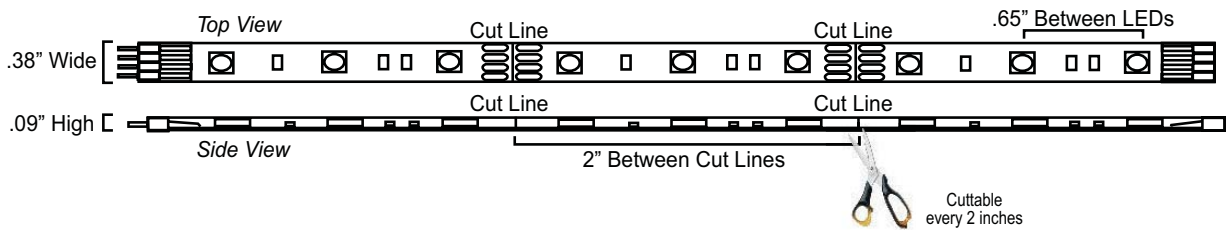

StarStrand® Basic Features

- Low power consumption only
  1.4 watts per foot
- Warm 3500 K color
- Highly flexible material that is backed with 3M adhesive tape for easy installation
- No heat and no UV radiation
- Supplied in 16'4" continuous lengths and can be field cut every 2", and reconnected as necessary using specified accessories
- Soldered connectors supplied on each end
- Additional two power feeds and one splicer supplied.

Applications

- Cove and toe kick accent lighting
- Cabinet lighting
- Architectural features
- Point of purchase displays
- Backlighting of signs and displays
- Wine cellars
- Closets

4
Z
P

12
V
O
L
T
S

Item	Length	Diodes	Wattage	Lumens	Color Temp	CRI	PC Board	Beam	Voltage	Current
E53201	196"	300	24	1584	3500 K	70-75	Copper	120°	12V	2A

Model Number	Wattage	Maximum Run
E53302	30 Watts	20'
E53275, E53304, E53310	60 Watts	33'

3500 K 120°	
Distance	Foot Candles
12in	16.55
24in	4.61
36in	2.06
48in	1.21

Shown using 1 foot section of Basic