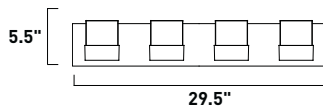

3.75"

5.5"

22"

E22733-89PC 3-Light Bath Vanity

Finish: Polished Chrome

Glass: Etched/Bubble

3 x 50w G9 Bulbs (Incl.) | 2,250 Lumens

HCO: 3"

Frosted White Glass Diffusers

3.75"

5.5"

29.5"

E22734-89PC 4-Light Bath Vanity

Finish: Polished Chrome

Glass: Etched/Bubble

4 x 50w G9 Bulbs (Incl.) | 3,000 Lumens

HCO: 3"

Frosted White Glass Diffusers