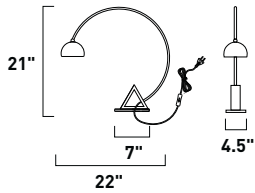

PORTS

This stunning collection of evocative light sources elevates the mundane desk and table lamp from a workhorse to a thoroughbred. The Ports collection Satin Nickel finish and Matte White glass add to the graceful movement of sweeping lines and bring a whole new light to the task at hand.

E20012-11 1-Light Table Lamp
Finish: Satin Nickel (SN)
Glass: Matte White
1 x 40w G9 Bulb (Incl.) | 500 Lumens
96" power cord with on/off switch