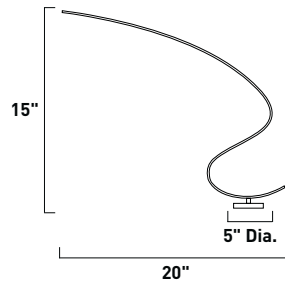

ECO-TASK

- Powerful 5 Watt LED
- 225 Lumens
- 3500K Neutral White Color
- On-Off Switch on Base

E20961-10 1-Light LED Table Lamp
Finish: Polished Black
1 x 5w LED Bulb (Incl.) | 225 Lumens
79" power cord with driver housed in the plug