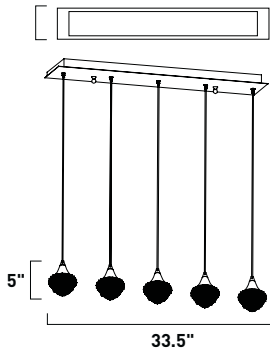

E23005-20PC 5-Light Pendant
Finish: Polished Chrome
Glass: Clear Crystal
5 x 40w G9 Bulbs (Incl.) | 2,500 Lumens
18" / 125" OAH