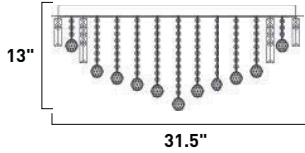

E23259-20PC 28-Light Flush Mount
Finish: Polished Chrome
Glass: Clear Crystal
28 x 25w G9 T4 Bulbs (Incl.) | 6,720 Lumens