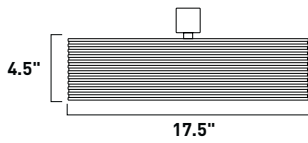

E22180-11 1-Light Flush Mount
Finish: Brushed Aluminum (AL)
Glass: Matte White
1 x 40w 2GX13 T5 Circuline Bulb (Incl.) | 3,200 Lumens

Softly glowing from within a circle of White acrylic strategically set into a Matte White tile, Anglex elevates the proverbial round peg in a square hole to a new level. The sleek, contemporary slab of luminescence inconspicuously hugs the ceiling while casting cool light throughout the room.