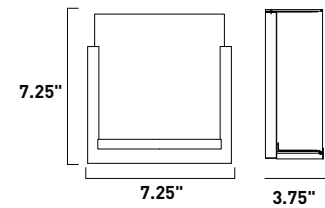

Lamping	OI	SN
^{5,3,1} Xenon	1 x 60W G9	E95080-105OI	E95080-105SN

1. Bulbs included
2. Bulbs not included
3. Includes tempered glass diffuser
4. Also available in special order Quad PL version
5. ADA compliant