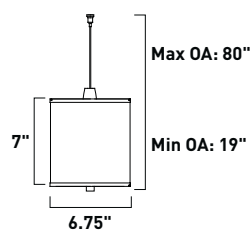

1-Light RapidJack Pendant
Lamping SN
1 x 50W GY6.35 T4 [E95052-101SN]

Includes a RapidJack fitting and the canopy is sold separately.