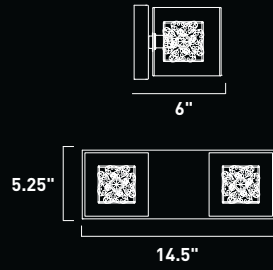

E22836-18PC 6-Light Flush Mount
Finish: Polished Chrome
Glass: Clear
6 x 40w G9 Bulbs (Incl.) | 3,000 Lumens

E22832-18PC 2-Light Bath Vanity
Finish: Polished Chrome
Glass: Clear
2 x 60w G9 Bulb (Incl.) | 1,500 Lumens
HCO: 2"