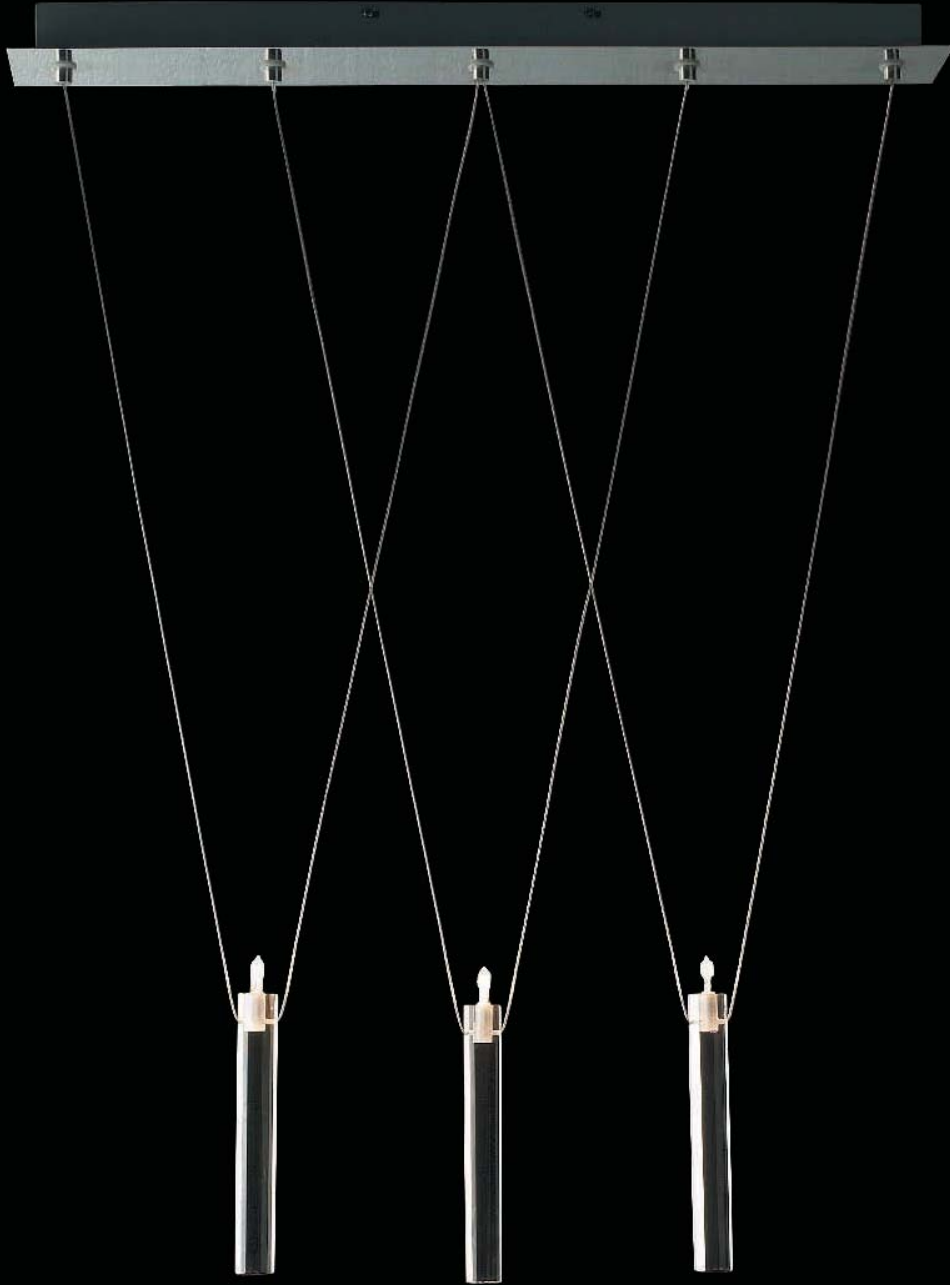

E23115-18 5-Light Pendant
 Finish: Polished Chrome (PC)
 Glass: Clear
 5 x 20w G4 Bulbs (Incl.) | 1,600 Lumens
 18" / 66" OAH

Consider the bare essentials taken to their ultimate conclusion and you will have the stunning Visione collection. The eye focuses immediately on the thick optical hand blown Clear glass shade whose fluted surface divides the illuminated source within to an infinite number of shimmering shards of light reflecting off the Polished Chrome hardware.

E20190-19 1-Light Pendant
 Finish: Polished Chrome (PC)
 Glass: Clear
 1 x 40w CA Bulb | 384 Lumens
 18" / 120" OAH

PRISMS

"Design is so simple, that's why it is so complicated." Nothing proves this point as well as this elegant pendant. Prisms is comprised of simple, solid Crystal rods with integrated lamp holders, elegantly suspended by aircraft cables. This low-voltage, xenon masterwork quietly boasts a Polished Chrome finish and invites multiple applications to increase the simplicity of its functional grace.