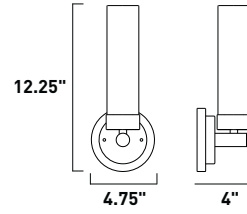

E53006-11 1-Light Wall Mount
Finish: Satin Nickel (SN)
Glass: Matte White
1 x 60w MB T10 Bulb | 745 Lumens
HCO:10"
Glass is enclosed