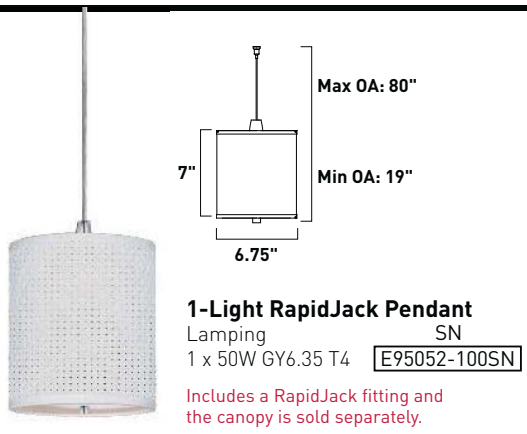

White Weave

- 3.2 Incandescent
- 3.2 Incandescent
- 4.3.1 Fluorescent
- 4.3.1 Fluorescent

1. Lamping
2. 1 x 75W MB
   - 1 x 75W MB
   - 1 x 13W GU24
   - 1 x 26W GU24

	OI	SN
Cord	E95040-1000I	E95040-100SN
Stem	E95042-1000I	E95042-100SN
Cord	E95140-1000I	E95140-100SN
Stem	E95144-1000I	E95144-100SN

- 3.2 Incandescent
- 3.2 Incandescent
- 4.3.1 Fluorescent
- 4.3.1 Fluorescent

1. Lamping
2. 1 x 75W MB
   - 1 x 75W MB
   - 1 x 13W GU24
   - 1 x 26W GU24

	OI	SN
Cord	E95030-1000I	E95030-100SN
Stem	E95032-1000I	E95032-100SN
Cord	E95130-1000I	E95130-100SN
Stem	E95134-1000I	E95134-100SN

- 3.2 Incandescent
- 3.2 Incandescent
- 4.3.1 Fluorescent
- 4.3.1 Fluorescent

1. Lamping
2. 1 x 60W MB
   - 1 x 60W MB
   - 1 x 13W GU24
   - 1 x 26W GU24

	OI	SN
Cord	E95020-1000I	E95020-100SN
Stem	E95022-1000I	E95022-100SN
Cord	E95120-1000I	E95120-100SN
Stem	E95124-1000I	E95124-100SN

All stem hang pendants includes:
1 x 4" Stem ESTR045040I, SN
2 x 6" Stem ESTR045060I, SN
3 x 12" Stem ESTR045120I, SN

1. Bulbs included
2. Bulbs not included
3. Includes tempered glass diffuser
4. Also available in special order Quad PL version