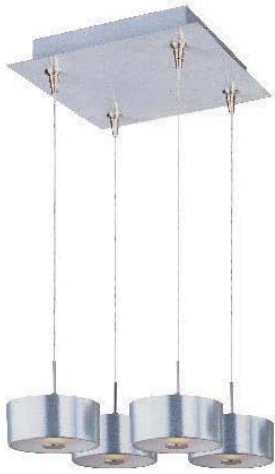

Complete 4-Light RapidJack Pendants

MINX

E94708-09SN