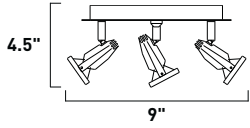

E30001-10 Satin Nickel (SN)
E30011-10 Bronze (BZ)
3-Light Flush Mount
3 x 50w GU10 MR16 Bulbs (Incl.) | 5,100 Lumens

E30002-10 Satin Nickel (SN)
E30012-10 Bronze (BZ)
3-Light Flush Mount
3 x 50w GU10 MR16 Bulbs (Incl.) | 5,100 Lumens