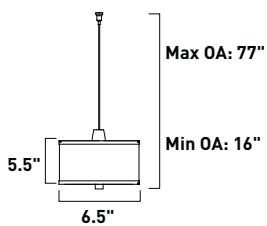

1. Bulbs included
2. Bulbs not included
3. Includes tempered glass diffuser
4. Also available in special order Quad PL version

- All stem hang pendants includes:
 1 x 4" Stem ESTR04504OI, SN
 2 x 6" Stem ESTR04506OI, SN
 3 x 12" Stem ESTR04512OI, SN