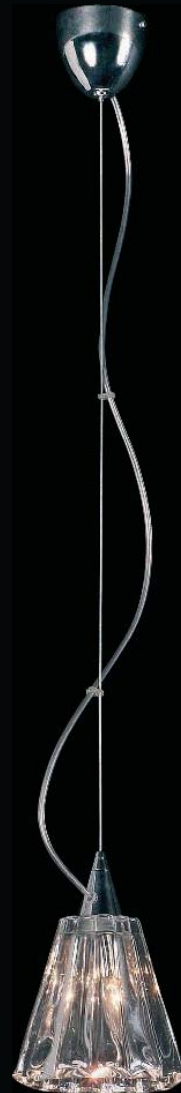

Consider the bare essentials taken to their ultimate conclusion and you will have the stunning Visione collection. The eye focuses immediately on the thick optical hand blown Clear glass shade whose fluted surface divides the illuminated source within to an infinite number of shimmering shards of light reflecting off the Polished Chrome hardware.