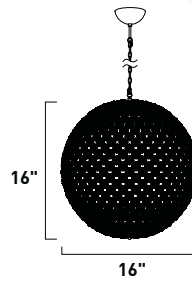

E24016-20PC 8-Light Pendant
Finish: Polished Chrome
Glass: Clear Crystal
8 x 60w G9 Bulbs (Incl.) | 6,400 Lumens
20" / 136" OAH and 72" of chain