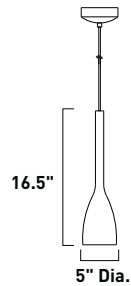

E20071-01,02,03,04 1-Light Pendant

Finish: Polished Chrome (PC)

Glass: See Images

1 x 60w CA Bulb | 672 Lumens

36" / 120" OAH

Matching glass canopy