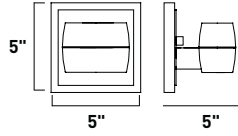

E21131-11PC, SN 1-Light Wall Mount

Finish: See Image
Glass: Matte White
1 x 75w G9 Bulb (Incl.) | 1,300 Lumens
HCO: 2.25"
Frosted White Glass Diffuser