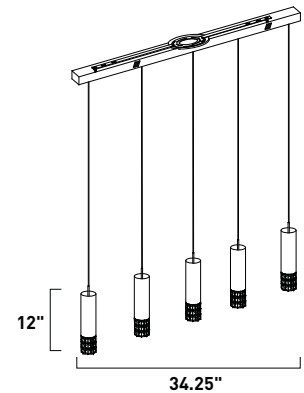

E23242-20PC 5-Light Pendant
Finish: Polished Chrome
Glass: Clear Crystal
5 x 20w G4 Bulbs (Incl.) | 1,600 Lumens
18" / 133" OAH