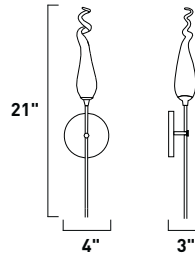

E20009-01,03 1-Light Wall Mount
Finish: Polished Chrome (PC)
Glass: See Image
1 x 25w G9 Bulb (Incl.) | 240 Lumens
HCO: 12.5"

03 Red

01 White