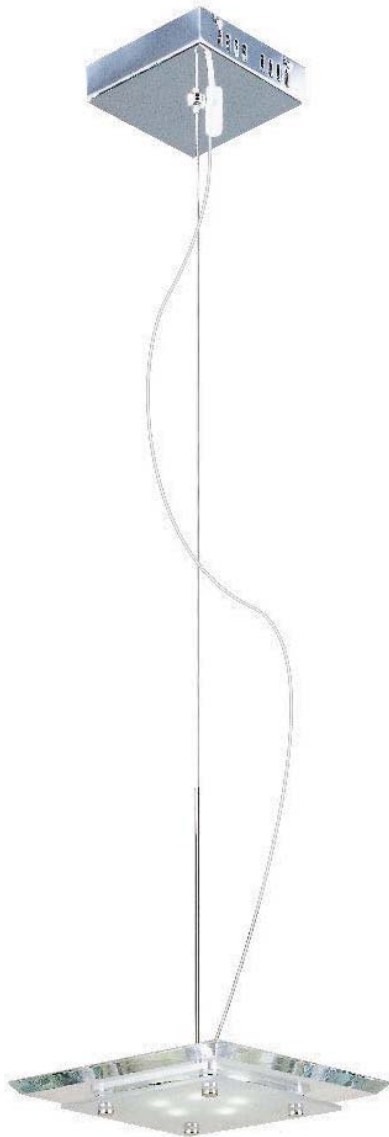

E20924-10PC 20-Light LED Pendant
Finish: Polished Chrome
Glass: Clear/White
20 x 1w LED Bulbs (Incl.) | 1,748 Lumens
33.5" / 122" OAH

E20920-10PC 6-Light LED Wall Mount
Finish: Polished Chrome
Glass: Clear/White
6 x 1w LED Bulbs (Incl.) | 524 Lumens
HCO: 4"

E20921-10PC 5-Light LED Pendant
Finish: Polished Chrome
Glass: Clear/White
5 x 1w LED Bulbs (Incl.) | 437 Lumens
18" / 122" OAH