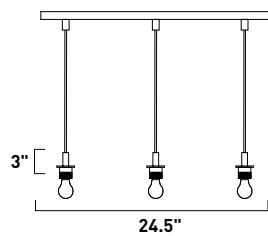

Satin Nickel
 Finish Shown

CARTE Frames Only 3-Light Pendants

**Satin Nickel
Finish Shown**

**Bronze
Finish Shown**

**Bronze
Finish Shown**

**Satin Nickel
Finish Shown**

Satin Nickel
Finish Shown

ES93004 Bronze
ES93104 Satin Nickel
4-Light Pendant Frame
4 x 13w G24q-1 Quad T4 CFL Bulbs | 3,120 Lumens
24" / 60" OAH