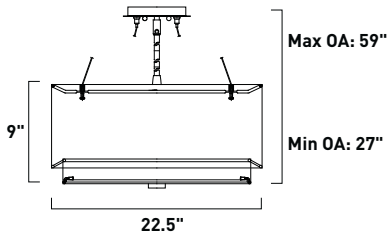

Lamping	OI	SN
^{3,2} Incandescent	3 x 100W MB	E95060-1000I	E95060-100SN
^{4,3,1} Fluorescent	4 x 26W GU24	E95160-1000I	E95160-100SN

All stem hang pendants includes:
1 x 4" Stem ESTR045040I, SN
2 x 6" Stem ESTR045060I, SN
3 x 12" Stem ESTR045120I, SN

1. Bulbs included
2. Bulbs not included
3. Includes tempered glass diffuser
4. Also available in special order Quad PL version