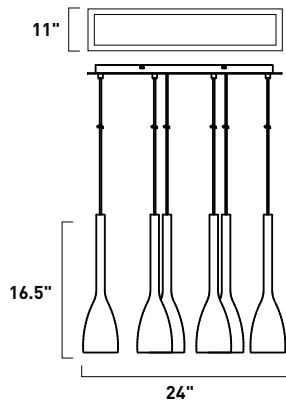

36" / 120" OAH

Matching glass canopy

01 White

02 Black

E20074-01,02 6-Light Pendant
Finish: Polished Chrome (PC)
Glass: See Images
6 x 60w CA Bulbs / 4,032 Lumens
36" / 120" OAH

ORACLE

Oracle elevates the utilitarian mirror into an objet d'art. Framed in beveled Clear Lucite and illuminated from behind Polished Chrome frame, this masterpiece transforms every reflection into a thing of beauty. Gentle light gracefully emanates from the translucent border enhancing the mirror's image with perfecting light that compliments all skin tones and complexions.