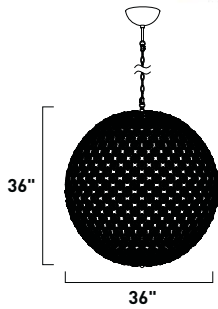

BRILLIANT

E24013-20PC 12-Light Pendant
 Finish: Polished Chrome
 Glass: Clear Crystal
 12 x 60w G9 Bulbs (Incl.) | 9,600 Lumens
 18" / 132" OAH and 72" of chain

E24012-20PC 8-Light Pendant
 Finish: Polished Chrome
 Glass: Clear Crystal
 8 x 60w G9 Bulbs (Incl.) | 6,400 Lumens
 18" / 130" OAH and 72" of chain