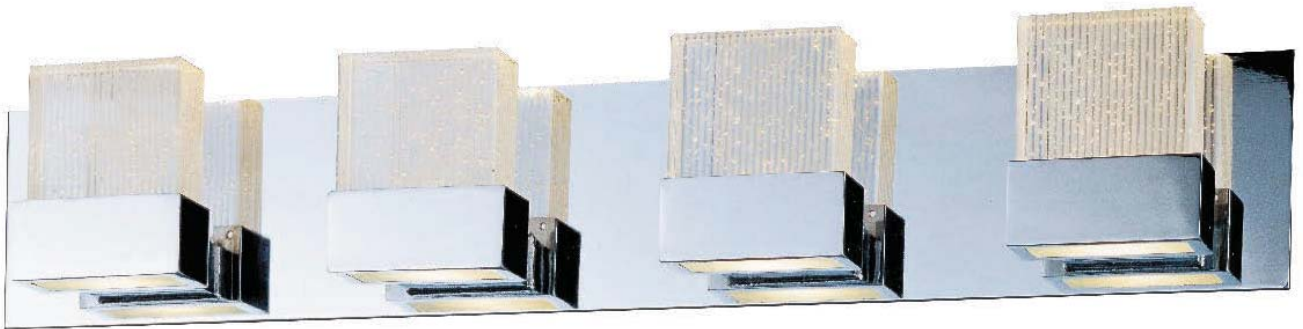

3.75"

5.5"

29.5"

E22734-89PC 4-Light Bath Vanity

Finish: Polished Chrome

Glass: Etched/Bubble

4 x 50w G9 Bulbs (Incl.) | 3,000 Lumens

HCO: 3"

Frosted White Glass Diffusers