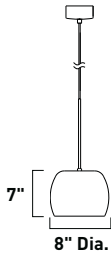

RIPPLE

You will be amazed at the ripple effect inspired by the simple one light Ripple series. The braided opal process that results in the woven appearance of its glass shade - available in White Ripple or Amber Ripple - will add warmth and elegance to its Polished Chrome hardware and any space it graces

E20146-13,14 1-Light Pendant
Finish: Polished Chrome (PC)
Glass: See Image
1 x 100w MB Bulb | 1,150 Lumens
22" / 125" OAH
Matching glass canopy

14 Amber Ripple