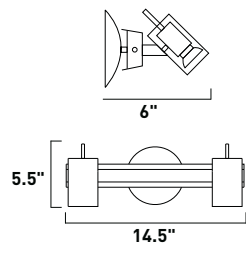

E22026-18 2-Light Wall/Ceiling Mount
Finish: Polished Chrome (PC)
Glass: Clear
2 x 50w GU10 MR16 Bulbs (Incl.) | 3,400 Lumens
HCO: 2.5"