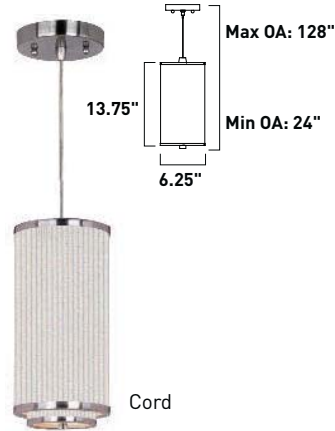

3,2 Incandescent
3,2 Incandescent
4,3,1 Fluorescent
4,3,1 Fluorescent

Lamping
1 x 75W MB
1 x 75W MB
1 x 13W GU24
1 x 26W GU24

	OI	SN
Cord	E95030-102OI	E95030-102SN
Stem	E95032-102OI	E95032-102SN
Cord	E95130-102OI	E95130-102SN
Stem	E95134-102OI	E95134-102SN