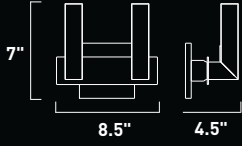

E20285-20 10-Light Pendant
Finish: Brushed Aluminum (AL)
Glass: Crystal
10 x 20w G4 Bulbs (Incl.) | 3,200 Lumens

E20282-20 2-Light Wall Mount
 Finish: Brushed Aluminum (AL)
 Glass: Crystal
 2 x 20w G4 Bulbs (Incl.) | 640 Lumens
 HCO: 4"