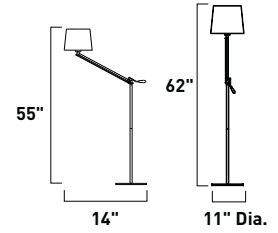

A visit to the dictionary under elegant is sure to find a picture of this exquisite Tuxedo collection single light floor or table lamp. The striking White or Black hardback linen shade provides the perfect detail for any eclectic room, as the synthetic strings complete the desired effect. An elegant adjustable mechanism for a wide variety of vertical or horizontal positions sports a Satin Nickel finish that dresses up wherever it stands.

E22019-01,30 1-Light Floor Lamp
Finish: Satin Nickel (SN)
Linen Shade: See Image
1 x 150w MB Bulb | 1,570 Lumens
120" power cord with on/off switch