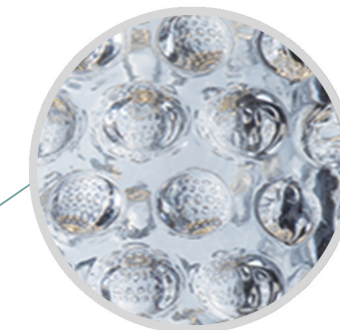

The
POLKA
E20771-18PC

Adjustable up to
120" inches

Polished Chrome
finish

Heavy clear pressed
glass shades with a
dimple pattern

3 watt LED modules
in a soft, warm 3000K
temperature