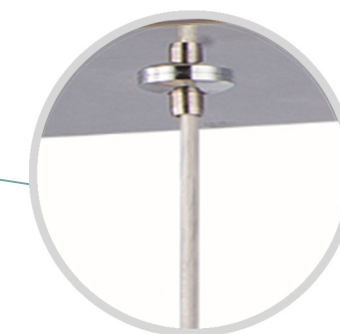

The
POLKA
E20771-18PC

Adjustable up to
120" inches

Polished Chrome
finish

Heavy clear pressed
glass shades with a
dimple pattern

3 watt LED modules
in a soft, warm 3000K
temperature