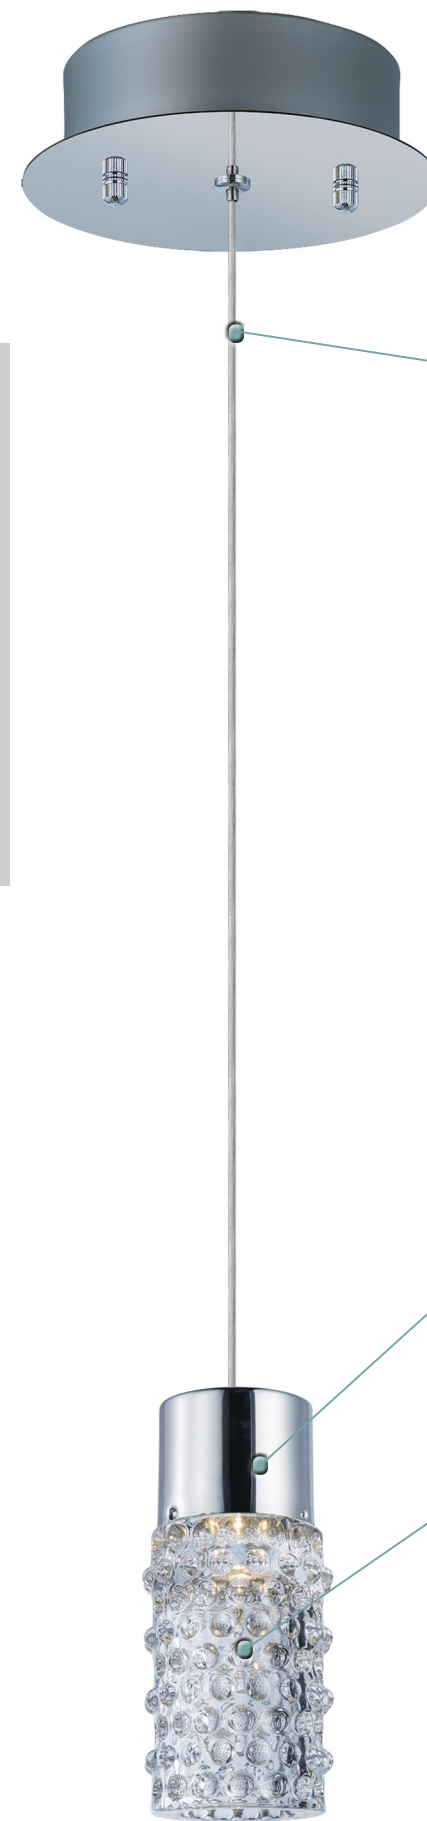

The
POLKA
E20771-18PC

Adjustable up to
120" inches

Polished Chrome
finish

Heavy clear pressed
glass shades with a
dimple pattern

3 watt LED modules
in a soft, warm 3000K
temperature