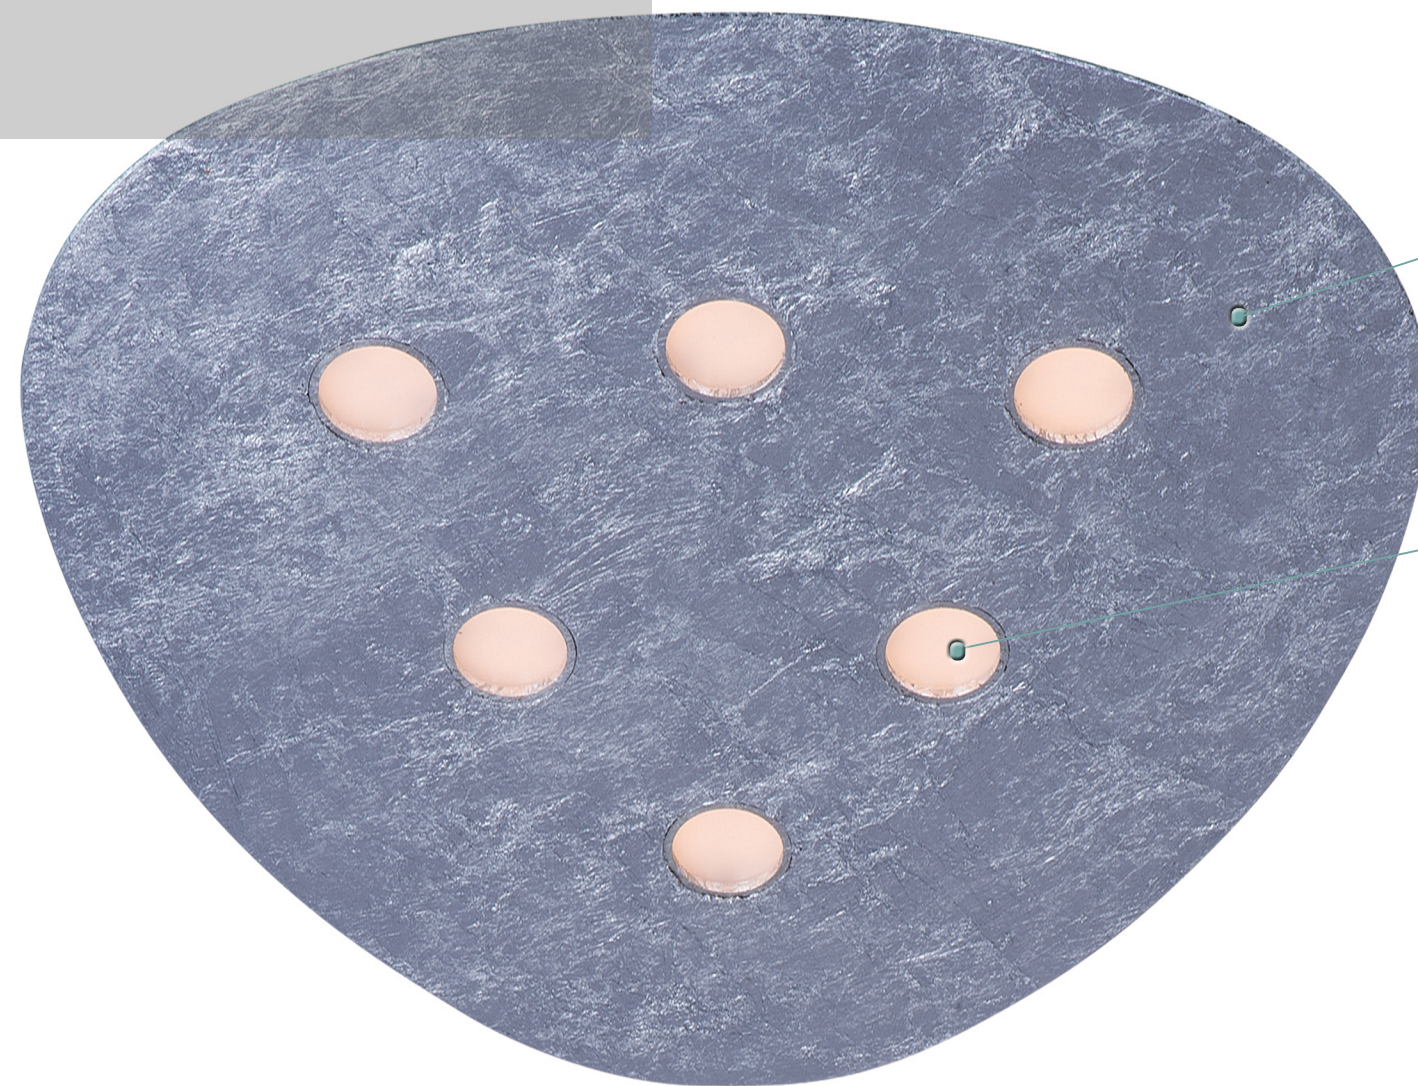

# The PALETTE

E20781-SF

Can be hung as a ceiling or wall mount

Flat aluminum palette finished in Silver Foil paint

Dimmable, high powered, 5 watt LED modules