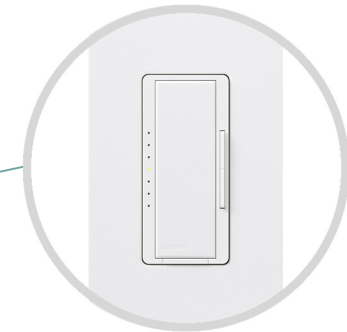

# The PALETTE

E20781-SF

Can be hung as a ceiling or wall mount

Flat aluminum palette finished in Silver Foil paint

Dimmable, high powered, 5 watt LED modules