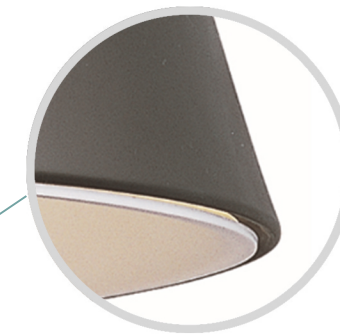

The
QUANTUM

E20906-BK

Adjustable

Fully Dimmable

Tapered cylinder open
at both the top and
bottom to allow both
up and down lighting

White acrylic diffuser