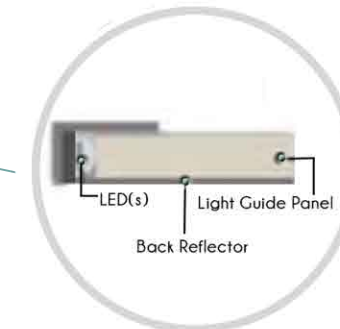

# TIMBALE

E21146-01PC

Series of round Die Cast rings finished in Polished Chrome

Many of the cast rings can be adjusted for direct light

Edge lit technology for soft even LED illumination