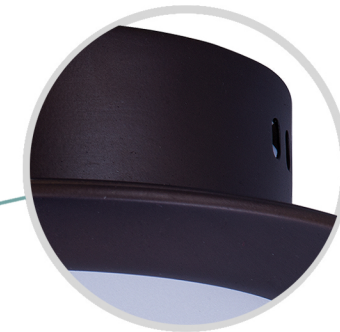

The
HILITE
E21160-01BZ

Acts like a substitute
for recessed lighting

Available in Polished
Chrome or Bronze
finish

Edge lit technology
for soft even LED
illumination