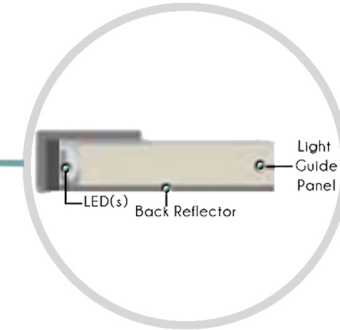

The
HILITE
E21160-01BZ

Acts like a substitute
for recessed lighting

Available in Polished
Chrome or Bronze
finish

Edge lit technology
for soft even LED
illumination