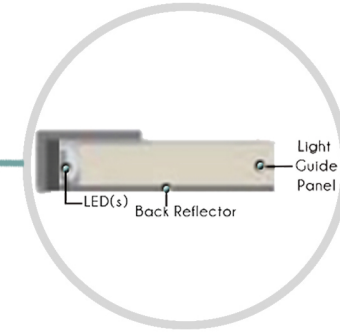

The
HILITE
E21160-01PC

Acts like a substitute
for recessed lighting

Available in Polished
Chrome or Bronze
finish

Edge lit technology
for soft even LED
illumination