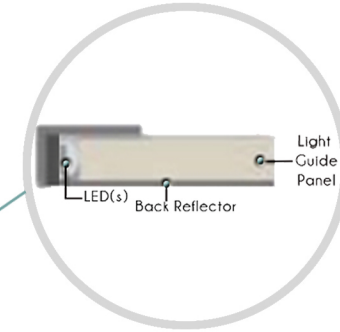

The
HILITE

E21165-01BZ

Adjustable up to
120" inches

Available in Bronze
or Polished Chrome
finish

Frosted acrylic fonts
are lit for accent
lighting

Edge lit technology
for soft even LED
illumination