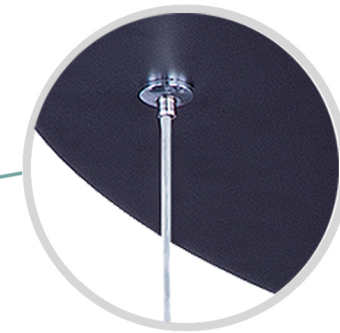

The
HILITE

E21165-01BZ

Adjustable up to
120" inches

Available in Bronze
or Polished Chrome
finish

Frosted acrylic fonts
are lit for accent
lighting

Edge lit technology
for soft even LED
illumination