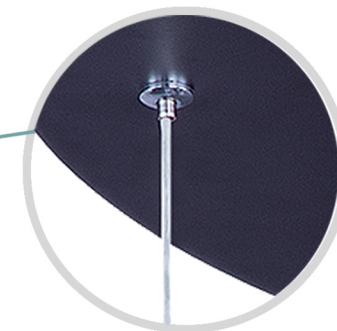

The  
**HILITE**  
E21166-01BZ

Adjustable up to  
120" inches

Available in Bronze  
or Polished Chrome  
finish

Frosted acrylic fonts  
are lit for accent  
lighting

Edge lit technology  
for soft even LED  
illumination