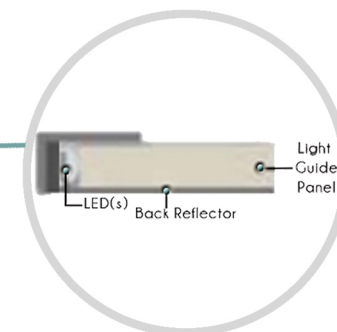

The  
**HILITE**  
E21166-01BZ

Adjustable up to  
120" inches

Available in Bronze  
or Polished Chrome  
finish

Frosted acrylic fonts  
are lit for accent  
lighting

Edge lit technology  
for soft even LED  
illumination