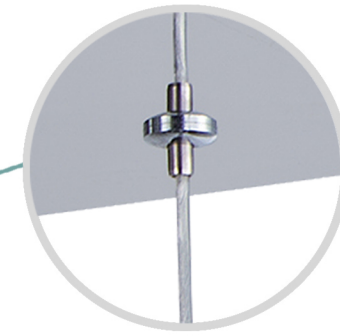

The  
**HILITE**  
E21166-01PC

Adjustable up to  
120" inches

Available in Bronze  
or Polished Chrome  
finish

Frosted acrylic fonts  
are lit for accent  
lighting

Edge lit technology  
for soft even LED  
illumination