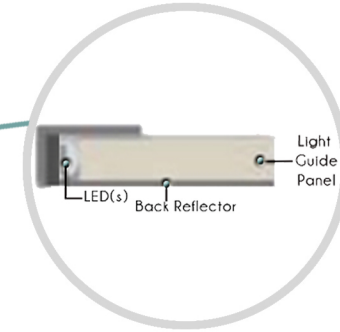

The  
**HILITE**  
E21166-01PC

Adjustable up to  
120" inches

Available in Bronze  
or Polished Chrome  
finish

Frosted acrylic fonts  
are lit for accent  
lighting

Edge lit technology  
for soft even LED  
illumination