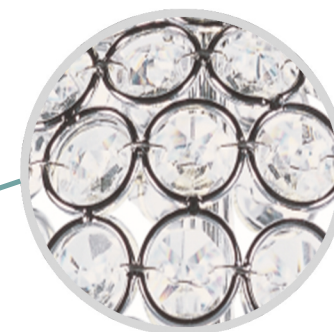

The
PARASOL

E24491-20PC

Adjustable up to
120" inches

Polished Chrome
finish

Hand set individual
beveled crystal
beads

Dimmable LED drivers