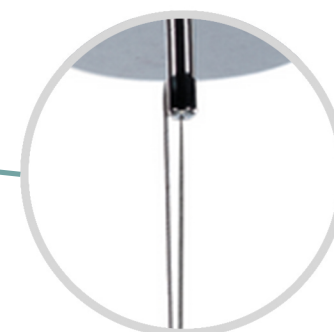

The
PARASOL

E24491-20PC

Adjustable up to
120" inches

Polished Chrome
finish

Hand set individual
beveled crystal
beads

Dimmable LED drivers