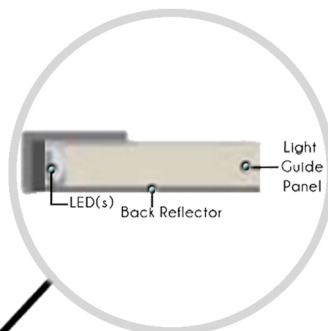

Adjustable up to 120" inches

Available in Bronze or Polished Chrome finish

Frosted acrylic shades are lit for accent lighting

Edge lit technology for soft even LED illumination