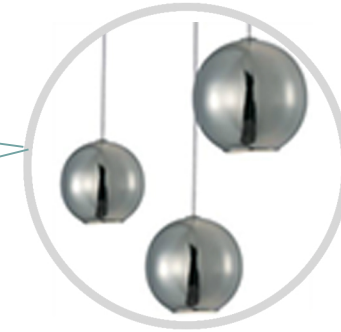

Adjustable up to 120"

Mirror like Polished Chrome globes

Various size globes

Each globe contains a high power LED and is dimmable