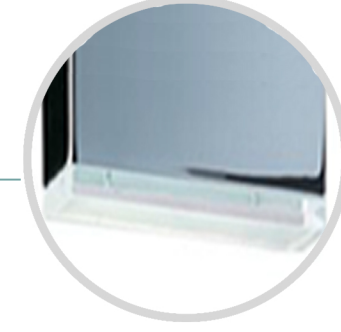

Adjustable fixture up to 120"

Rectangular blocks of lustrous Polished Chrome

Available as single pendant or multi pendants of 6,8, and 12 light configurations

White acrylic diffuser