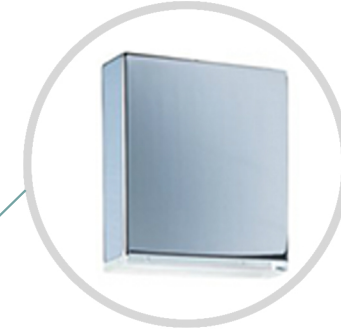

Adjustable fixture up to 120"

Rectangular blocks of lustrous Polished Chrome

Available as single pendant or multi pendants of 6,8, and 12 light configurations

White acrylic diffuser