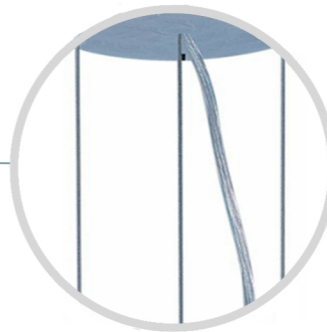

Polished Chrome canopy

Adjustable fixture up to 130"

Bright-cut twisted aluminum tubes for amplified reflection and refraction

Features hanging K9 crystal beads