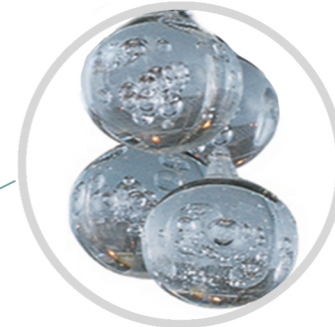

Adjustable telescope stems up to 56"

Polished Chrome stainless steel frames etched in a geometric pattern

Bright-cut twisted aluminum tubes

Round crystal bubble orbs