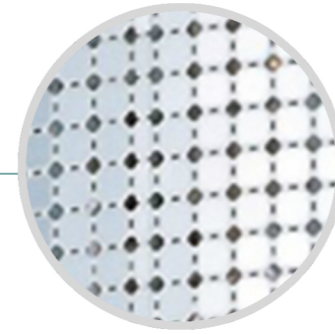

Adjustable telescope stems up to 56"

Polished Chrome stainless steel frames etched in a geometric pattern

Bright-cut twisted aluminum tubes

Round crystal bubble orbs