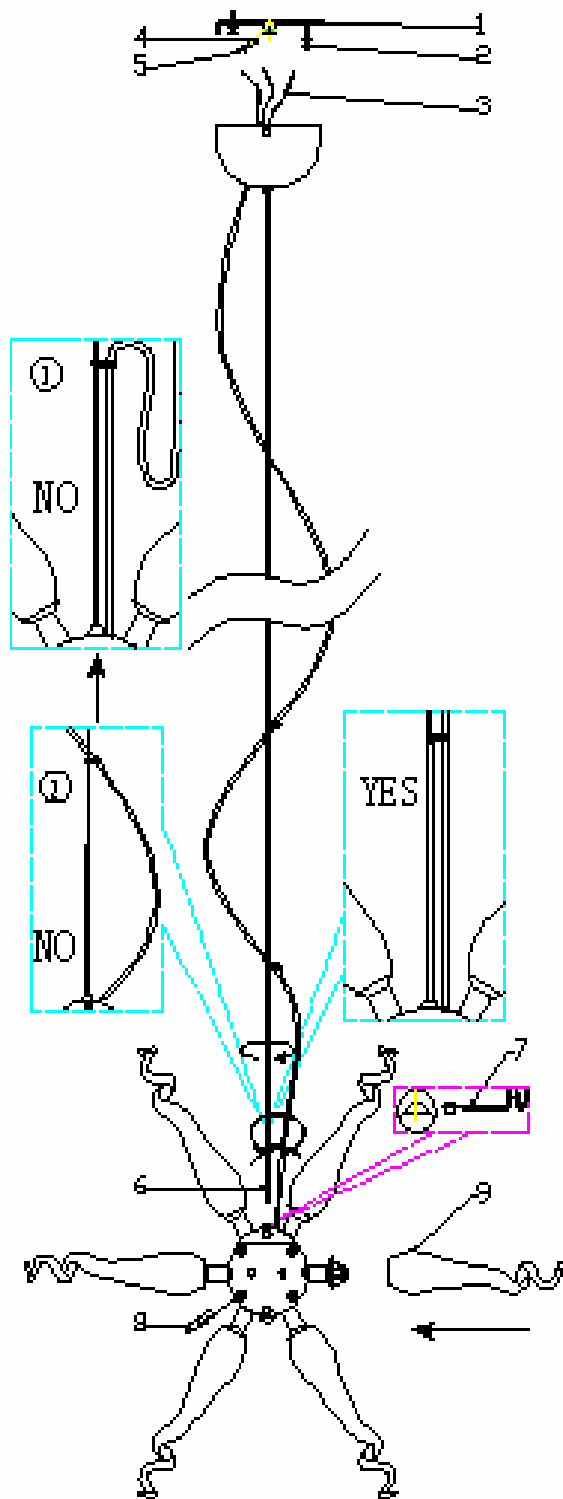

INSTALLATION INSTRUCTION

Item No. : E20005

FEATURE

● Lamp Type: G4 8 x Max. 20W 12V~