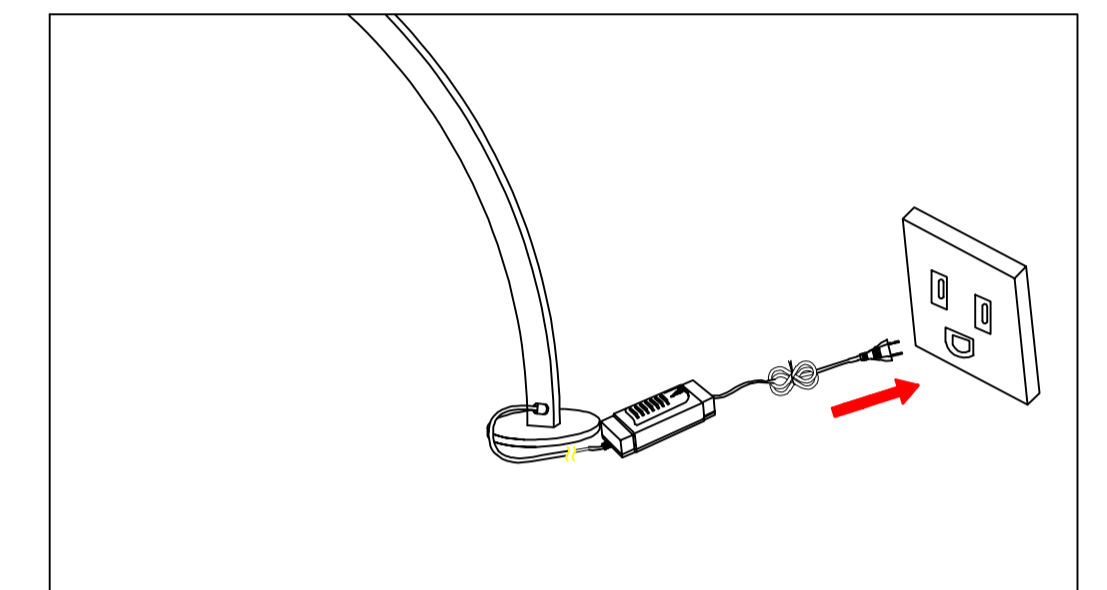

Contemporary Lighting

PRODUCT NAME: Arc
ITEM NUMBER: E20242-BBK

Please consult your electrician for hanging fixture and wiring.

Bulbs (Integrated): LED 11W

MADE IN CHINA
Page 1 of (2)

IMPORTANT: Turn off the power at the main fuse or circuit breaker box before starting installation

Locate all hardware & components before discarding packaging

1.)

Step 1: put the electric plug into the socket.

2.)

Step 2: slide left and right dimmable.

Cleaning & Care:
Clean with soft cloth and a mild detergent.
Do not use abrasive cleaner.