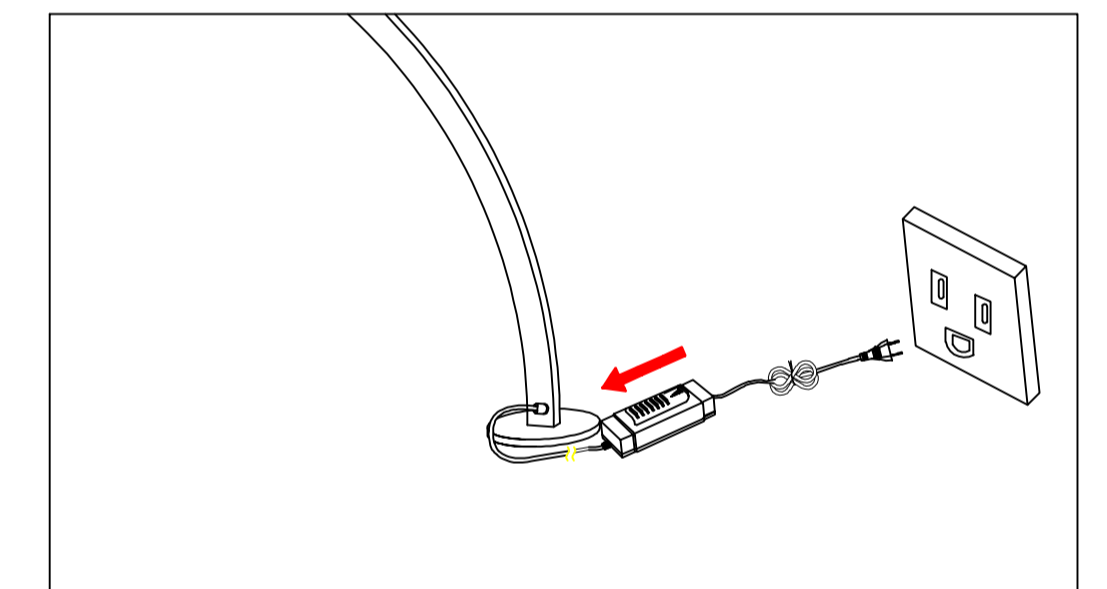

Contemporary Lighting

PRODUCT NAME: Arc
ITEM NUMBER: E20242-BBK

Please consult your electrician for hanging fixture and wiring.

Bulbs (Integrated): LED 11W

MADE IN CHINA
Page 1 of (2)

IMPORTANT: Turn off the power at the main fuse or circuit breaker box before starting installation

Locate all hardware & components before discarding packaging

1.)

Step 1: put the electric plug into the socket.

2.)

Step 2: slide left and right dimmable.

Cleaning & Care:
Clean with soft cloth and a mild detergent.
Do not use abrasive cleaner.