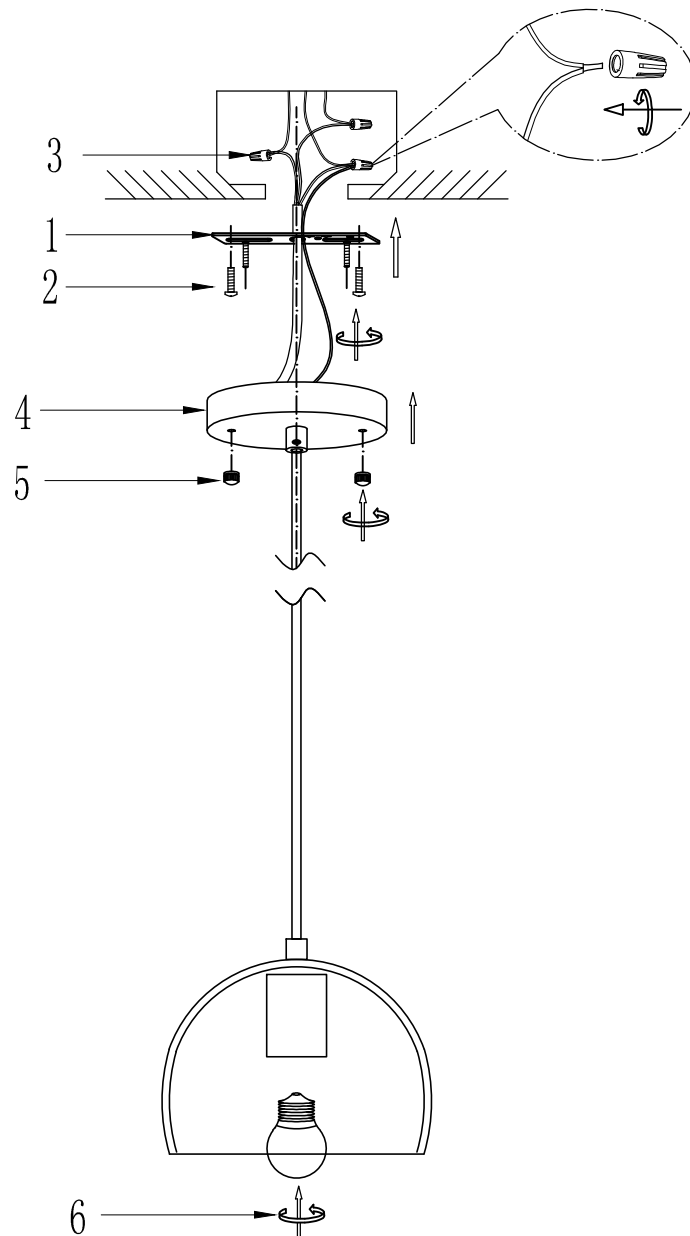

Contemporary
Lighting™

Installation Instructions Model E20481-WT

FEATURE

● Lamp Type: E26 1xMAX 100W 120V~60HZ

The lamp is for indoor use only