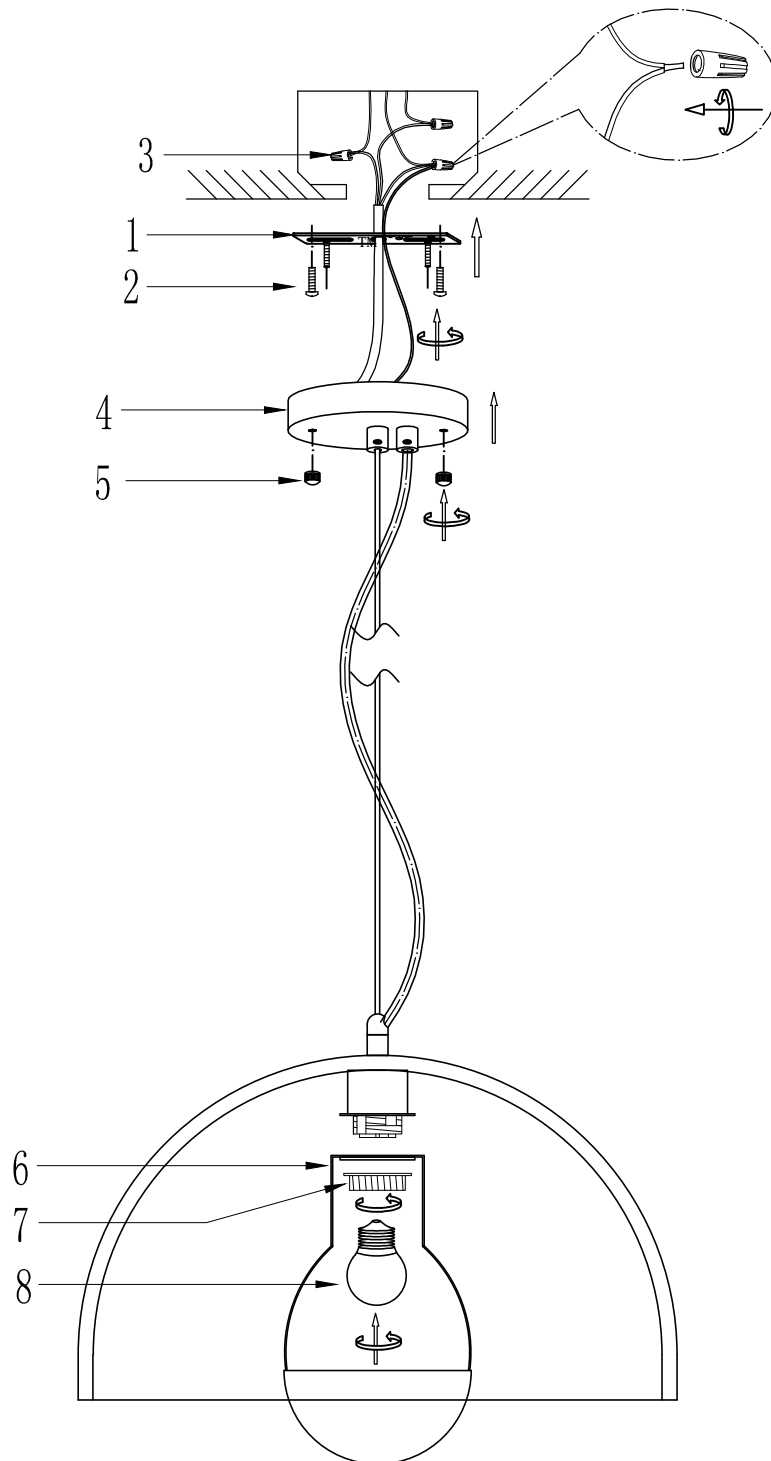

Contemporary
Lighting™

Installation Instructions Model E20485-WT

FEATURE

● Lamp Type: E26 1xMAX 100W 120V~60HZ

The lamp is for indoor use only