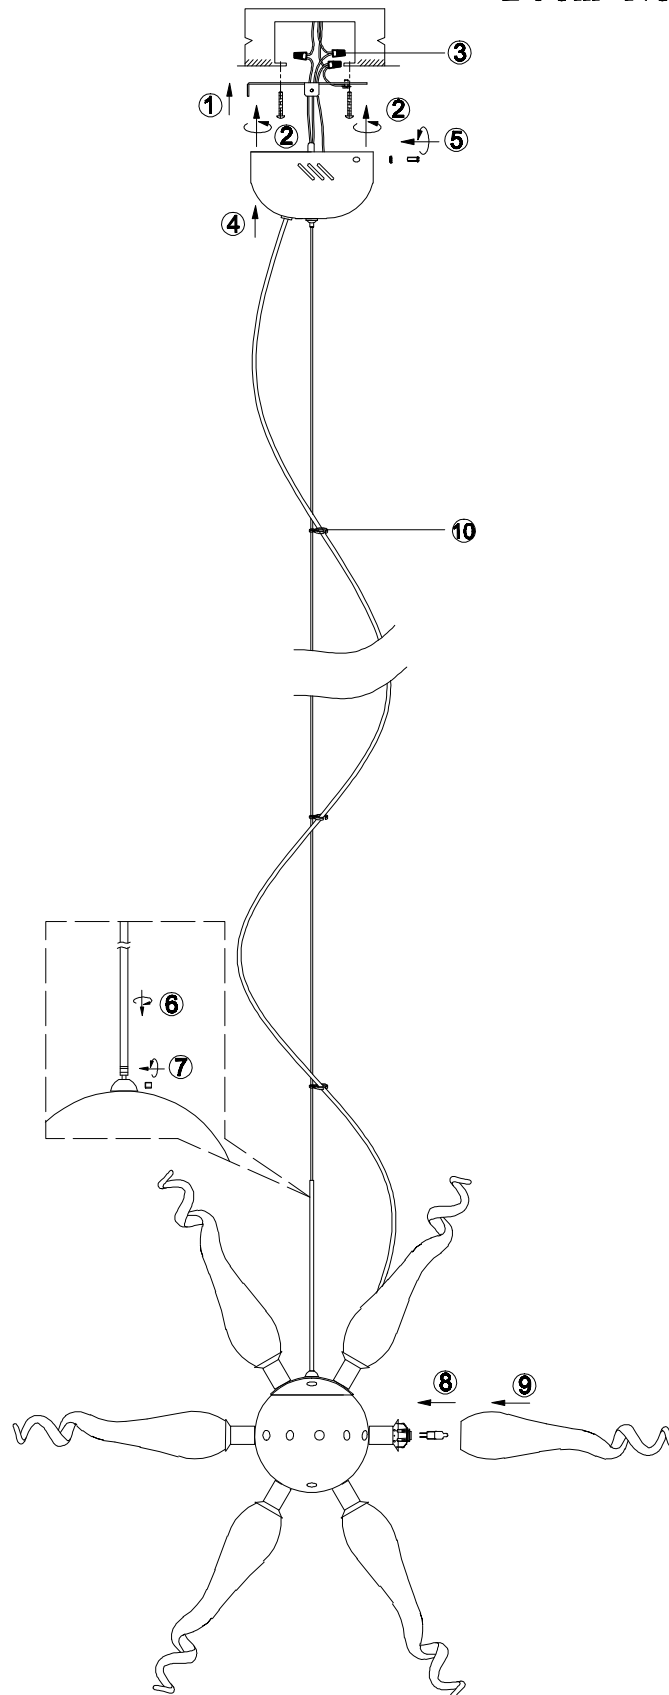

INSTALLATION INSTRUCTION

Item No. : E21005

FEATURE

- Lamp Type: G4 16 x Max. 10W 12V~