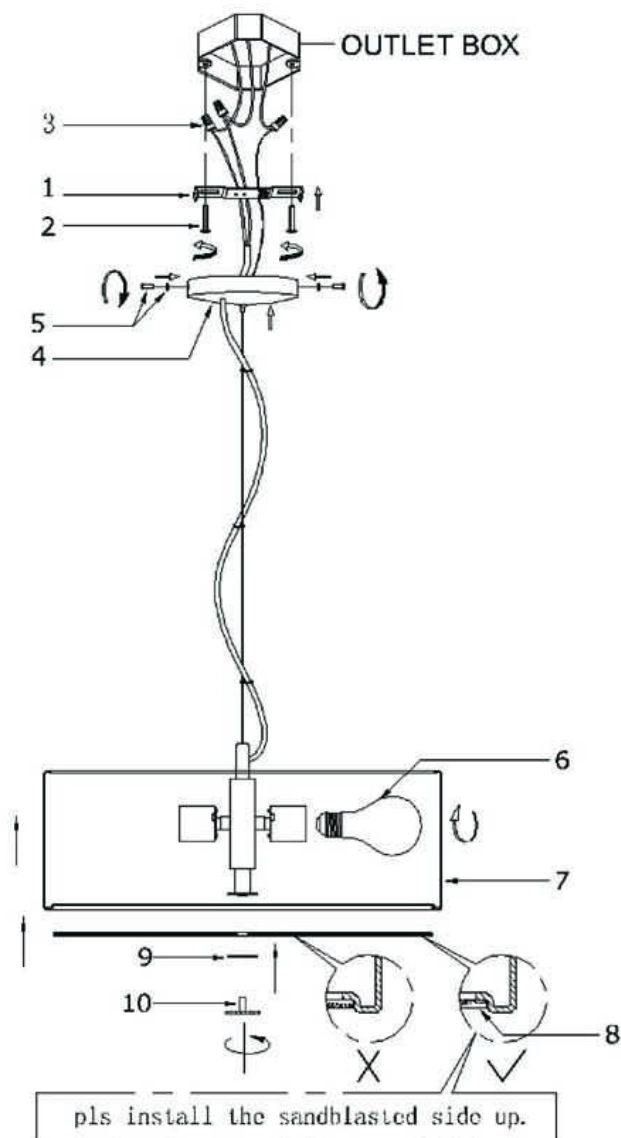

# INSTALLATION INSTRUCTION

Item NO.: E22701

## FEATURE

- Lamp Type: E26 3x MAX 60W 120V~ 60HZ
- The lamp for indoor use only