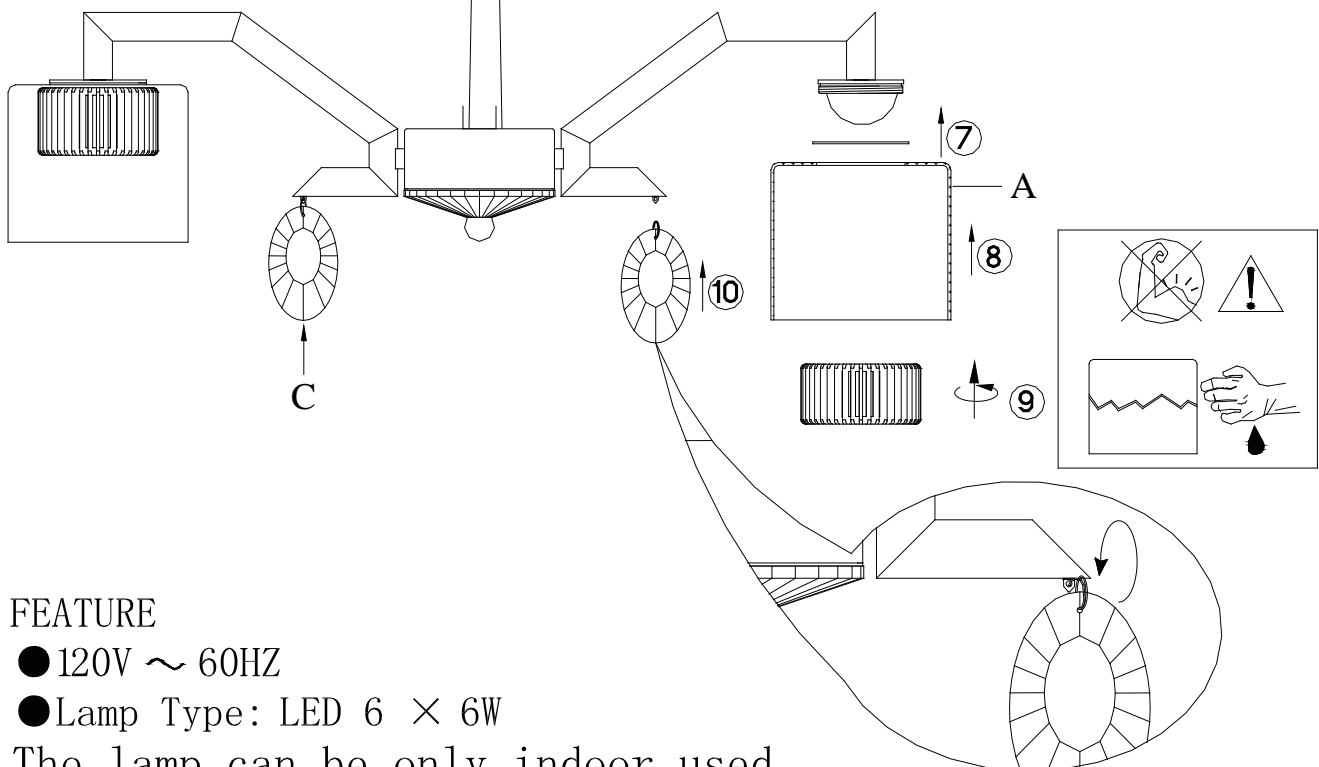

## Model E23067-18PC

Code	ET2#	Size	Q'ty
A	EGLS23060-18	W4.75"*H3.95"	6
B	ECRV002-18	W3.95"*H0.7"	2
C	ECRY23067-18	L3"*W1.8"*H1"	6

B —