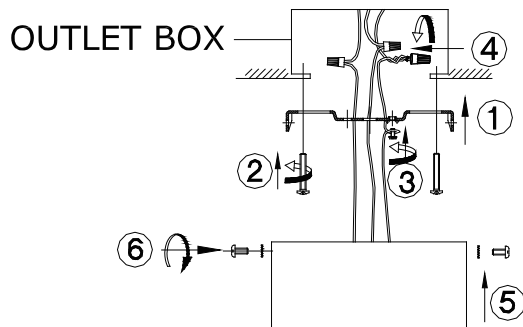

## Model E23067-18PC

Code	ET2#	Size	Q'ty
A	EGLS23060-18	W4.75"*H3.95"	6
B	ECRV002-18	W3.95"*H0.7"	2
C	ECRY23067-18	L3"*W1.8"*H1"	6

B —