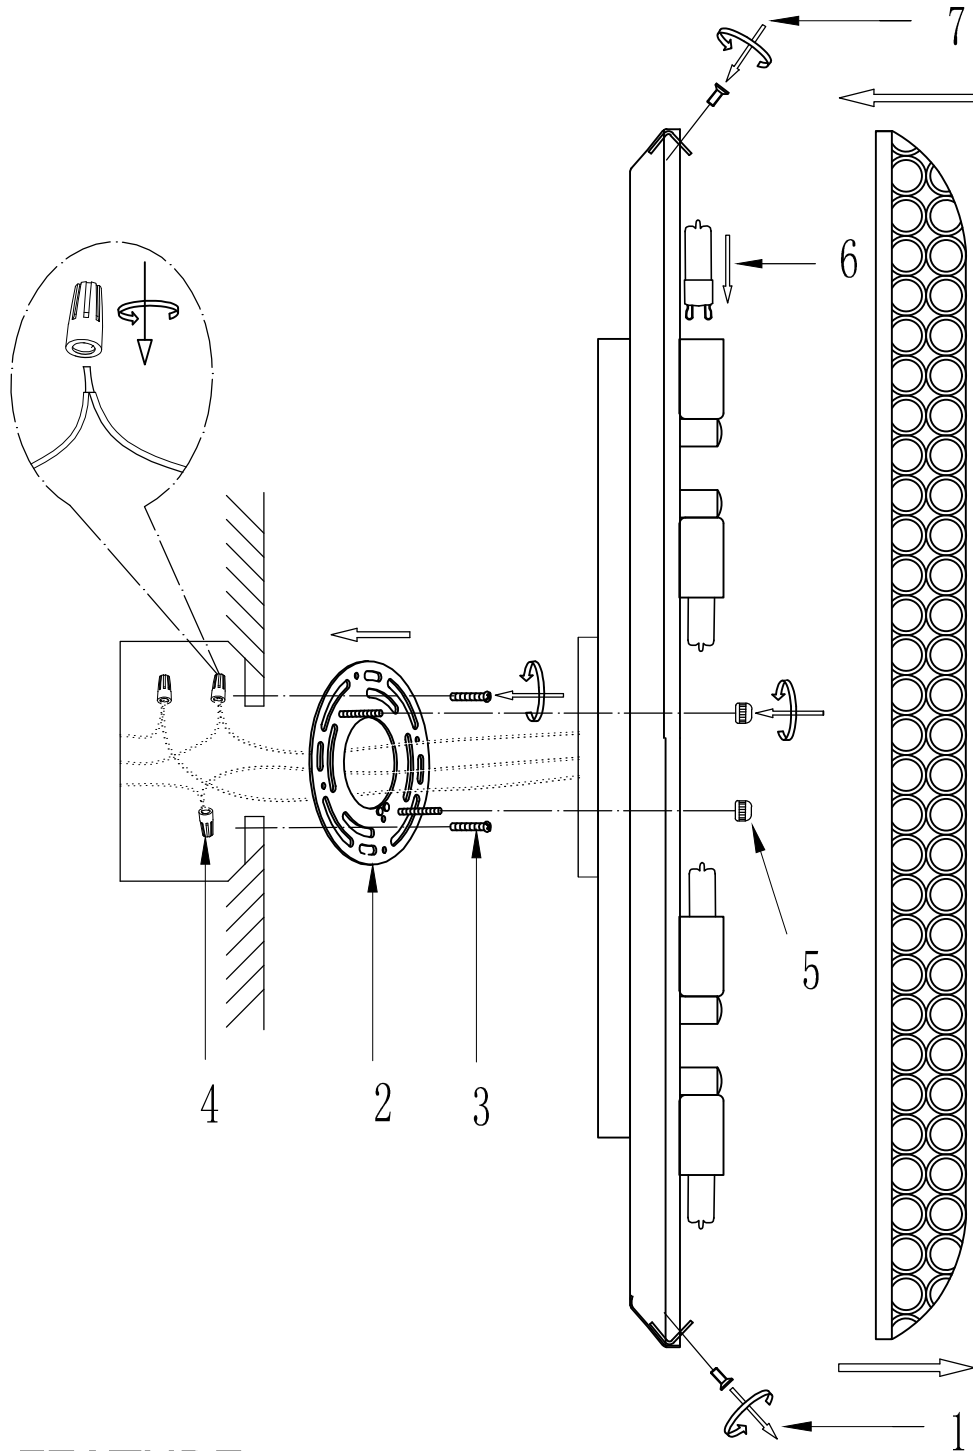

# Installation Instructions Model E24041-20PC