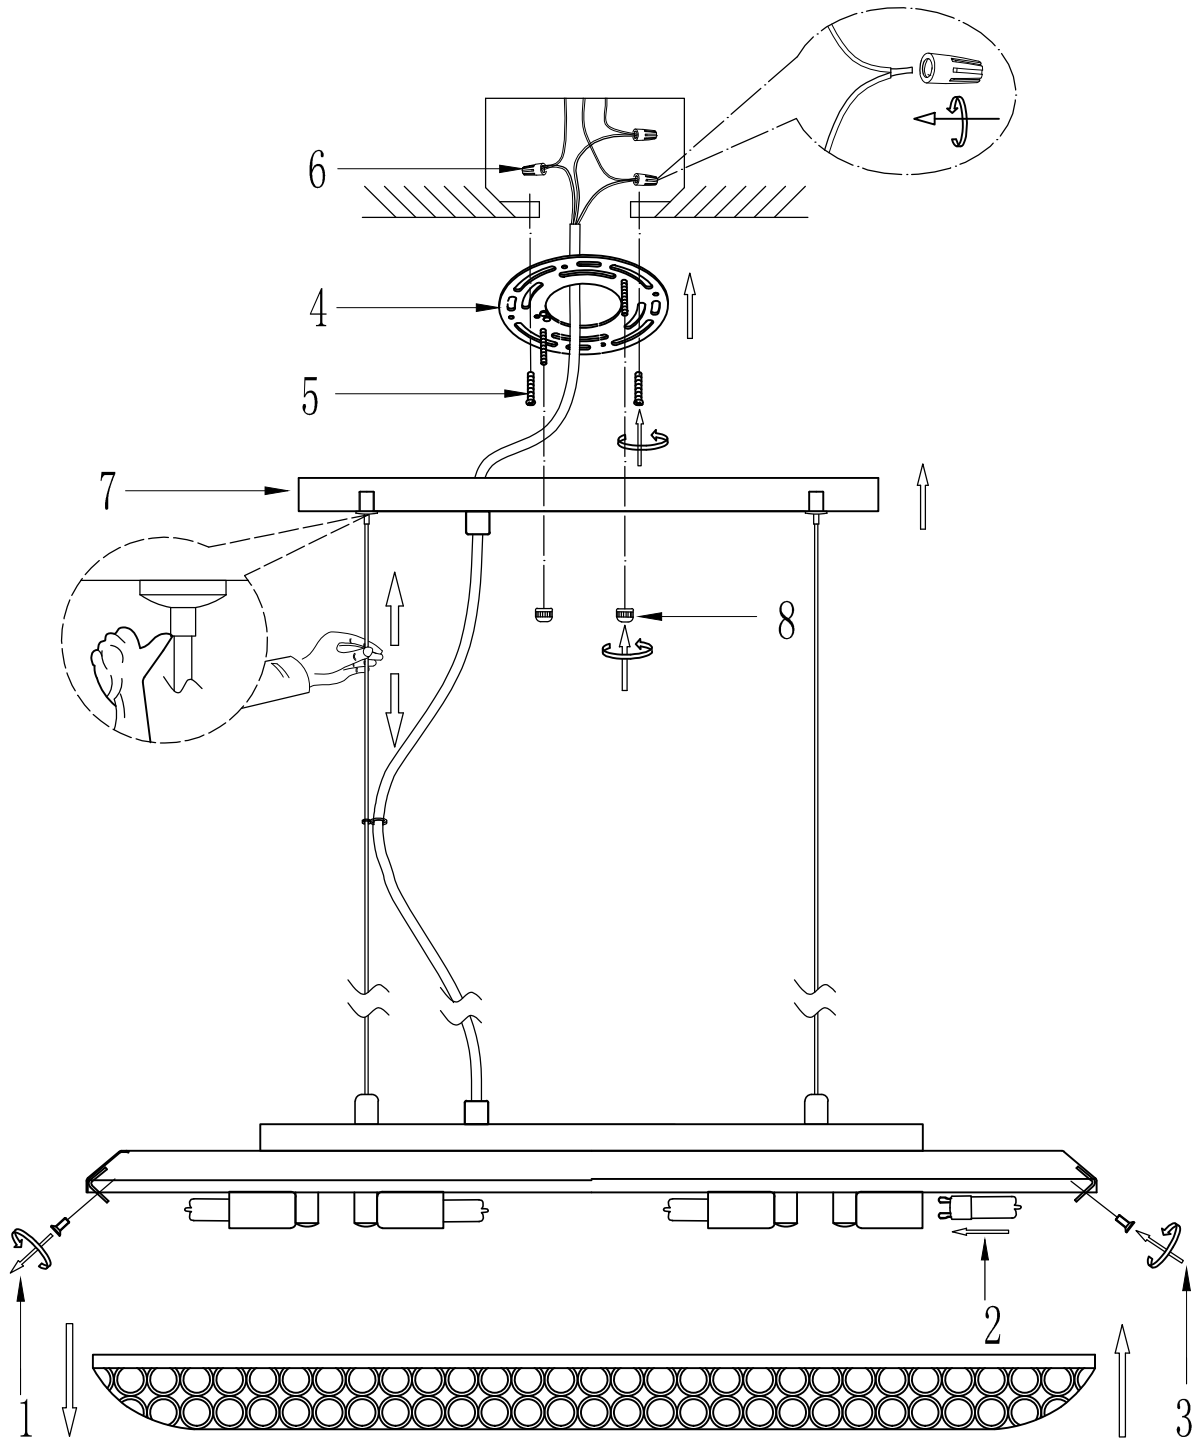

Contemporary
Lighting™

Installation Instructions Model E24042-20PC

FEATURE

● Lamp Type: G9 4xMAX 40W 120V~60HZ

The lamp is for indoor use only