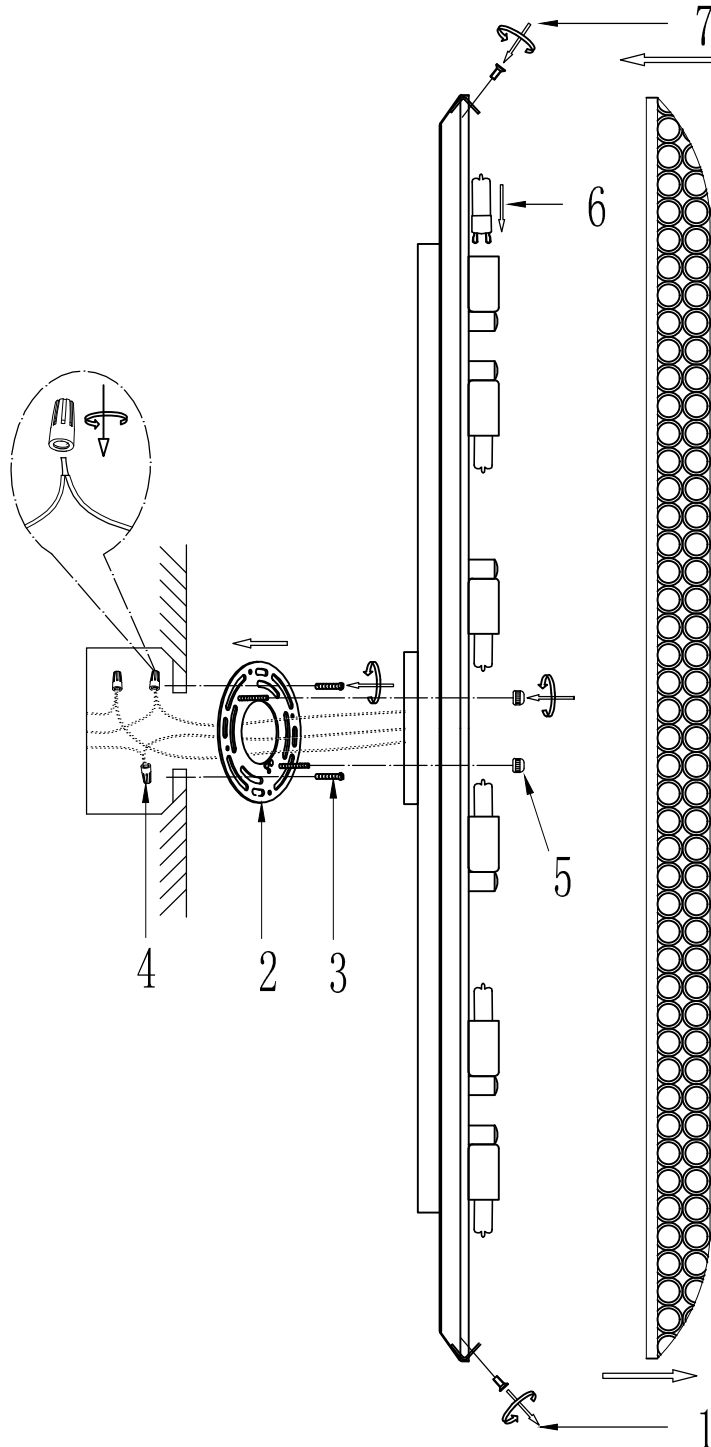

Contemporary
Lighting™

Installation Instructions Model E24043-20PC

FEATURE

● Lamp Type: G9 6xMAX 40W 120V~60HZ

The lamp is for indoor use only