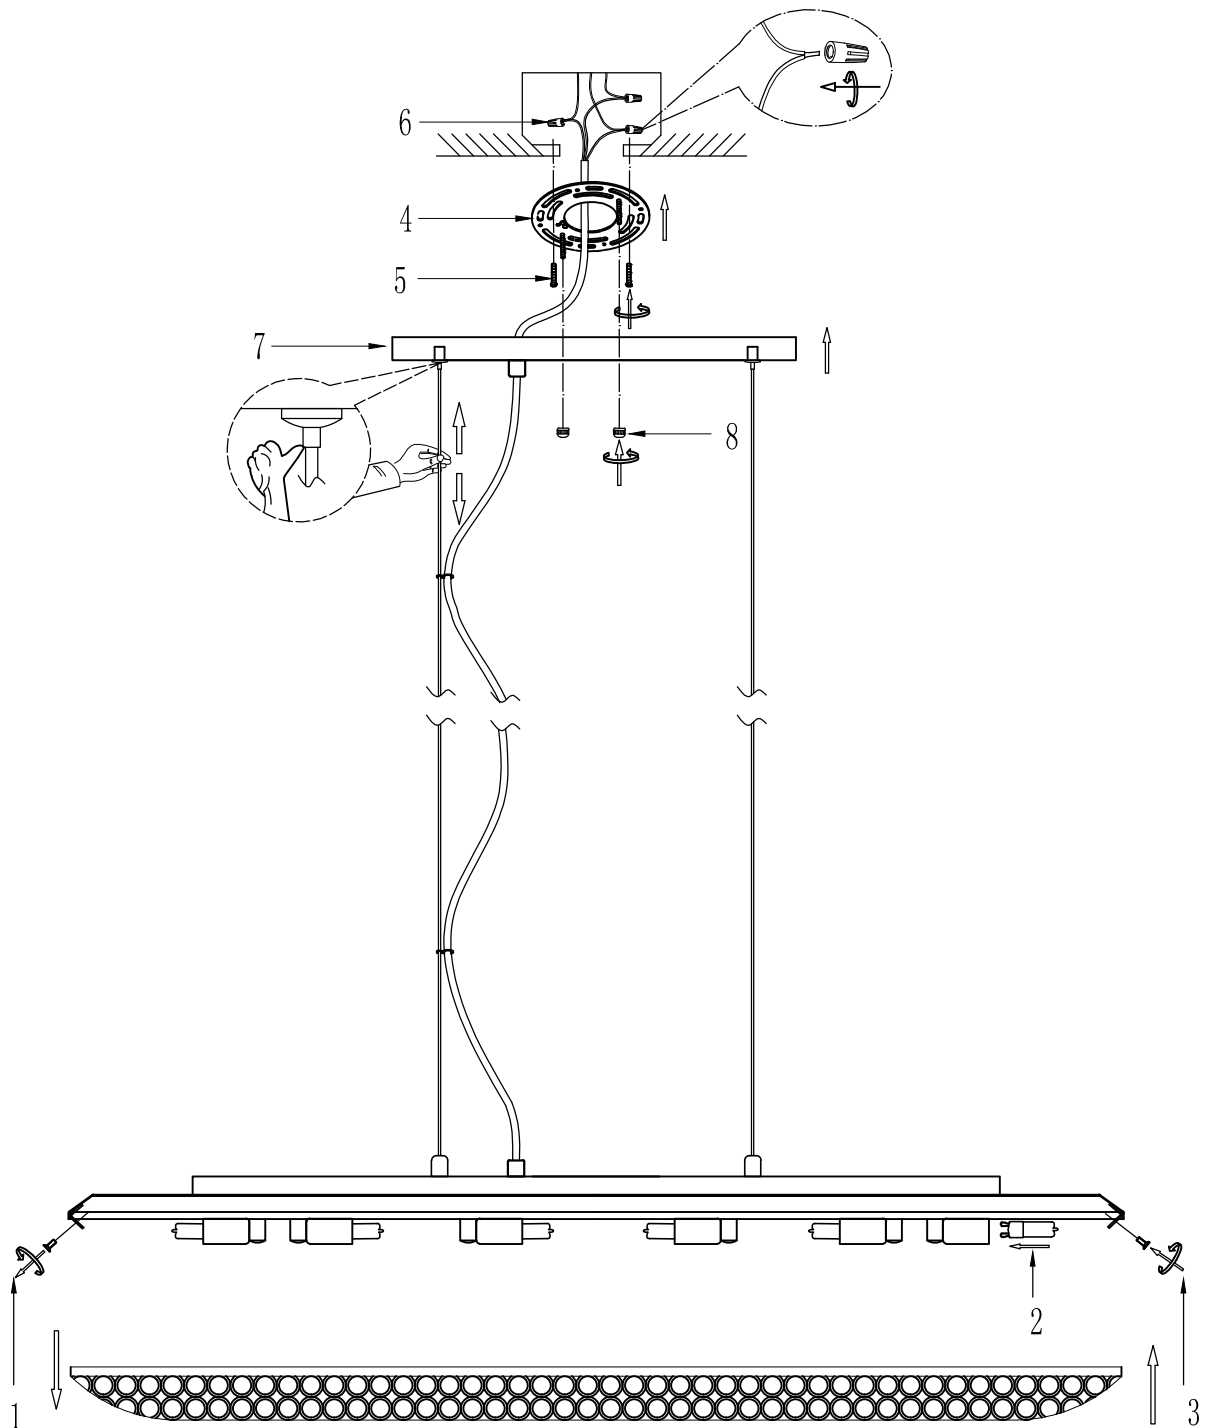

Contemporary
Lighting™

Installation Instructions Model E24044-20PC

FEATURE

● Lamp Type: G9 6xMAX 40W 120V~60HZ

The lamp is for indoor use only