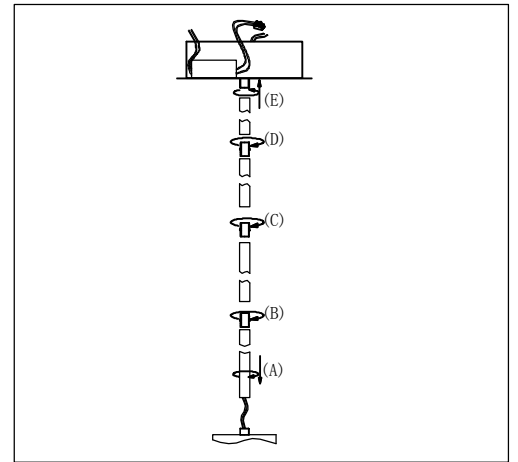

(A)
Mounting Bracket

(I)
Finial

(J)

(K)

Locate all hardware & components before discarding packaging

1.)

Step.1: Run wire through stems and combine stem lengths to meet desired mounting height.

2.)

Step.2: Using wire terminal block in the canopy, wire the low voltage red/black wire to the driver accordingly! Connect red wire to red, black wire to black.

3.)

Step.3: Remove mounting bracket (G) from fixture and install to electrical box.