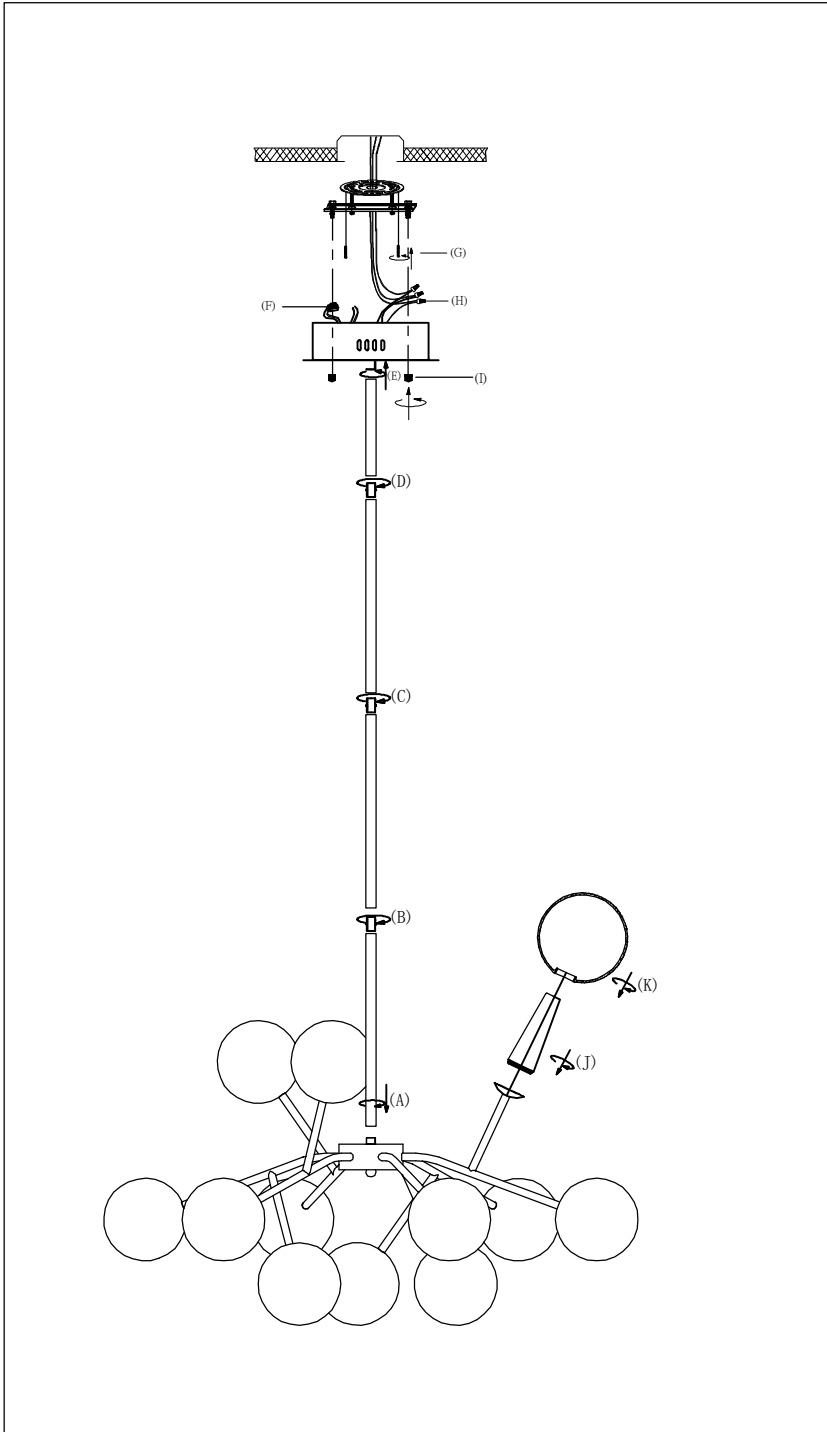

Contemporary Lighting

PRODUCT NAME: Satellite
ITEM NUMBER: E24284-24

Please consult your electrician for hanging fixture and wiring.

The fixture is designed to dim with a standard Triac forward phase dimmer. Dimming levels will vary by dimmer.

Warning! Wires need to be connected to driver found in canopy and should not be connected directly to power source or a short may occur.

IMPORTANT: Turn off the power at the main fuse or circuit breaker box before starting installation

(A)
Mounting Bracket

(I)
Finial

(J)

(K)

Locate all hardware & components before discarding packaging

1.)

Step.1: Run wire through stems and combine stem lengths to meet desired mounting height.

2.)

Step.2: Using wire terminal block in the canopy, wire the low voltage red/black wire to the driver accordingly! Connect red wire to red, black wire to black.

3.)

Step.3: Remove mounting bracket (G) from fixture and install to electrical box.