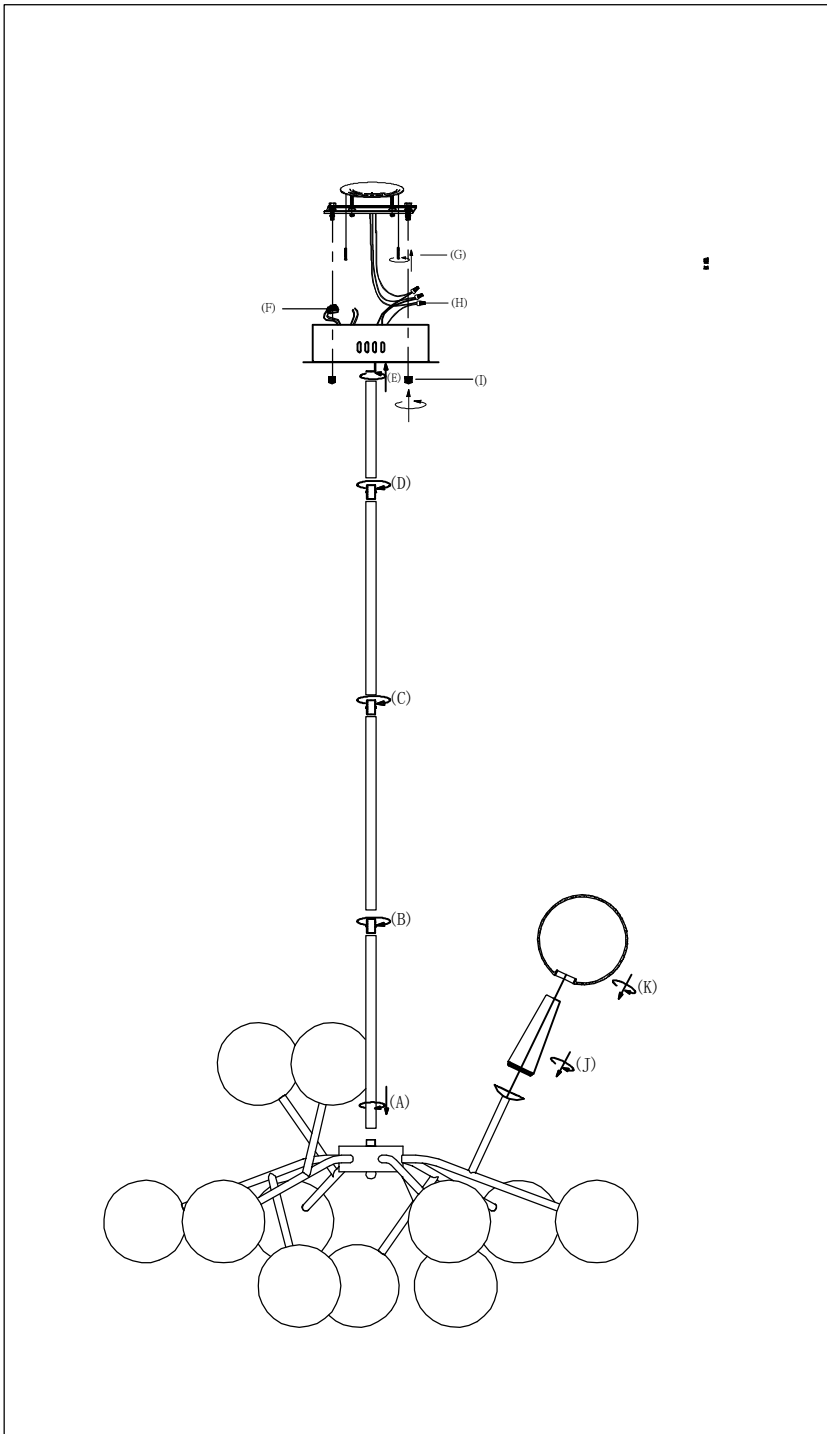

Contemporary Lighting

PRODUCT NAME: Satellite
ITEM NUMBER: E24284-24

Please consult your electrician for hanging fixture and wiring.

The fixture is designed to dim with a standard Triac forward phase dimmer. Dimming levels will vary by dimmer.

Step.2: Using wire terminal block in the canopy, wire the low voltage red/black wire to the driver accordingly! Connect red wire to red, black wire to black.

3.)

Step.3: Remove mounting bracket (G) from fixture and install to electrical box.

(I)
Finial

(J)

(K)

Locate all hardware & components before discarding packaging

4.)

Step.4: Wire fixture to wires in outlet box.
Green wire is for Ground. Install fixture to bracket and tighten screws at the ends of the canopy to secure.

5.)

Step.5: Install fixture to bracket and tighten ball nuts (I) on the canopy to secure.

6.)

Step.6: Thread acrylic diffuser (J) to the candle base. Then thread glass (K) over diffuser.

Cleaning & Care:

Clean with soft cloth and a mild detergent.
Do not use abrasive cleaner.