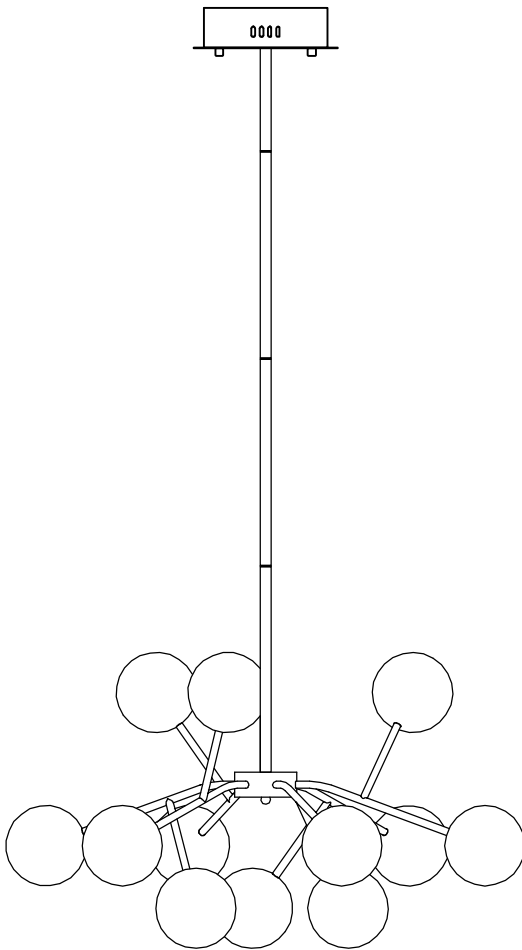

Contemporary Lighting

PRODUCT NAME: Satellite
ITEM NUMBER: E24284-24

Please consult your electrician for hanging fixture and wiring.

The fixture is designed to dim with a standard Triac forward phase dimmer. Dimming levels will vary by dimmer.

Step.2: Using wire terminal block in the canopy, wire the low voltage red/black wire to the driver accordingly! Connect red wire to red, black wire to black.

3.)

Step.3: Remove mounting bracket (G) from fixture and install to electrical box.

ITEM NUMBER: E24284-24
Acrylic Diffuser & Glass