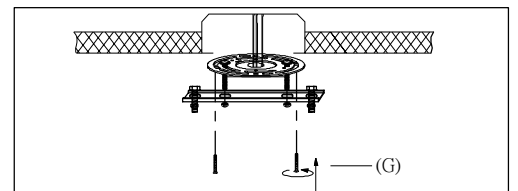

(A)
Mounting Bracket

(I)
Finial

(J)

(K)

Locate all hardware & components before discarding packaging

1.)

Step.1: Run wire through stems and combine stem lengths to meet desired mounting height.

2.)

Step.2: Using wire terminal block in the canopy, wire the low voltage red/black wire to the driver accordingly! Connect red wire to red, black wire to black.

3.)

Step.3: Remove mounting bracket (G) from fixture and install to electrical box.