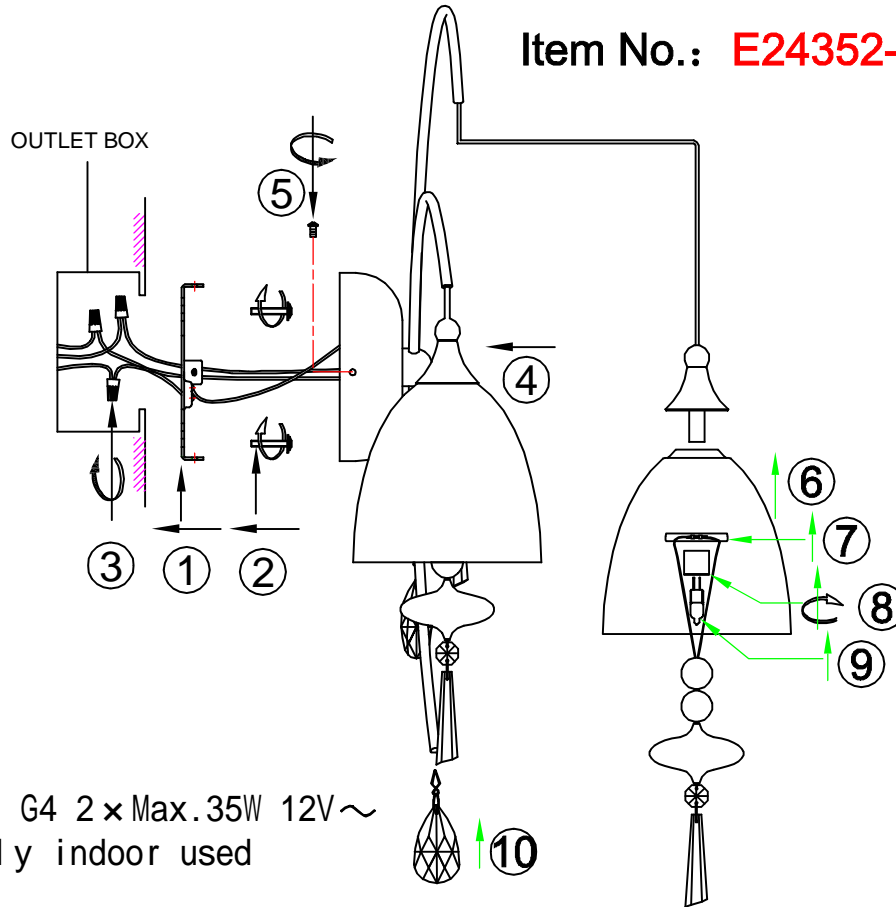

# INSTALLATION INSTRUCTION

Item No.: **E24352-11PC**

## FEATURE

120V ~ 60Hz

Lamp Type: "Xenon" G4 2 × Max. 35W 12V ~

The lamp can be only indoor used