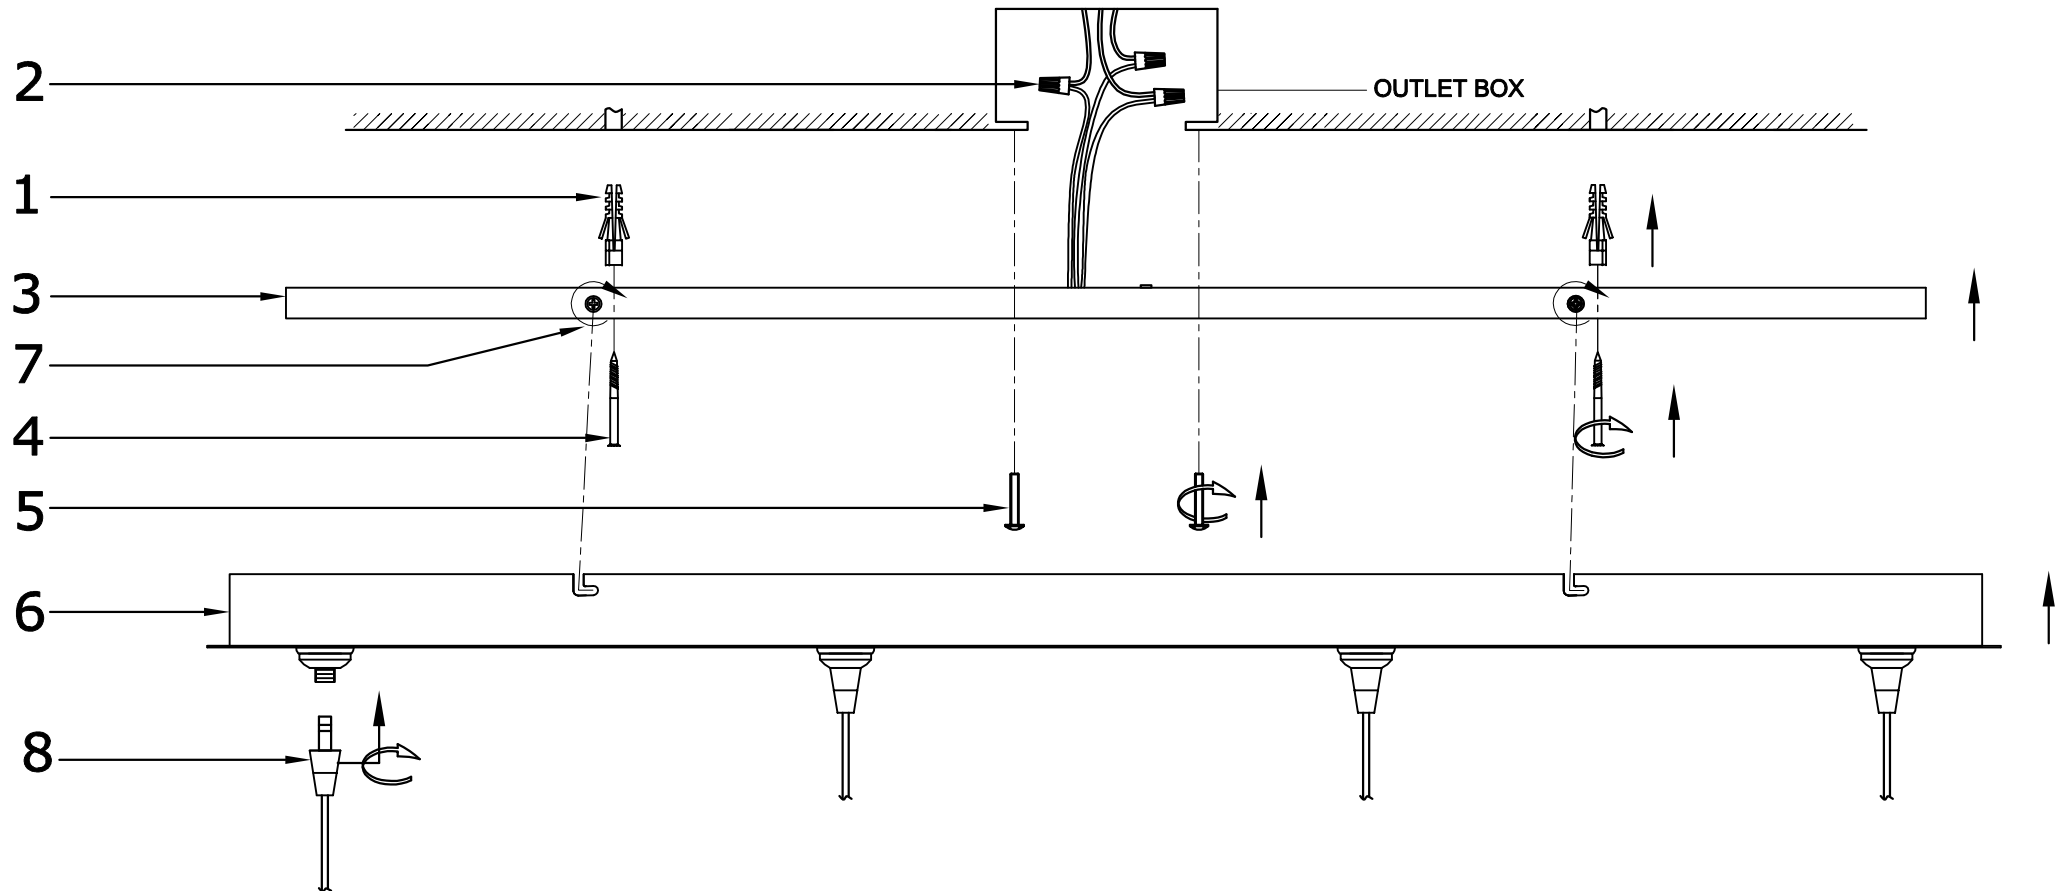

INSTALLATION INSTRUCTION

Item No. : EC95014-SN

FEATURE

- 4 X Max 20W 12V~ G4 OR Max 50W 12V~ G6.35

The lamp is for indoor use only

If in doubt, consult a qualified electrician or contact your retail outlet. Ensure that you always install the fitting to the relevant regulations. Certain regulations indicate that lighting fittings should be installed by a qualified electrician.