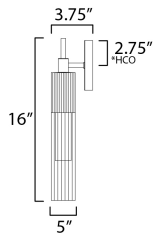

LAMPING

INPUT VOLTAGE : 120-277V
LUMENS : 400 Rated (240 Del.)
BULB : 1 x 5W LED PCB Integrated , 5W Total
BULB INCLUDED : (Integrated)
DIMMABLE : 3-in-1: Triac, ELV, or 0-10V
CRI : 90 CRI
COLOR_TEMP : 3000K
LIGHTING_DIRECTION : Down