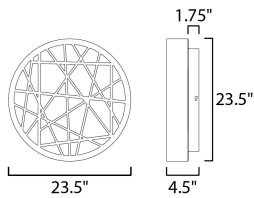

**PRODUCT DESCRIPTION**

Large scale LED ceiling fixtures finished in Black with our ever-popular Inca pattern on the bottom are a welcome addition to our line. High lumen output makes for excellent light sources in larger interior areas.

**MEASUREMENTS**

DIMENSION : 23.5" L x 23.5" W x 4.5" H  
 CANOPY : 23.5" W x 1.75" H x 23.5" L  
 HANGING WEIGHT : 10.56 lb

**LAMPING**

INPUT VOLTAGE : 120V  
 LUMENS : 4,725 Rated (3,300 Del.)  
 BULB : 1 x 68W LED PCB Integrated , 68W Total  
 BULB INCLUDED : (Integrated)  
 DIMMABLE : Triac CL  
 CRI : 80+ CRI  
 COLOR\_TEMP : 3000K