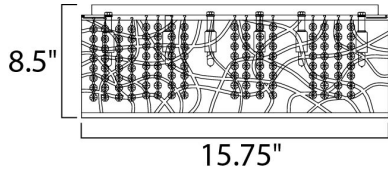

MEASUREMENTS

DIMENSION : 15.75" W x 8.75" H
 HANGING WEIGHT : 8 lb

LAMPING

INPUT VOLTAGE : 120V
 BULB : 7 x W LED G9 , 0W Total
 DIMMABLE : Y

FINISHES OPTION

-  Bronze (BZ)
-  Polished Chrome (PC)

GLASS

Clear and White 10