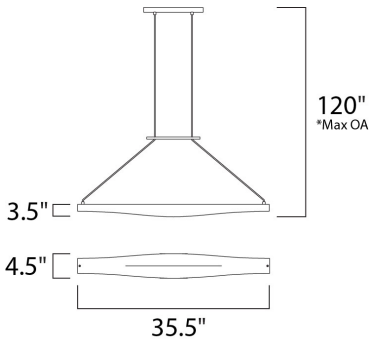

*max overall height

MEASUREMENTS

DIMENSION : 35.5" L x 4.5" W x 3.5" H
 MAX OAH : 120" OAH
 HANGING WEIGHT : 2.6 lb

LAMPING

INPUT VOLTAGE : V
 LUMENS : 2,000 Rated
 BULB : 1 x 21W Fluorescent 21W Total
 BULB INCLUDED : (Included)
 DIMMABLE : N
 COLOR_TEMP : 3000K