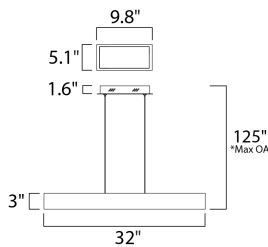

MEASUREMENTS

DIMENSION : 32" L x 0.5" W x 3" H
 MAX OAH : 125" OAH
 CANOPY : 9.8" W x 1.6" H x 9.8" L
 HANGING WEIGHT : 3.37 lb

LAMPING

INPUT VOLTAGE : 120V
 LUMENS : 1,330 Rated
 BULB : 1 x 19W LED PCB Integrated , 19W Total
 BULB INCLUDED : (Integrated)
 DIMMABLE : Triac CL
 CRI : 80+ CRI
 COLOR_TEMP : 3000K