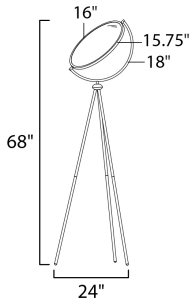

PRODUCT DESCRIPTION

Classic European design sure to bring interest wherever it is installed. Frames of Black hold edge lit discs which can be adjusted to direct the light. Soft and even illumination is provided by the 3000K LED which is adjustable by use of a dimmer.

MEASUREMENTS

DIMENSION : 24" L x 24" W x 68" H
 HANGING WEIGHT : 12.3 lb

LAMPING

INPUT VOLTAGE : 120V
 LUMENS : 2,310 Rated (2,145 Del.)
 BULB : 1 x 33W LED PCB Integrated , 33W Total
 BULB INCLUDED : (Integrated)
 DIMMABLE :
 CRI : 80+ CRI
 COLOR_TEMP : 3000K