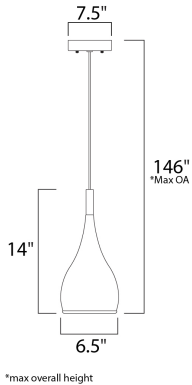

PRODUCT DESCRIPTION

Dripping from the ceiling in solitary beads, the Teardrop collection of pendants appears to glide into the room on a long, narrow cable that seems to stretch under the weight of a single, voluptuous, pear-shaped shade in either Satin Nickel, White, or Polished Chrome. Regardless of the finish, the incandescent bulb glows from within the curvaceous tear and generously spills its light into a warm pool below.

MEASUREMENTS

- DIMENSION : 6.5" W x 14" H
- MAX OAH : 146" OAH
- CANOPY : 7.5" W x 1" H x 7.5" L
- HANGING WEIGHT : 1.76 lb

LAMPING

- INPUT VOLTAGE : 120V
- BULB : 1 x 75W Incandescent E26 Medium , 75W Total
- BULB INCLUDED : (Not Included)
- DIMMABLE : Y