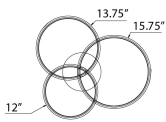

DIMENSION : 26" L x 15.75" W x 11.5" H  
 MAX OAH : 11.5" OAH  
 CANOPY : 2.75" H x 8.25" L  
 HANGING WEIGHT : 7.7 lb

**LAMPING**

INPUT VOLTAGE : 120V  
 LUMENS : 2,800 Rated (800 Del.)  
 BULB : 1 x 40W LED PCB Integrated , 40W Total  
 BULB INCLUDED : (Integrated)  
 DIMMABLE : 3-in-1: Triac, ELV, 0-10V  
 CRI : 90 CRI  
 COLOR\_TEMP : 3000K

**FINISHES OPTION**

-  Black / Gold (BKGLD)
-  White/Gold (WTGLD)

**MATERIAL**

Steel, Aluminum, Acrylic

**RATINGS**

cETLus  
 Dry Location

**ADDITIONAL**

RATED LIFE 50000 Hours  
 OPERATING TEMPERATURE:  
 -20°C (-4°F), 40°C (104°F)