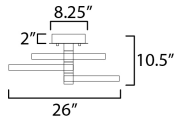

DIMENSION : 26" L x 15.75" W x 11.5" H  
 MAX OAH : 11.5" OAH  
 CANOPY : 2.75" H x 8.25" L  
 HANGING WEIGHT : 7.7 lb

**LAMPING**

INPUT VOLTAGE : 120V  
 LUMENS : 2,800 Rated (800 Del.)  
 BULB : 1 x 40W LED PCB Integrated , 40W Total  
 BULB INCLUDED : (Integrated)  
 DIMMABLE : 3-in-1: Triac, ELV, 0-10V  
 CRI : 90 CRI  
 COLOR\_TEMP : 3000K