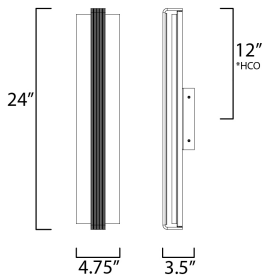

PRODUCT DESCRIPTION

A rippled horizontal bar in Polished Chrome illuminates hand-crafted artisanal Piastra-style glass. The glass's intricate texture creates an interesting light effect on the wall. Can be mounted either vertically as a wall sconce or horizontally over a mirror.

MEASUREMENTS

DIMENSION : 4.75" L x 3.5" W x 24" H x 3.5" Ext
BACK PLATE : 6.75" W x 1.25" H x 12" HCO
HANGING WEIGHT : 7.28 lb

LAMPING

INPUT VOLTAGE : 120V
LUMENS : 1,420 Rated (1,110 Del.)
BULB : 1 x 20W LED AC Integrated , 20W Total
BULB INCLUDED : (Integrated)
DIMMABLE : ELV or Triac CL
CRI : 90 CRI
COLOR_TEMP : 3000K
LIGHTING_DIRECTION : Indirect

FINISHES OPTION

Polished Chrome (PC)

GLASS

Ripple 124

MATERIAL

Aluminum, Steel, Glass

RATINGS

cETLus
Damp Location
ADA

ADDITIONAL

INSTALL UP/DOWN: Up/Down
RATED LIFE 50000 Hours
OPERATING TEMPERATURE:
-20°C (-4°F), 40°C (104°F)

Always consult a qualified electrician before installing any lighting product.