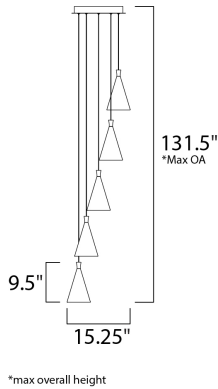

MEASUREMENTS

- DIMENSION : 15.25" L x 15.25" W x 9.5" H
- MAX OAH : 131.5" OAH
- CANOPY : 12.5" W x 1.5" H x 12.5" L
- HANGING WEIGHT : 9.26 lb

LAMPING

- INPUT VOLTAGE : 120V
- LUMENS : 2,520 Rated (1,780 Del.)
- BULB : 5 x 7.2W LED PCB Integrated , 36W Total
- BULB INCLUDED : (Integrated)
- DIMMABLE : Triac CL
- CRI : 80+ CRI
- COLOR_TEMP : 3000K