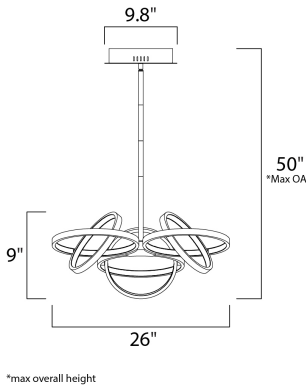

PRODUCT DESCRIPTION

A very unique and interesting design that features concentric bands of Polished Chrome or Black that rotate on 3 axis points and adjusts in multiple directions similar to a gyro. The edge of each slender band encases a small LED strip covered by a frosted lens. This work of art is so much more than just a lighting fixture.

MEASUREMENTS

DIMENSION : 26" L x 26" W x 9" H
 MAX OAH : 50" OAH
 CANOPY : 9.8" W x 2" H x 9.8" L
 HANGING WEIGHT : 9.02 lb

LAMPING

INPUT VOLTAGE : 120V
 LUMENS : 5,140 Rated (3,500 Del.)
 BULB : 6 x 73W LED PCB Integrated , 73W Total
 BULB INCLUDED : (Integrated)
 DIMMABLE : Triac CL
 CRI : 80+ CRI
 COLOR_TEMP : 3000K

FINISHES OPTION

 Black / Polished Chrome (BKPC)

MATERIAL

Metal, Aluminum, Acrylic

RATINGS

cETLus
 Dry Location

ADDITIONAL

ADJUSTABLE
 SLOPE: 30
 OPERATING TEMPERATURE:
 -20°C (-4°F), 40°C (104°F)