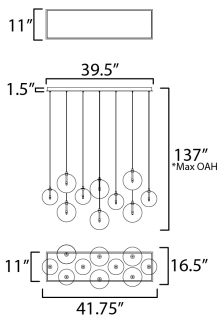

PRODUCT DESCRIPTION

An airy configuration of Clear blown glass globe shades in various sizes suspend on thin low voltage wires. Thin tubes finished in Black or Gold descend into the center of the globes where a small G4 LED lamp provides a spark of light.

MEASUREMENTS

DIMENSION : 15.5" L x 41.75" W x 8" H
 MAX OAH : 137" OAH
 CANOPY : 39.5" W x 1.5" H x 11" L
 HANGING WEIGHT : 16.3 lb

LAMPING

INPUT VOLTAGE : 120-277V
 LUMENS : 1,800 Rated (1,700 Del.)
 BULB : 1 x 1.8W G4 LED , 18W Total
 BULB INCLUDED : (Included)
 DIMMABLE : 3-in-1: Triac, ELV, or 0-10V
 CRI : 90 CRI
 COLOR_TEMP : 3000K

*max overall height

FINISHES OPTION

- Black (BK)
- Natural Aged Brass (NAB)

GLASS

Clear 18

MATERIAL

Steel, Glass

RATINGS