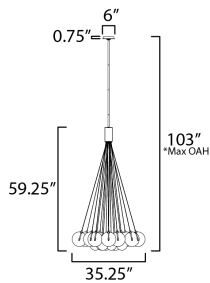

**PRODUCT DESCRIPTION**

Clusters of glass globes in various sizes and color are suspended from a central point and burst outward. Configurations include a 4-Light, 9-Light, and 12-Light cluster and can be mounted close to the ceiling or included down rods to extend the height. Choose from options of Clear or Frosted glass globe clusters paired with Satin Nickel frames for an airy transitional design or be bold with Mirror Smoked glass or a varied combination of the glass including amber tinted suspended on a Matte Black frame with thin black cables. Small-scaled LED G4 lamps are included with the fixtures and centered in the glass accentuating the scale of the glass.

**MEASUREMENTS**

DIMENSION : 35.25" L x 35.25" W x 59.25" H  
 MAX OAH : 103" OAH  
 CANOPY : 6" W x 0.75" H x 6" L  
 HANGING WEIGHT : 15.8 lb

**LAMPING**

INPUT VOLTAGE : 120-277V  
 LUMENS : 3,600 Rated (2,520 Del.)  
 BULB : 2 x 1.8W LED G4 , 36W Total  
 BULB INCLUDED : (Included)  
 DIMMABLE : Y  
 CRI : 90 CRI  
 COLOR\_TEMP : 3000K

\*max overall height

**FINISHES OPTION**

- Black (BK)
- Gold (GLD)

**GLASS**

Multi Color 148

**MATERIAL**

Steel, Glass

**RATINGS**