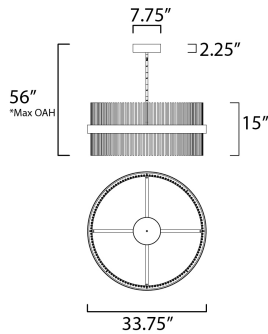

**PRODUCT DESCRIPTION**

Wide bands of Matte Black metal supports an evenly spaced row of thin tubing finished in your choice of Satin Brass, Satin Nickel or a combination of the two. The stylish design is CCT Selectable enabling you to toggle between warm 2700K to neutral 3000 or 3500K or even go brighter with 4000 and 5000K color temperatures. Marvel at the ring's soft indirect lighting dispersion cast light both up and down and shine along the tubes aglow. High style and function, this fixture's subtle features can transform not only the fixture's appearance but also the space where it is installed.

**MEASUREMENTS**

DIMENSION : 33.75" W x 15" H  
 MAX OAH : 56" OAH  
 CANOPY : 7.75" W x 2.25" H x 7.75" L  
 HANGING WEIGHT : 32.5 lb

**LAMPING**

INPUT VOLTAGE : 120-277V  
 LUMENS : 5,110 Rated (2,500 Del.)  
 BULB : 2 x 36.5W LED DC Integrated , 73W Total  
 BULB INCLUDED : (Integrated)  
 DIMMABLE : Triac CL 0-10V  
 CRI : 90 CRI  
 COLOR\_TEMP : 27-30-35-40-50K

\*max overall height

**FINISHES OPTION**

-  Black / Satin Brass (BKSBR)
-  Black / Satin Nickel (BKSN)

**MATERIAL**

Steel, Aluminum

**RATINGS**

cETLus  
 Dry Location

**ADDITIONAL**